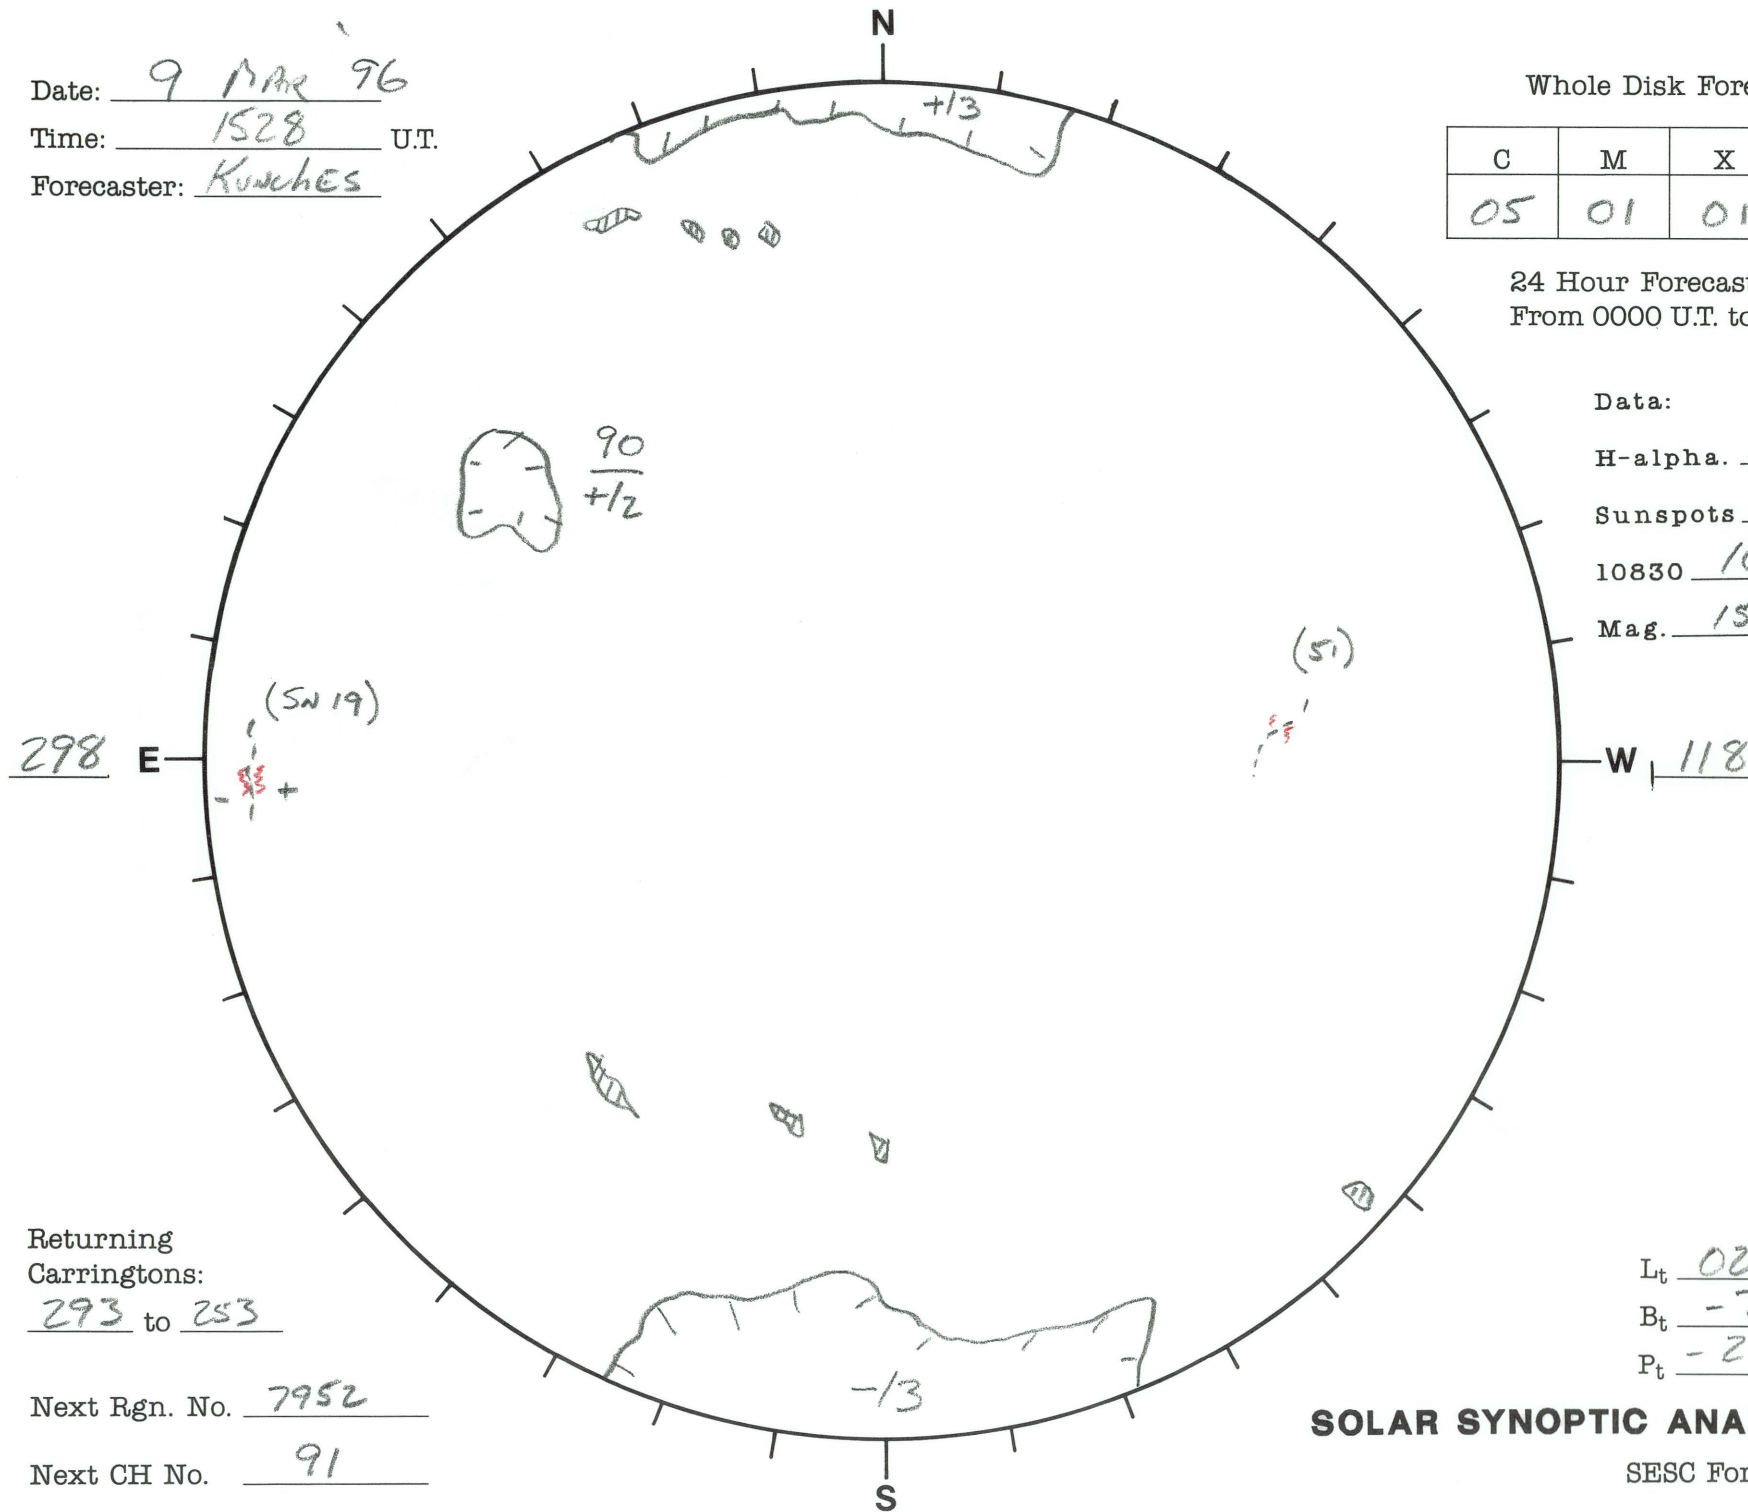

Date: 9 MAR 96
 Time: 1528 U.T.
 Forecaster: Kunche

Whole Disk Forecast

C	M	X	P
05	01	01	01

24 Hour Forecast
 From 0000 U.T. to 0000 U.T.

Data:
 H-alpha. 1528 U.T.
 Sunspots 1645 U.T.
 10830 1607 U.T.
 Mag. 1553 U.T.

Returning Carringtons:
293 to 253

Next Rgn. No. 7952

Next CH No. 91

L_t 027.5
 B_t -7.3
 P_t -23.5

SOLAR SYNOPTIC ANALYSIS

SESC Form W18