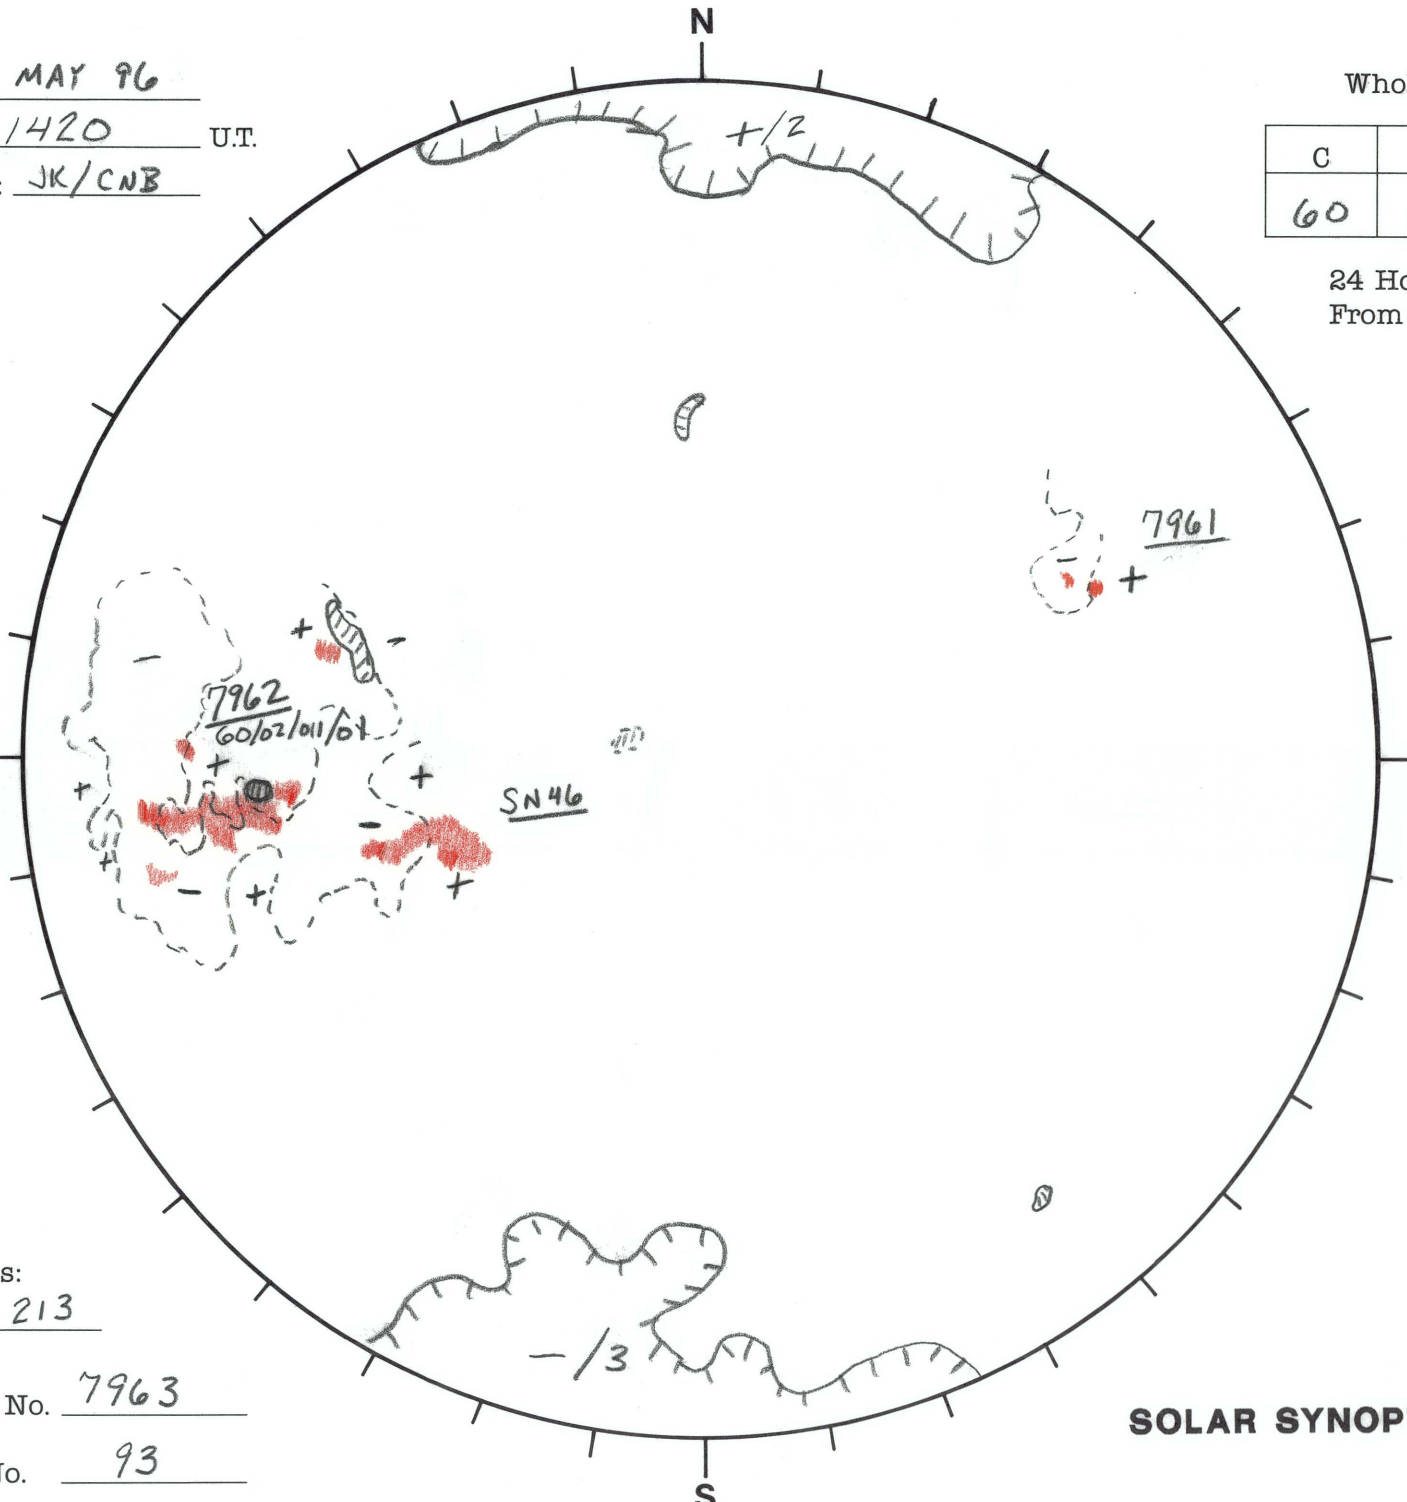

Date: 9 MAY 96
 Time: 1420 U.T.
 Forecaster: JK/CNB

Whole Disk Forecast

C	M	X	P
60	02	01	01

24 Hour Forecast
 From 0000 U.T. to 0000 U.T.

Data:
 H-alpha. 1420 U.T.
 Sunspots 1450 U.T.
 10830 1555 U.T.
 Mag. 1447 U.T.

213 E W 33

Returning Carringtons:
160 to 213

Next Rgn. No. 7963

Next CH No. 93

L_t 302.6
 B_t -3.2
 P_t -22.3

SOLAR SYNOPTIC ANALYSIS