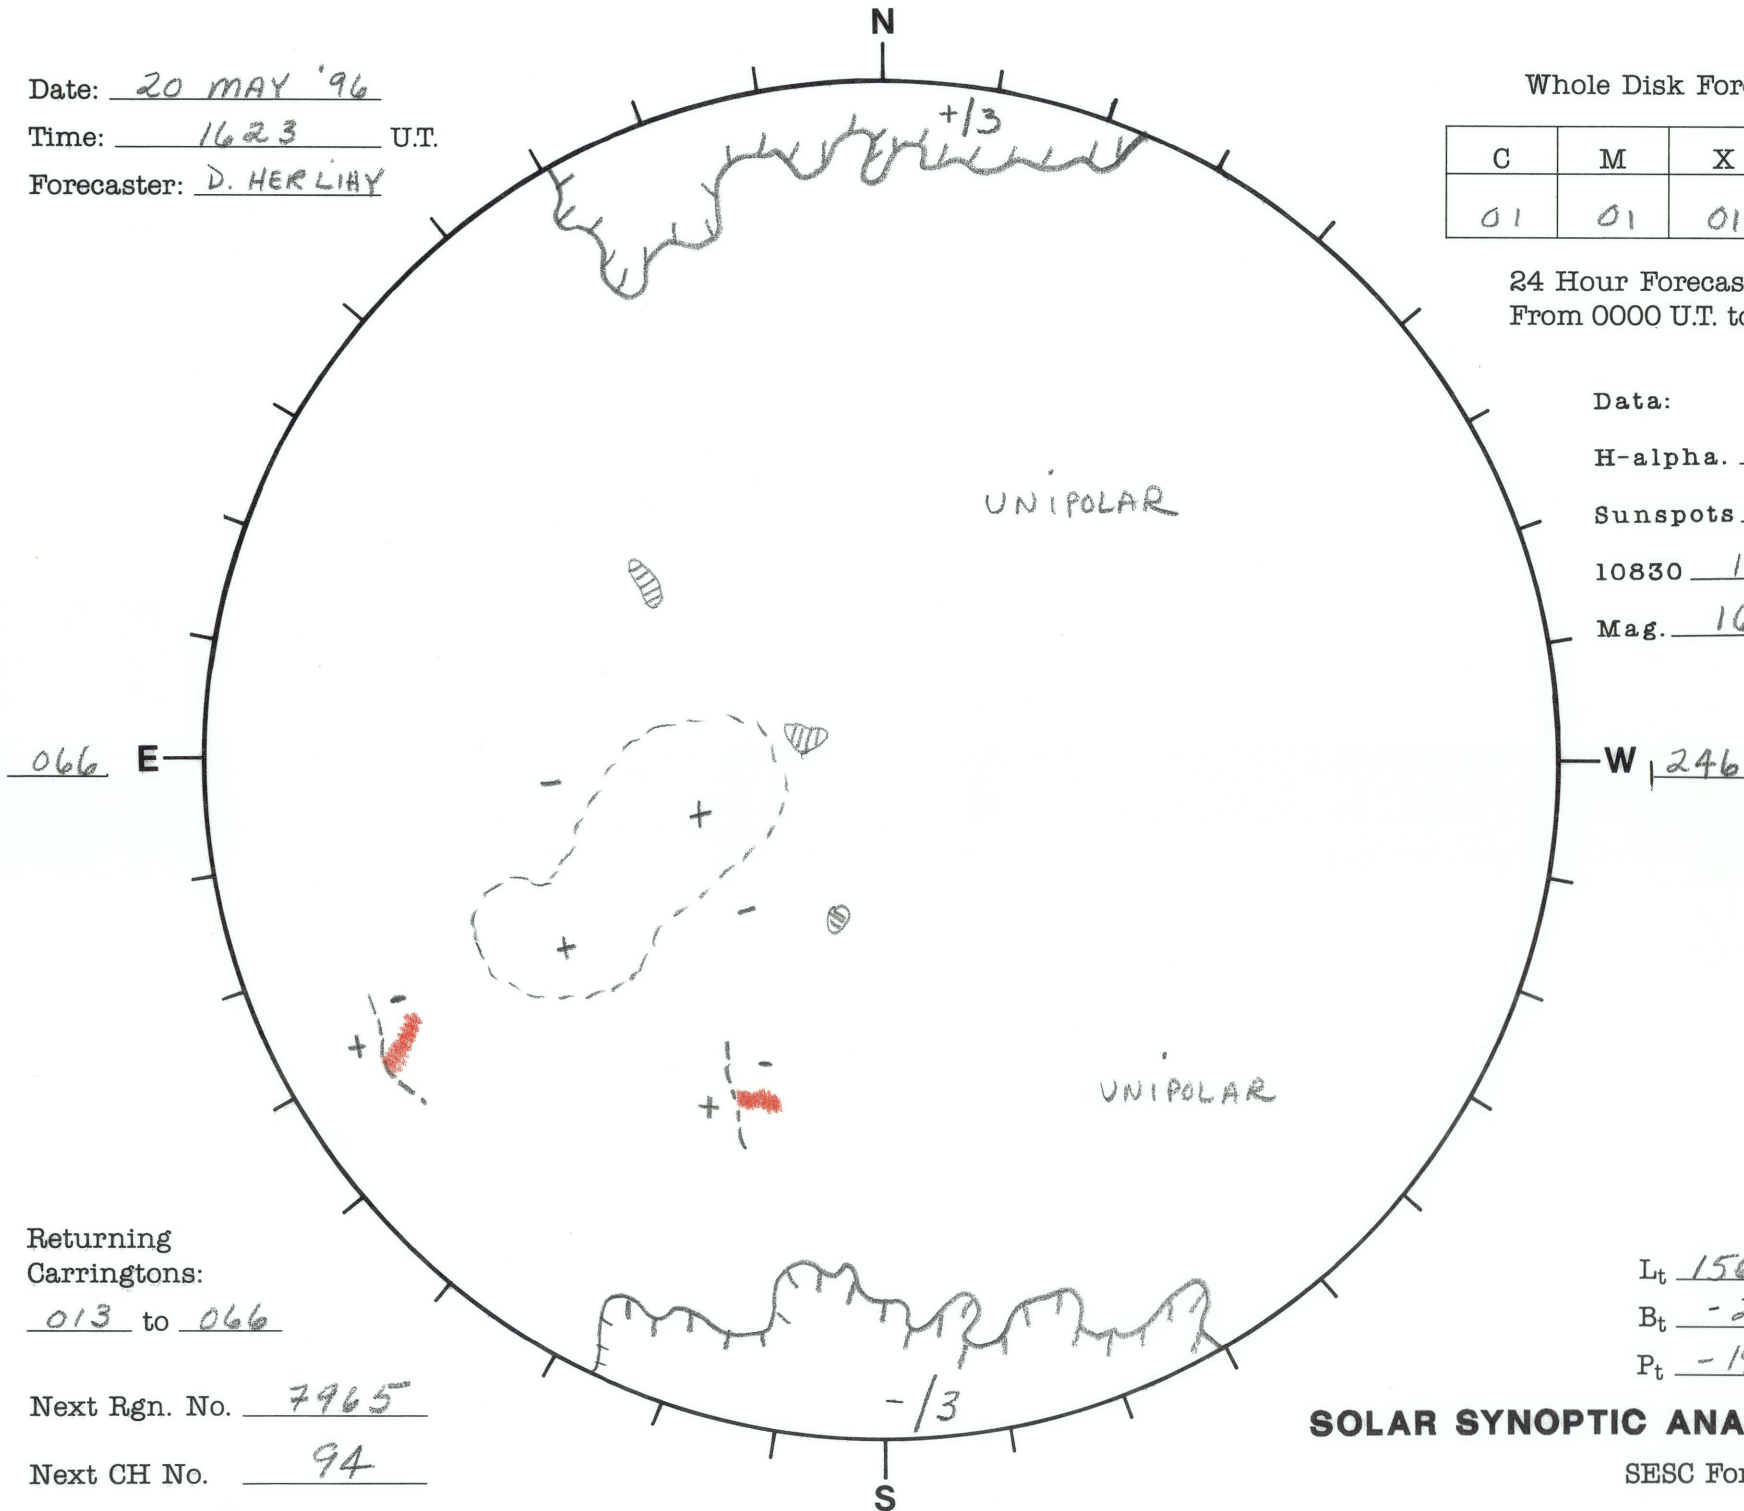

Date: 20 MAY '96
 Time: 1623 U.T.
 Forecaster: D. HERLIHY

Whole Disk Forecast

C	M	X	P
01	01	01	01

24 Hour Forecast
 From 0000 U.T. to 0000 U.T.

Data:

H-alpha. 1623 U.T.
 Sunspots N/A U.T.
 10830 1711 U.T.
 Mag. 1650 U.T.

Returning Carringtons:

013 to 066

Next Rgn. No. 7965

Next CH No. 94

L_t 156.4°
 B_t -2.0
 P_t -19.2

SOLAR SYNOPTIC ANALYSIS

SESC Form W18