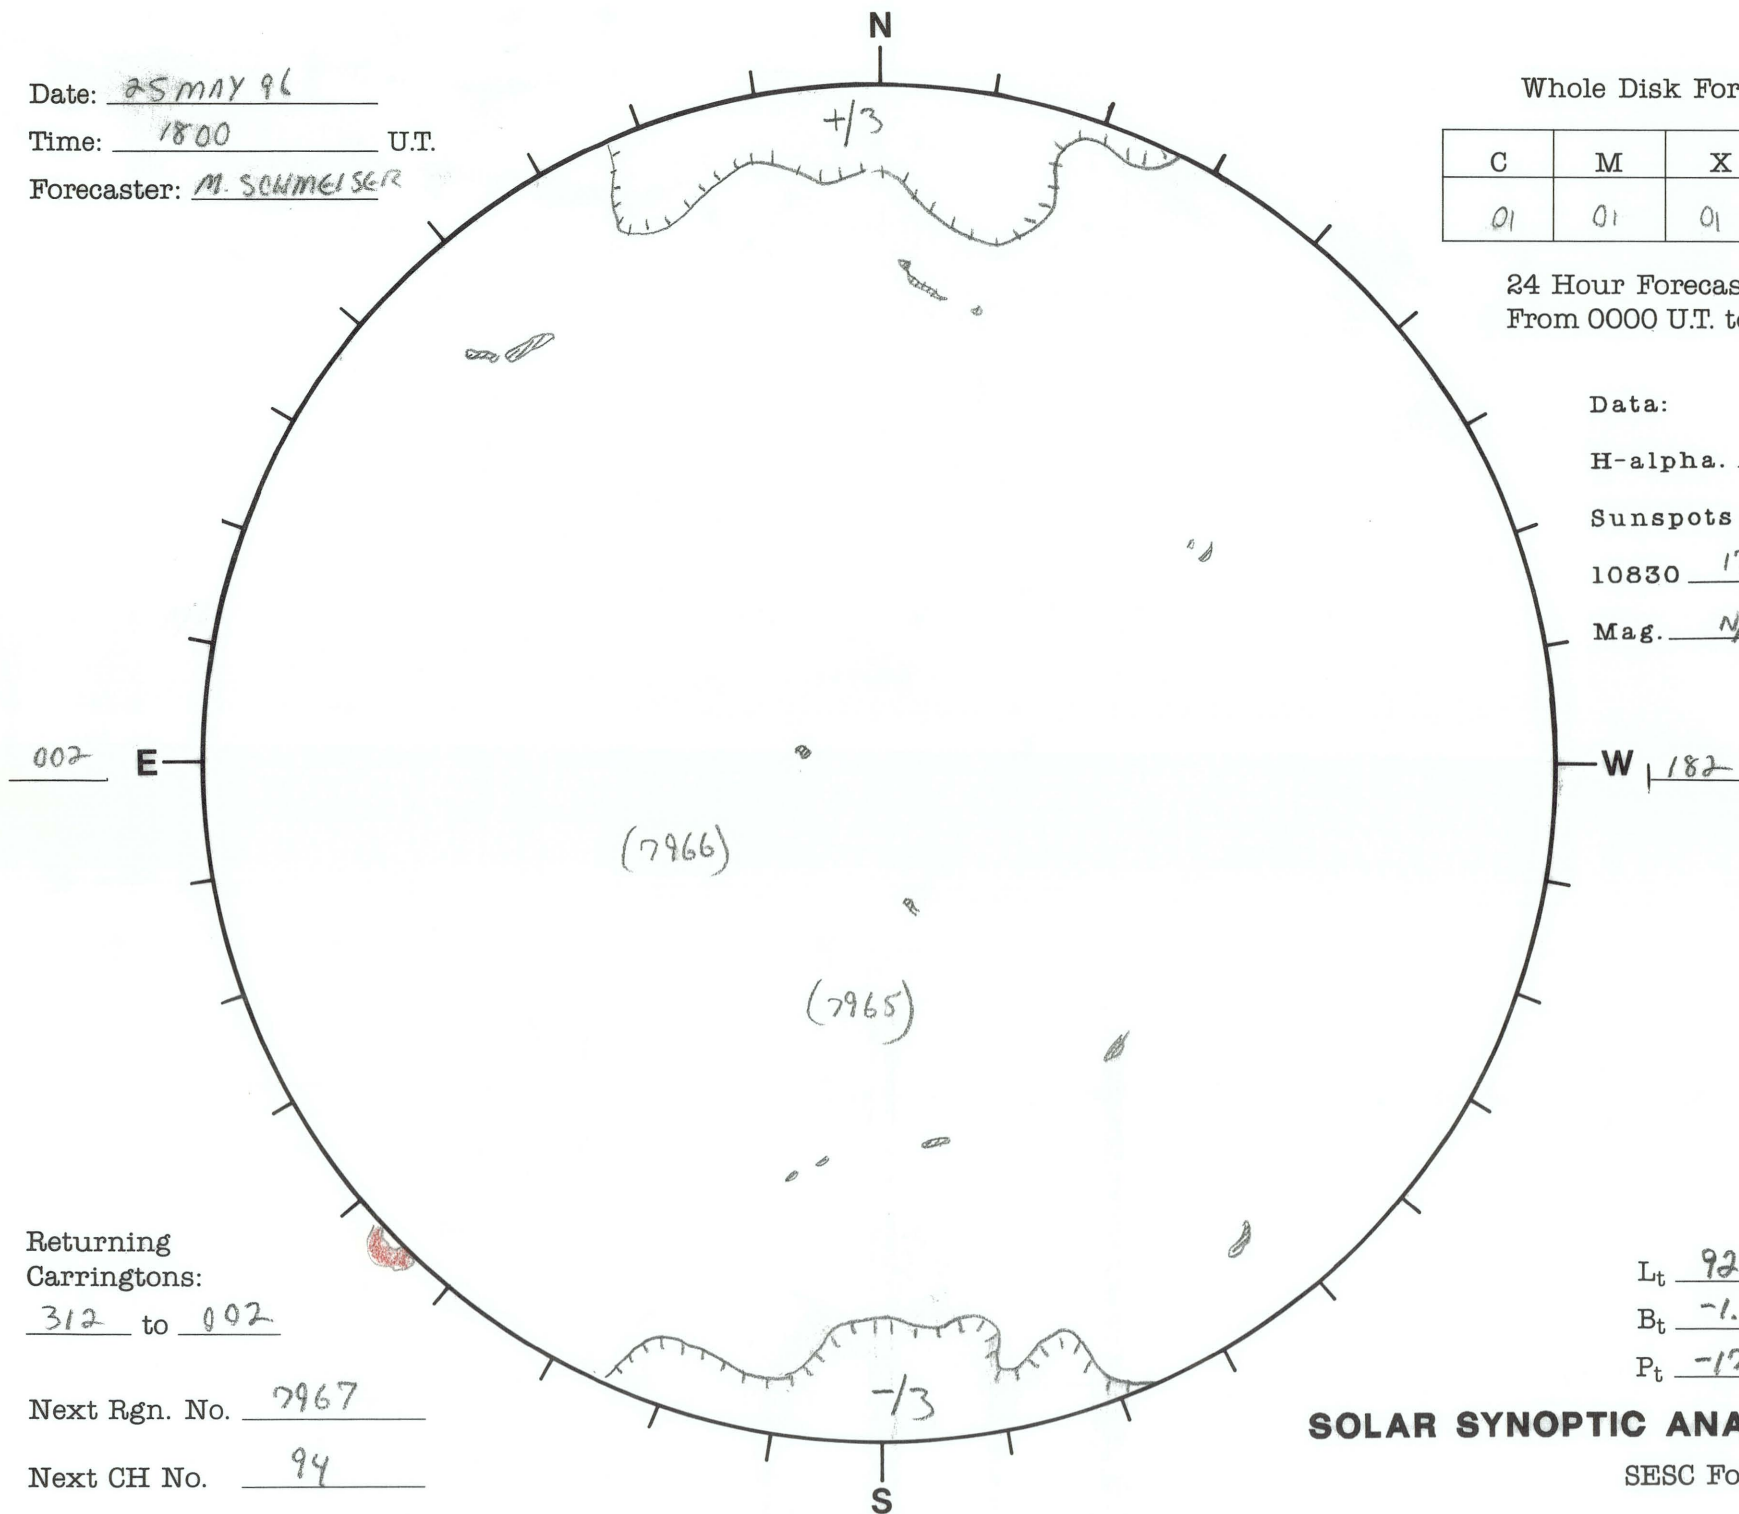

Date: 25 MAY 96
 Time: 1800 U.T.
 Forecaster: M. SCHMEISER

Whole Disk Forecast

C	M	X	P
01	01	01	01

24 Hour Forecast
 From 0000 U.T. to 0000 U.T.

Data:
 H-alpha. 1257 U.T.
 Sunspots N/A U.T.
 10830 1747 U.T.
 Mag. N/A U.T.

Returning Carringtons:
312 to 002

Next Rgn. No. 7967

Next CH No. 94

L_t 92.1
 B_t -1.4
 P_t -12.7

SOLAR SYNOPTIC ANALYSIS

SESC Form W18