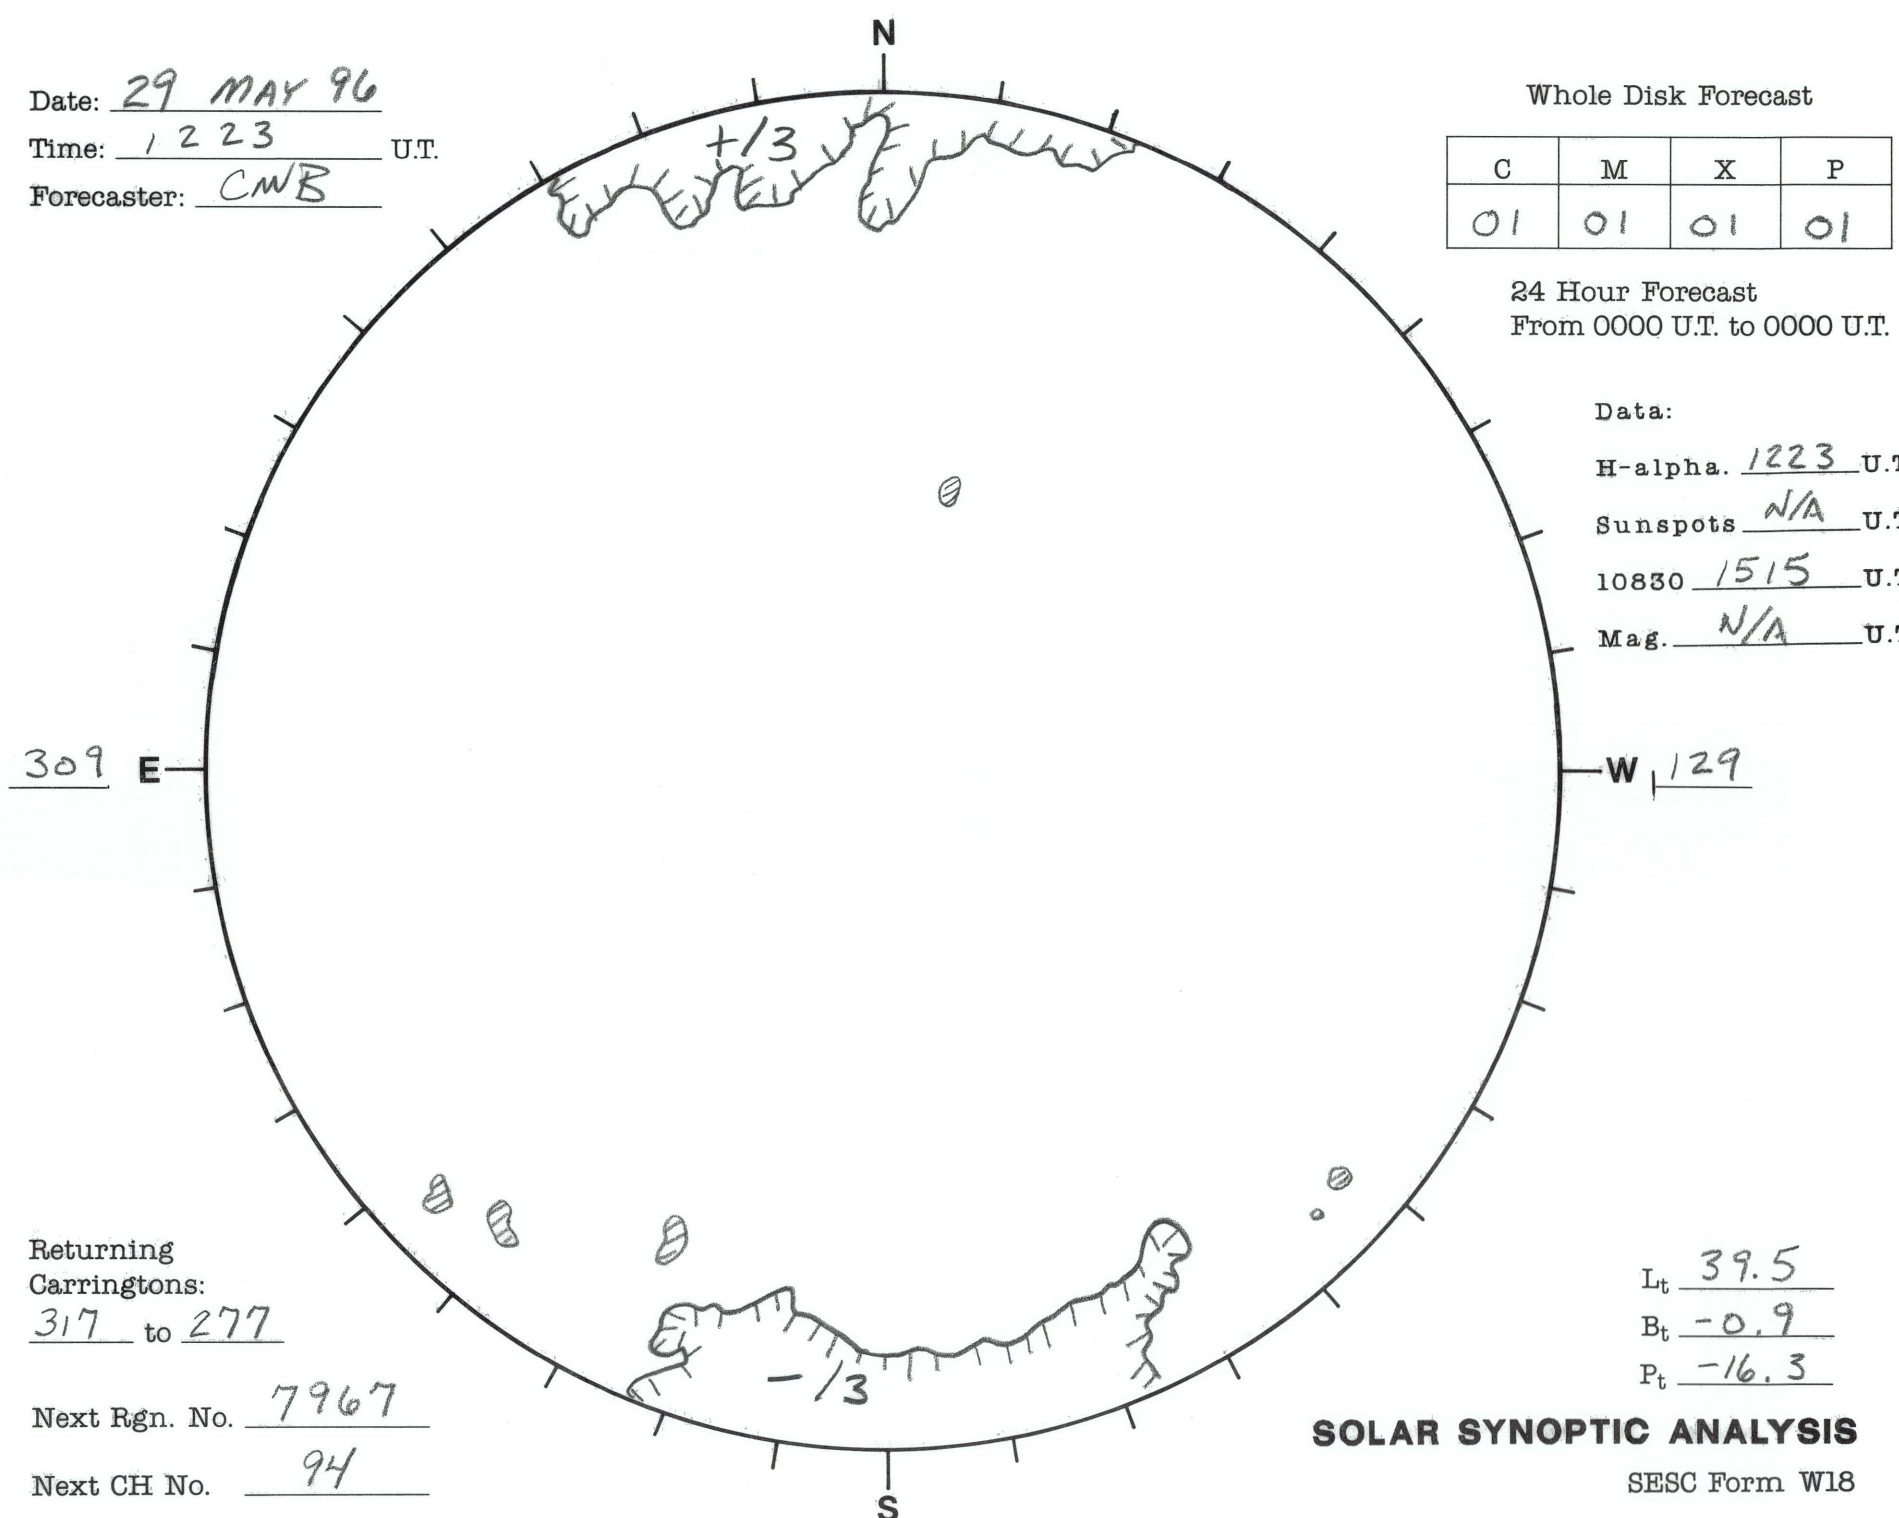

Date: 29 MAY 96
 Time: 1223 U.T.
 Forecaster: CWB

Whole Disk Forecast

C	M	X	P
01	01	01	01

24 Hour Forecast
 From 0000 U.T. to 0000 U.T.

Data:

H-alpha. 1223 U.T.

Sunspots N/A U.T.

10830 1515 U.T.

Mag. N/A U.T.

309 E

W 129

Returning Carringtons:
317 to 277

Next Rgn. No. 7967

Next CH No. 94

L_t 39.5

B_t -0.9

P_t -16.3

SOLAR SYNOPTIC ANALYSIS

SESC Form W18