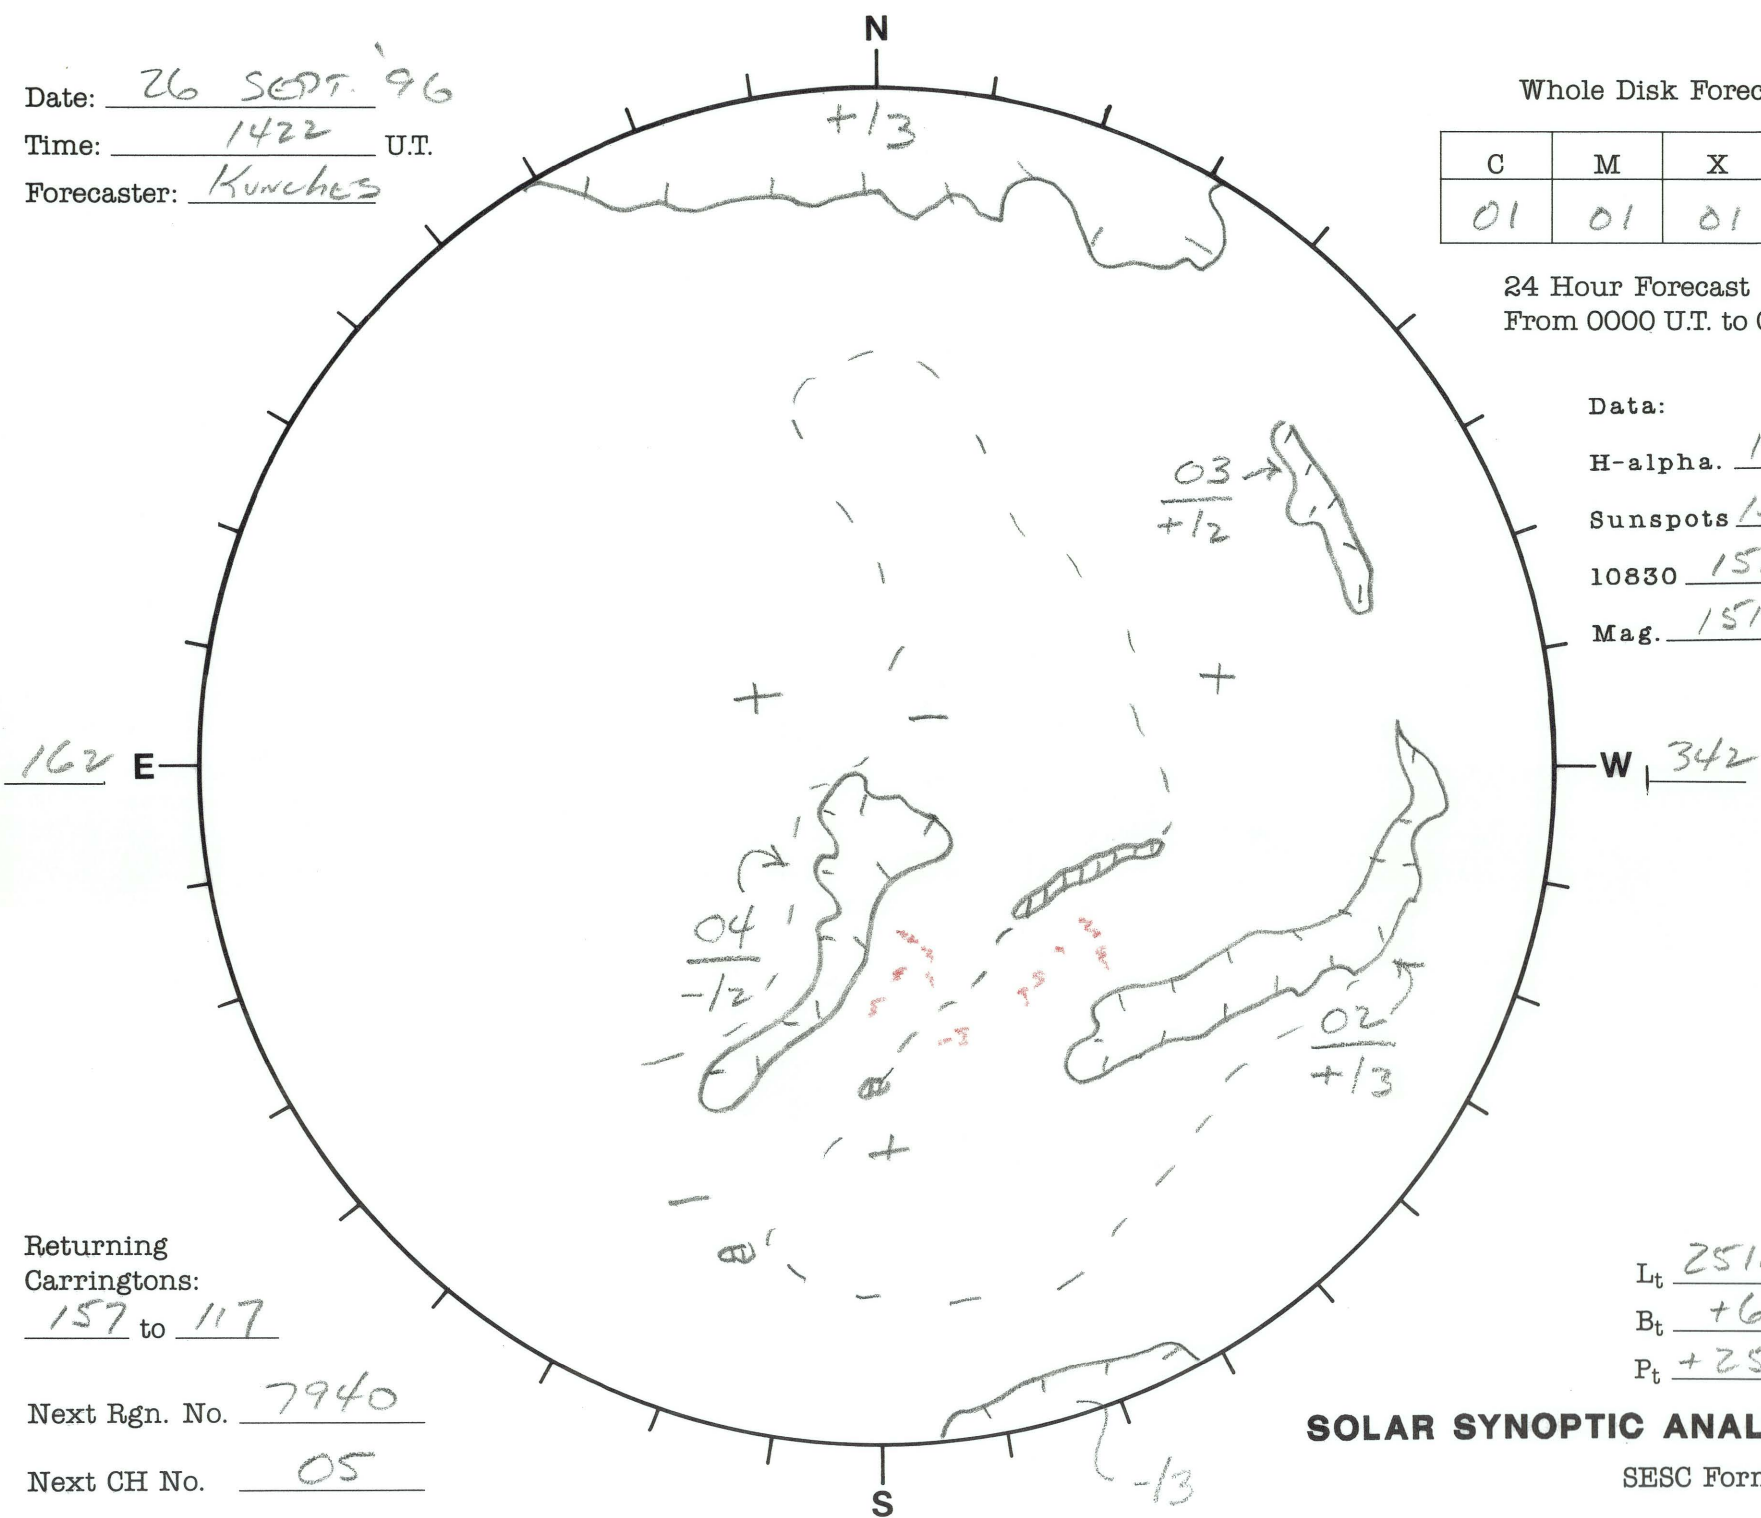

Date: 26 SEPT. '96
 Time: 1422 U.T.
 Forecaster: Kunches

Whole Disk Forecast

C	M	X	P
01	01	01	01

24 Hour Forecast
 From 0000 U.T. to 0000 U.T.

Data:
 H-alpha. 1422 U.T.
 Sunspots 1500 U.T.
 10830 1526 U.T.
 Mag. 1515 U.T.

Returning Carringtons:
157 to 117

Next Rgn. No. 7940

Next CH No. 05

L_t 251.6
 B_t +6.9
 P_t +25.6

SOLAR SYNOPTIC ANALYSIS