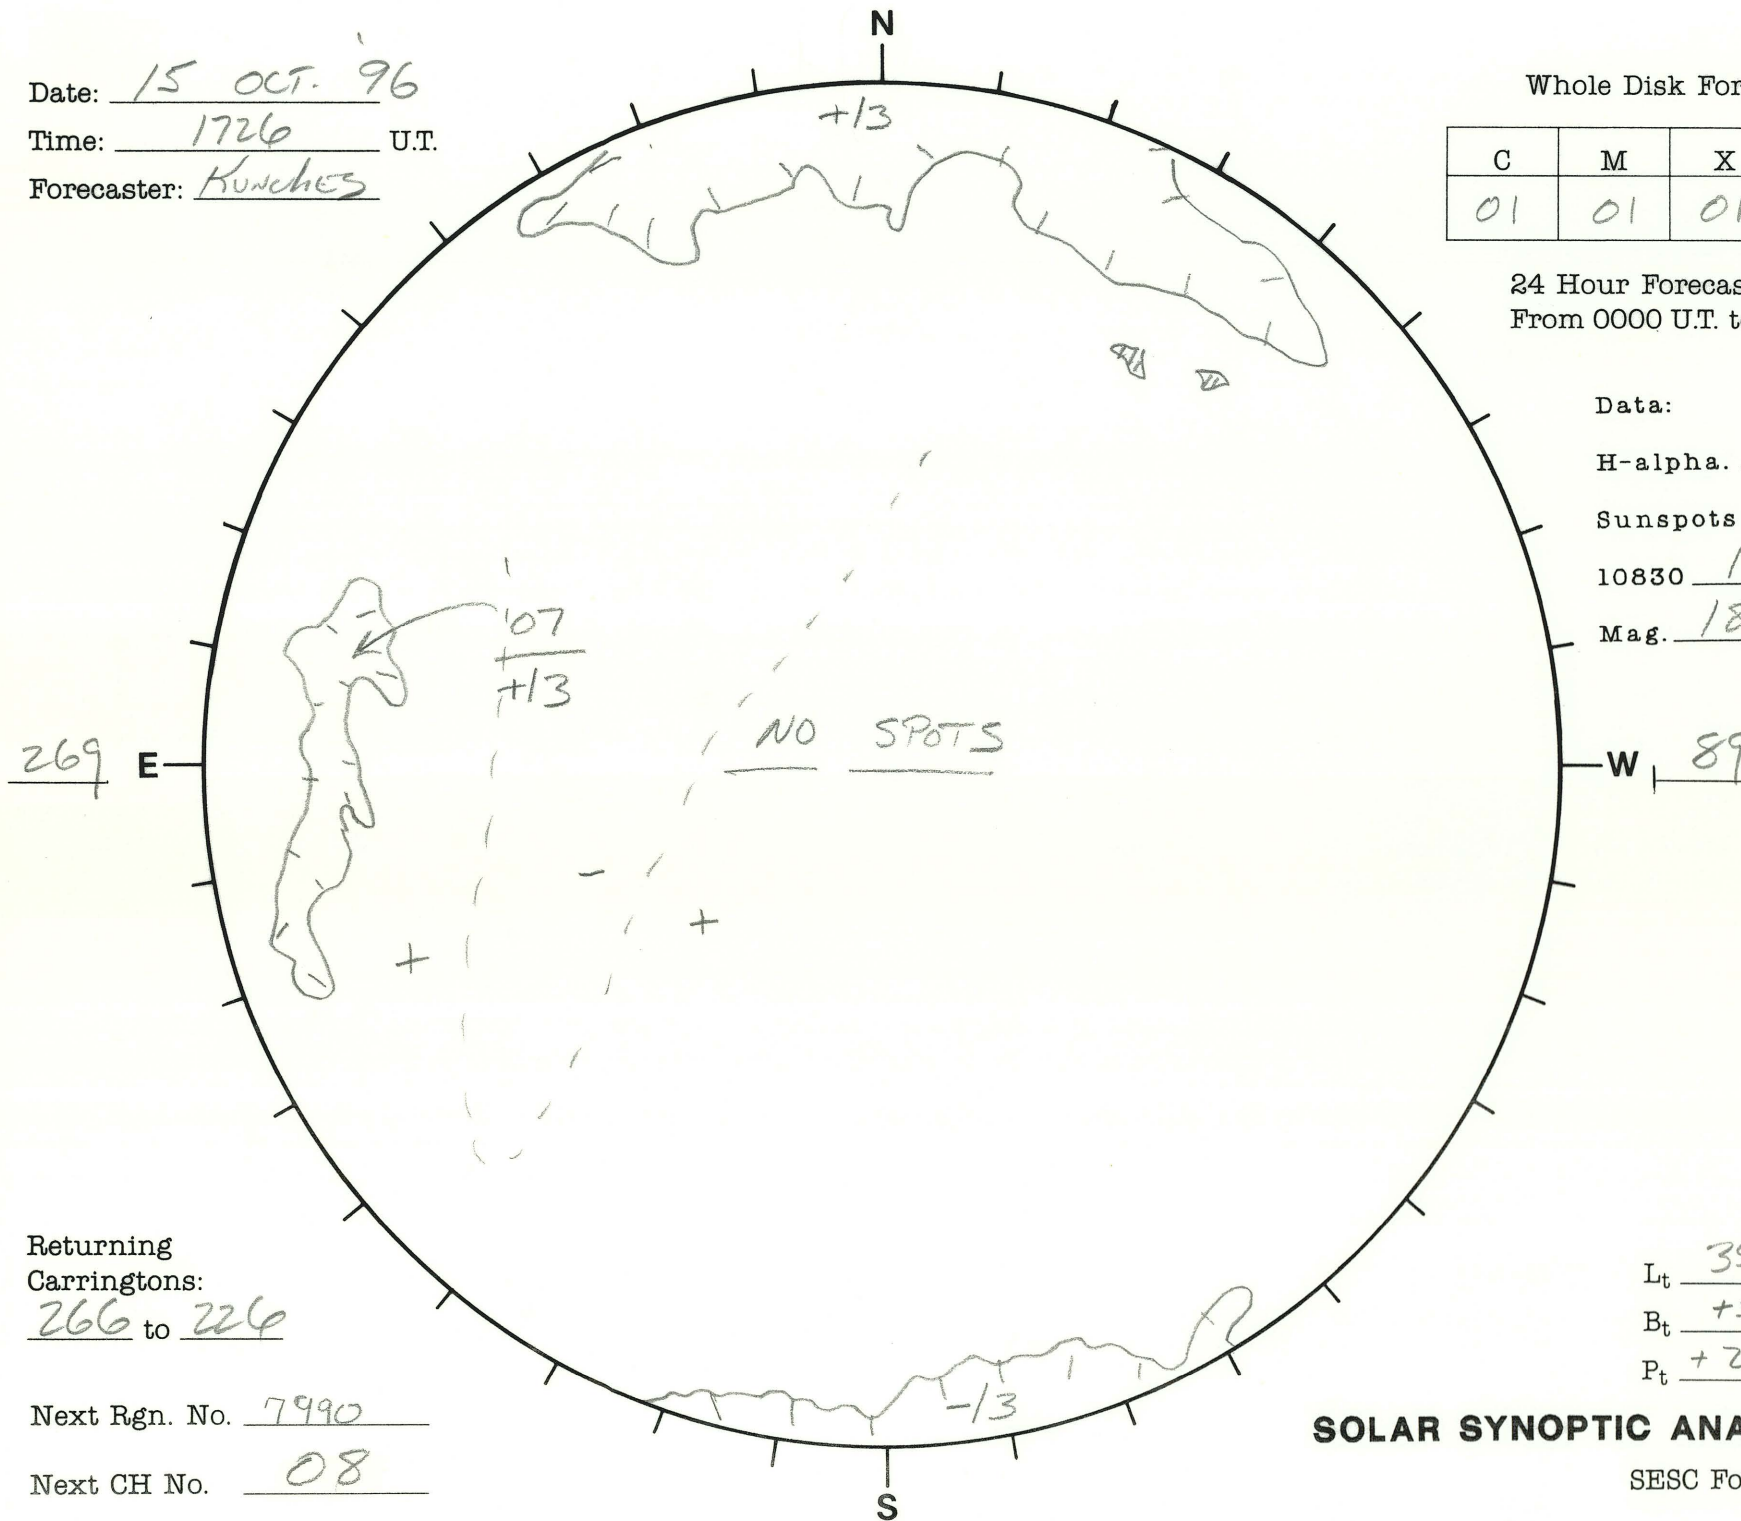

Date: 15 OCT. '96
 Time: 1726 U.T.
 Forecaster: Kunches

Whole Disk Forecast

C	M	X	P
01	01	01	01

24 Hour Forecast
 From 0000 U.T. to 0000 U.T.

Data:

H-alpha. 1726 U.T.

Sunspots 0900 U.T.

10830 1857 U.T.

Mag. 1828 U.T.

Returning Carringtons:
266 to 224

Next Rgn. No. 7990

Next CH No. 08

L_t 359
 B_t +5.8
 P_t +26.2

SOLAR SYNOPTIC ANALYSIS

SESC Form W18