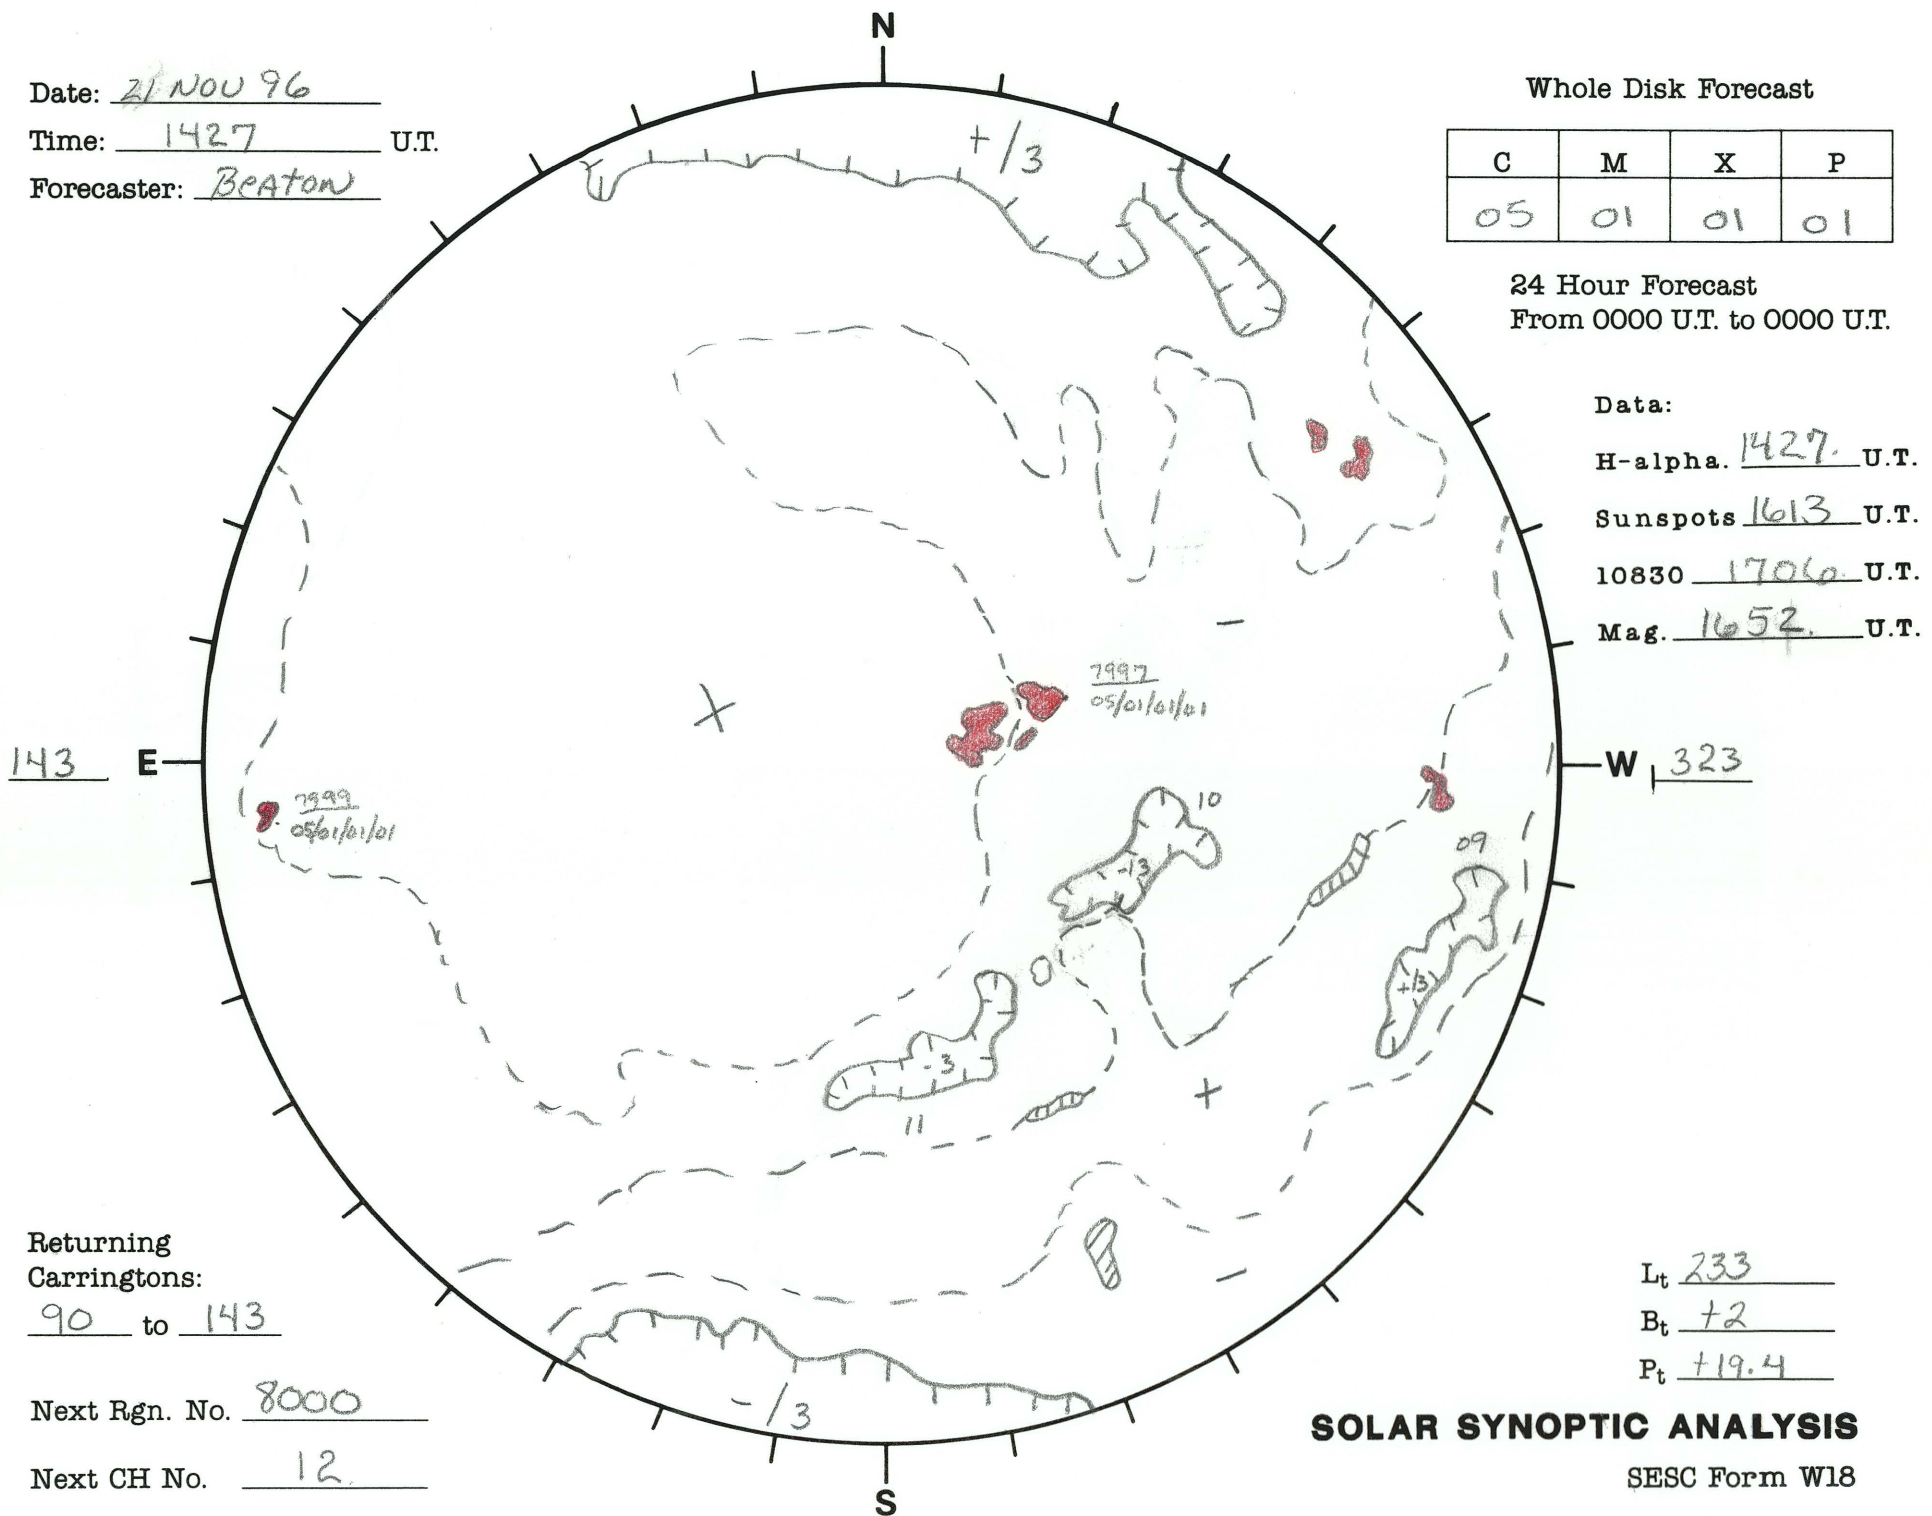

Date: 21 NOV 96
 Time: 1427 U.T.
 Forecaster: Beaton

Whole Disk Forecast

C	M	X	P
05	01	01	01

24 Hour Forecast
 From 0000 U.T. to 0000 U.T.

Data:
 H-alpha. 1427 U.T.
 Sunspots 1613 U.T.
 10830 1706 U.T.
 Mag. 1652 U.T.

Returning Carringtons:
90 to 143

Next Rgn. No. 8000

Next CH No. 12

L_t 233
 B_t +2
 P_t +19.4

SOLAR SYNOPTIC ANALYSIS