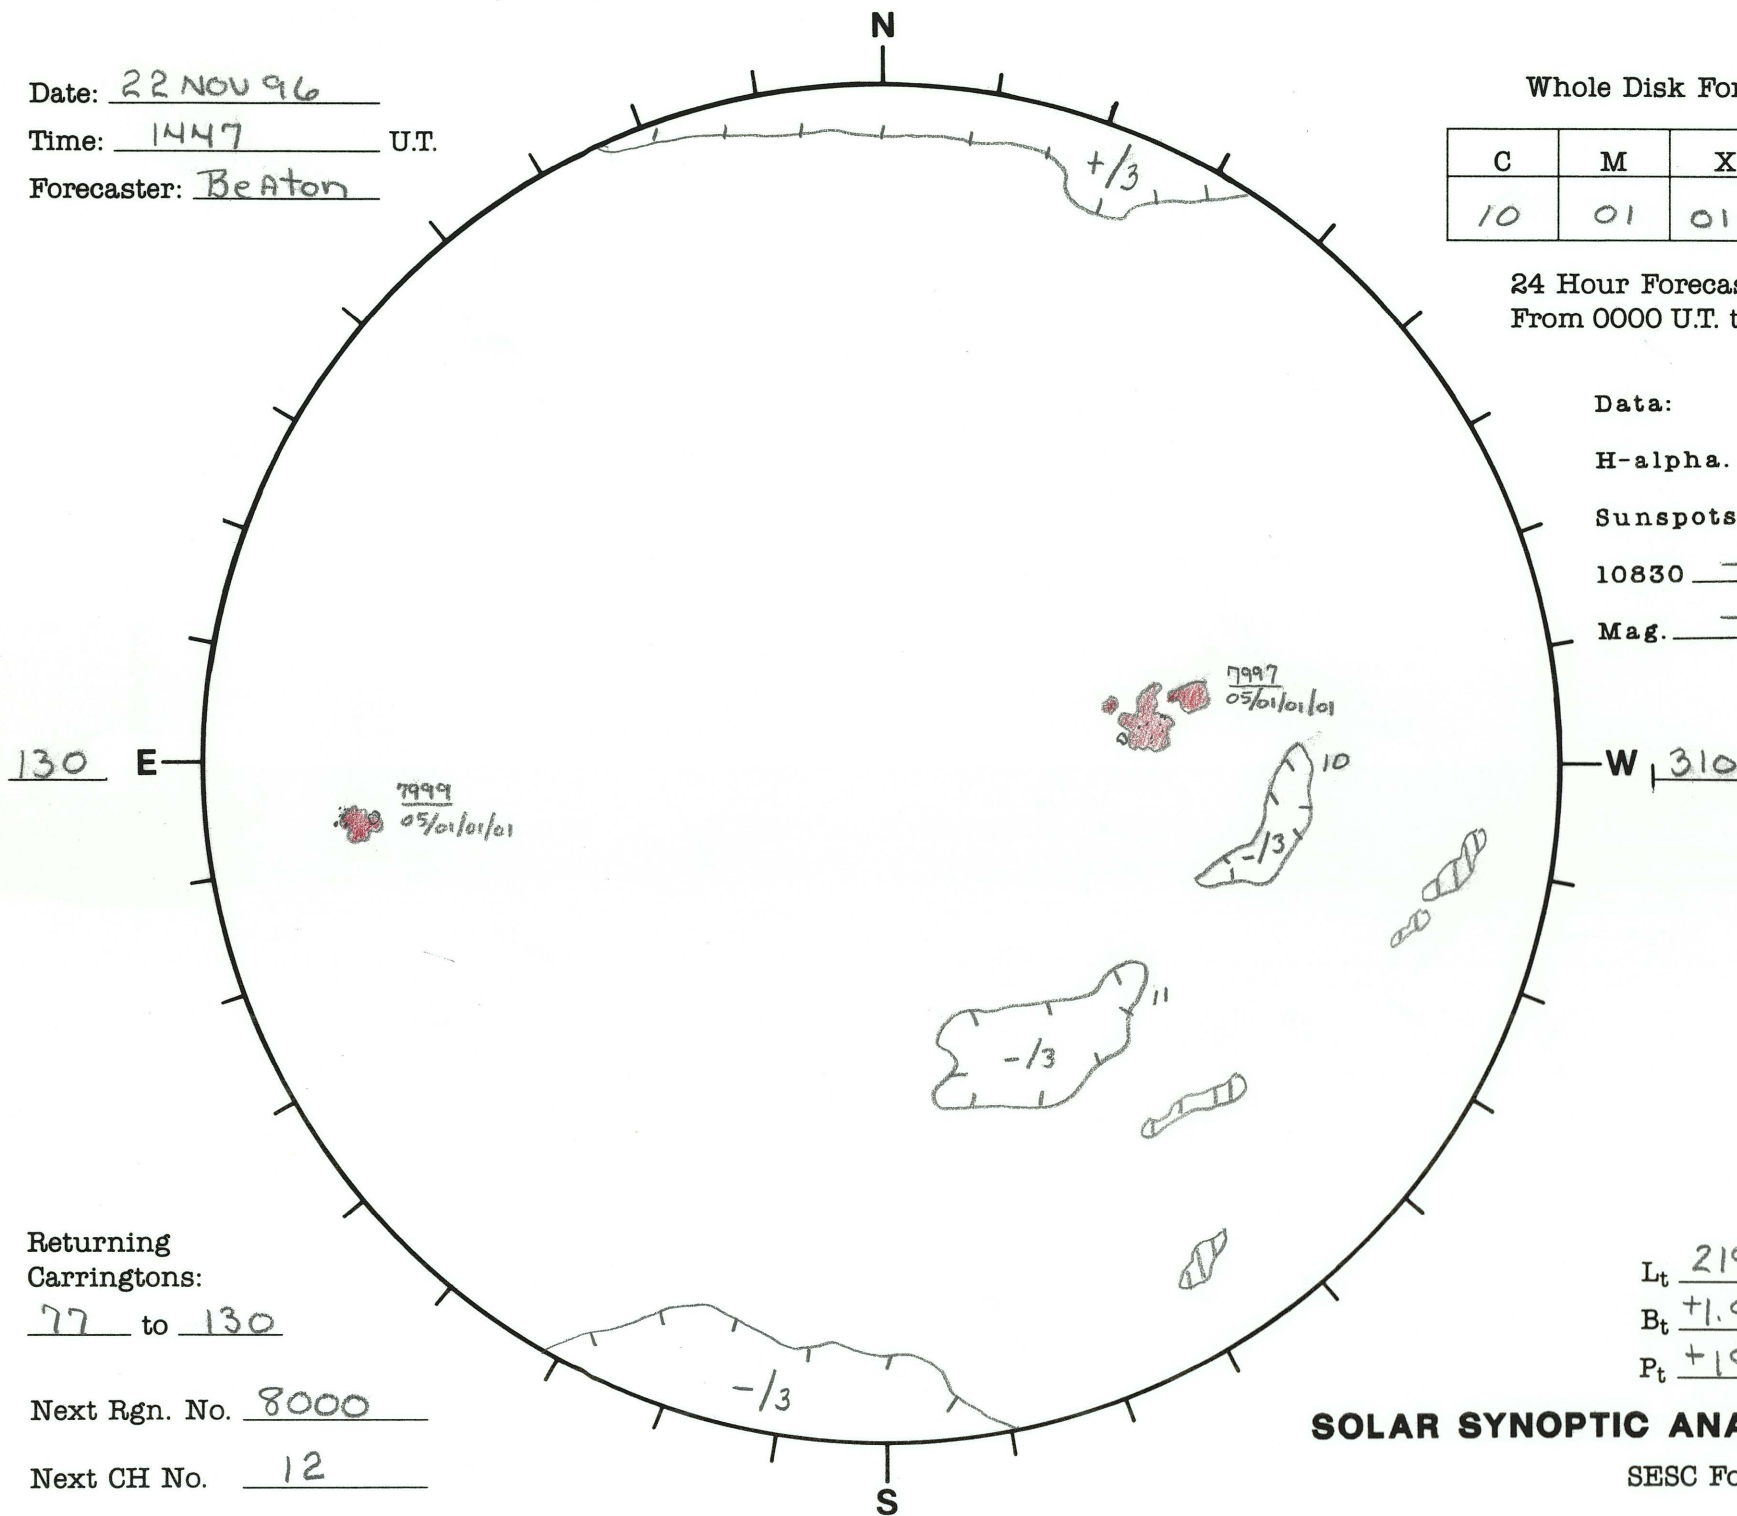

Date: 22 NOV 96
 Time: 1447 U.T.
 Forecaster: Beaton

Whole Disk Forecast

C	M	X	P
10	01	01	01

24 Hour Forecast
 From 0000 U.T. to 0000 U.T.

Data:
 H-alpha. 1447 U.T.
 Sunspots 1557 U.T.
 10830 U.T.
 Mag. U.T.

Returning Carringtons:
77 to 130

Next Rgn. No. 8000

Next CH No. 12

L_t 219.7
 B_t +1.9
 P_t +19.0

SOLAR SYNOPTIC ANALYSIS

SESC Form W18