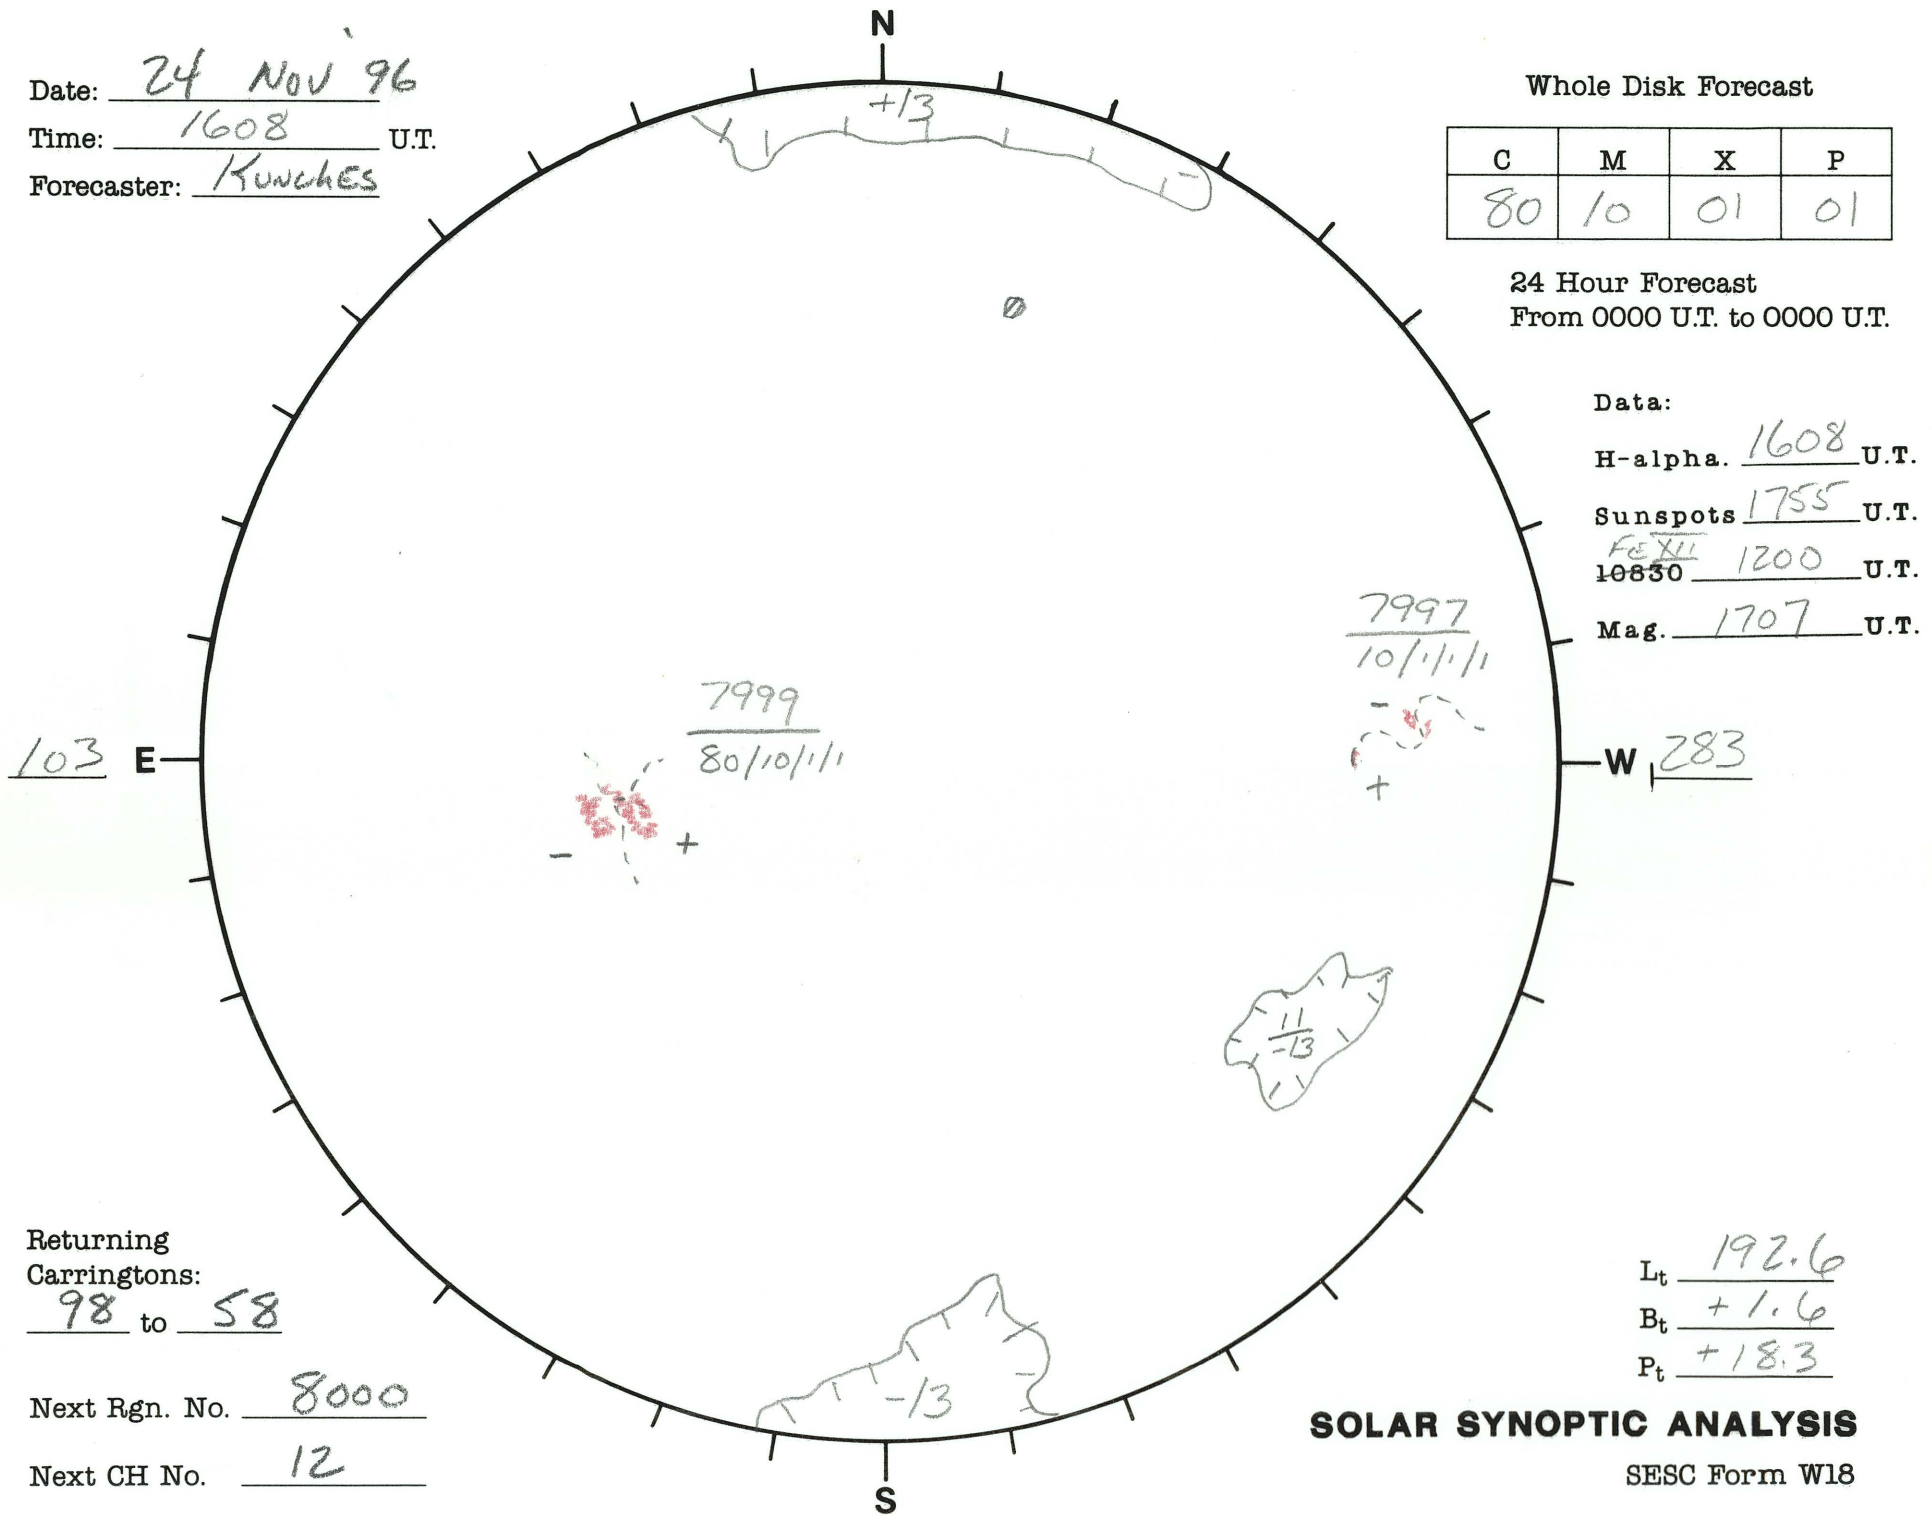

Date: 24 Nov '96
Time: 1608 U.T.
Forecaster: Kunches

Whole Disk Forecast

C	M	X	P
80	10	01	01

24 Hour Forecast
From 0000 U.T. to 0000 U.T.

Data:
H-alpha. 1608 U.T.
Sunspots 1755 U.T.
~~Fe XII~~ 1200 U.T.
10830 1200 U.T.
Mag. 1707 U.T.

Returning Carringtons: 98 to 58

Next Rgn. No. 8000

Next CH No. 12

L_t 192.6
 B_t +1.6
 P_t +18.3

SOLAR SYNOPTIC ANALYSIS