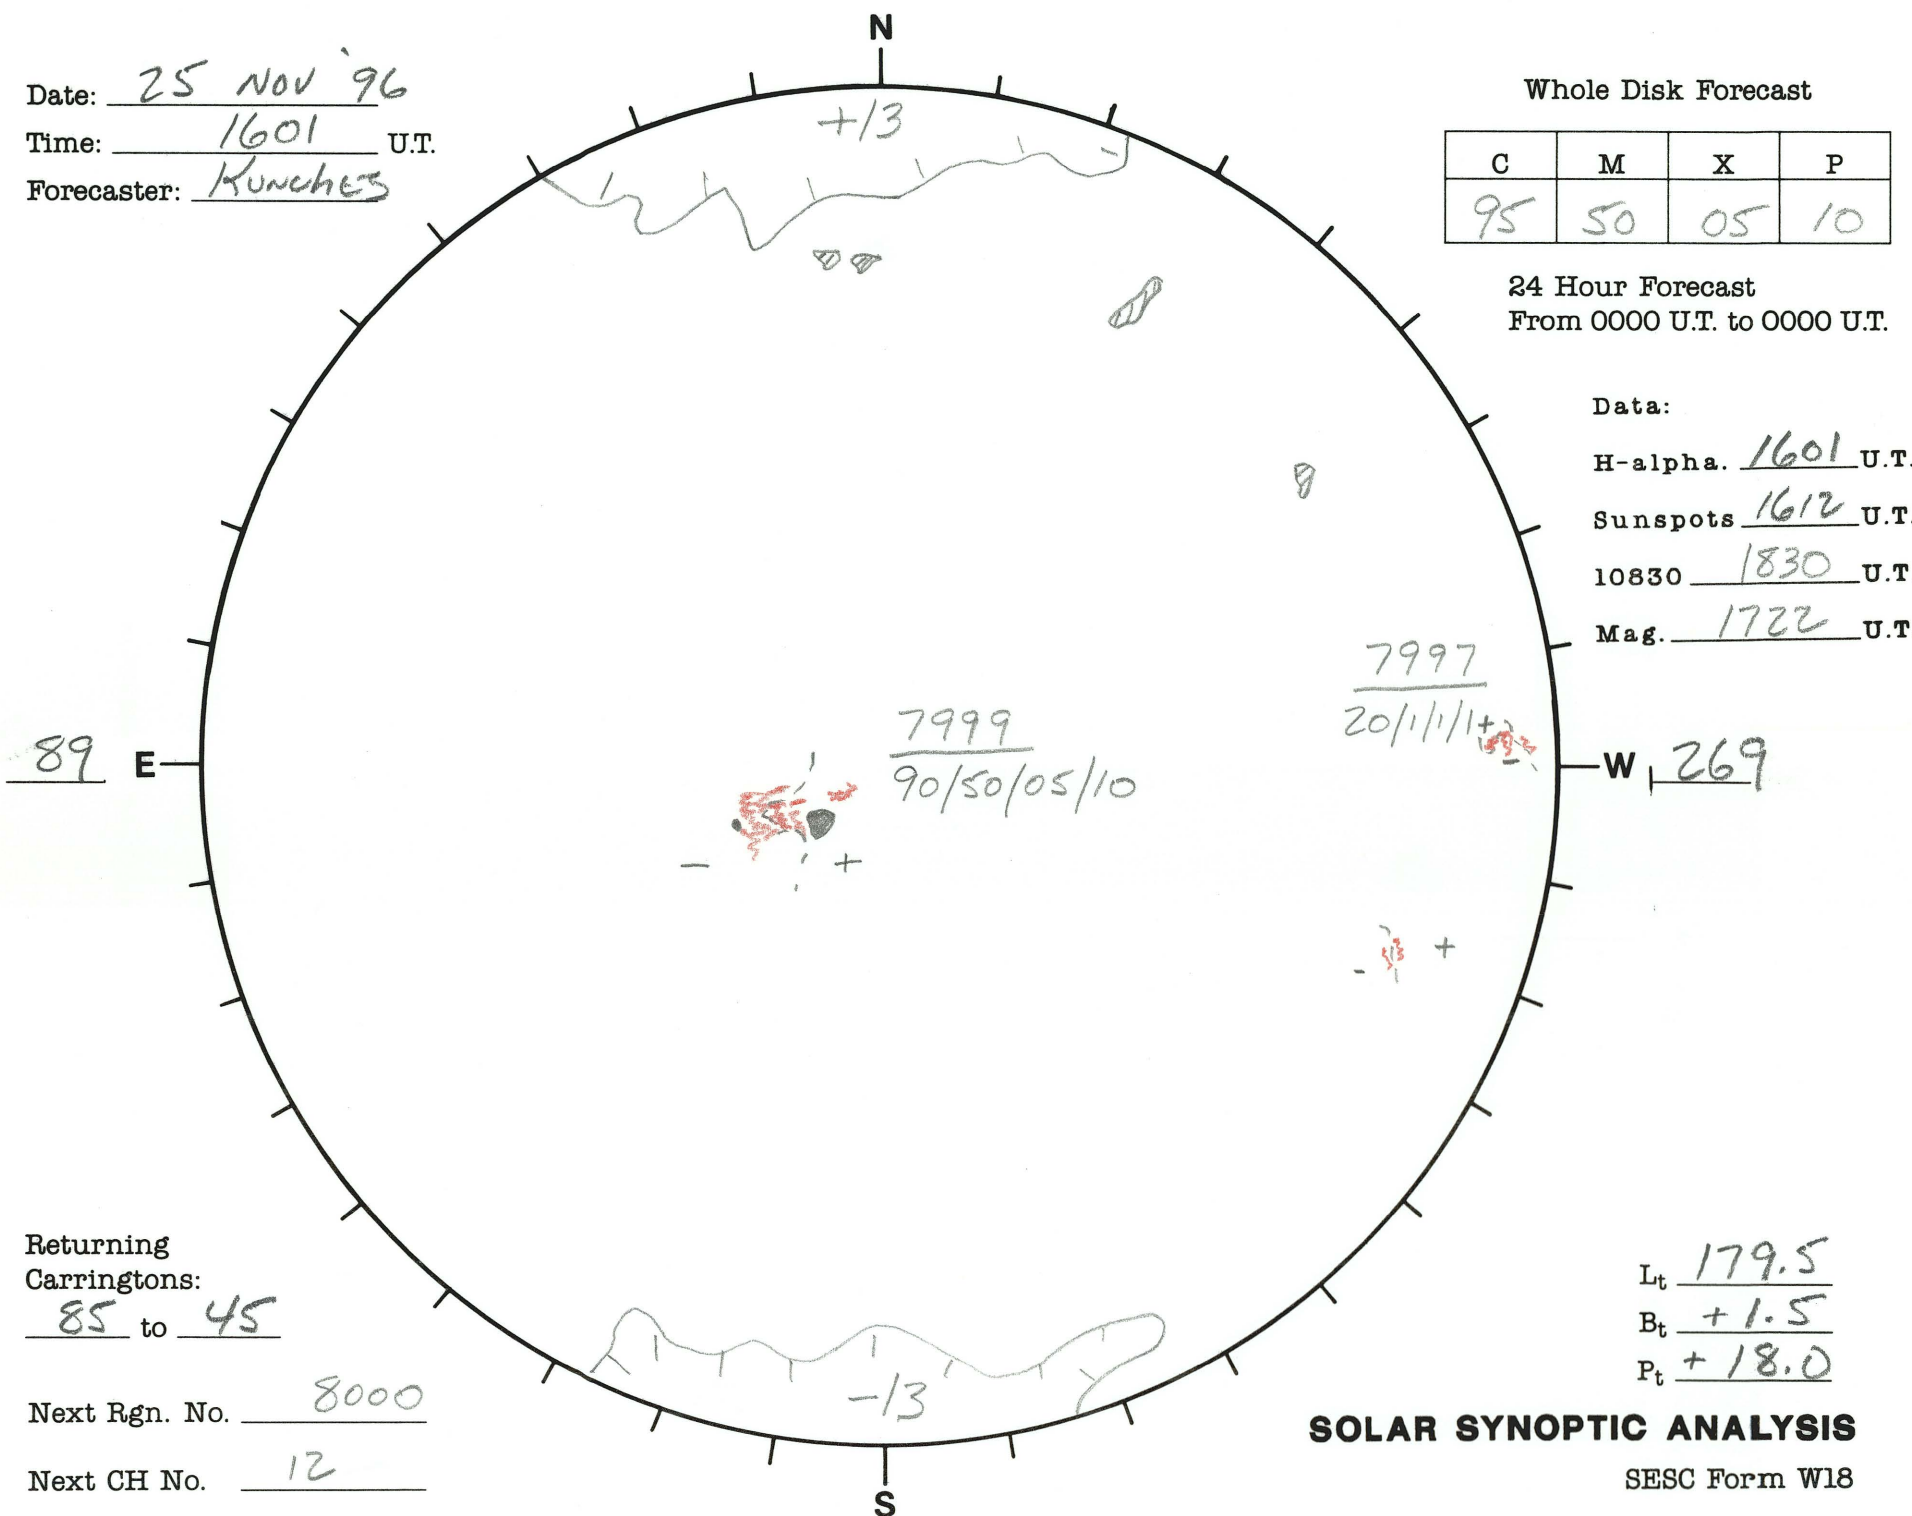

Date: 25 Nov '96
 Time: 1601 U.T.
 Forecaster: Kunches

Whole Disk Forecast

C	M	X	P
95	50	05	10

24 Hour Forecast
 From 0000 U.T. to 0000 U.T.

Data:
 H-alpha. 1601 U.T.
 Sunspots 1612 U.T.
 10830 1830 U.T.
 Mag. 1722 U.T.

Returning Carringtons: 85 to 45

Next Rgn. No. 8000

Next CH No. 12

SOLAR SYNOPTIC ANALYSIS

SESC Form W18