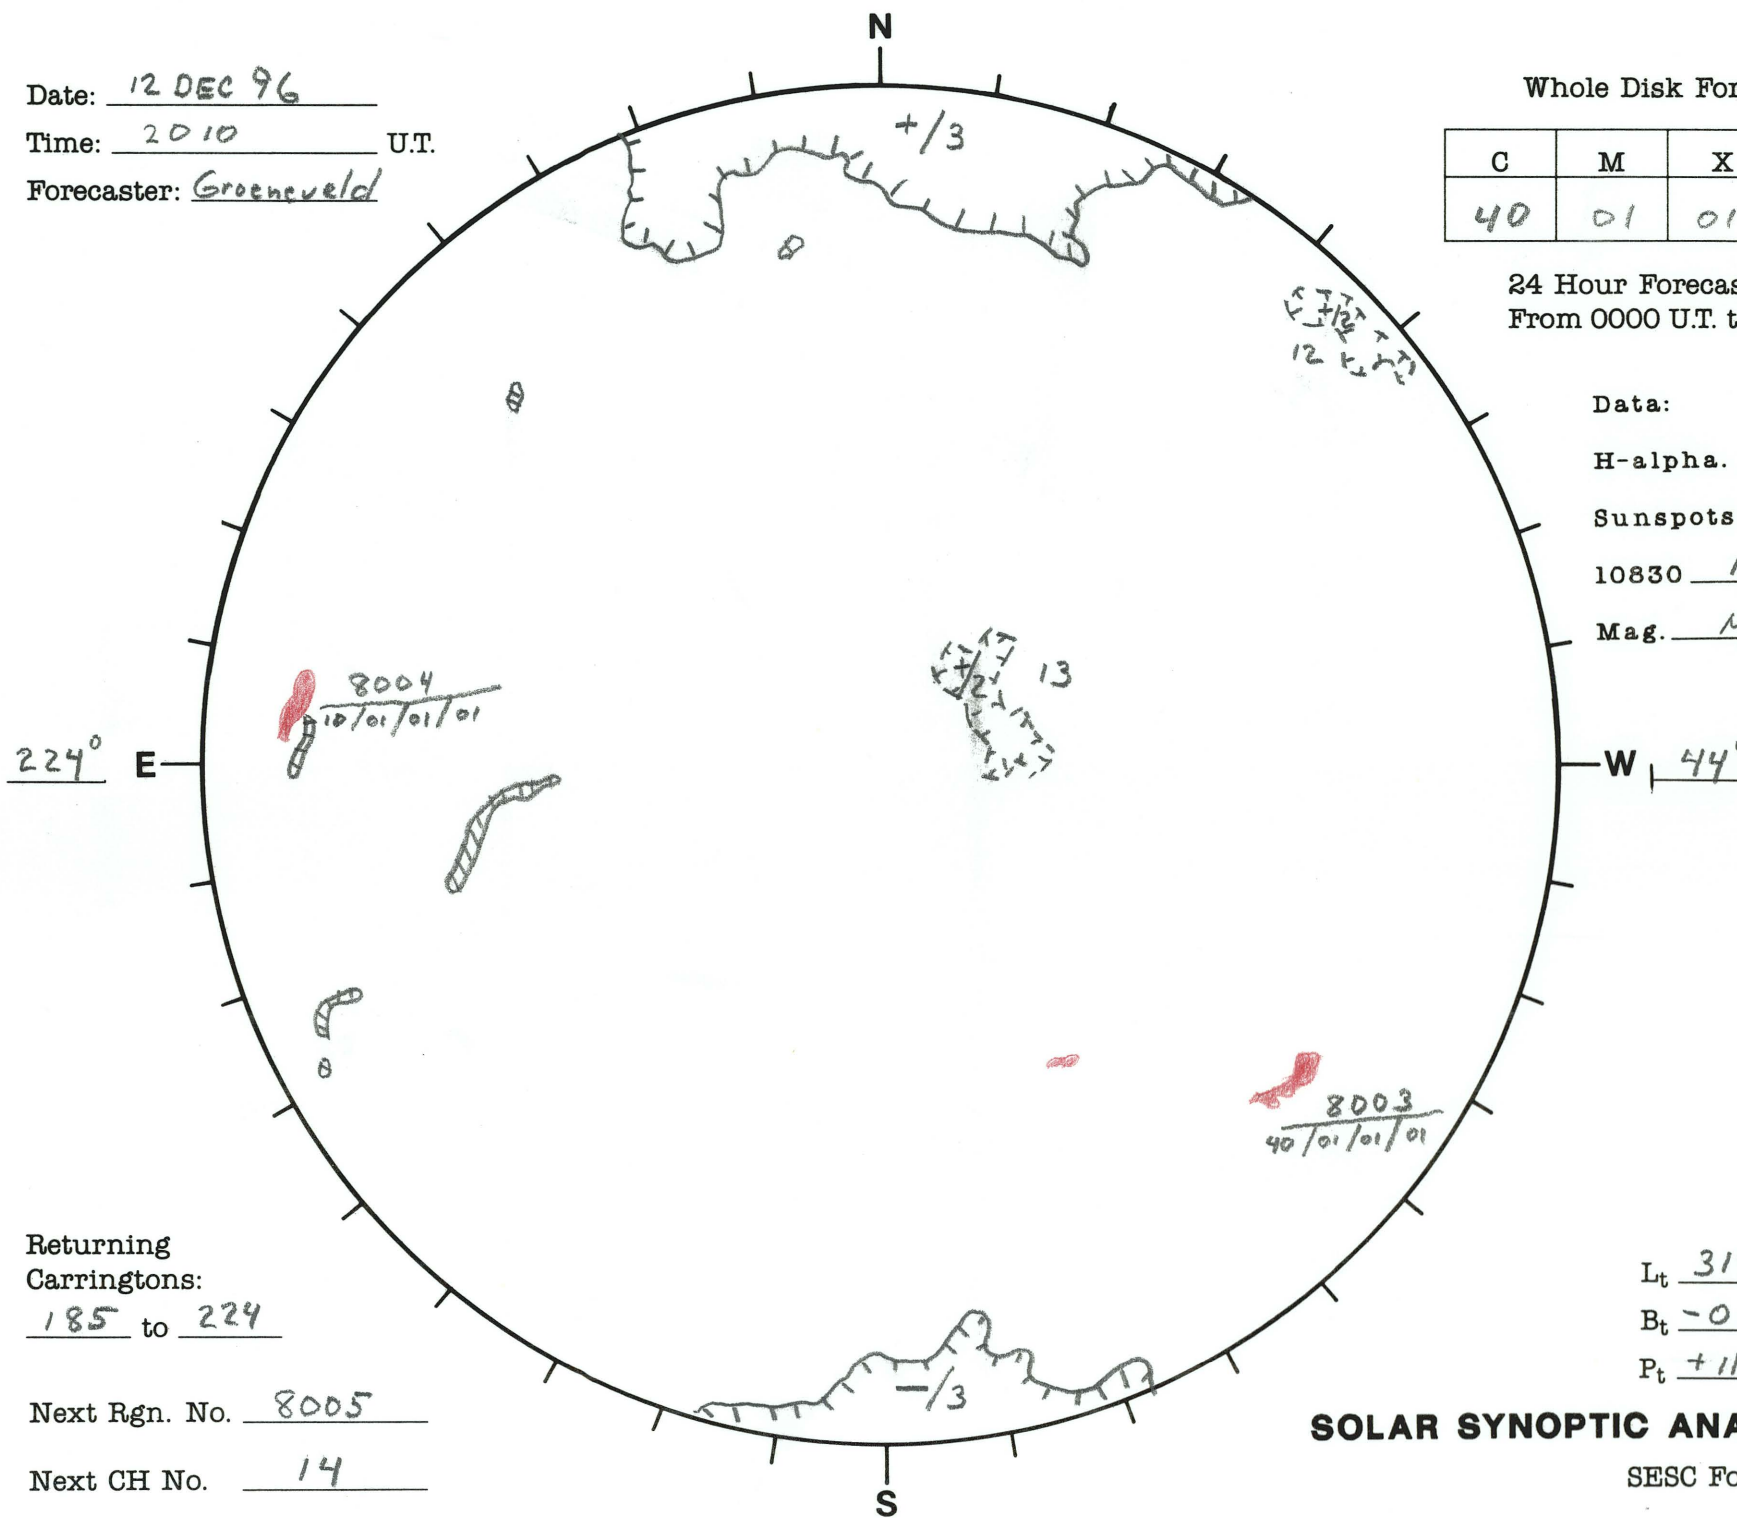

Date: 12 DEC 96
 Time: 2010 U.T.
 Forecaster: Groeneveld

Whole Disk Forecast

C	M	X	P
40	01	01	01

24 Hour Forecast
 From 0000 U.T. to 0000 U.T.

Data:
 H-alpha. 1816 U.T.
 Sunspots 1700 U.T.
 10830 1628 U.T.
 Mag. N/A U.T.

Returning Carringtons:
185 to 224

Next Rgn. No. 8005

Next CH No. 14

L_t 314.2°
 B_t -0.7°
 P_t +11.1°

SOLAR SYNOPTIC ANALYSIS

SESC Form W18