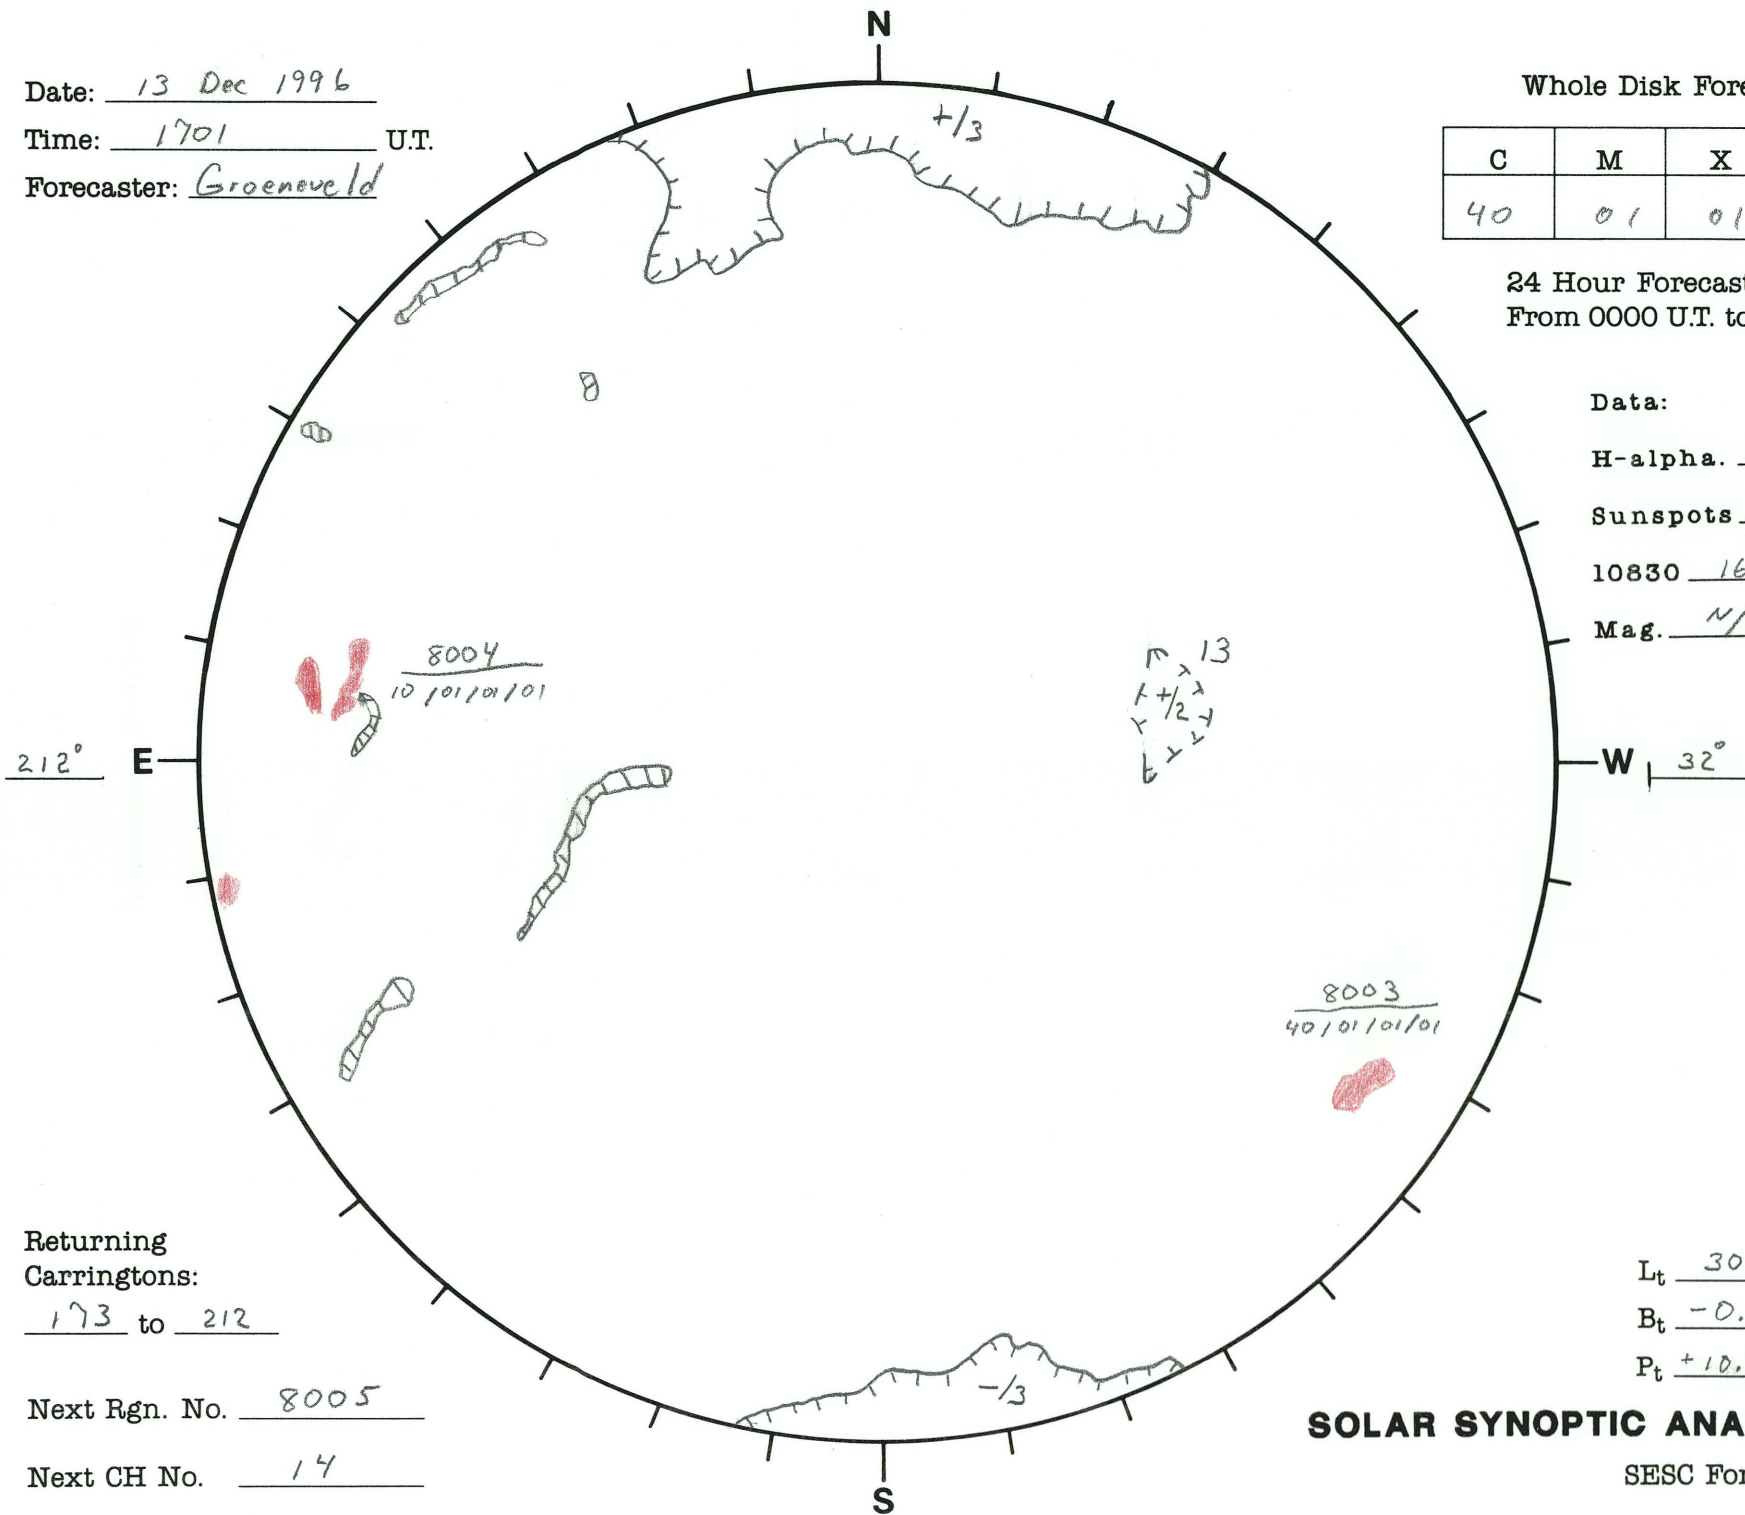

Date: 13 Dec 1996
 Time: 1701 U.T.
 Forecaster: Groeneveld

Whole Disk Forecast

C	M	X	P
40	01	01	01

24 Hour Forecast
 From 0000 U.T. to 0000 U.T.

Data:

H-alpha. 1602 U.T.

Sunspots 1537 U.T.

10830 1646 U.T.

Mag. N/A U.T.

Returning
 Carringtons:
173 to 212

Next Rgn. No. 8005

Next CH No. 14

L_t 302.3°
 B_t -0.8°
 P_t +10.7°

SOLAR SYNOPTIC ANALYSIS

SESC Form W18