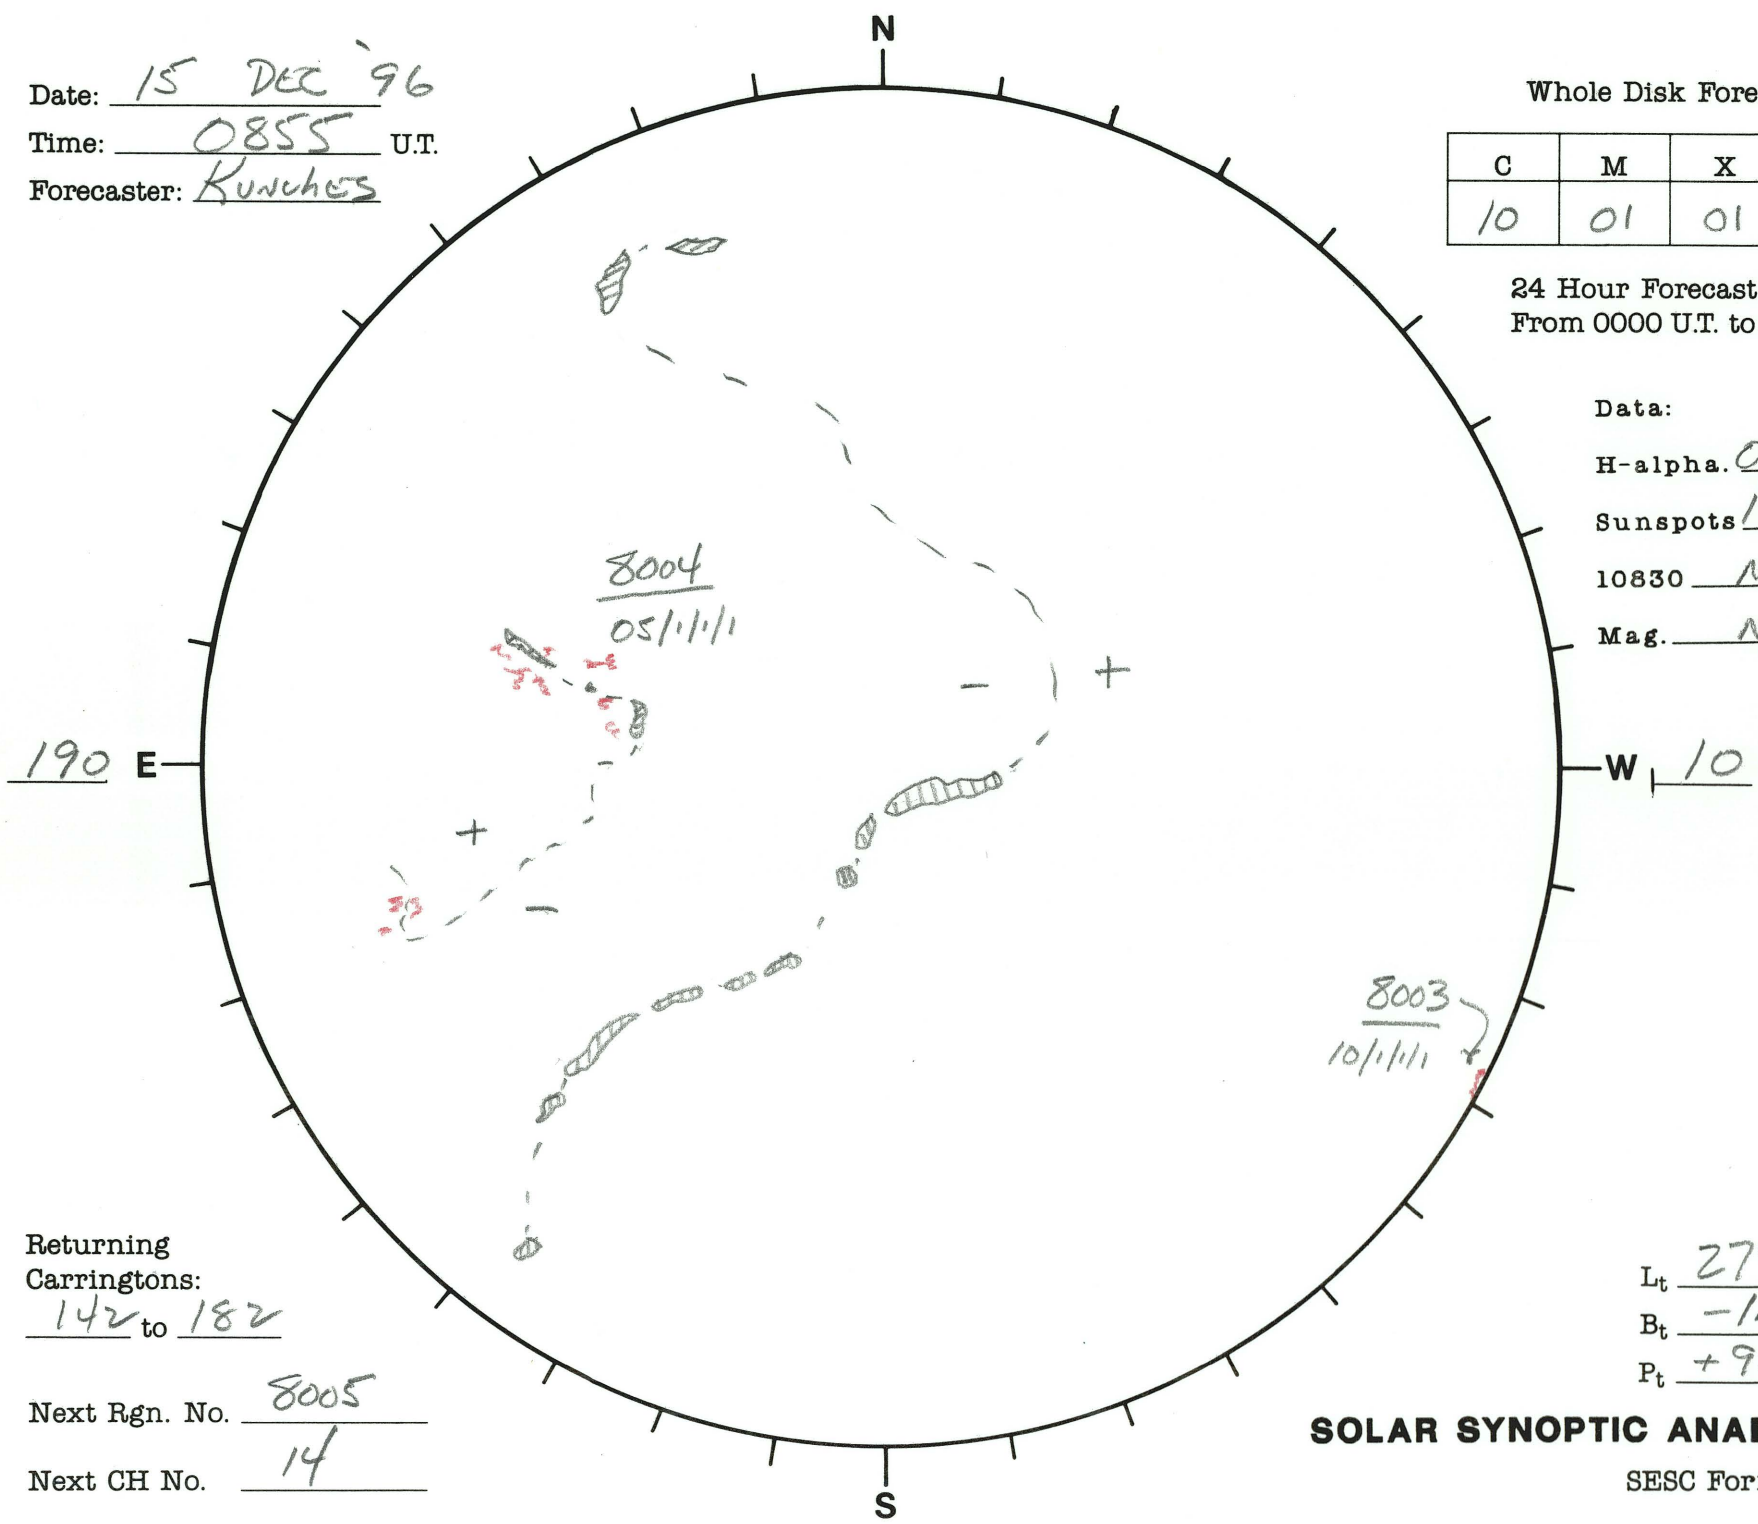

Date: 15 DEC 96
 Time: 0855 U.T.
 Forecaster: Kunches

Whole Disk Forecast

C	M	X	P
10	01	01	01

24 Hour Forecast
 From 0000 U.T. to 0000 U.T.

Data:
 H-alpha. 0855 U.T.
 Sunspots 1430 U.T.
 10830 NA U.T.
 Mag. NA U.T.

Returning Carringtons:
142 to 182

Next Rgn. No. 8005

Next CH No. 14

L_t 279.8
 B_t -1.0
 P_t +9.9

SOLAR SYNOPTIC ANALYSIS