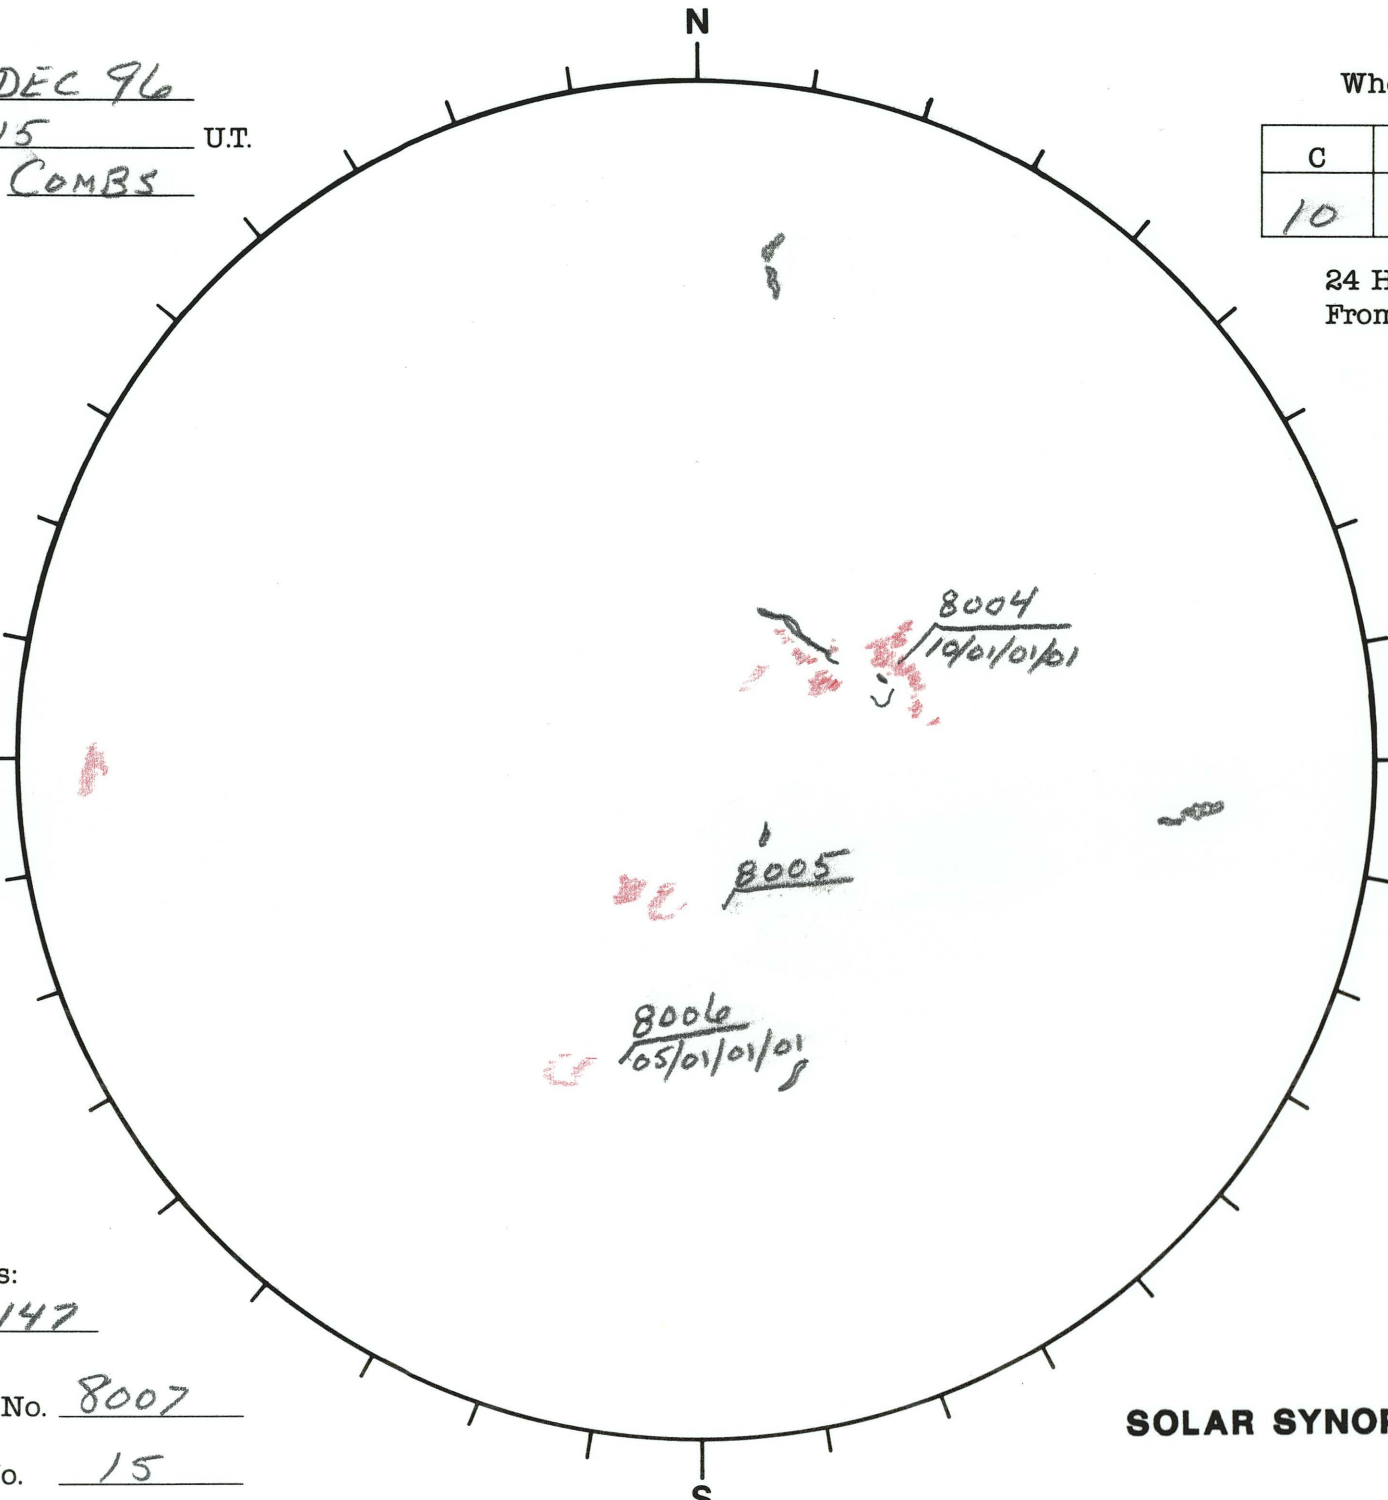

Date: 18 DEC 96
 Time: 1515 U.T.
 Forecaster: COMBS

Whole Disk Forecast

C	M	X	P
10	01	01	01

24 Hour Forecast
 From 0000 U.T. to 0000 U.T.

Data:
 H-alpha. 1515 U.T.
 Sunspots 1710 U.T.
 10830 N/A U.T.
 Mag. N/A U.T.

147 E

W 327

Returning Carringtons:
094 to 147

Next Rgn. No. 8007

Next CH No. 15

L_t 236.8°
 B_t -1.4°
 P_t +8.4°

SOLAR SYNOPTIC ANALYSIS

SESC Form W18