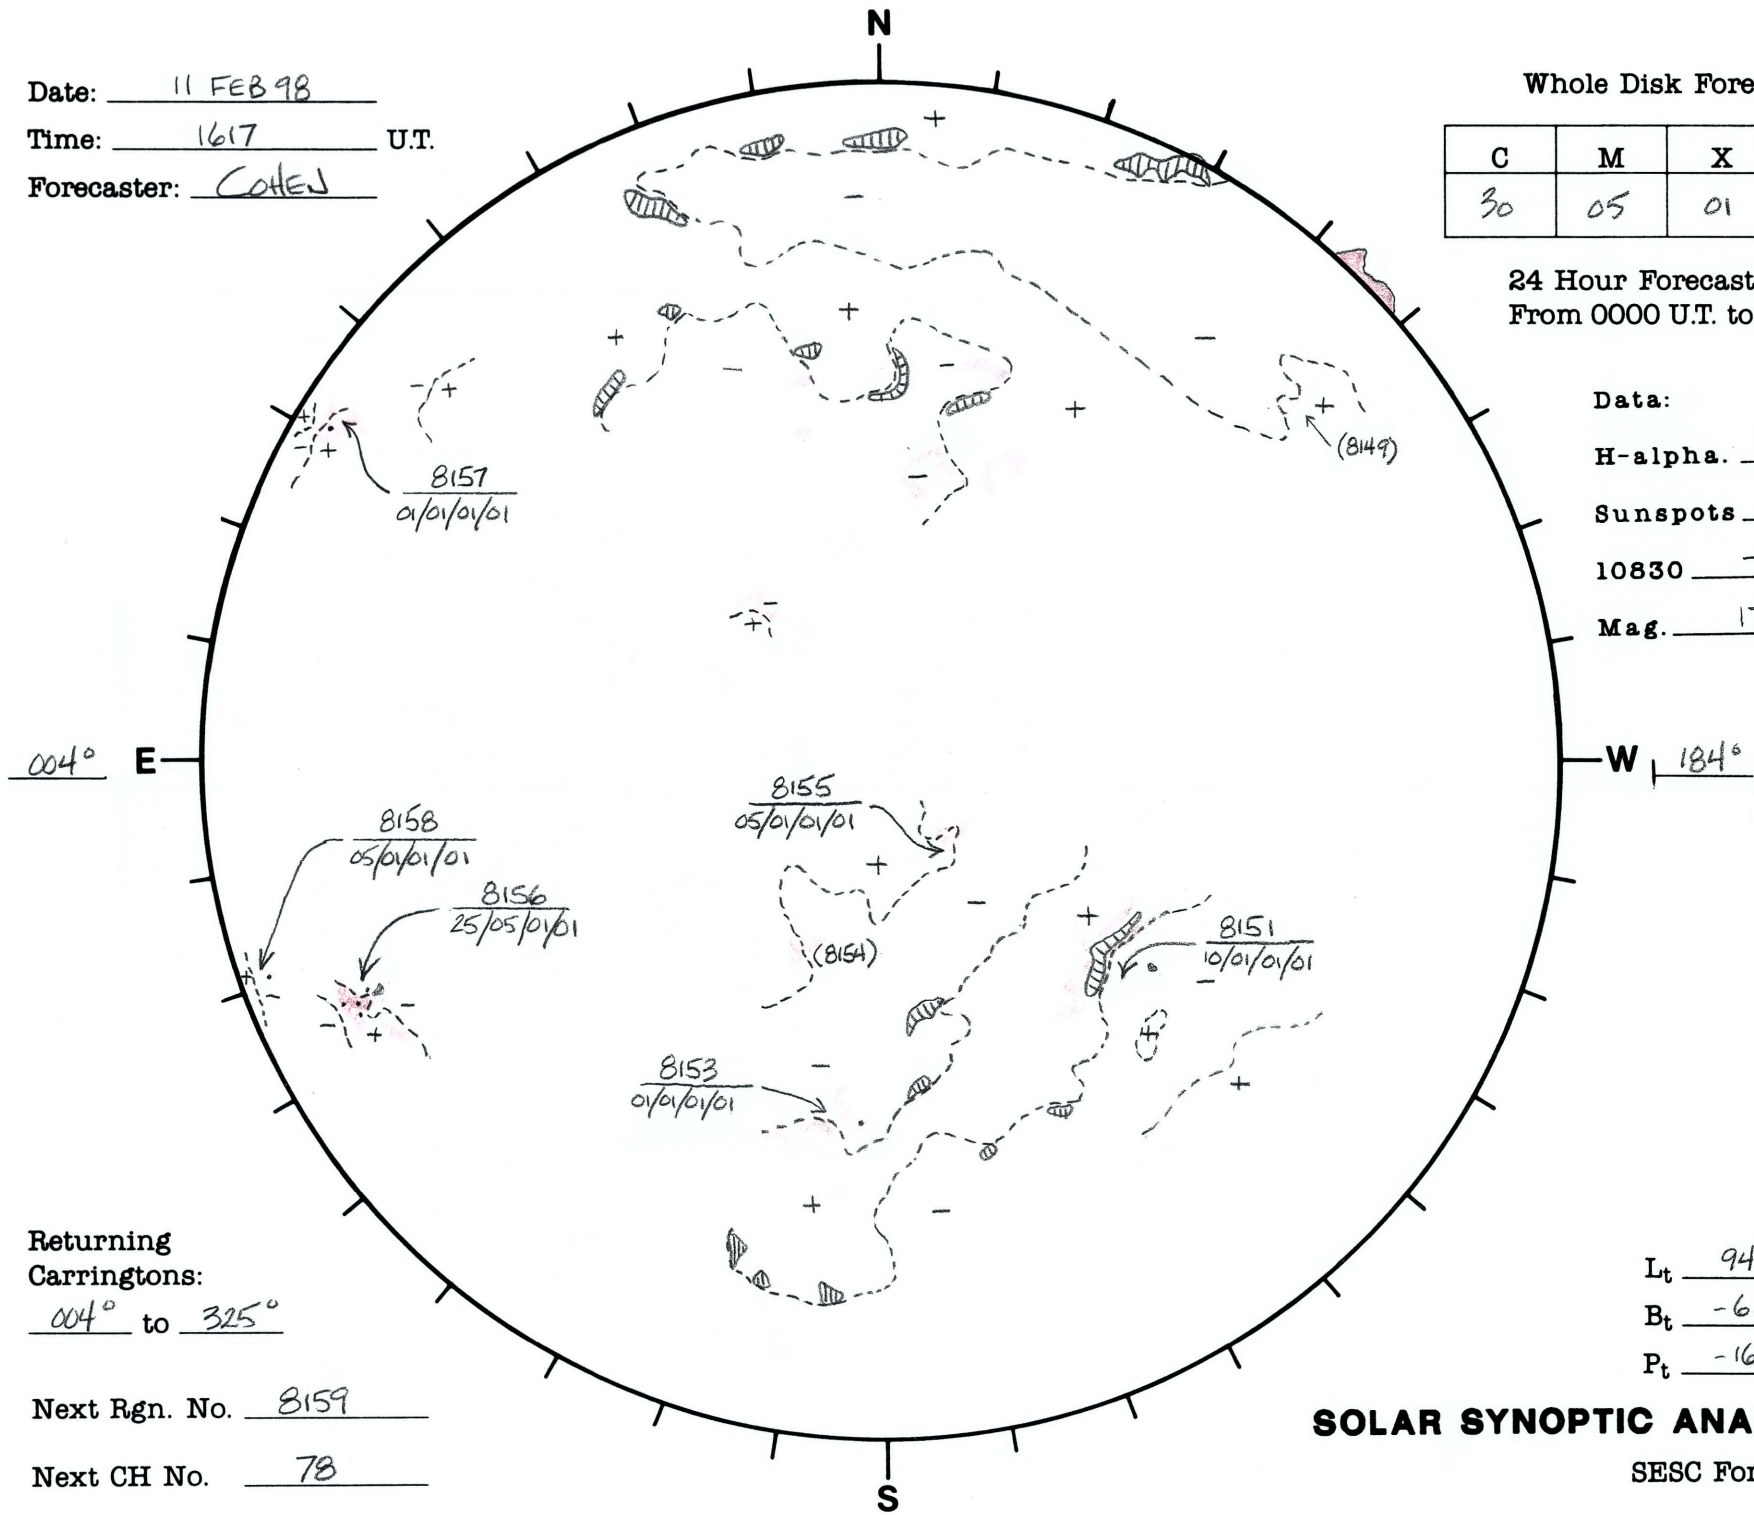

Date: 11 FEB 98
 Time: 1617 U.T.
 Forecaster: COTEN

Whole Disk Forecast

C	M	X	P
30	05	01	01

24 Hour Forecast
 From 0000 U.T. to 0000 U.T.

Data:
 H-alpha. 1617 U.T.
 Sunspots 1820 U.T.
 10830 — U.T.
 Mag. 1703 U.T.

Returning Carringtons:
004° to 325°

Next Rgn. No. 8159
 Next CH No. 78

L_t 94.4°
 B_t -6.7°
 P_t -16.2°

SOLAR SYNOPTIC ANALYSIS