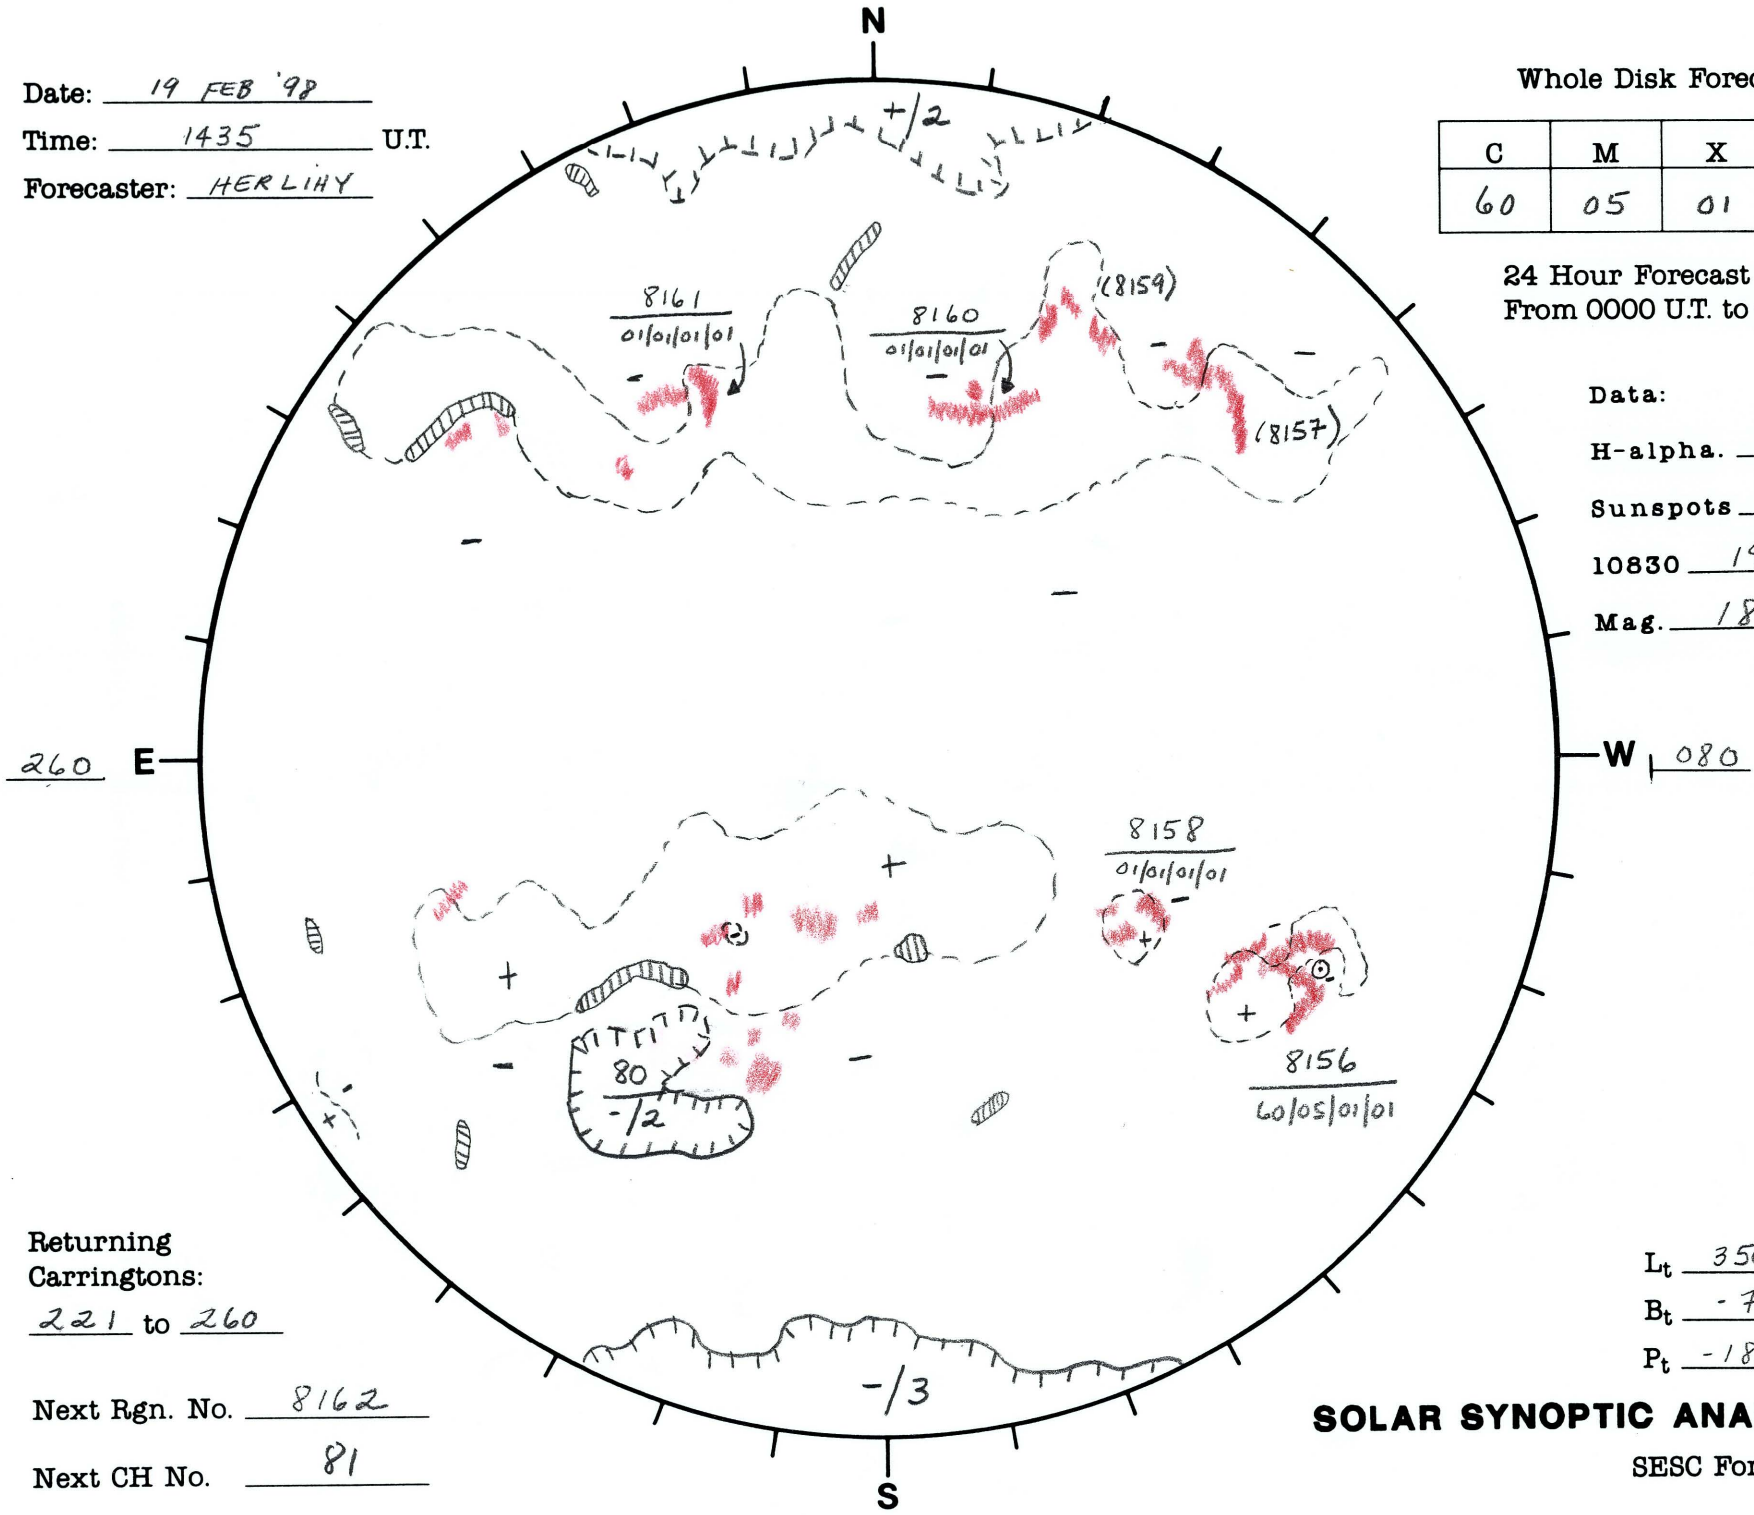

Date: 19 FEB '98
 Time: 1435 U.T.
 Forecaster: HERLIHY

Whole Disk Forecast

C	M	X	P
60	05	01	01

24 Hour Forecast
 From 0000 U.T. to 0000 U.T.

Data:
 H-alpha. 1435 U.T.
 Sunspots 1823 U.T.
 10830 1938 U.T.
 Mag. 1848 U.T.

Returning Carringtons:
221 to 260

Next Rgn. No. 8162
 Next CH No. 81

L_t 350.0°
 B_t -7.0°
 P_t -18.84