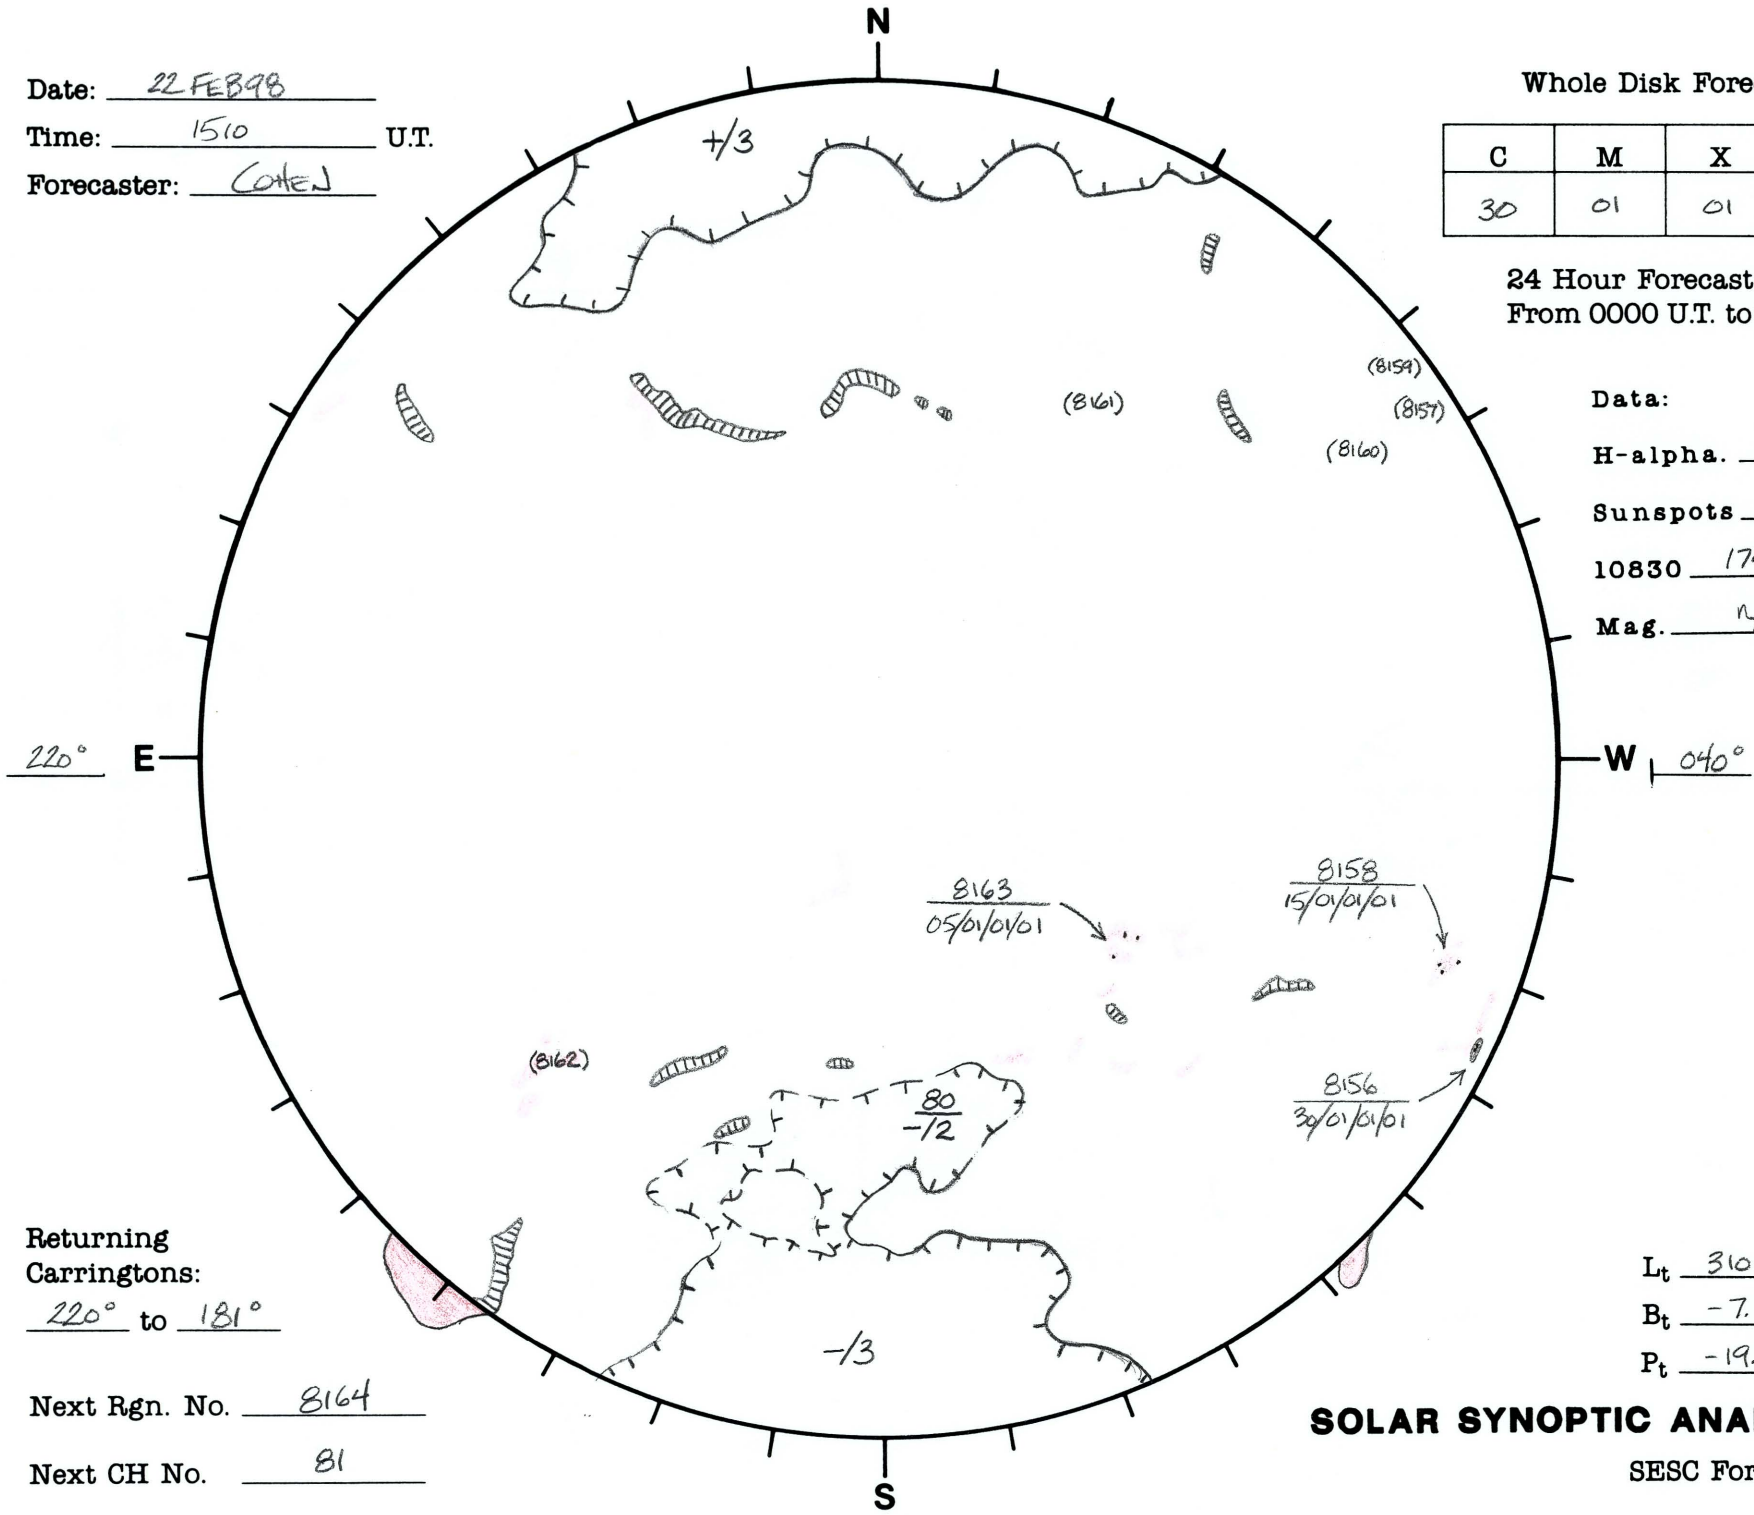

Date: 22 FEB 98
 Time: 1510 U.T.
 Forecaster: COTEN

Whole Disk Forecast

C	M	X	P
30	01	01	01

24 Hour Forecast
 From 0000 U.T. to 0000 U.T.

Data:
 H-alpha. 1510 U.T.
 Sunspots 1530 U.T.
 10830 1742 U.T.
 Mag. n/a U.T.

Returning Carringtons:
220° to 181°

Next Rgn. No. 8164
 Next CH No. 81

L_t 310.1°
 B_t -7.1°
 P_t -19.8°

SOLAR SYNOPTIC ANALYSIS