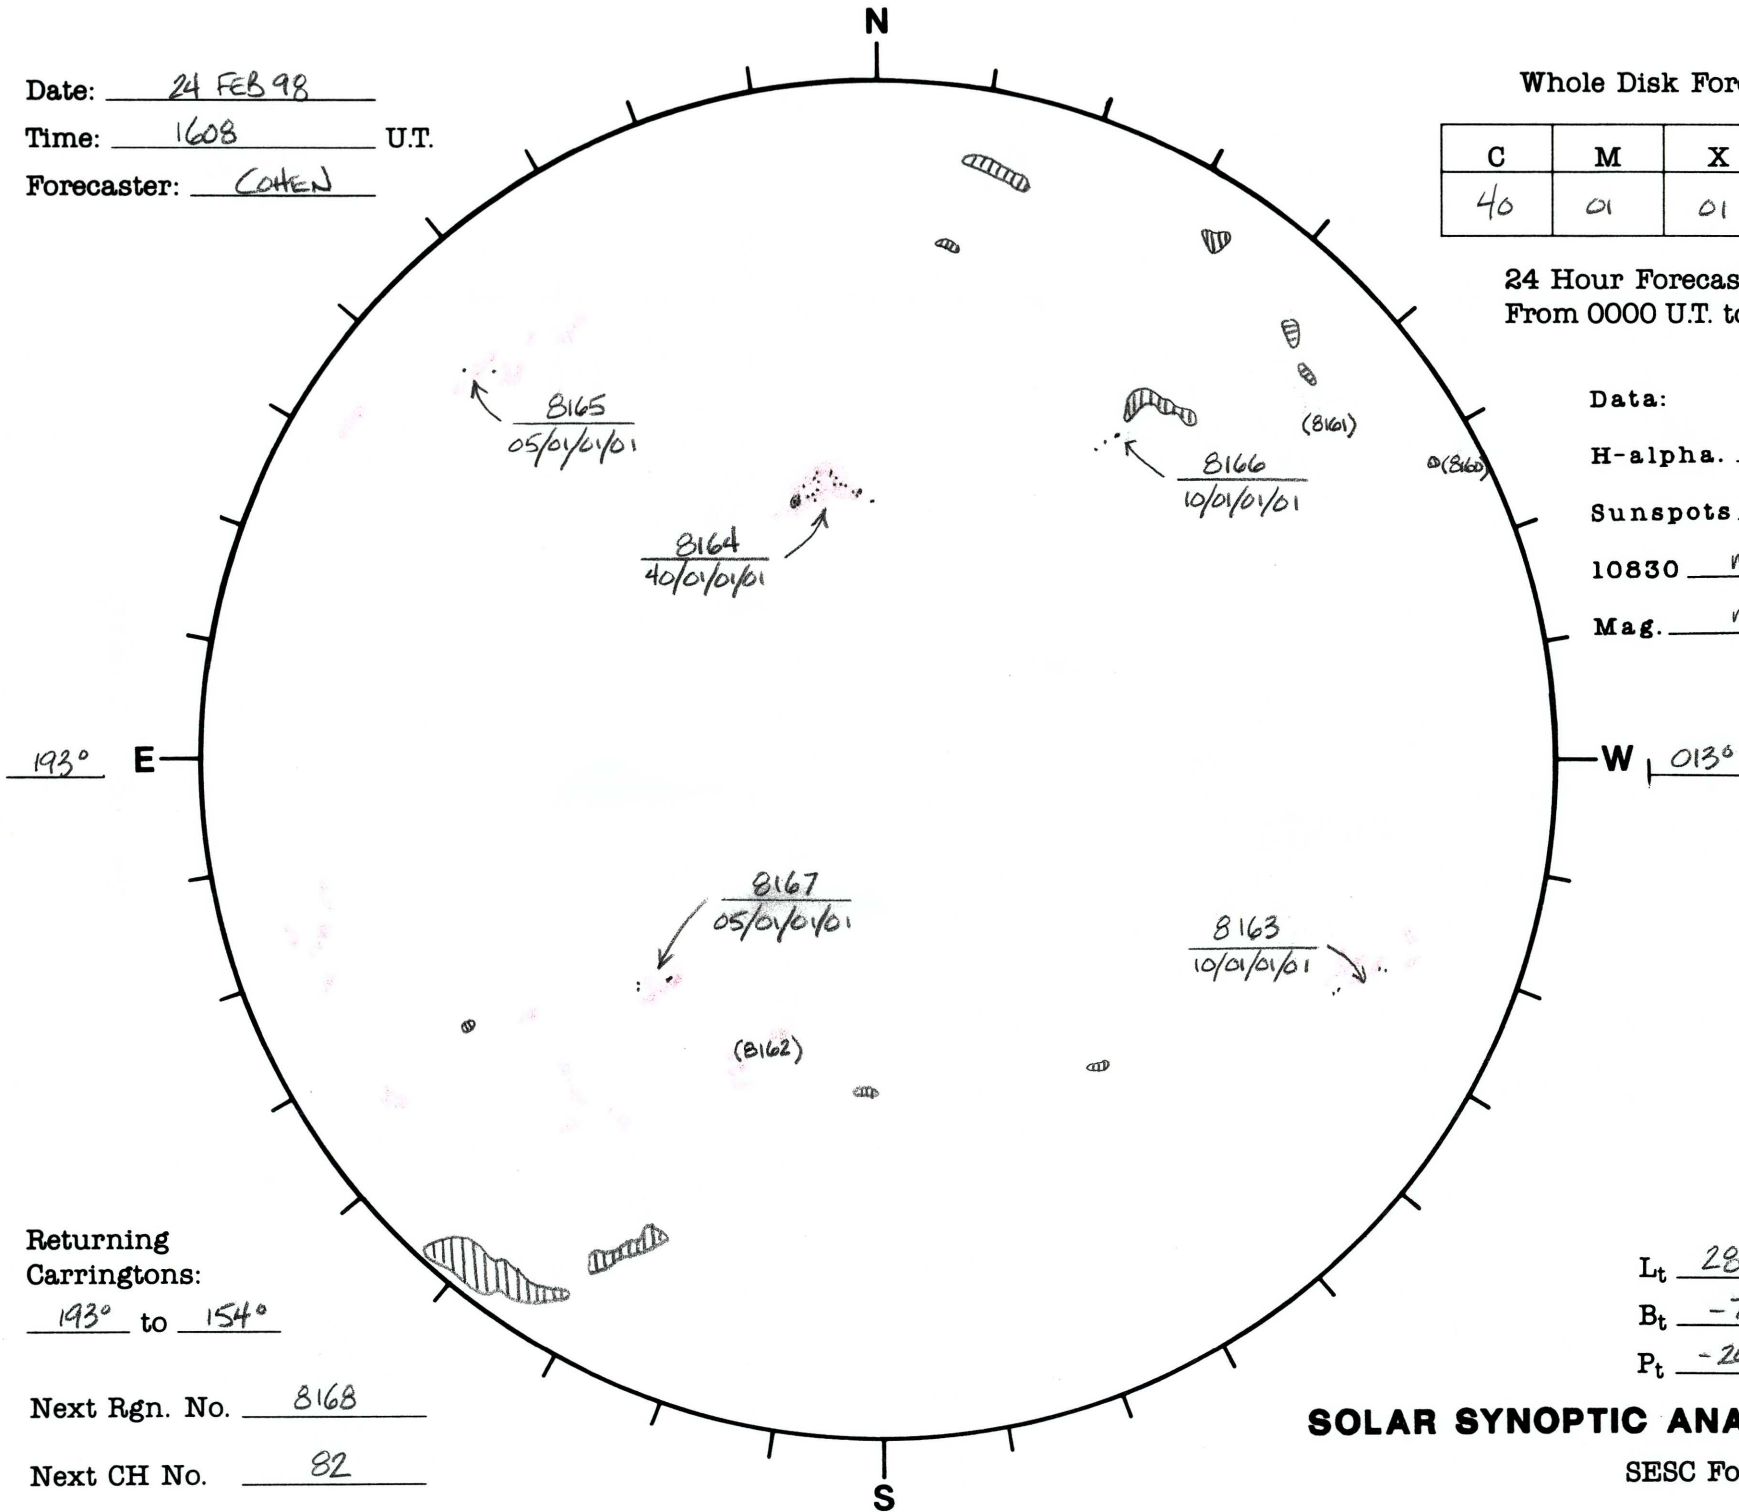

Date: 24 FEB 98
 Time: 1608 U.T.
 Forecaster: COTEN

Whole Disk Forecast

C	M	X	P
40	01	01	01

24 Hour Forecast
 From 0000 U.T. to 0000 U.T.

Data:

H-alpha. 1608 U.T.
 Sunspots 1611 U.T.
 10830 na U.T.
 Mag. na U.T.

Returning Carringtons:
193° to 154°

Next Rgn. No. 8168

Next CH No. 82

L_t 283.3°
 B_t -7.1°
 P_t -20.3°

SOLAR SYNOPTIC ANALYSIS

SESC Form W18