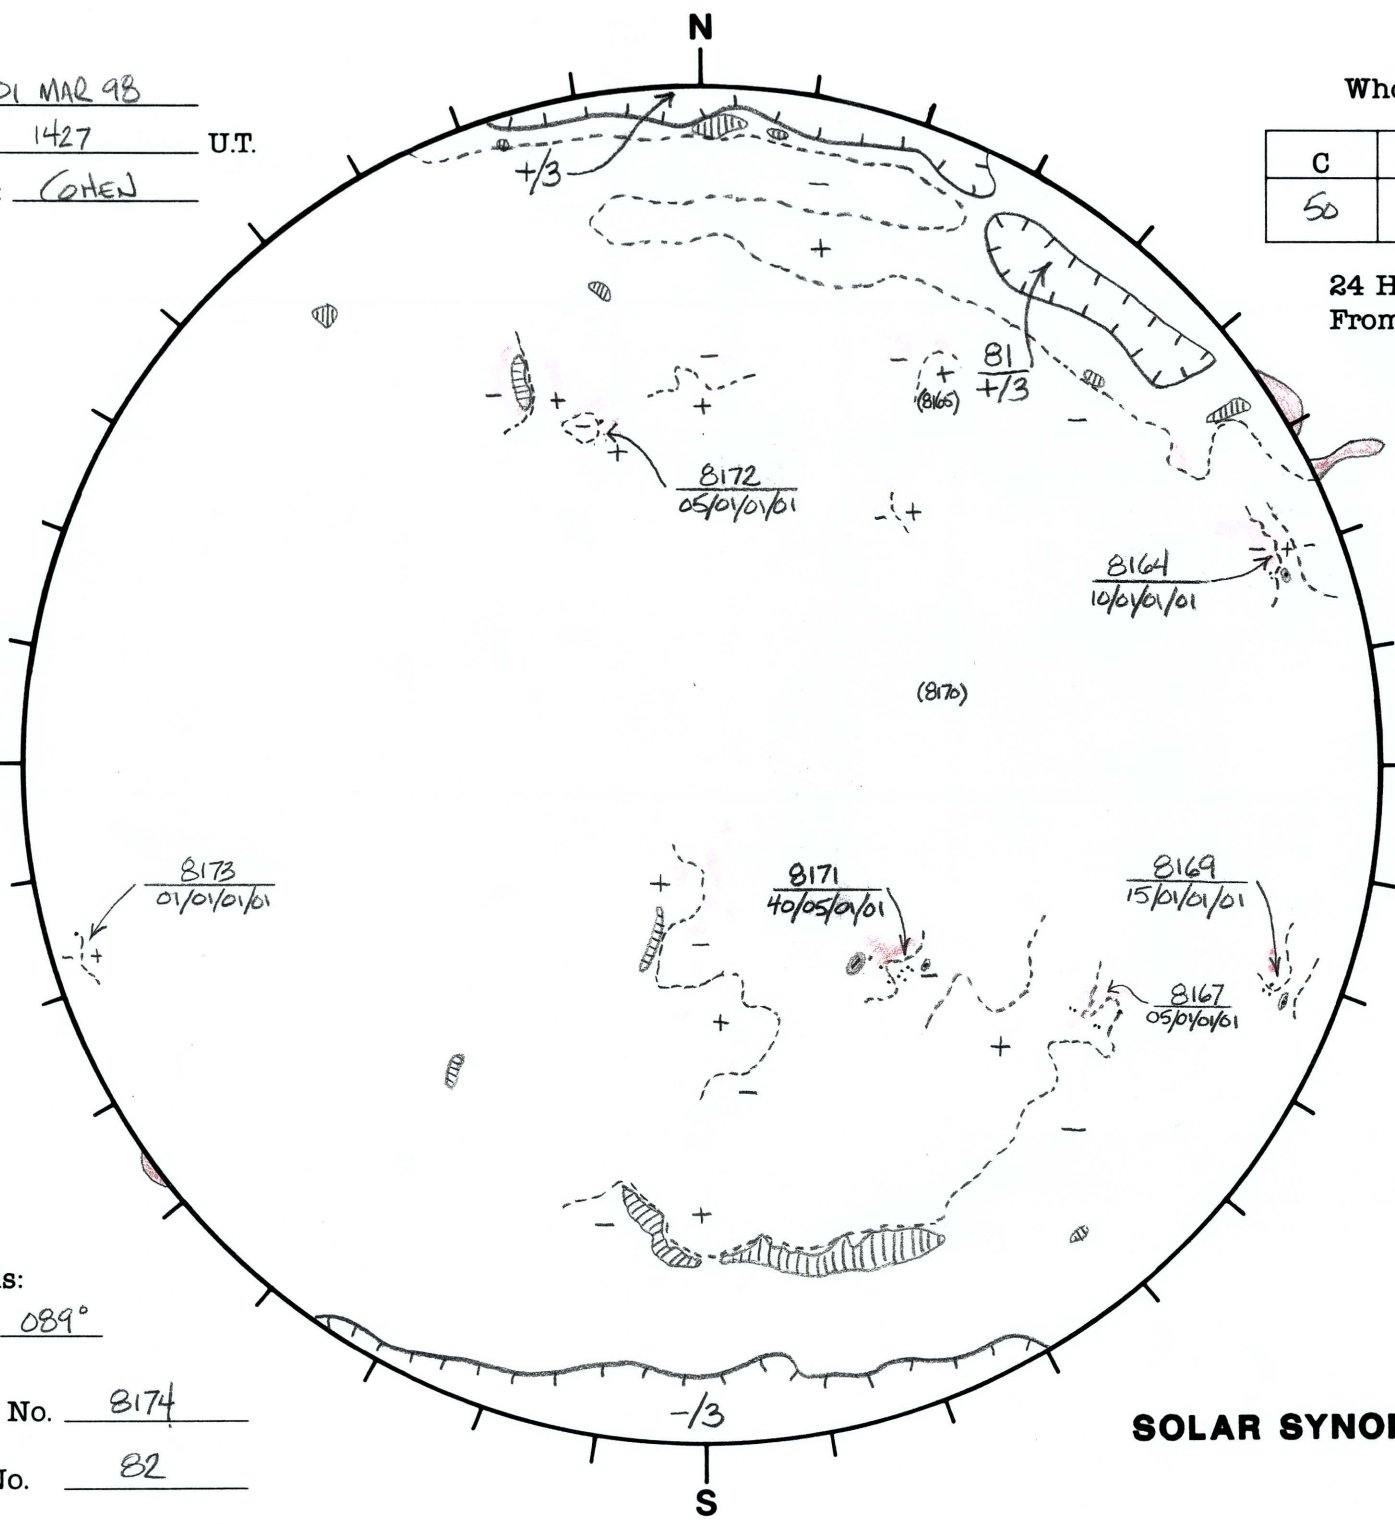

Date: 01 MAR 98
 Time: 1427 U.T.
 Forecaster: COHEN

Whole Disk Forecast

C	M	X	P
50	05	01	01

24 Hour Forecast
 From 0000 U.T. to 0000 U.T.

Data:
 H-alpha. 1427 U.T.
 Sunspots 1455 U.T.
 10830 1636 U.T.
 Mag. 1545 U.T.

128° E

W 309°

Returning Carringtons:
128° to 089°

Next Rgn. No. 8174
 Next CH No. 82

L_t 218.3°
 B_t -7.2°
 P_t -21.6°

SOLAR SYNOPTIC ANALYSIS

SESC Form W18