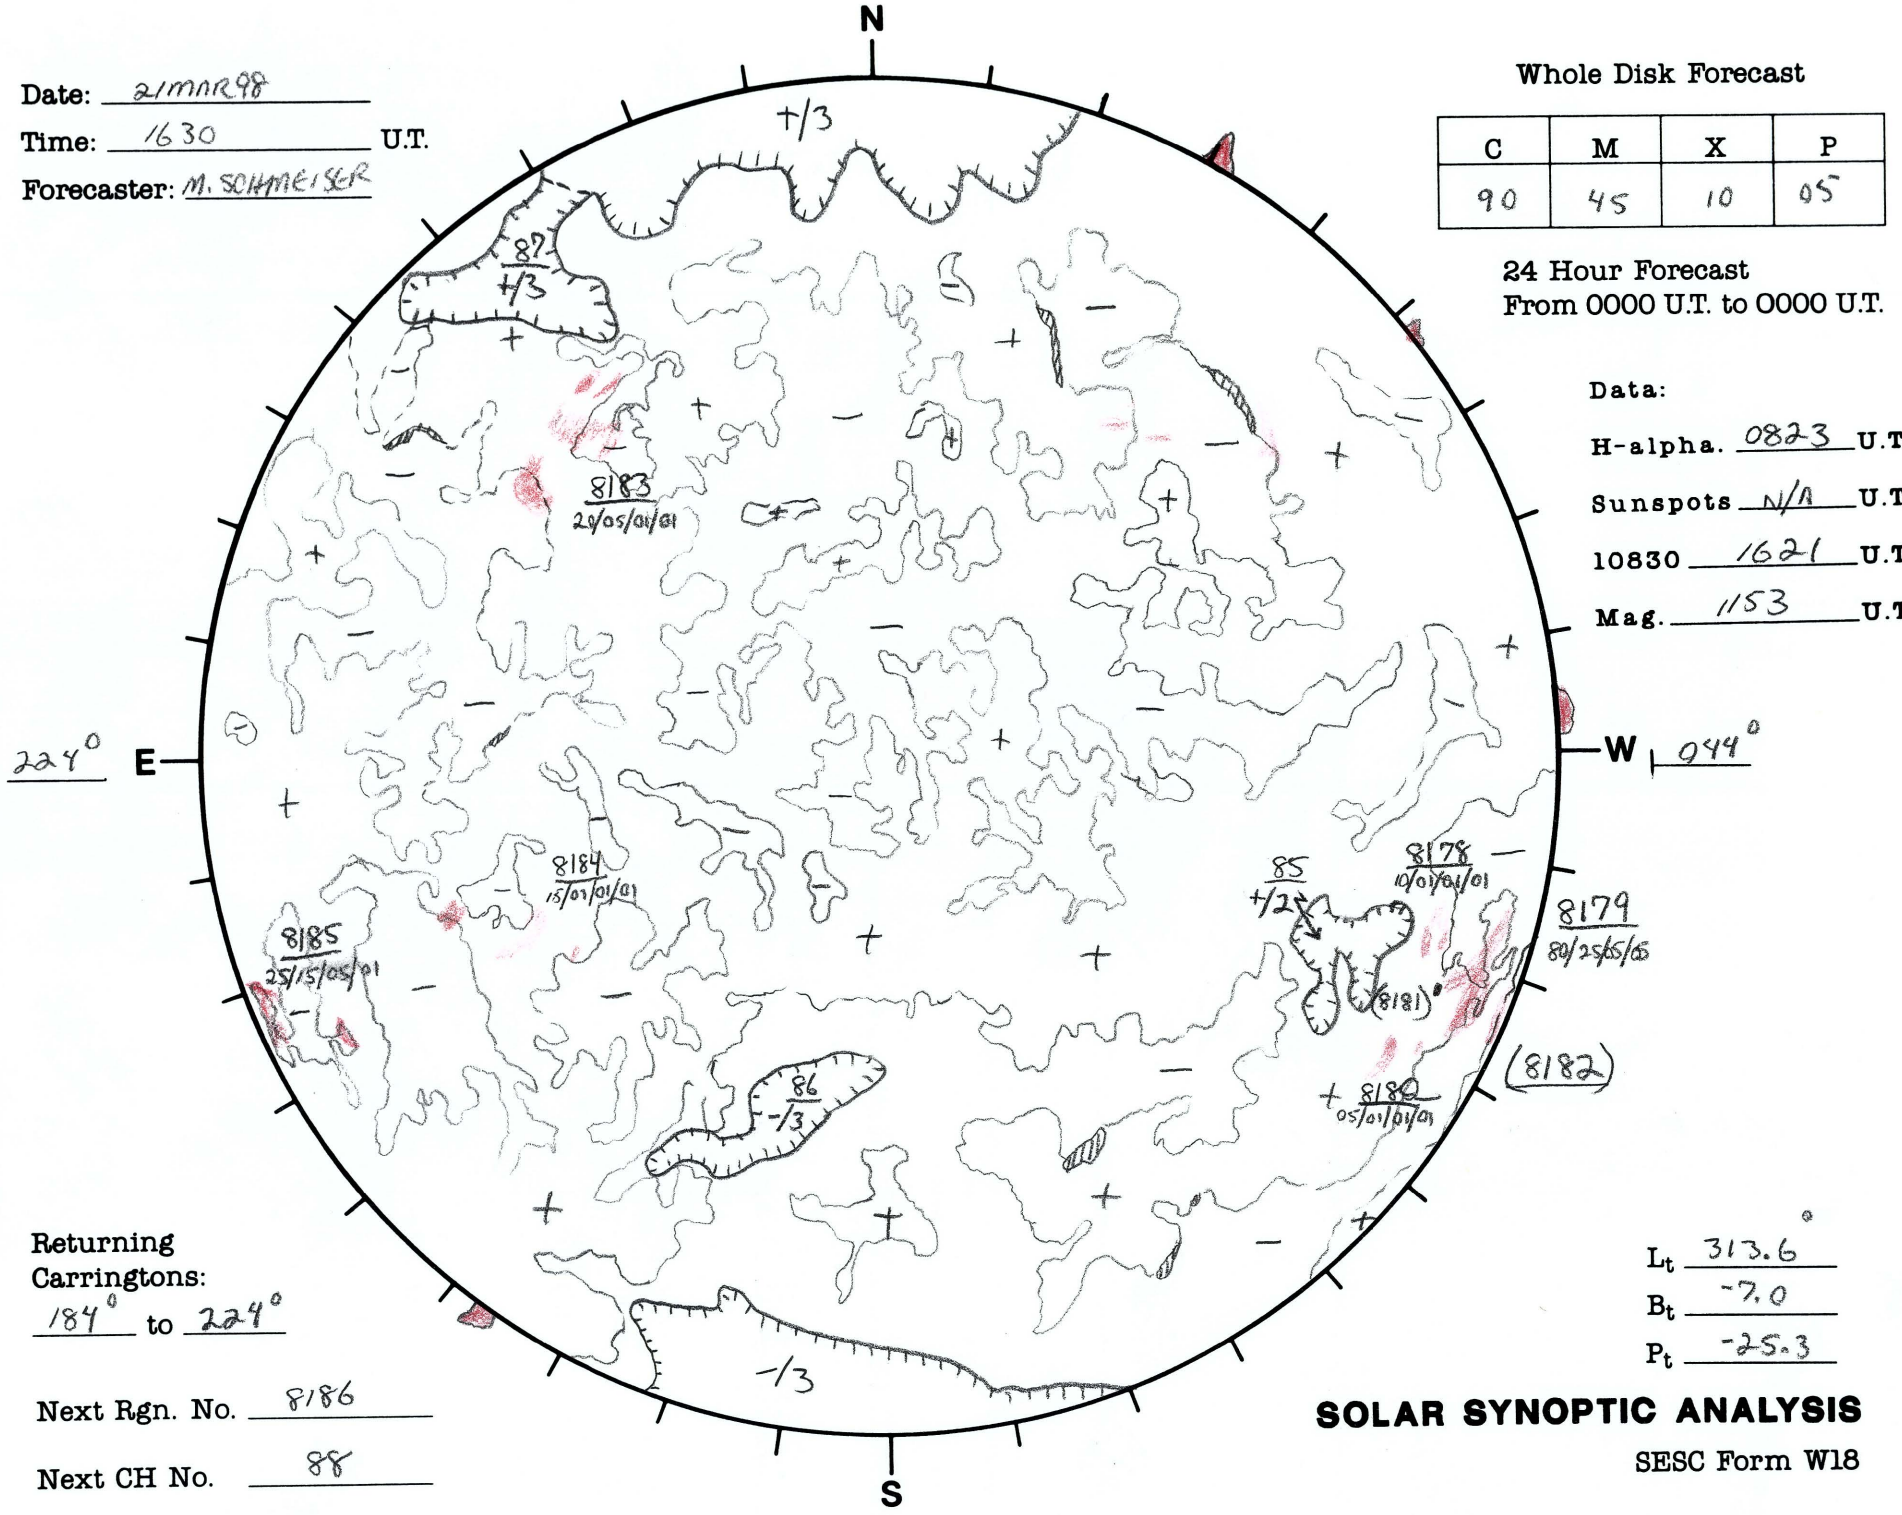

Date: 21 MAR 98
 Time: 1630 U.T.
 Forecaster: M. SCHNEISER

Whole Disk Forecast

C	M	X	P
90	45	10	05

24 Hour Forecast
 From 0000 U.T. to 0000 U.T.

Data:
 H-alpha. 0823 U.T.
 Sunspots N/A U.T.
 10830 1621 U.T.
 Mag. 1153 U.T.

Returning Carringtons:
184 to 224

Next Rgn. No. 8186
 Next CH No. 88

L_t 313.6
 B_t -7.0
 P_t -25.3

SOLAR SYNOPTIC ANALYSIS