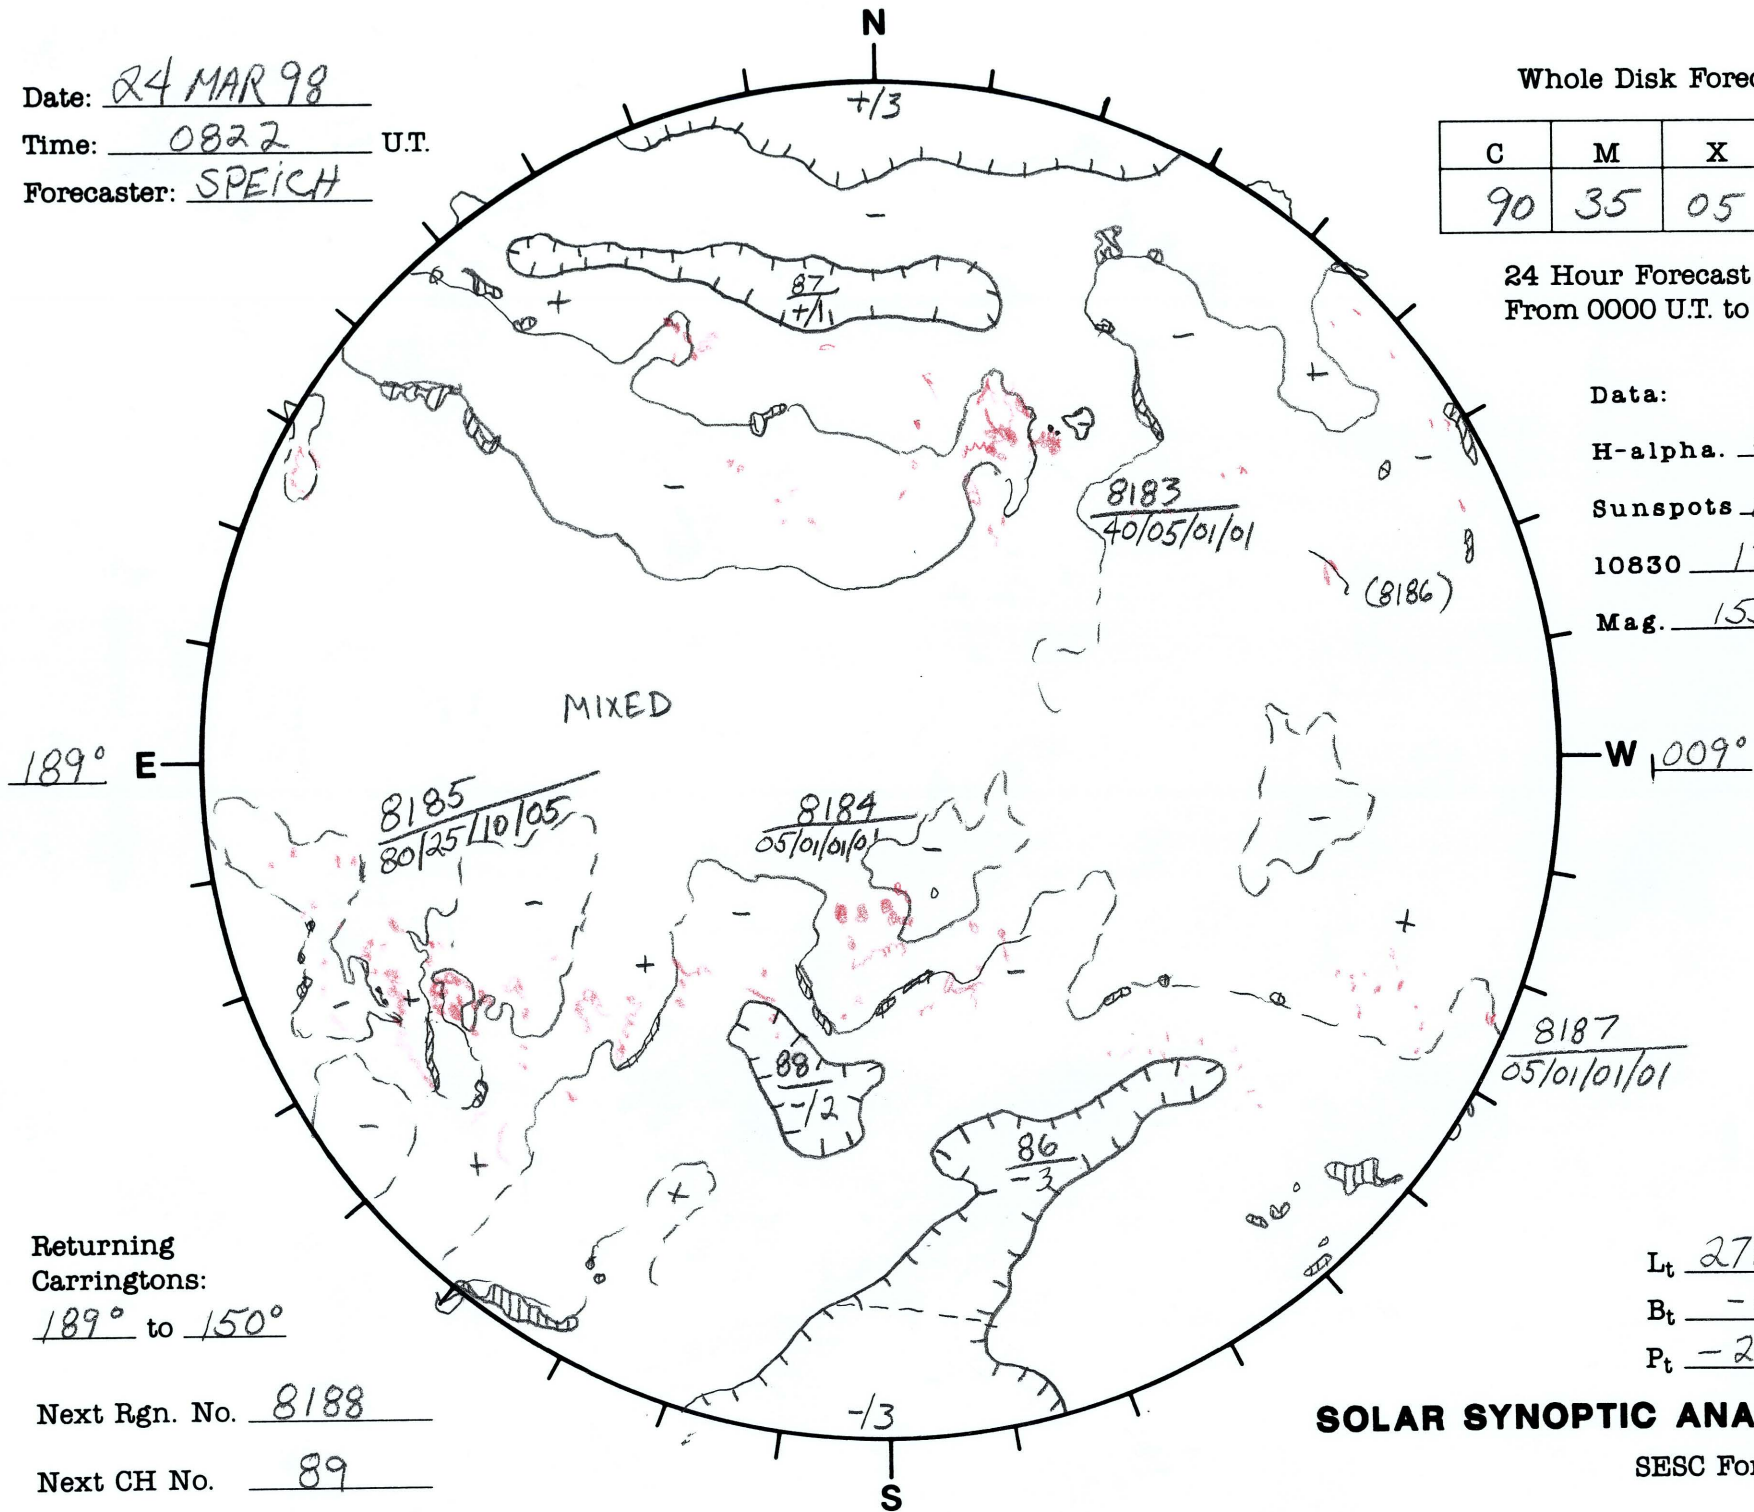

Date: 24 MAR 98
 Time: 0822 U.T.
 Forecaster: SPEICH

Whole Disk Forecast

C	M	X	P
90	35	05	05

24 Hour Forecast
 From 0000 U.T. to 0000 U.T.

Data:
 H-alpha. 0822 U.T.
 Sunspots 1540 U.T.
 10830 1716 U.T.
 Mag. 1553 U.T.

Returning Carringtons:
189° to 150°

Next Rgn. No. 8188
 Next CH No. 89

L_t 278.55°
 B_t -6.90°
 P_t -25.62°

SOLAR SYNOPTIC ANALYSIS

SESC Form W18