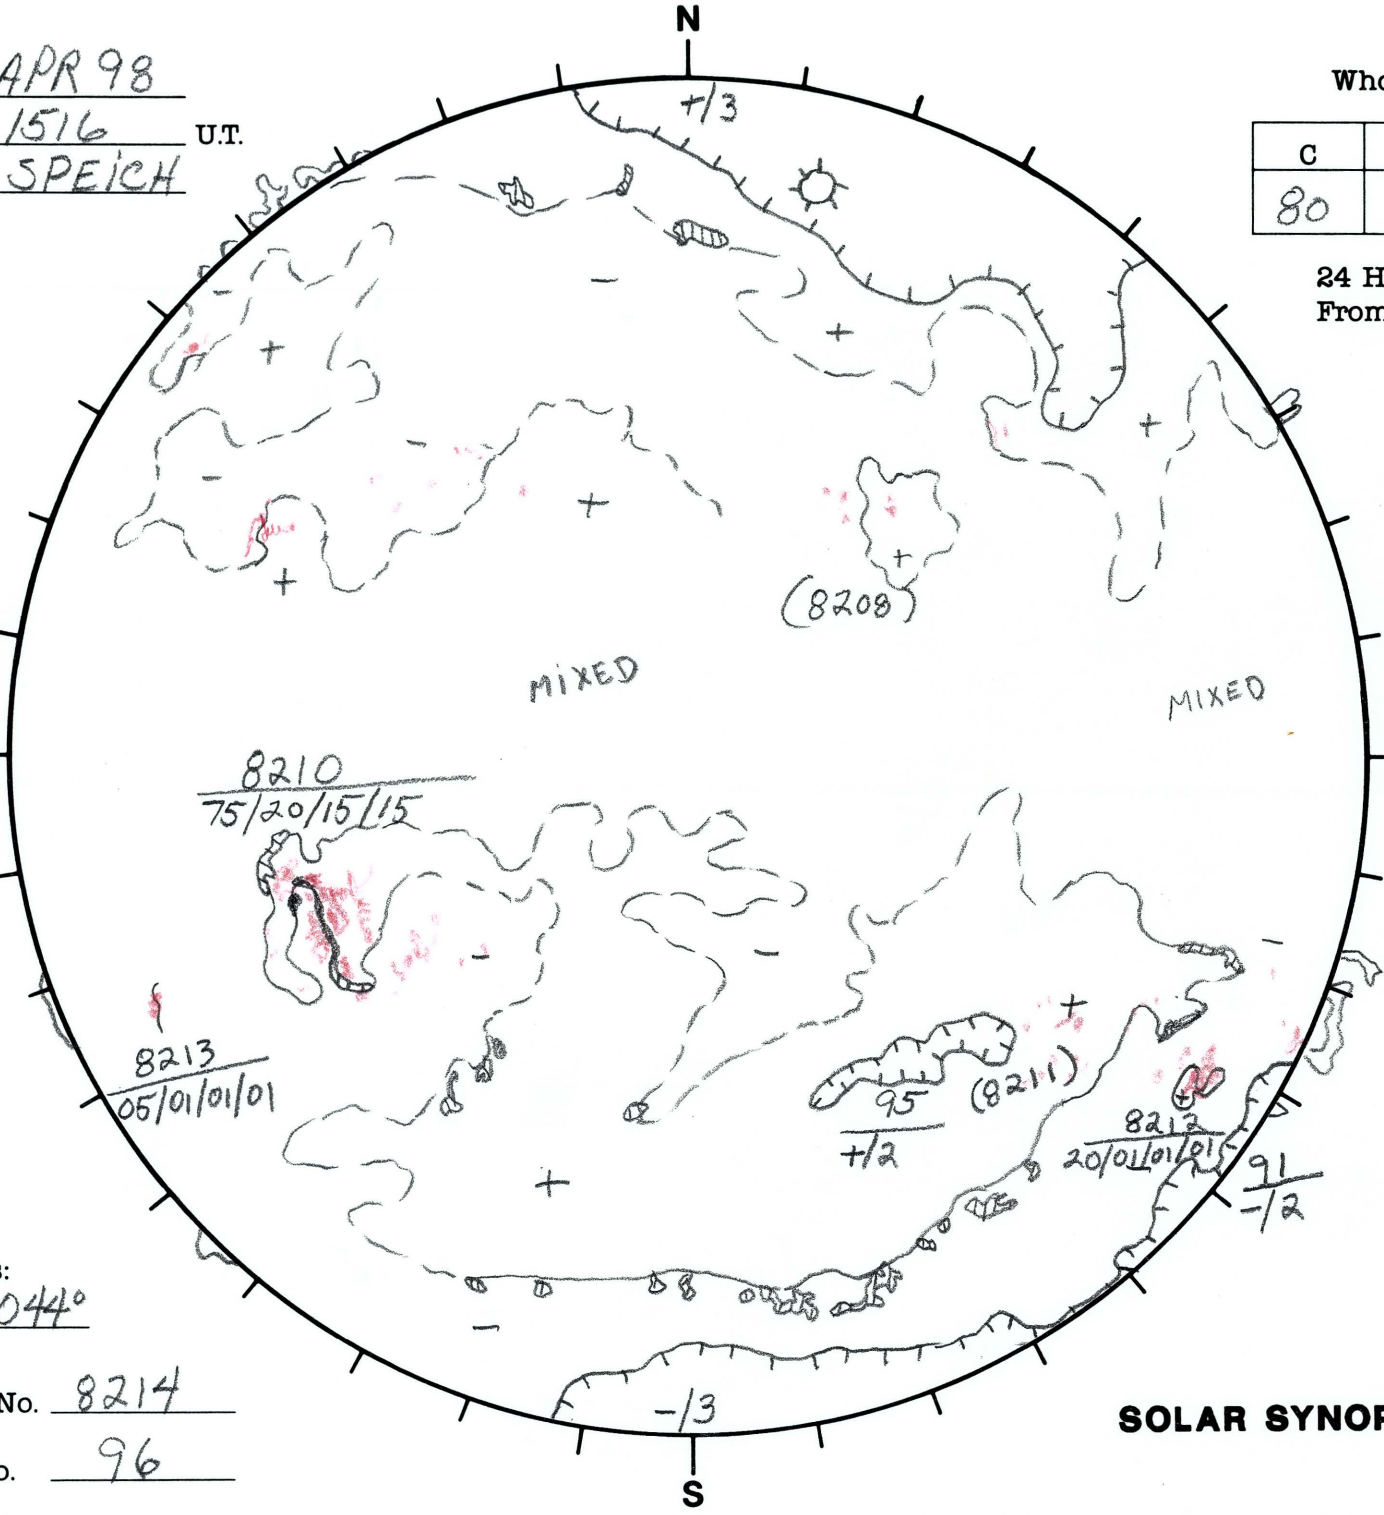

Date: 28 APR 98
 Time: 1516 U.T.
 Forecaster: SPEICH

Whole Disk Forecast

C	M	X	P
80	20	15	15

24 Hour Forecast
 From 0000 U.T. to 0000 U.T.

Data:
 H-alpha. 1516 U.T.
 Sunspots 1430 U.T.
 10830 1601 U.T.
 Mag. 1457 U.T.

083° E

W 263°

Returning Carringtons:
083° to 044°

Next Rgn. No. 8214
 Next CH No. 96

Lt 172.75°
 Bt -4.42°
 Pt -24.59°

SOLAR SYNOPTIC ANALYSIS