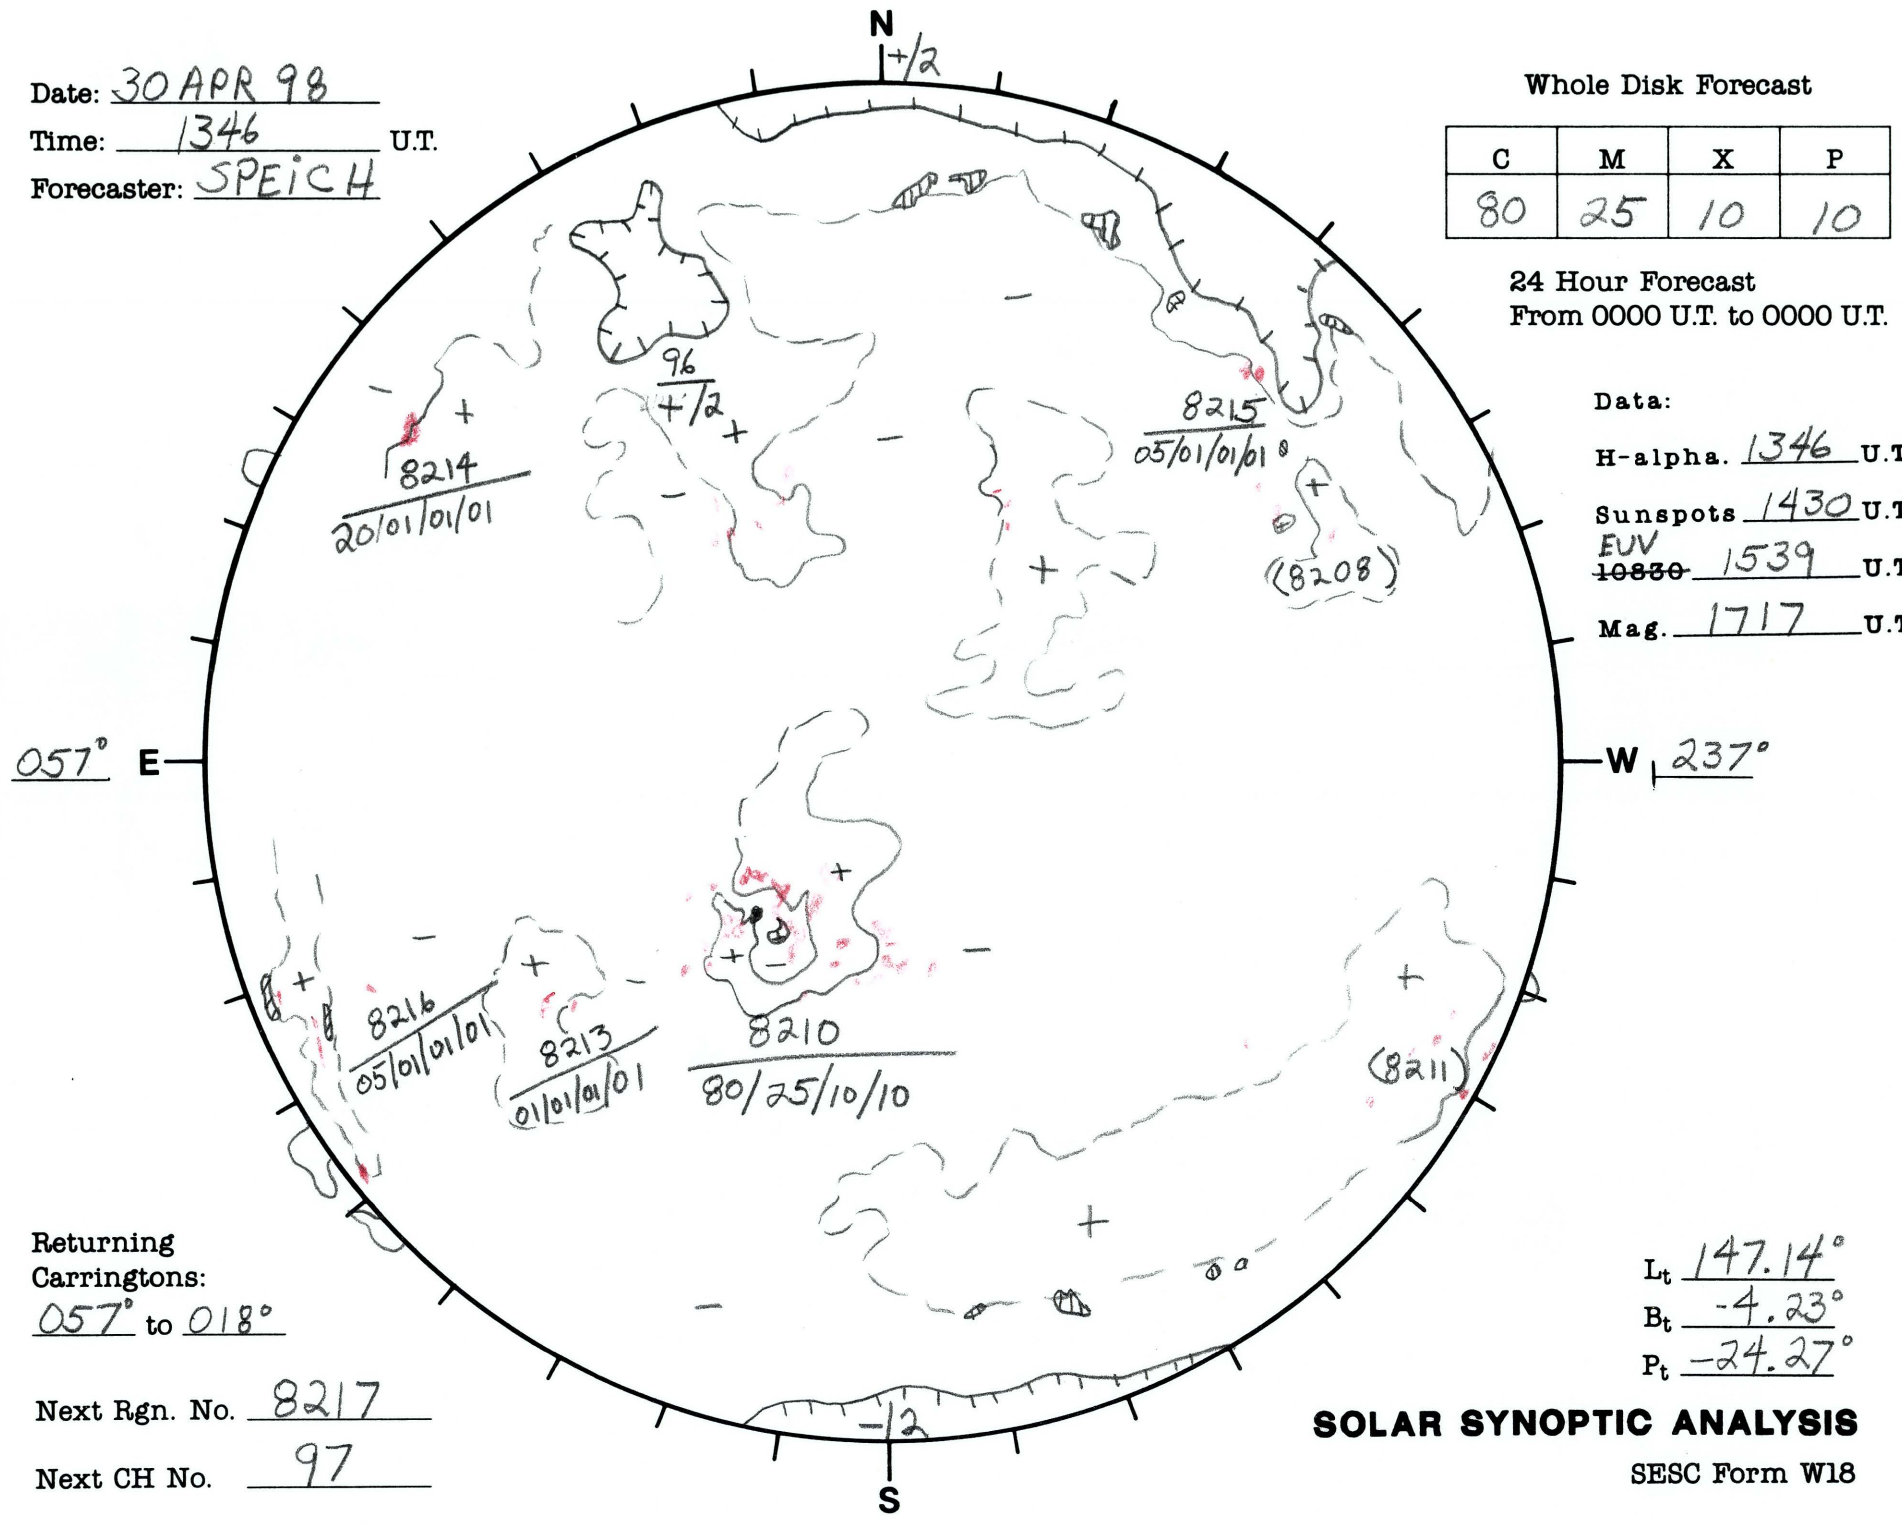

Date: 30 APR 98  
 Time: 1346 U.T.  
 Forecaster: SPEICH

Whole Disk Forecast

C	M	X	P
80	25	10	10

24 Hour Forecast  
 From 0000 U.T. to 0000 U.T.

Data:  
 H-alpha. 1346 U.T.  
 Sunspots 1430 U.T.  
 EUV 10830 U.T.  
 Mag. 1717 U.T.

Returning Carringtons:  
057° to 018°

Next Rgn. No. 8217  
 Next CH No. 97

$L_t$  147.14°  
 $B_t$  -4.23°  
 $P_t$  -24.27°

**SOLAR SYNOPTIC ANALYSIS**