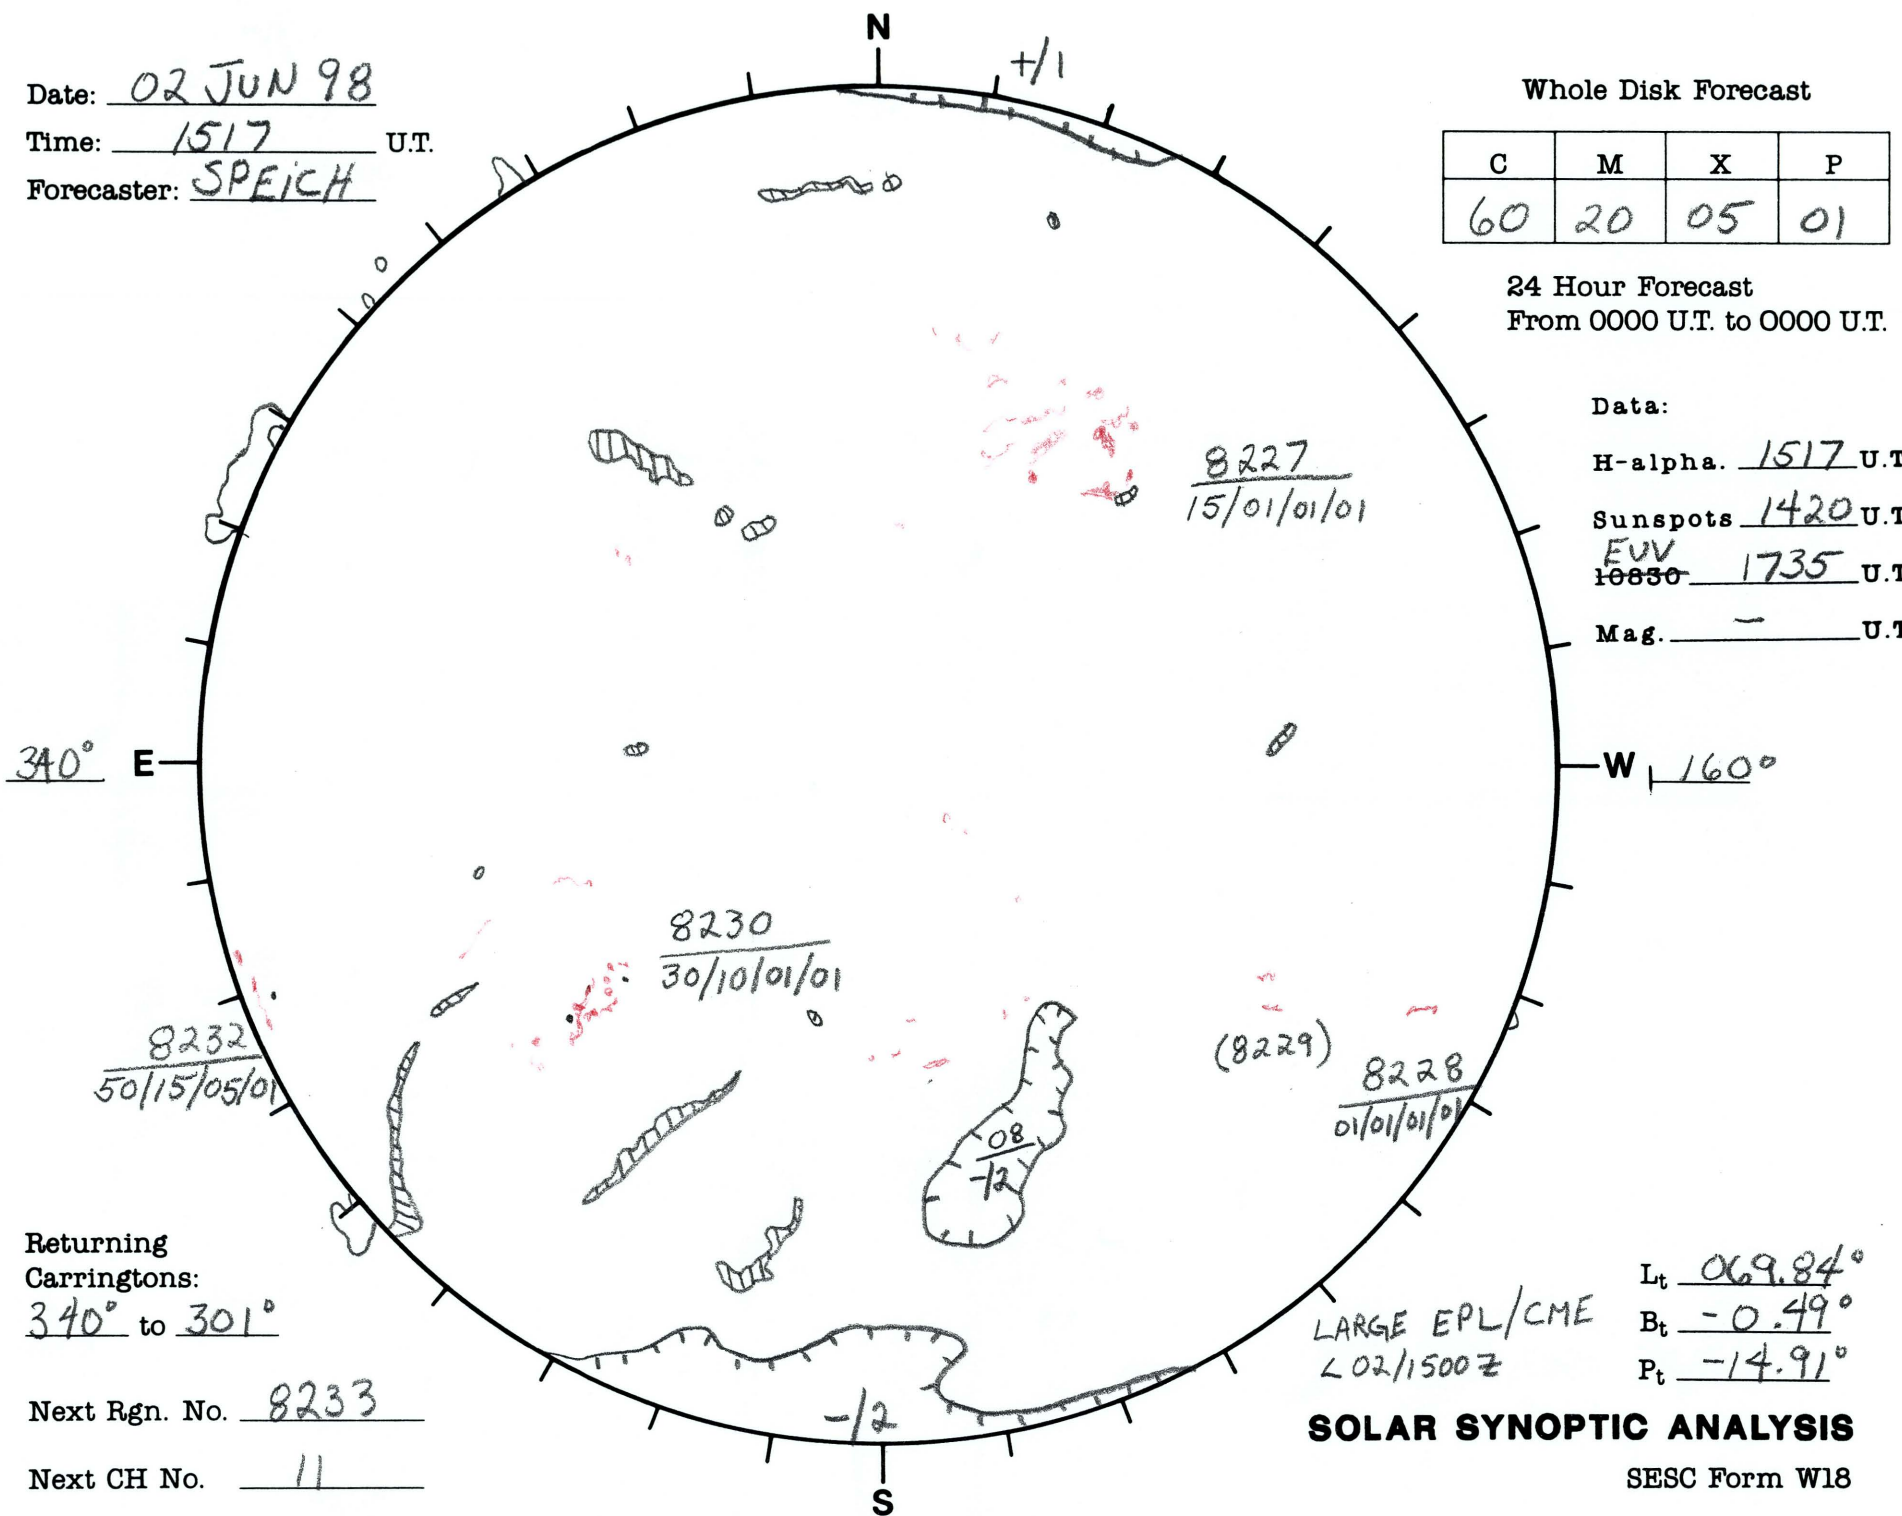

Date: 02 JUN 98
 Time: 1517 U.T.
 Forecaster: SPEICH

Whole Disk Forecast

C	M	X	P
60	20	05	01

24 Hour Forecast
 From 0000 U.T. to 0000 U.T.

Data:
 H-alpha. 1517 U.T.
 Sunspots 1420 U.T.
 EUV 16850 1735 U.T.
 Mag. - U.T.

Returning Carringtons:
340° to 301°

Next Rgn. No. 8233
 Next CH No. 11

LARGE EPL/CME
 L 02/1500Z

Lt 069.84°
 Bt -0.49°
 Pt -14.91°

SOLAR SYNOPTIC ANALYSIS