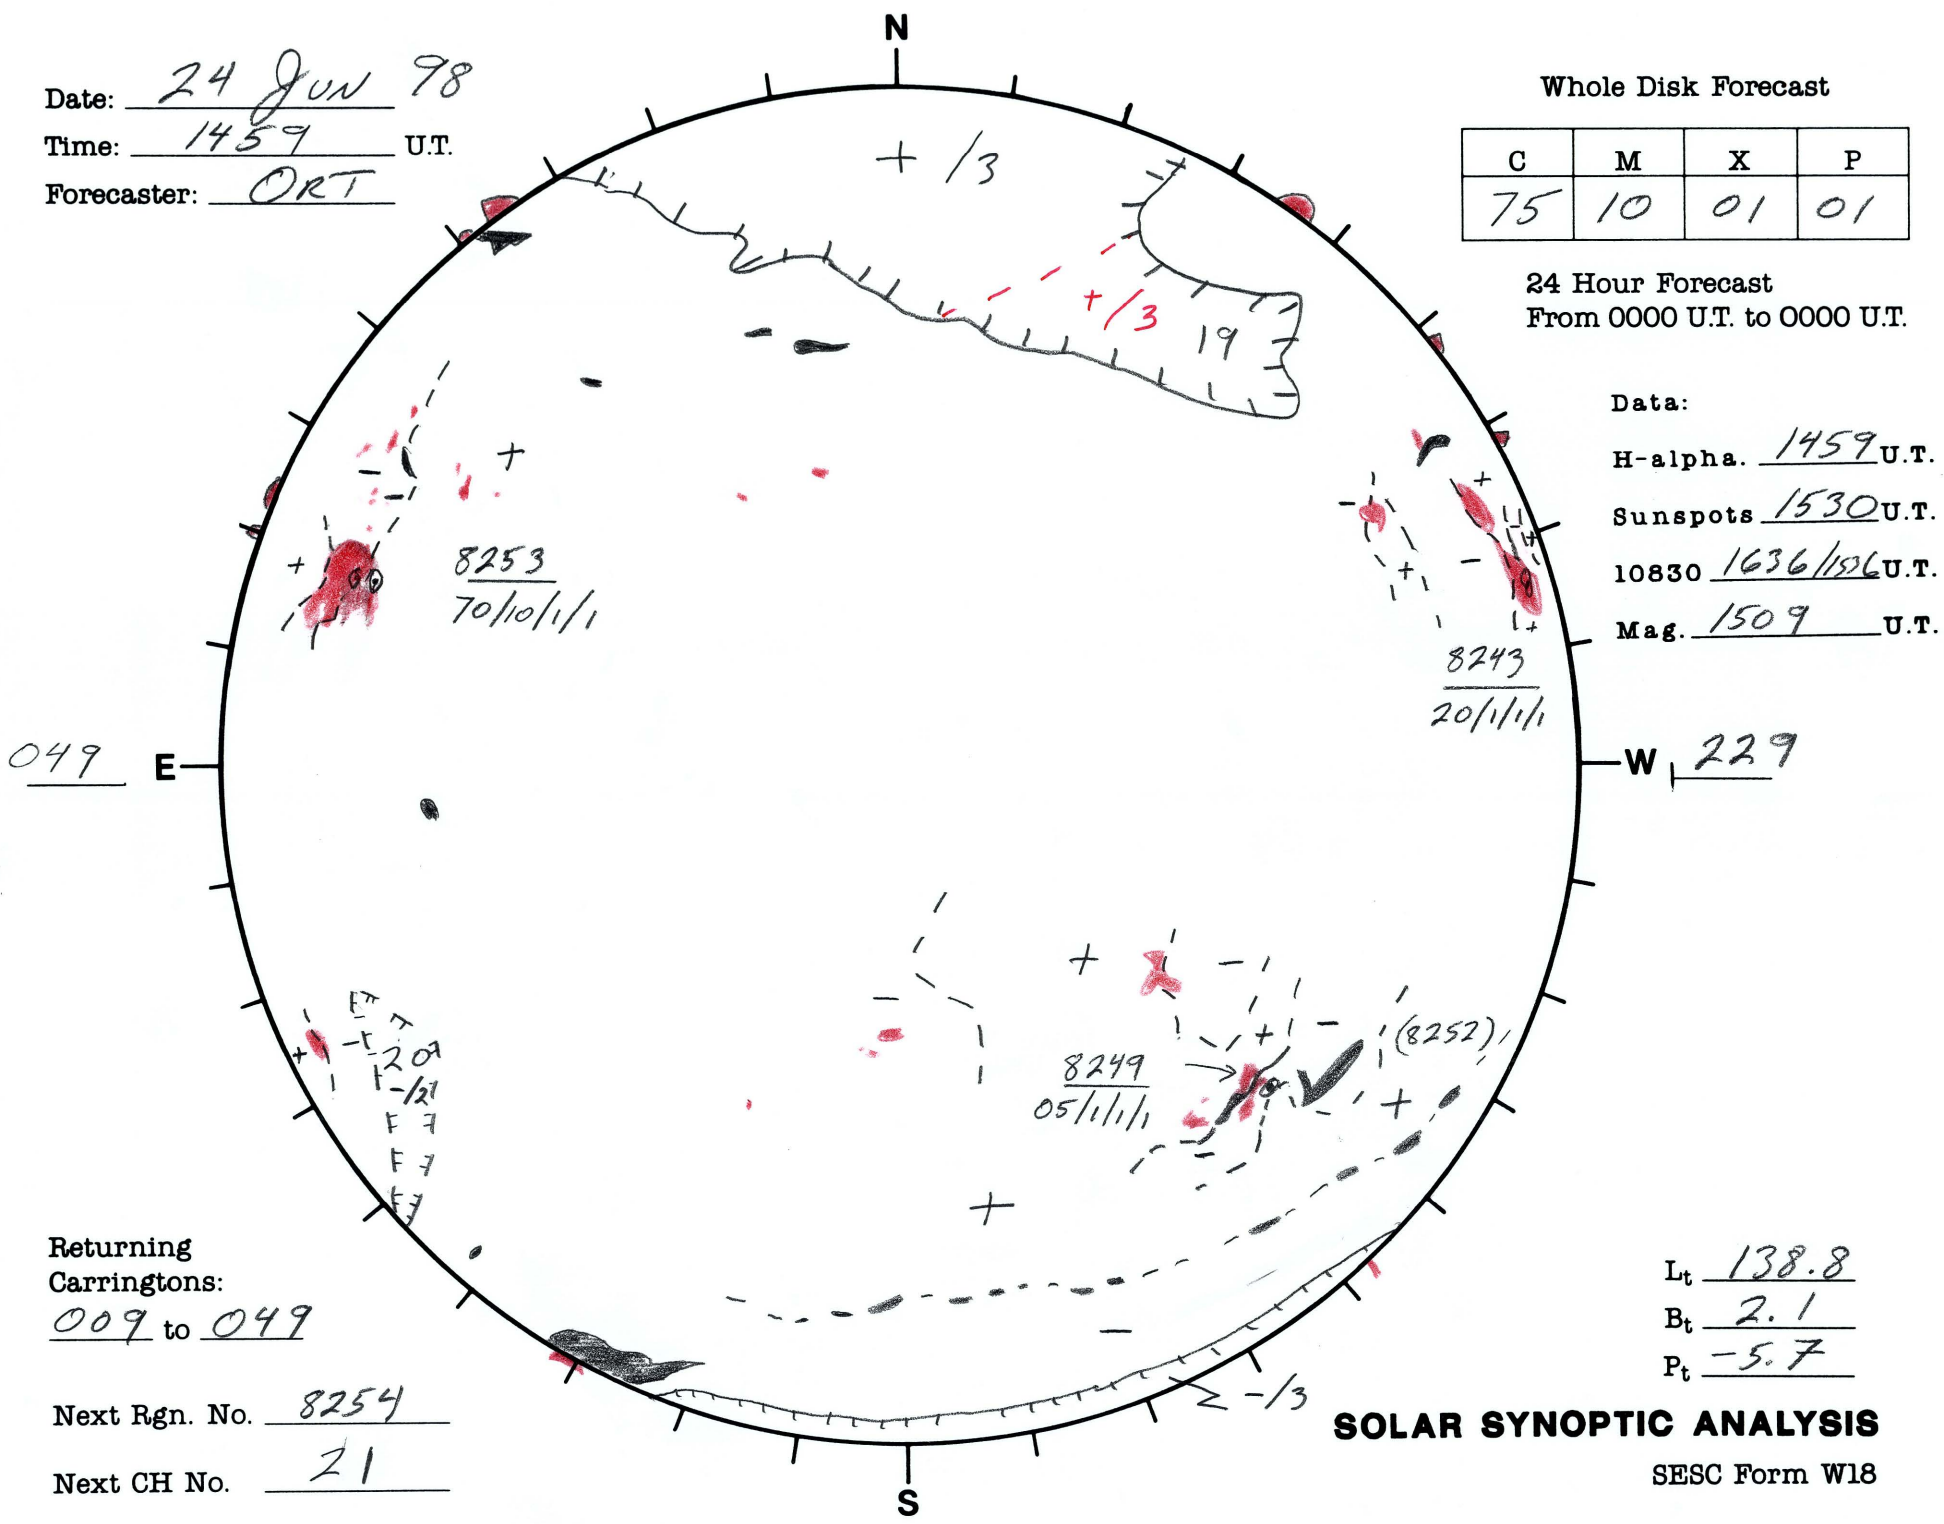

Date: 24 JUN 98
 Time: 1459 U.T.
 Forecaster: ORT

Whole Disk Forecast

C	M	X	P
75	10	01	01

24 Hour Forecast
 From 0000 U.T. to 0000 U.T.

Data:
 H-alpha. 1459 U.T.
 Sunspots 1530 U.T.
 10830 1636/1526 U.T.
 Mag. 1509 U.T.

Returning Carringtons:
009 to 049

Next Rgn. No. 8254
 Next CH No. 21

L_t 138.8
 B_t 2.1
 P_t -5.7

SOLAR SYNOPTIC ANALYSIS

SESC Form W18