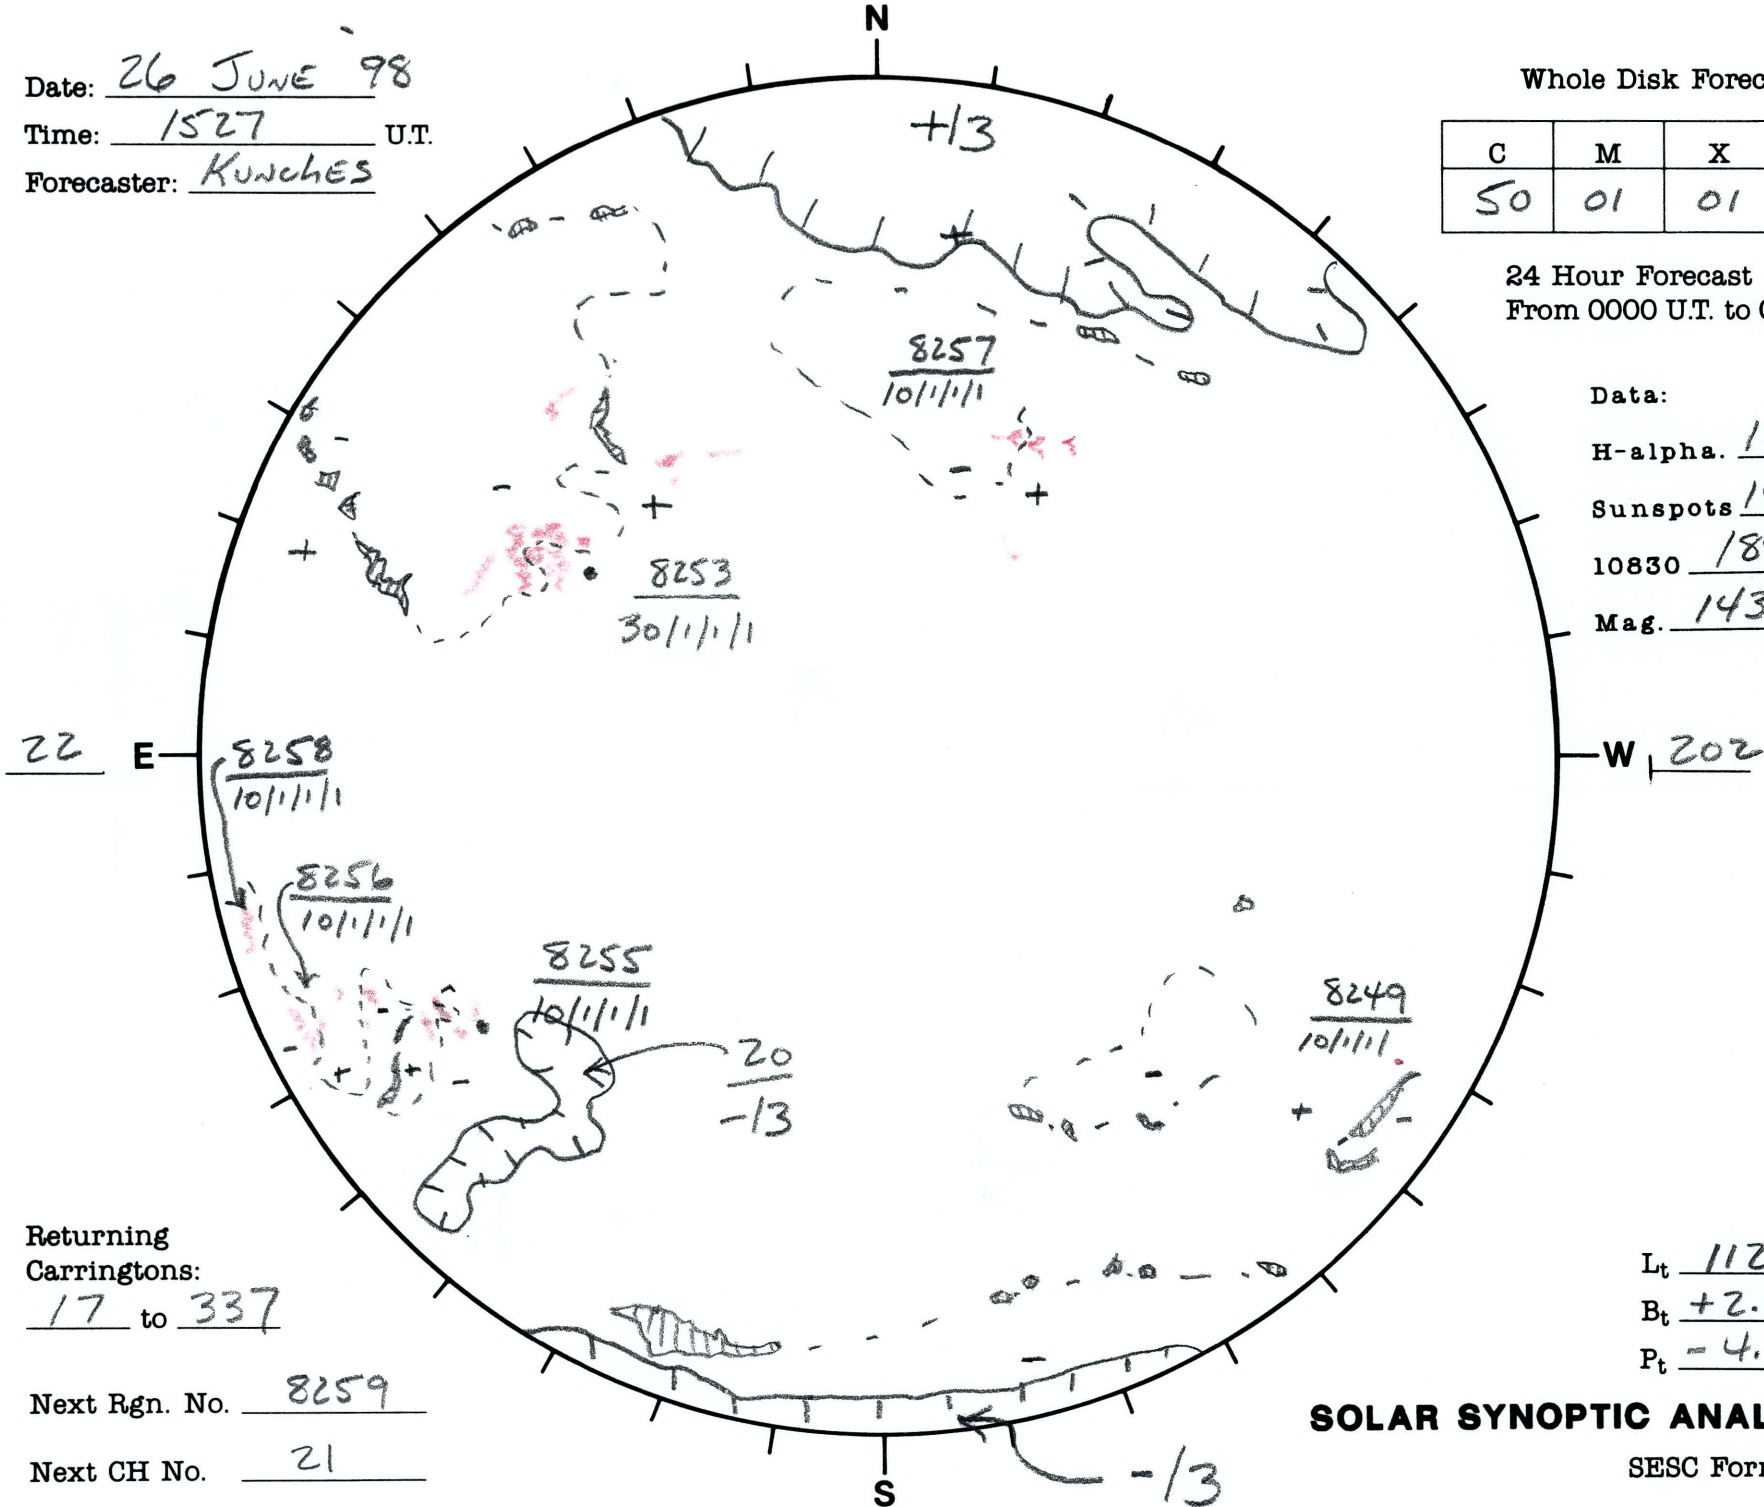

Date: 26 JUNE '98
 Time: 1527 U.T.
 Forecaster: KUNCHES

Whole Disk Forecast

| C | M | X | P |
|----|----|----|----|
| 50 | 01 | 01 | 01 |

24 Hour Forecast
 From 0000 U.T. to 0000 U.T.

Data:
 H-alpha. 1527 U.T.
 Sunspots 1430 U.T.
 10830 1845 U.T.
 Mag. 1430 U.T.

Returning Carringtons:
17 to 337

Next Rgn. No. 8259

Next CH No. 21

L_t 112.1
 B_t +2.4
 P_t -4.8

SOLAR SYNOPTIC ANALYSIS

SESC Form W18