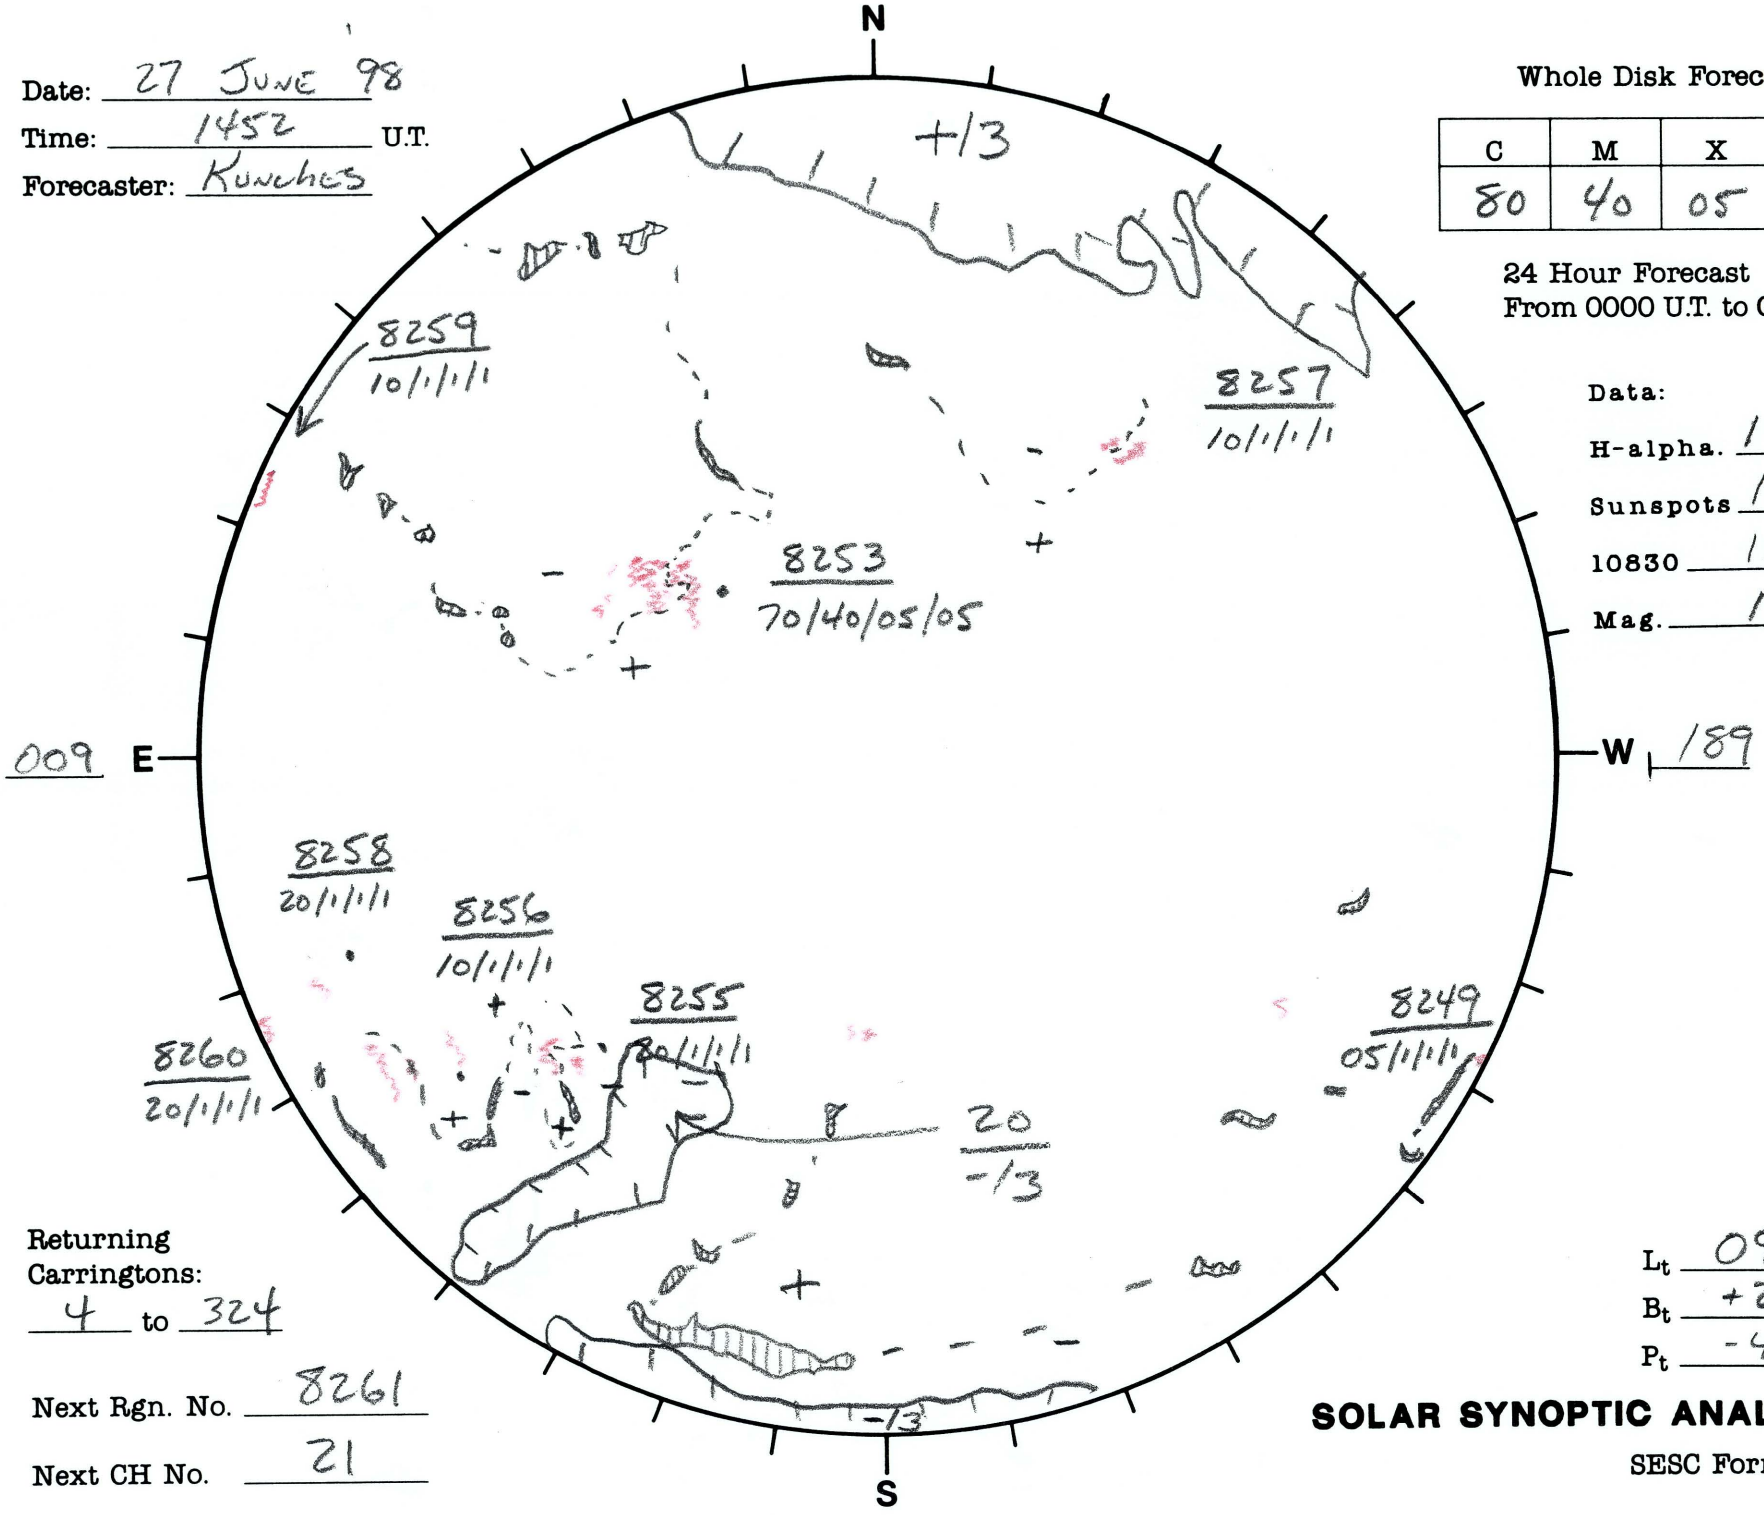

Date: 27 JUNE 98
 Time: 1452 U.T.
 Forecaster: Runches

Whole Disk Forecast

C	M	X	P
80	40	05	05

24 Hour Forecast
 From 0000 U.T. to 0000 U.T.

Data:
 H-alpha. 1452 U.T.
 Sunspots 1551 U.T.
 10830 1532 U.T.
 Mag. 1439 U.T.

Returning Carringtons: 4 to 324
 Next Rgn. No. 8261
 Next CH No. 21

L_t 099
 B_t +2.5
 P_t -4.3

SOLAR SYNOPTIC ANALYSIS