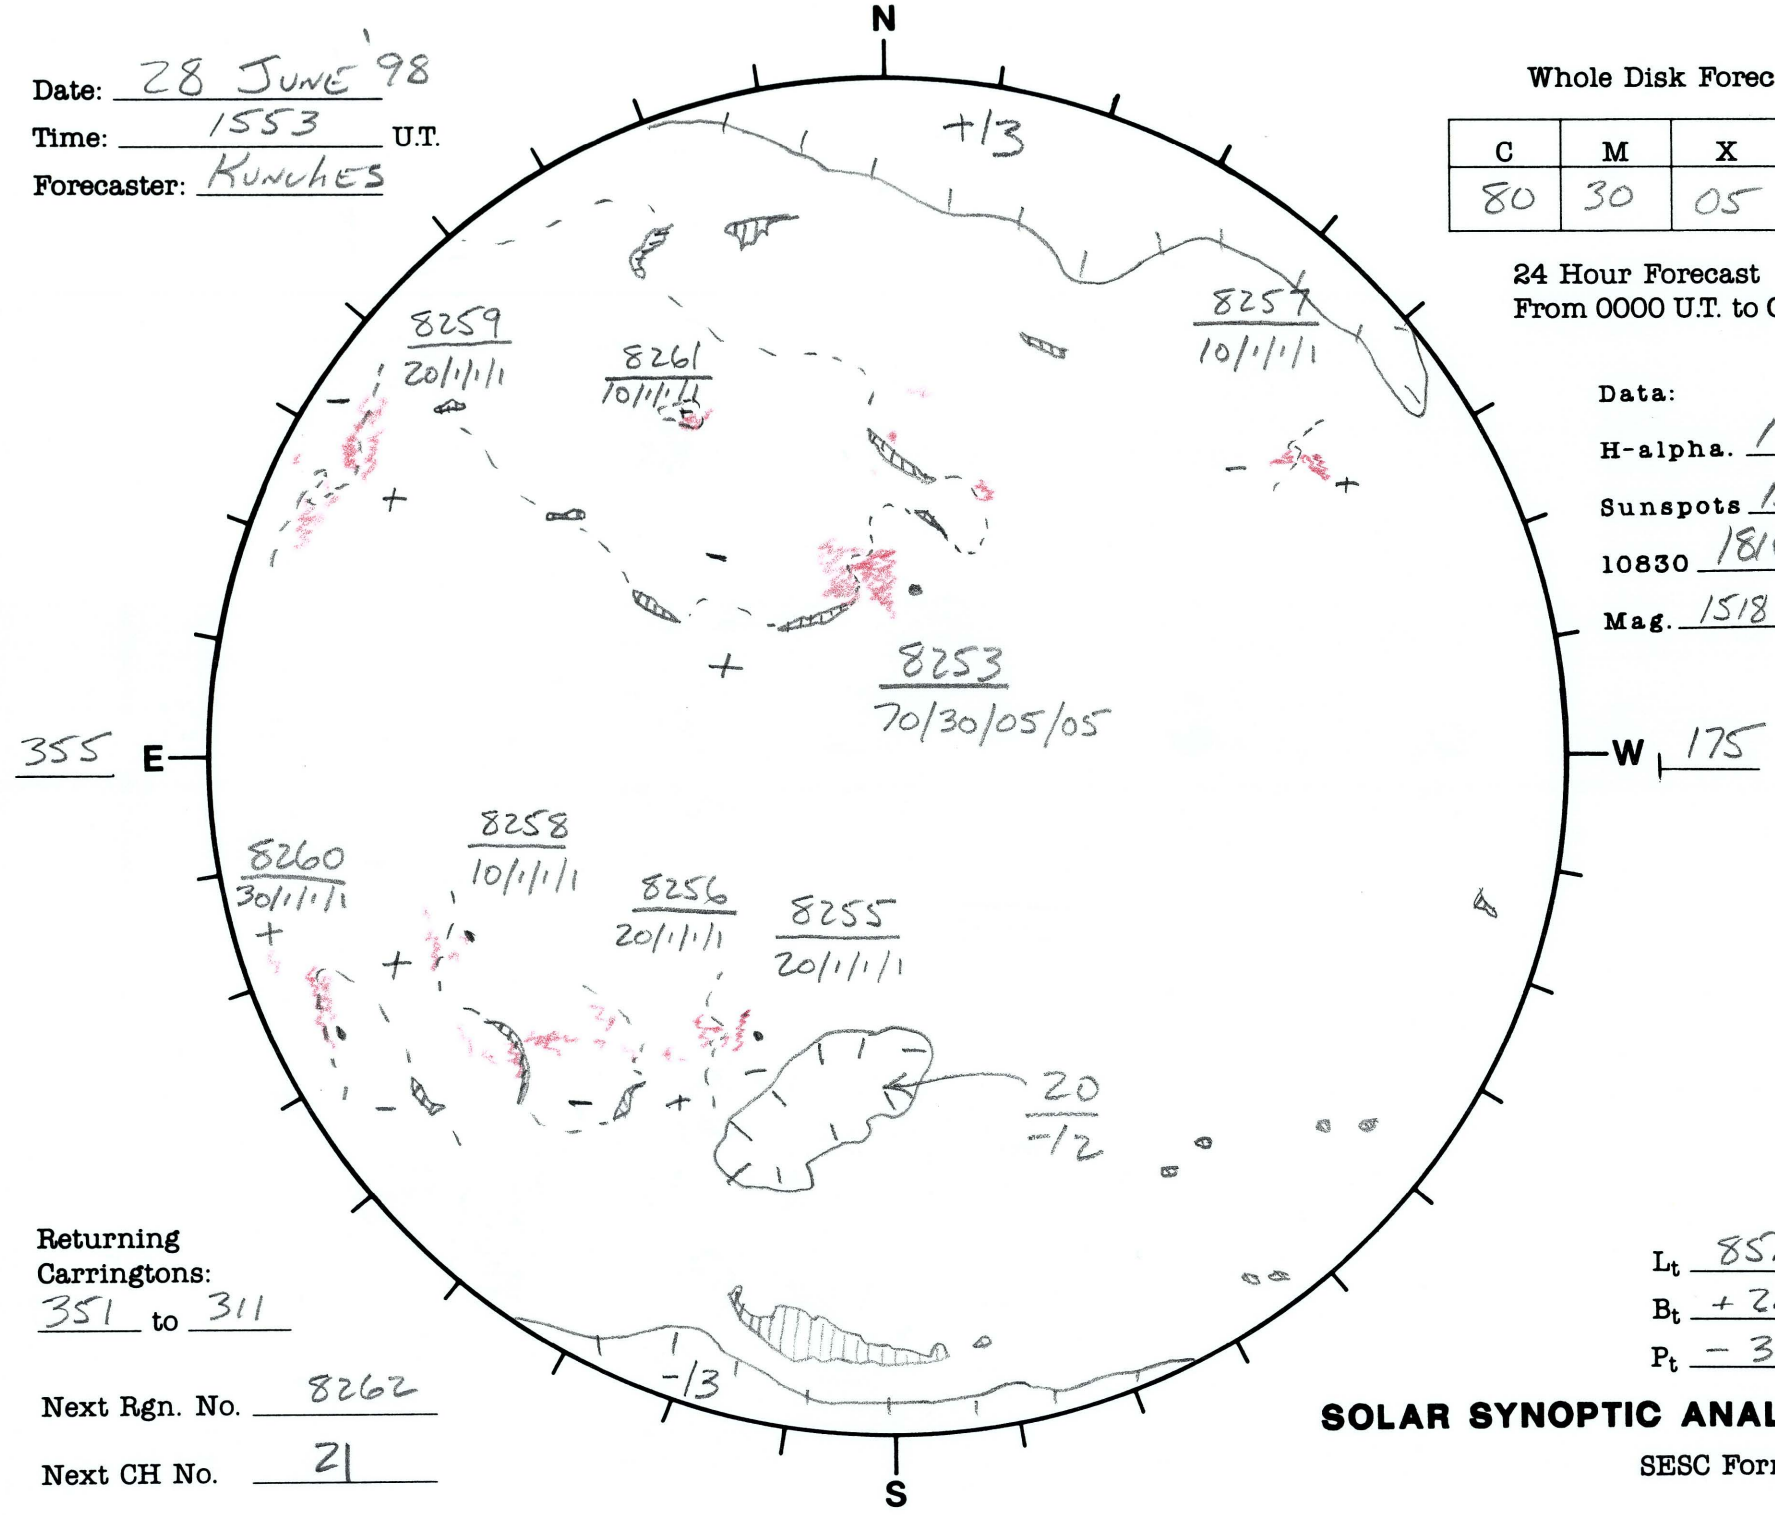

Date: 28 JUNE '98
 Time: 1553 U.T.
 Forecaster: Runches

Whole Disk Forecast

C	M	X	P
80	30	05	05

24 Hour Forecast
 From 0000 U.T. to 0000 U.T.

Data:
 H-alpha. 1553 U.T.
 Sunspots 1512 U.T.
 10830 1816 U.T.
 Mag. 1518 U.T.

Returning Carringtons:
351 to 311

Next Rgn. No. 8262
 Next CH No. 21

L_t 85.4
 B_t +2.6
 P_t -3.9

SOLAR SYNOPTIC ANALYSIS