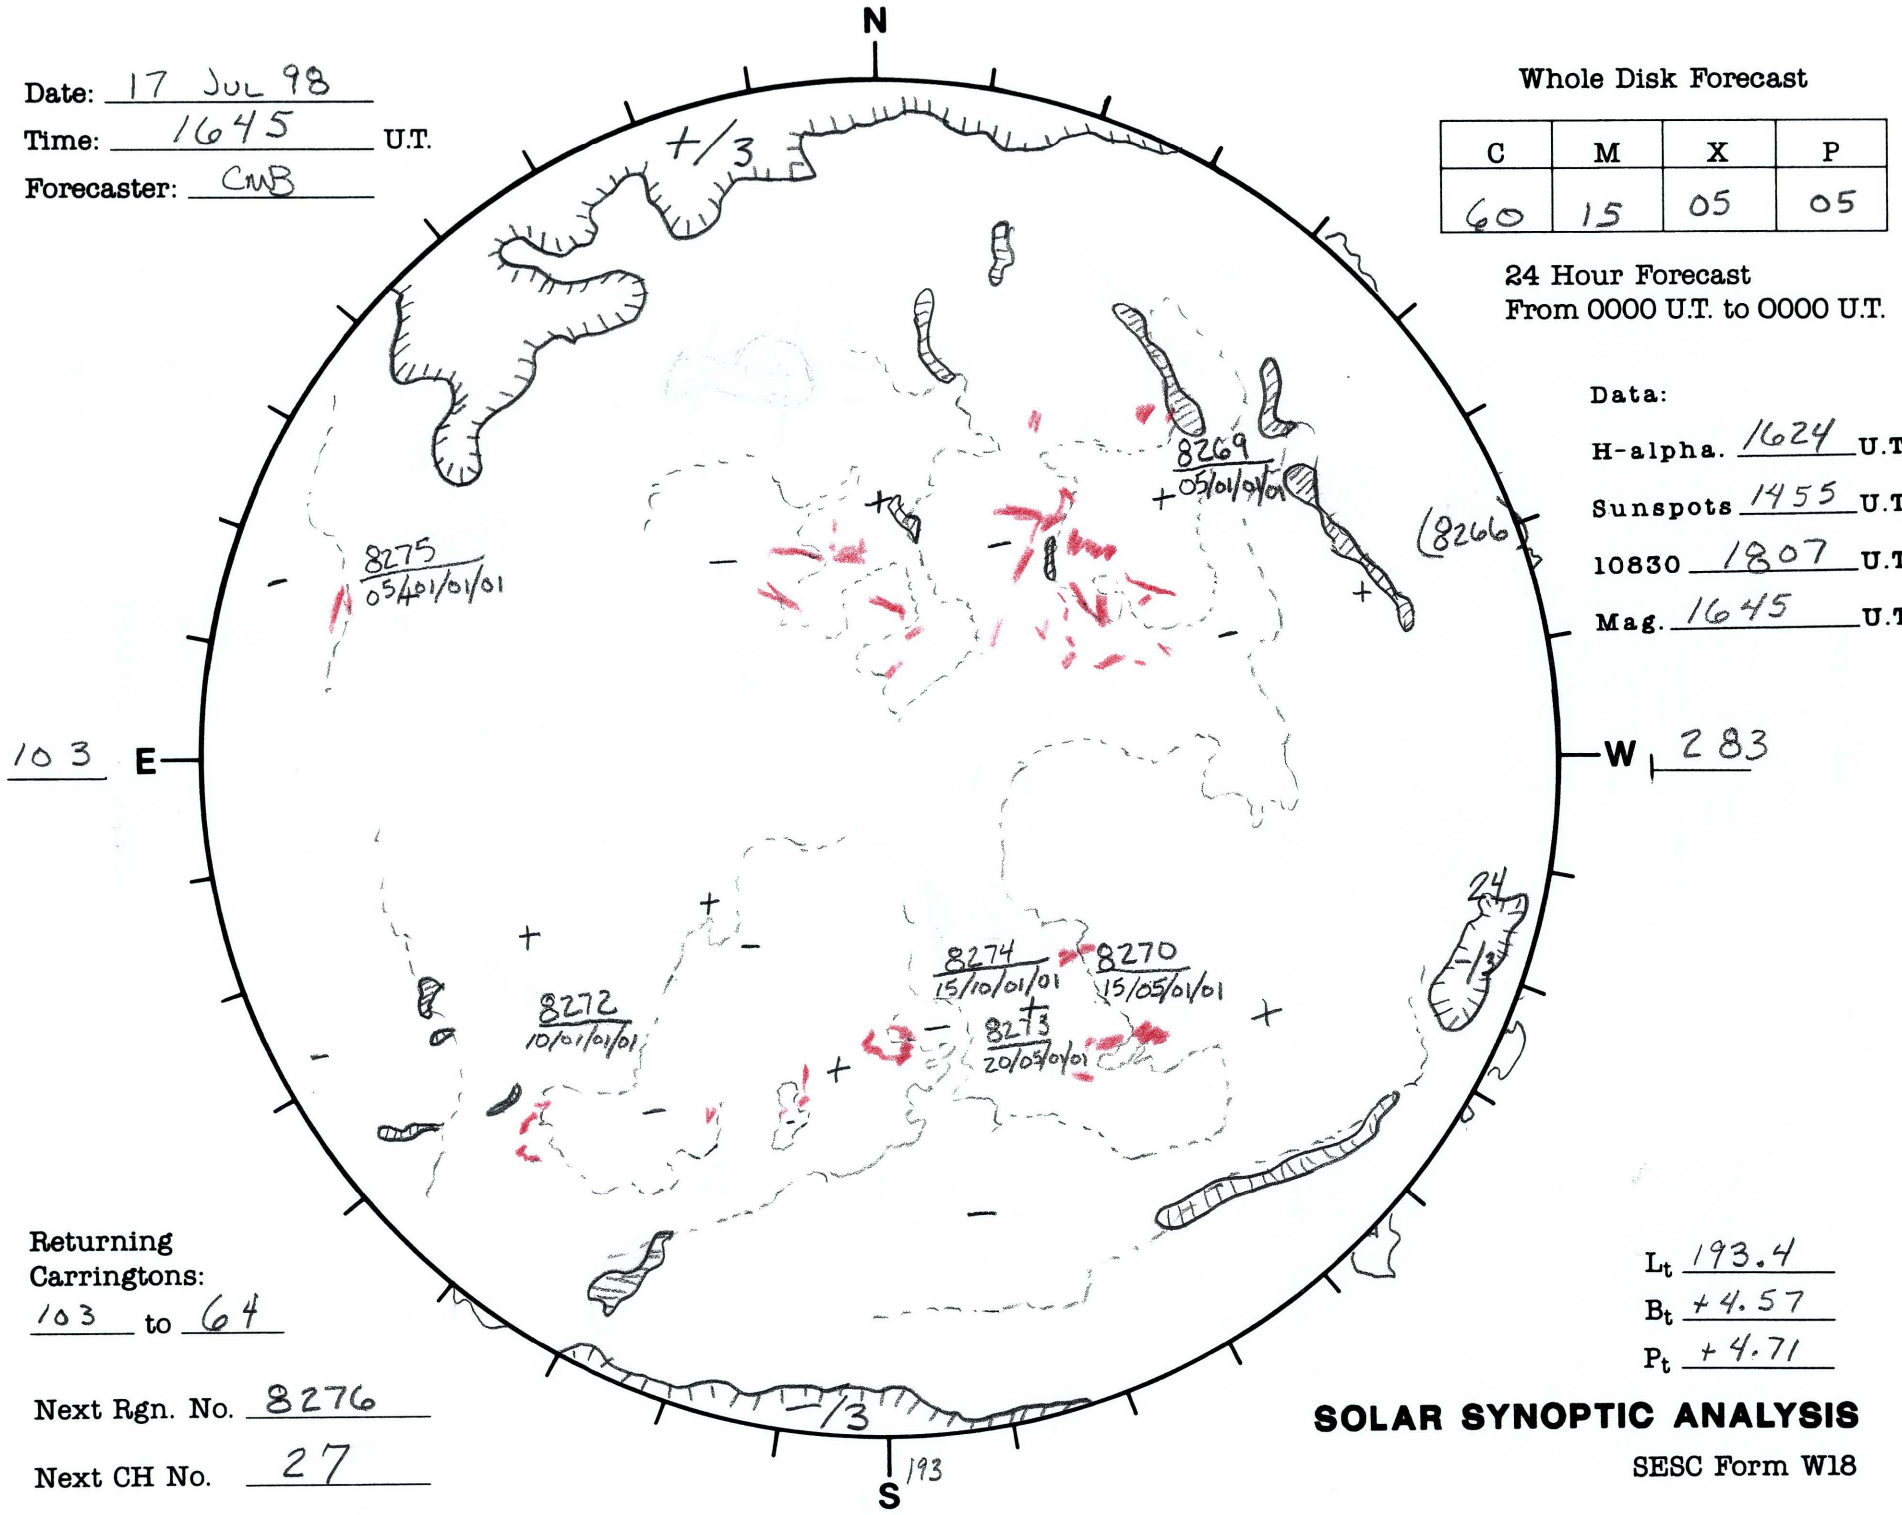

Date: 17 Jul 98
 Time: 1645 U.T.
 Forecaster: CMB

Whole Disk Forecast

C	M	X	P
60	15	05	05

24 Hour Forecast
 From 0000 U.T. to 0000 U.T.

Data:
 H-alpha. 1624 U.T.
 Sunspots 1455 U.T.
 10830 1807 U.T.
 Mag. 1645 U.T.

Returning Carringtons:
103 to 64

Next Rgn. No. 8276

Next CH No. 27

L_t 193.4
 B_t +4.57
 P_t +4.71

SOLAR SYNOPTIC ANALYSIS

SESC Form W18