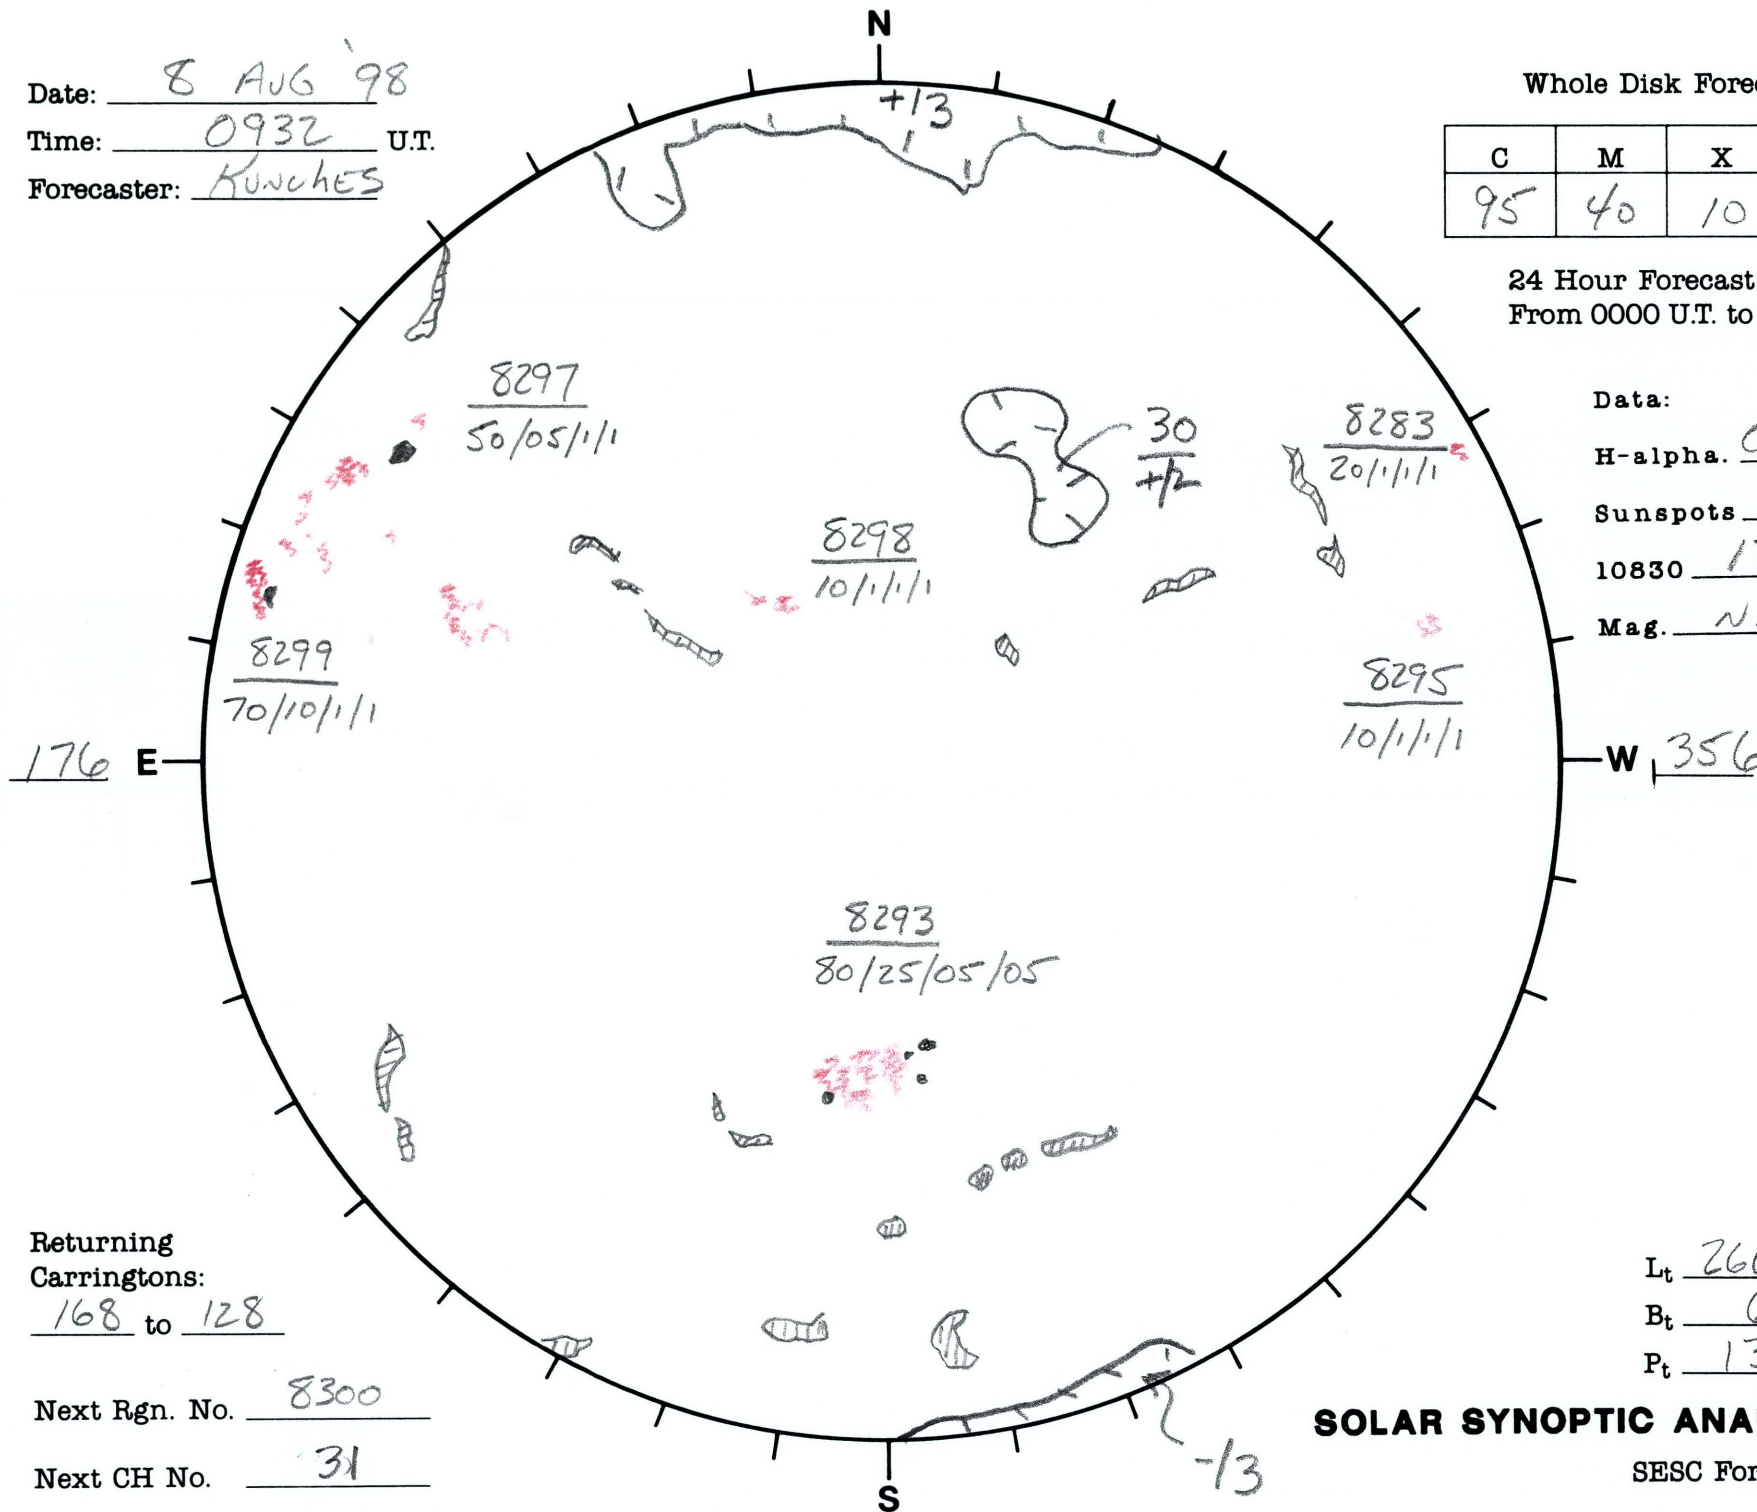

Date: 8 AUG '98
 Time: 0932 U.T.
 Forecaster: Kunches

Whole Disk Forecast

C	M	X	P
95	40	10	10

24 Hour Forecast
 From 0000 U.T. to 0000 U.T.

Data:
 H-alpha. 0932 U.T.
 Sunspots 1510 U.T.
 10830 1743 U.T.
 Mag. NA U.T.

Returning Carringtons:
168 to 128

Next Rgn. No. 8300

Next CH No. 31

L_t 266.4
 B_t 6.3
 P_t 13.6

SOLAR SYNOPTIC ANALYSIS

SESC Form W18