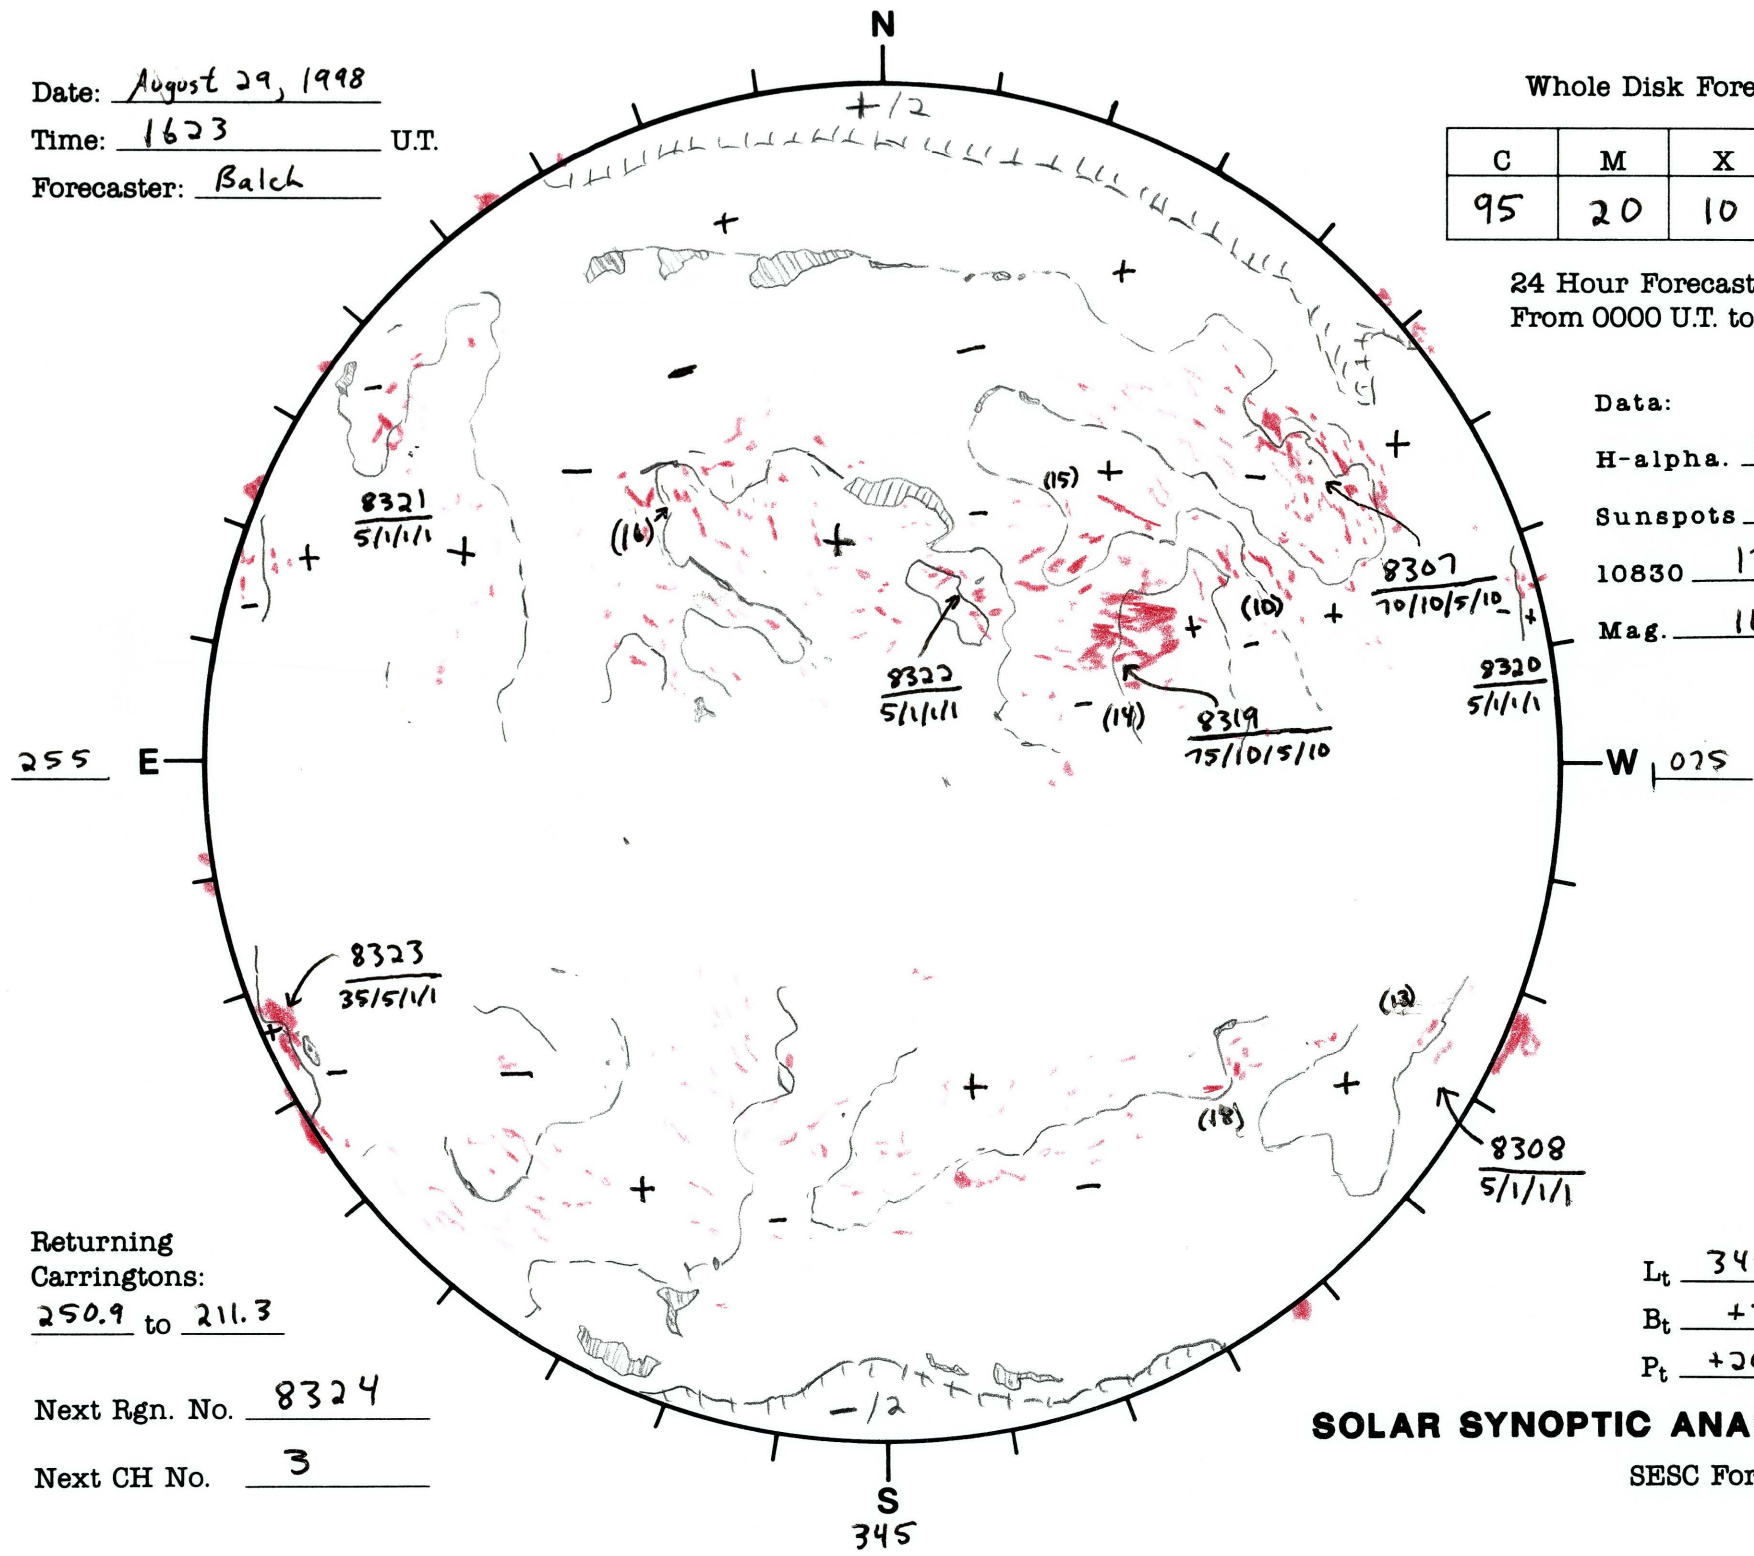

Date: August 29, 1998
 Time: 1623 U.T.
 Forecaster: Balch

Whole Disk Forecast

C	M	X	P
95	20	10	15

24 Hour Forecast
 From 0000 U.T. to 0000 U.T.

Data:
 H-alpha. 1623 U.T.
 Sunspots 1550 U.T.
 10830 1712 U.T.
 Mag. 1607 U.T.

Returning Carringtons:
250.9 to 211.3

Next Rgn. No. 8324
 Next CH No. 3

L_t 345.1
 B_t +7.2
 P_t +20.41

SOLAR SYNOPTIC ANALYSIS