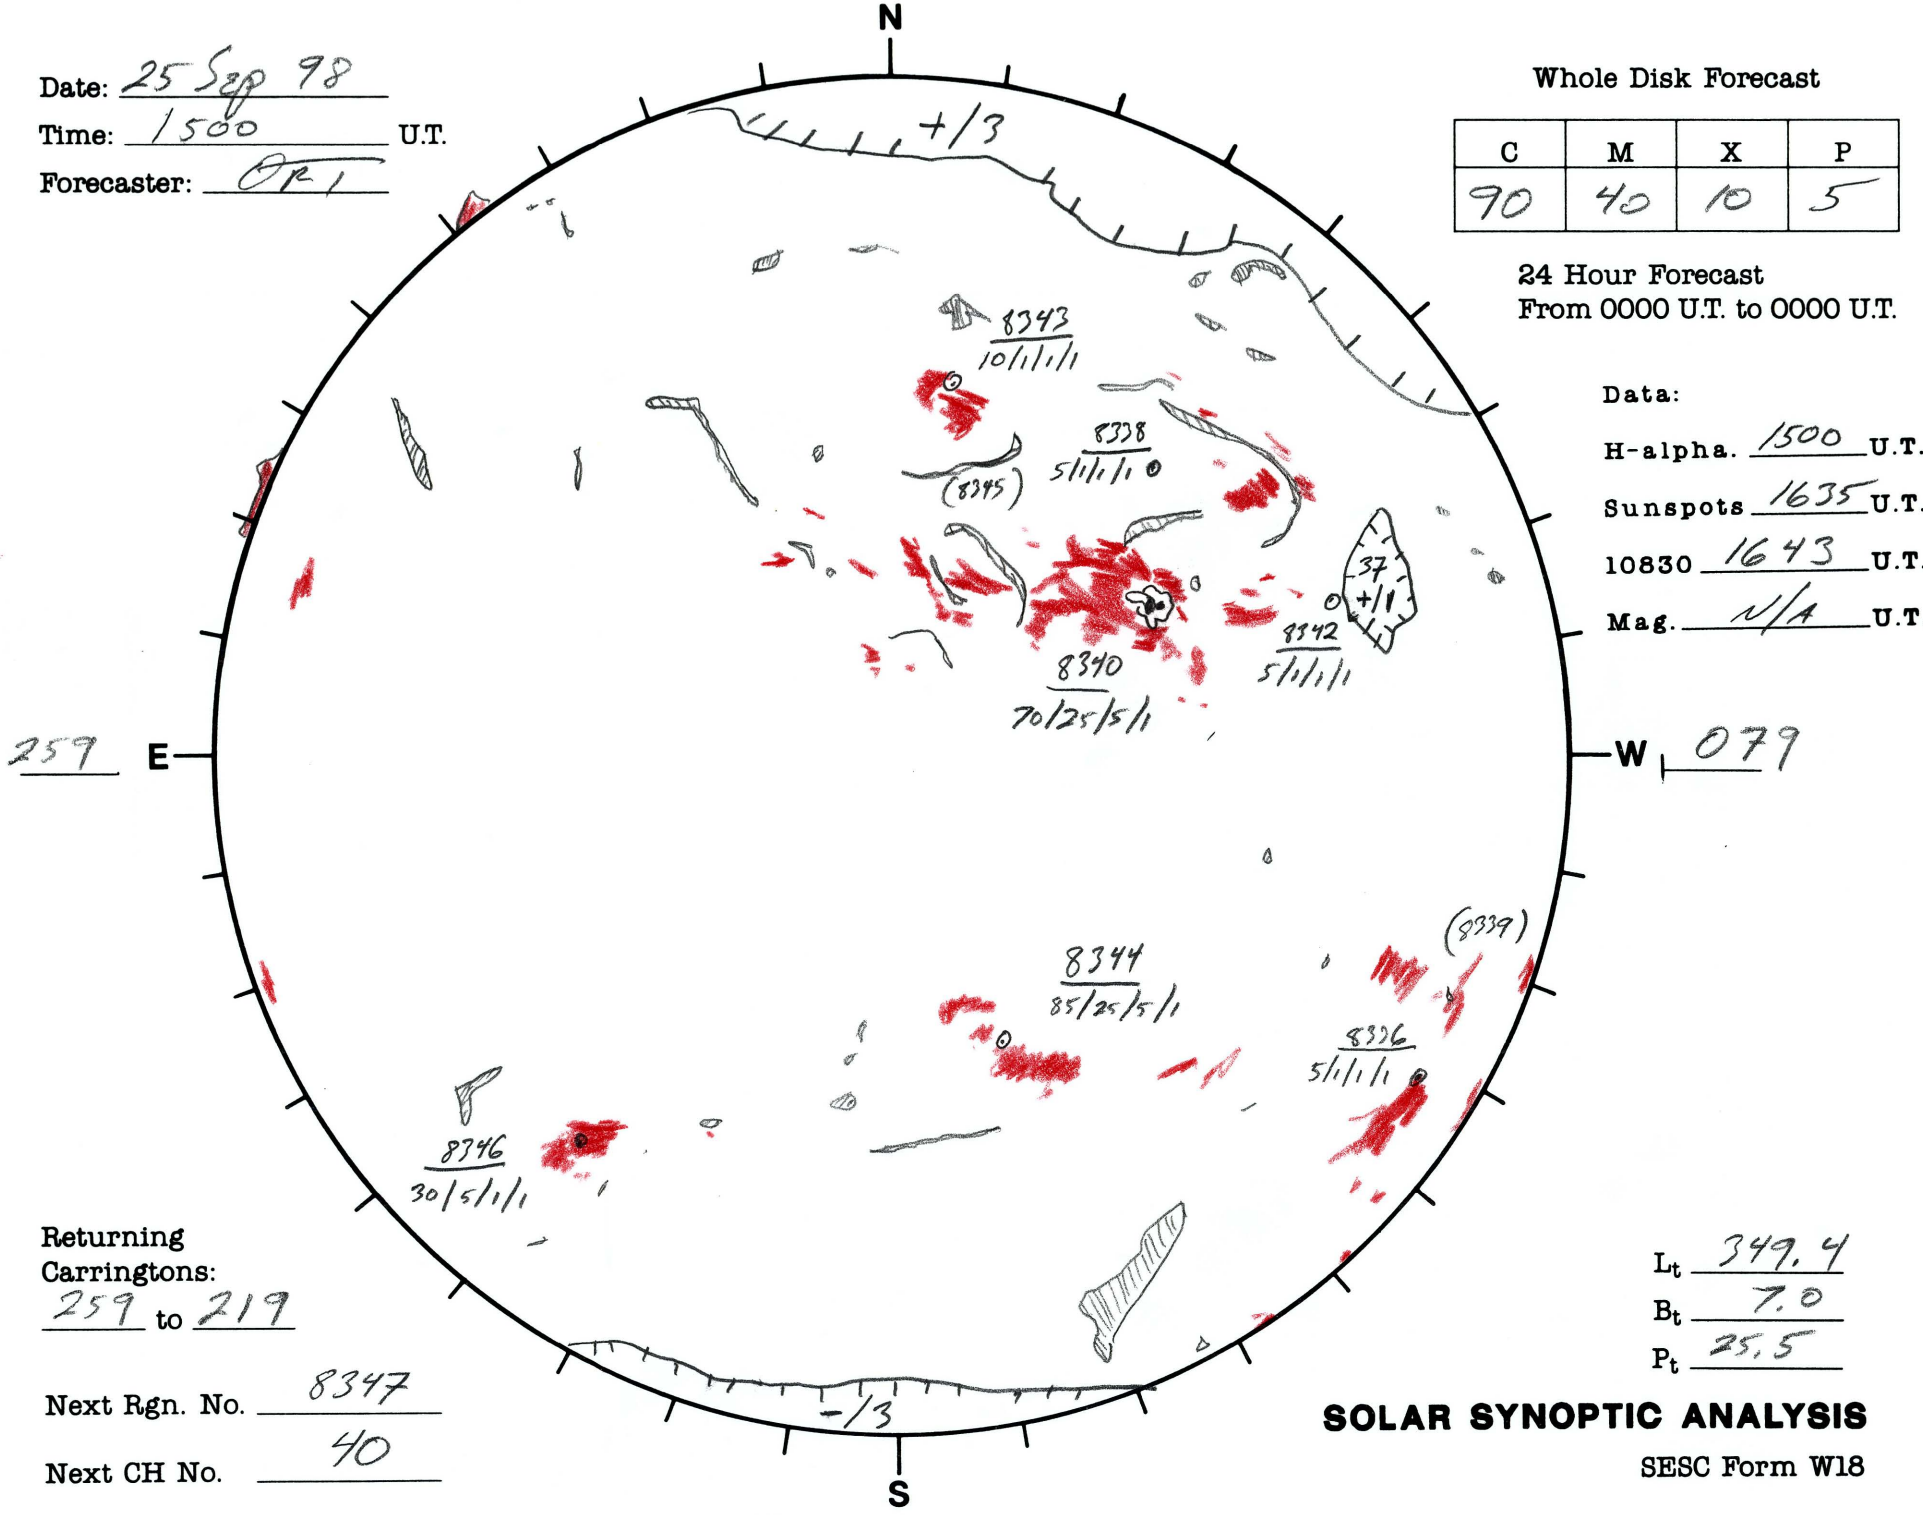

Date: 25 Sep 98
 Time: 1500 U.T.
 Forecaster: OP-1

Whole Disk Forecast

C	M	X	P
90	40	10	5

24 Hour Forecast
 From 0000 U.T. to 0000 U.T.

Data:
 H-alpha. 1500 U.T.
 Sunspots 1635 U.T.
 10830 1643 U.T.
 Mag. N/A U.T.

Returning Carringtons:
259 to 219

Next Rgn. No. 8347
 Next CH No. 40

Lt 349.4
 Bt 7.0
 Pt 25.5

SOLAR SYNOPTIC ANALYSIS