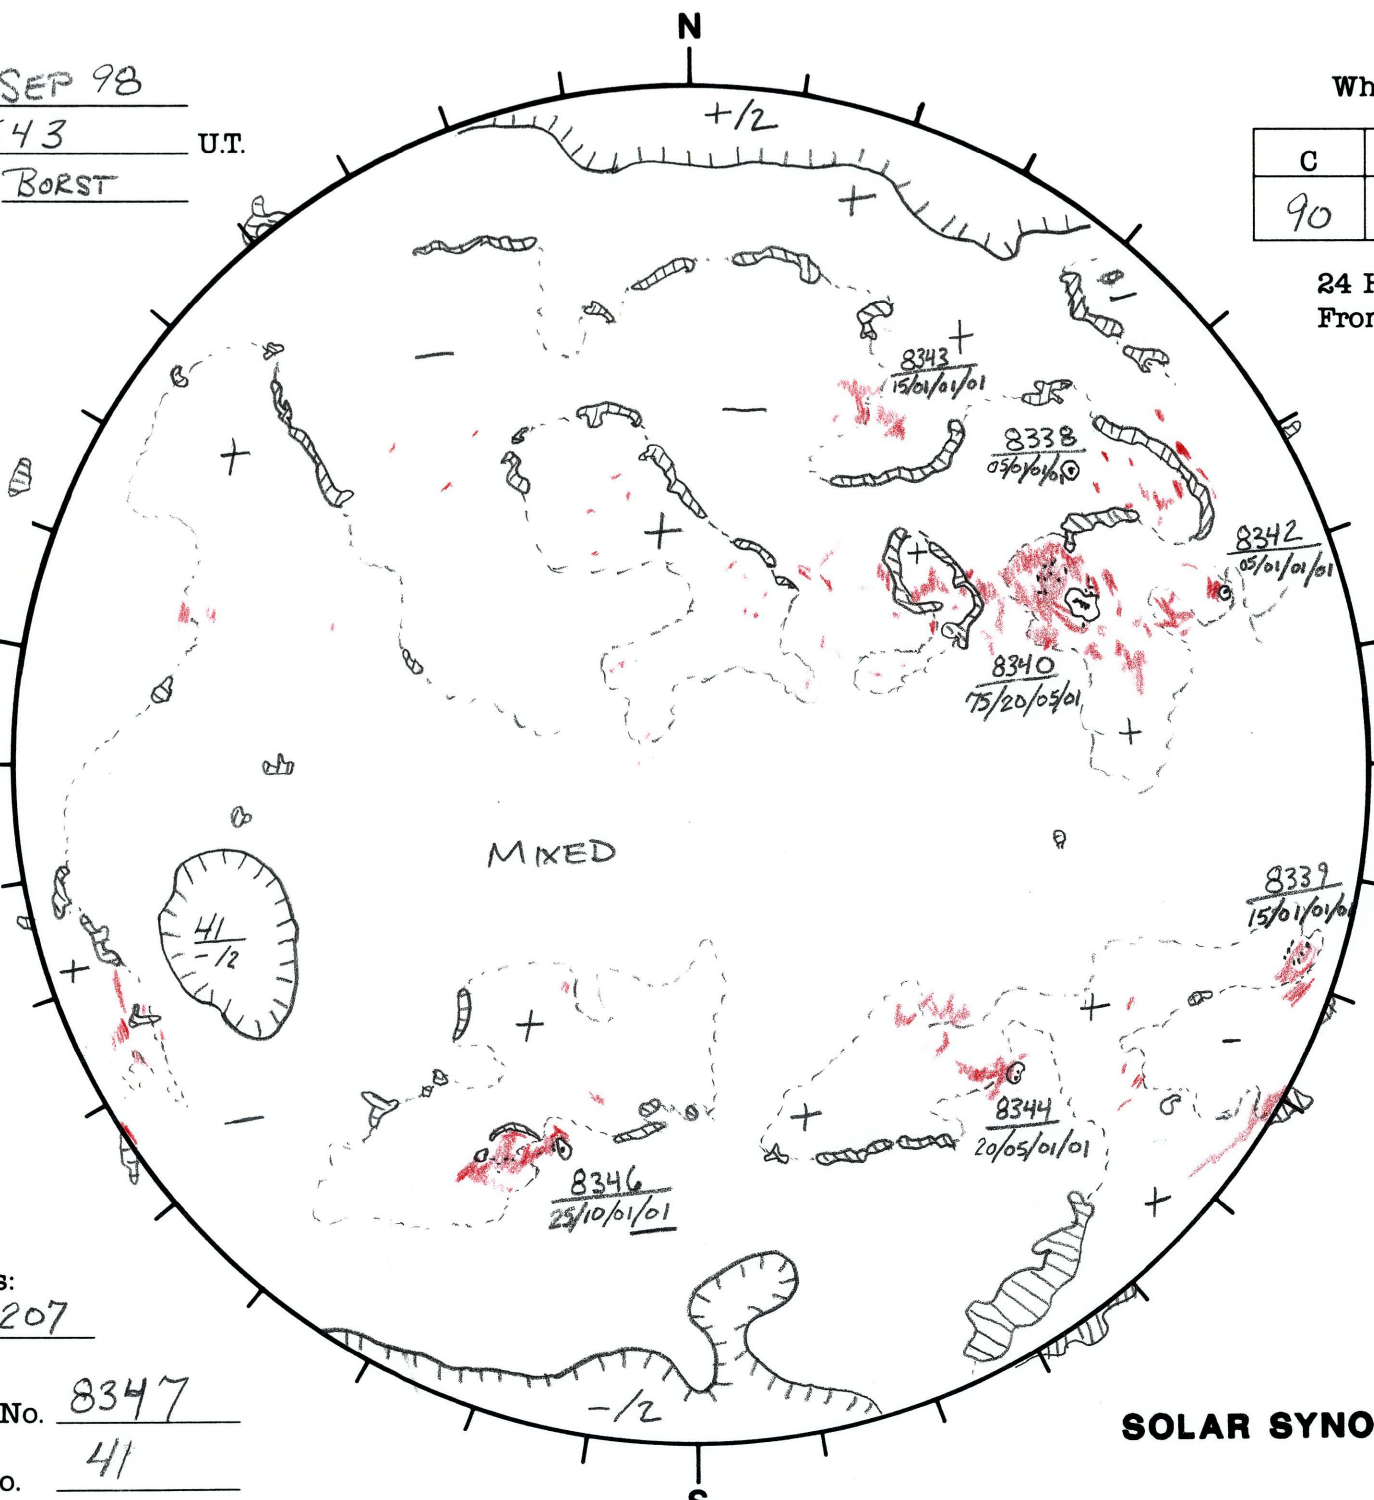

Date: 26 SEP 98
 Time: 1543 U.T.
 Forecaster: BORST

Whole Disk Forecast

C	M	X	P
90	30	05	01

24 Hour Forecast
 From 0000 U.T. to 0000 U.T.

Data:
 H-alpha. 1543 U.T.
 Sunspots 1500 U.T.
 10830 N/A U.T.
 Mag. 1705 U.T.

246 E

W 066

Returning Carringtons:
246 to 207

Next Rgn. No. 8347

Next CH No. 41

L_t 335.8
 B_t +6.9
 P_t +25.6

SOLAR SYNOPTIC ANALYSIS