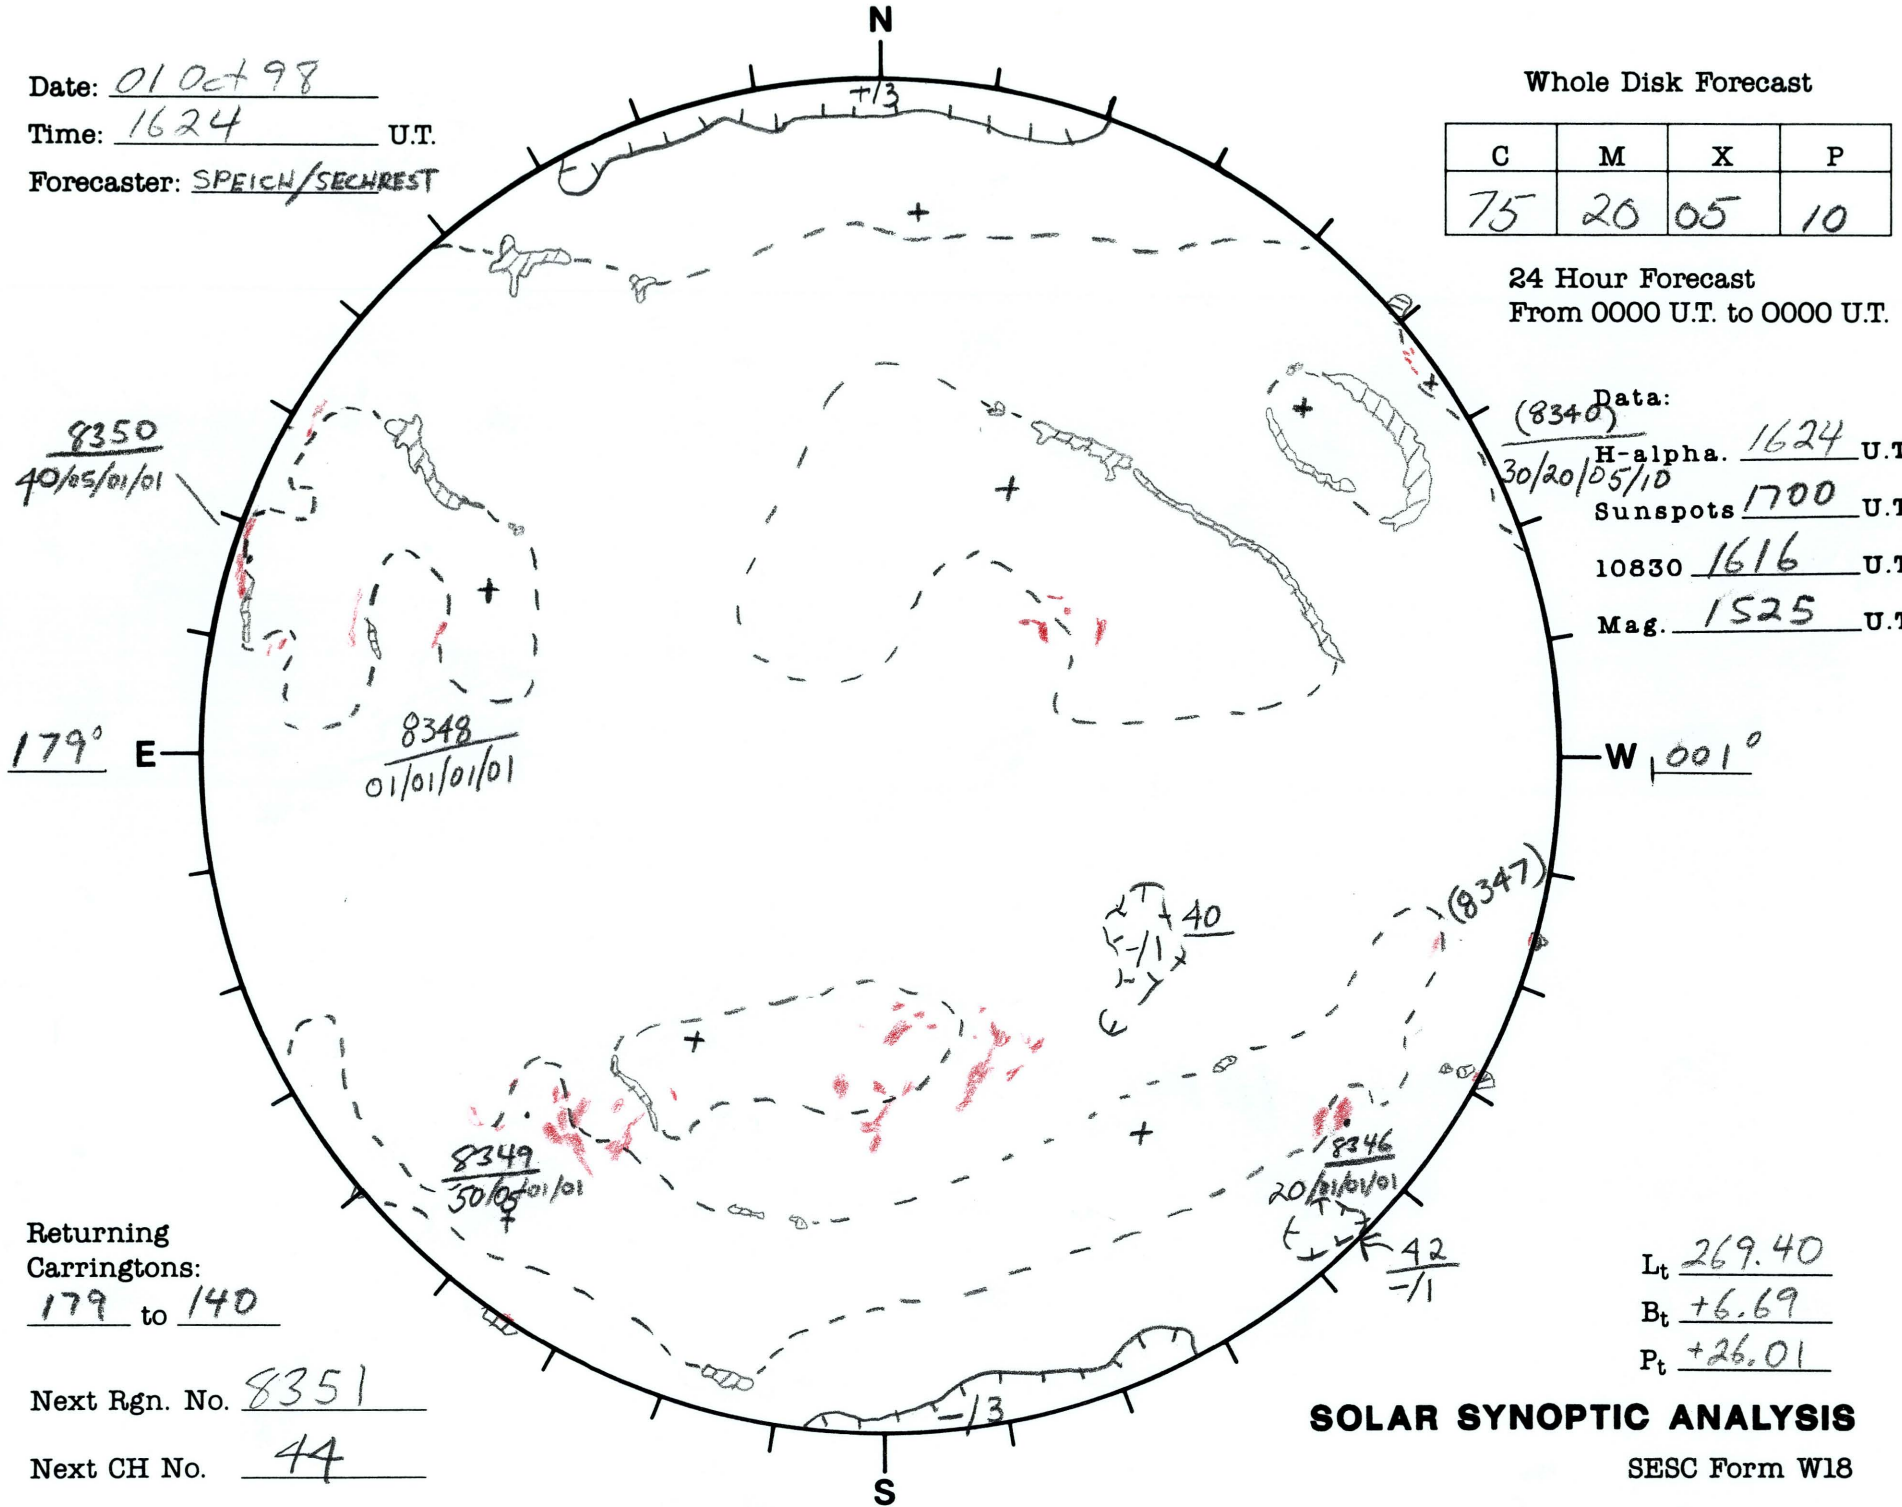

Date: 01 Oct 98
 Time: 1624 U.T.
 Forecaster: SPEICH/SECHREST

Whole Disk Forecast

C	M	X	P
75	20	05	10

24 Hour Forecast
 From 0000 U.T. to 0000 U.T.

Data:
 (8340)
 H-alpha. 1624 U.T.
 30/20/05/10
 Sunspots 1700 U.T.
 10830 1616 U.T.
 Mag. 1525 U.T.

Returning Carringtons:
179 to 140

Next Rgn. No. 8351

Next CH No. 44

Lt 269.40
 Bt +6.69
 Pt +26.01

SOLAR SYNOPTIC ANALYSIS