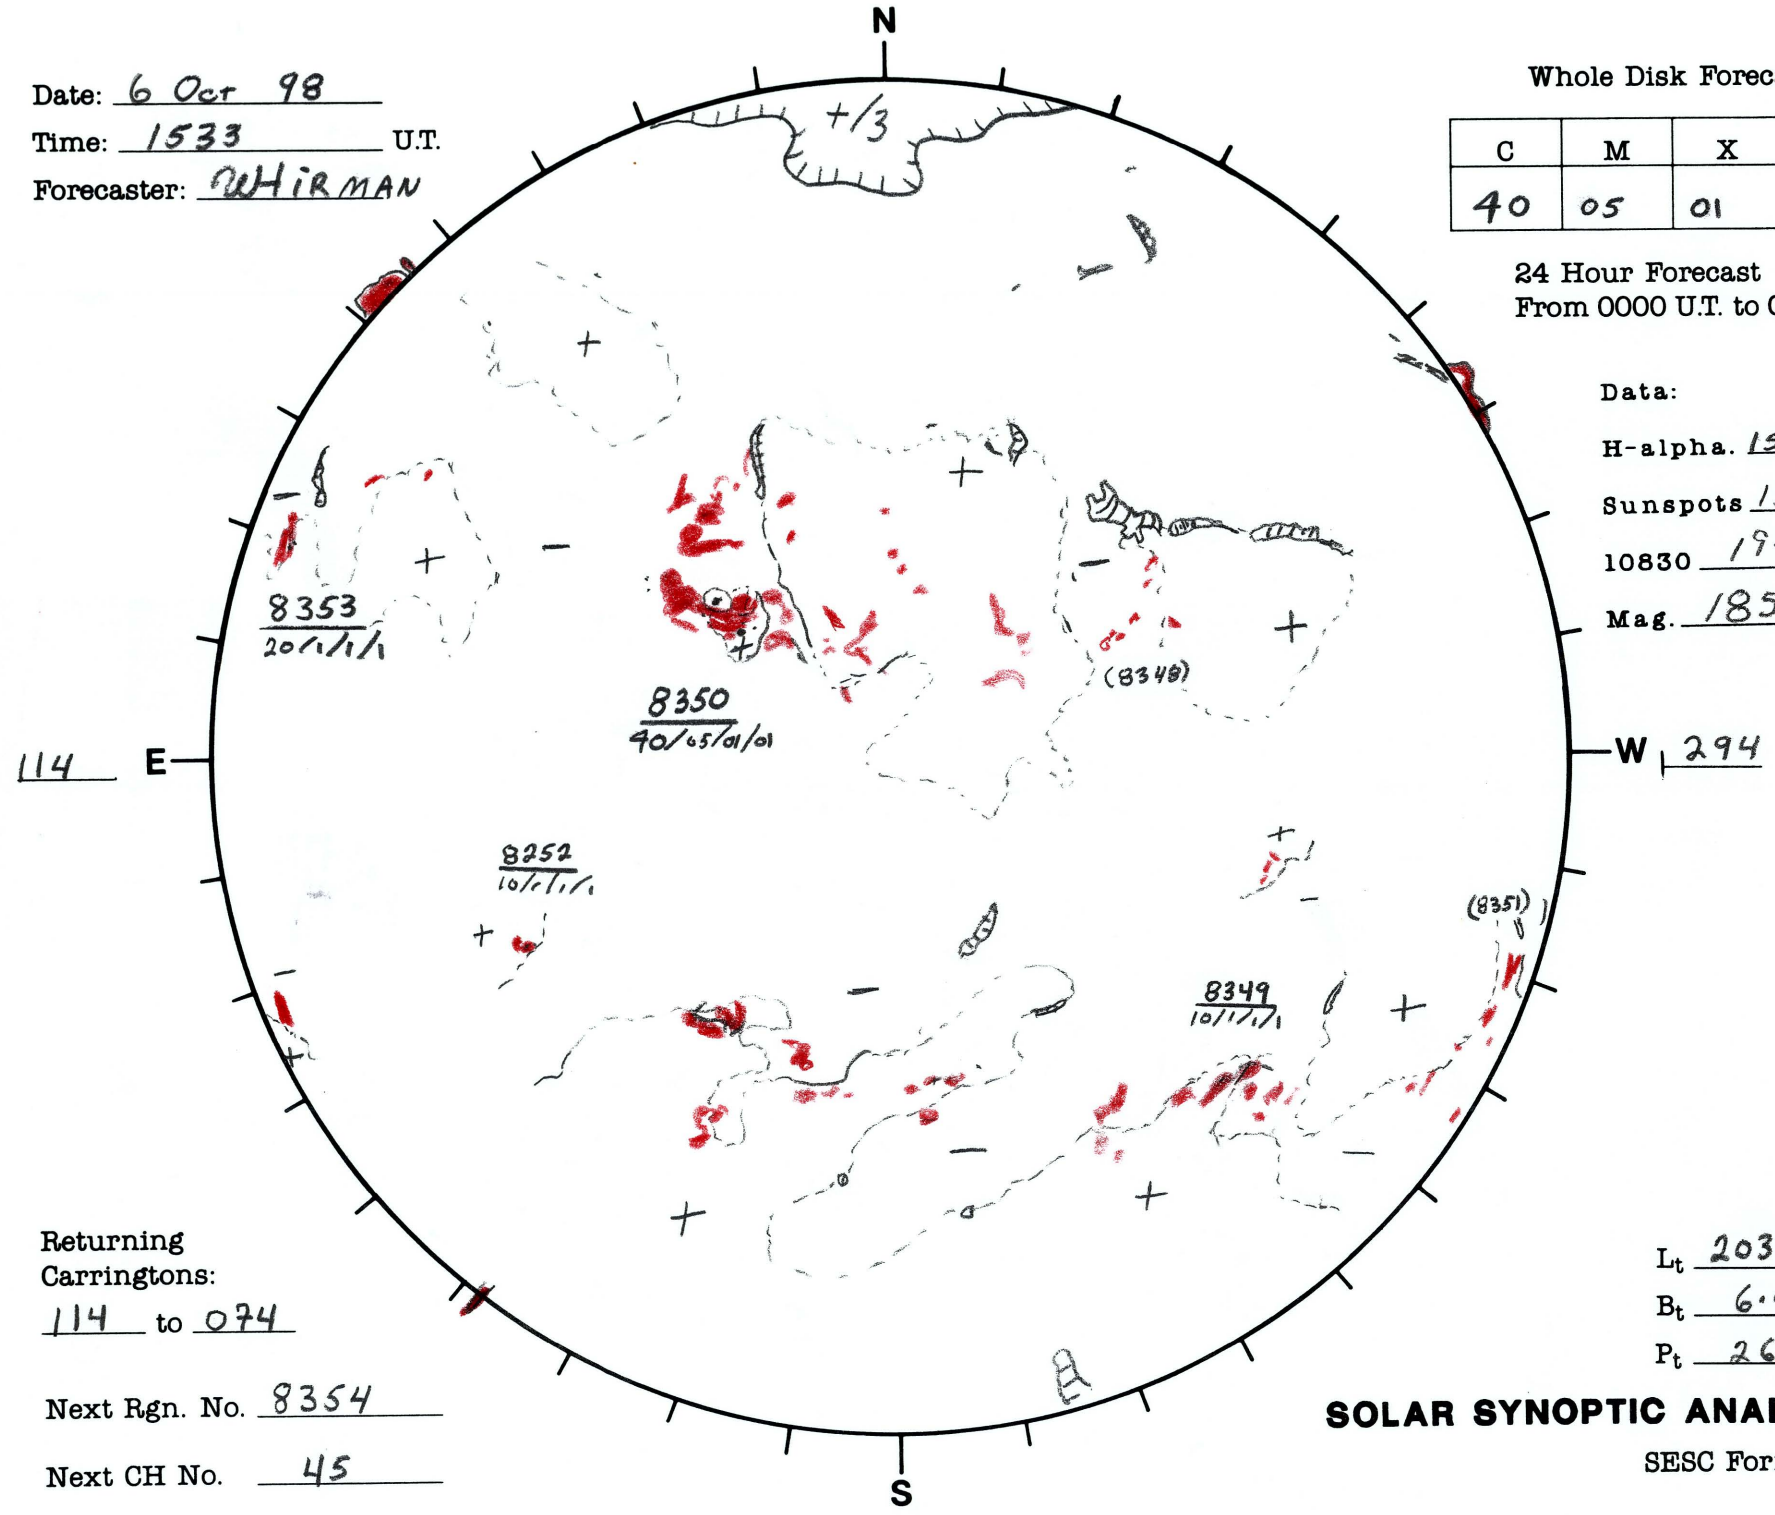

Date: 6 Oct 98
 Time: 1533 U.T.
 Forecaster: WHIRMAN

Whole Disk Forecast

C	M	X	P
40	05	01	01

24 Hour Forecast
 From 0000 U.T. to 0000 U.T.

Data:
 H-alpha. 1553 U.T.
 Sunspots 1505 U.T.
 10830 1948 U.T.
 Mag. 1858 U.T.

Returning Carringtons:
114 to 074

Next Rgn. No. 8354

Next CH No. 45

L_t 203.9
 B_t 6.4
 P_t 26.2

SOLAR SYNOPTIC ANALYSIS