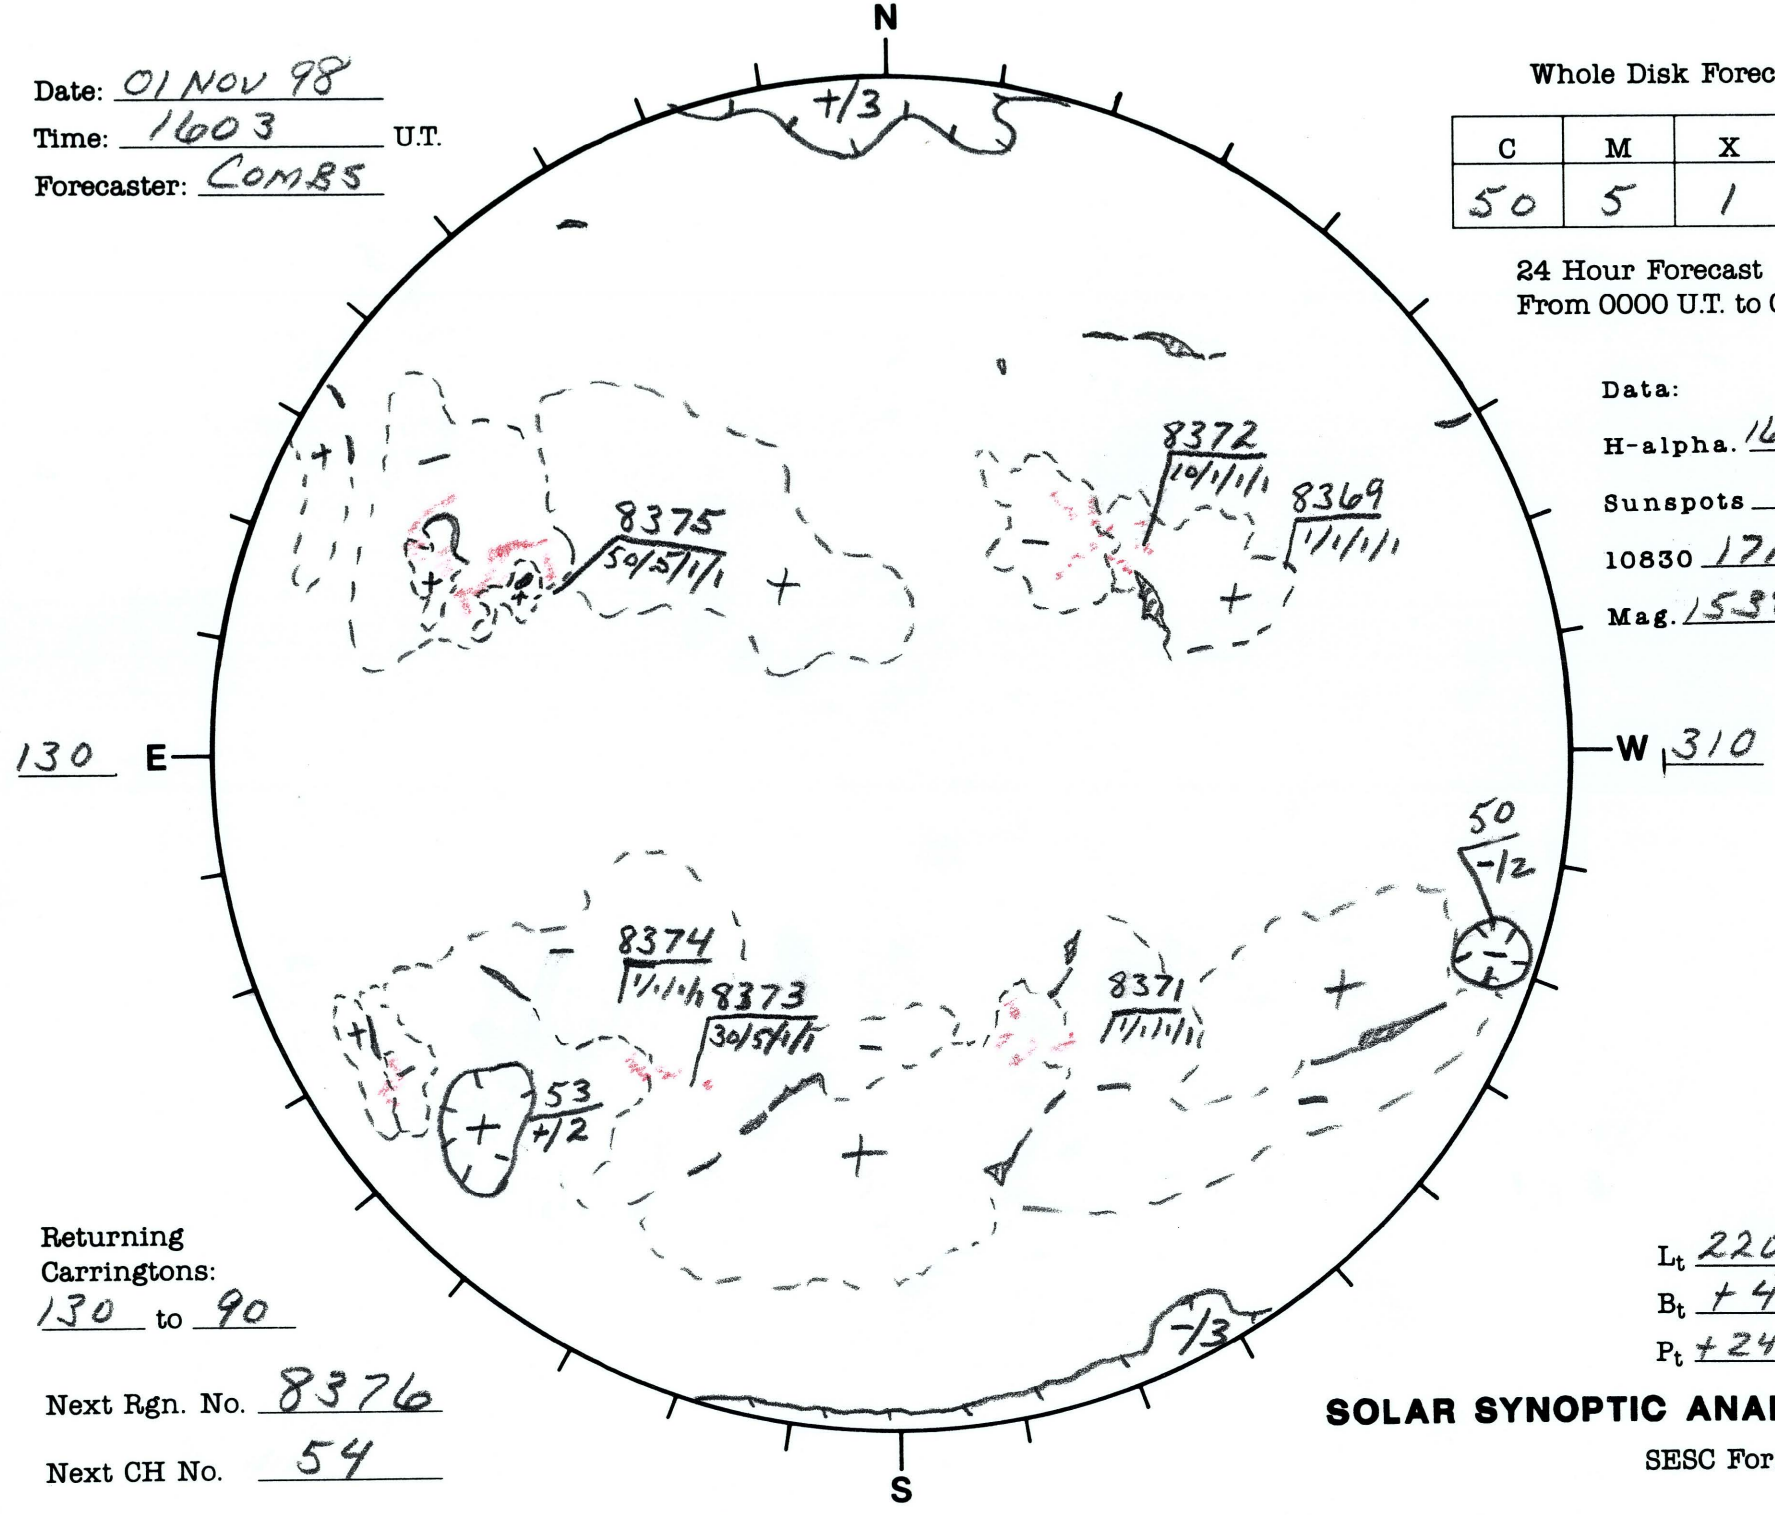

Date: 01 NOV 98
 Time: 1603 U.T.
 Forecaster: COMBS

Whole Disk Forecast

C	M	X	P
50	5	1	1

24 Hour Forecast
 From 0000 U.T. to 0000 U.T.

Data:
 H-alpha. 1603 U.T.
 Sunspots - U.T.
 10830 1710 U.T.
 Mag. 1538 U.T.

Returning Carringtons:
130 to 90

Next Rgn. No. 8376
 Next CH No. 54

L_t 220.7
 B_t +4.3
 P_t +24.4

SOLAR SYNOPTIC ANALYSIS

SESC Form W18