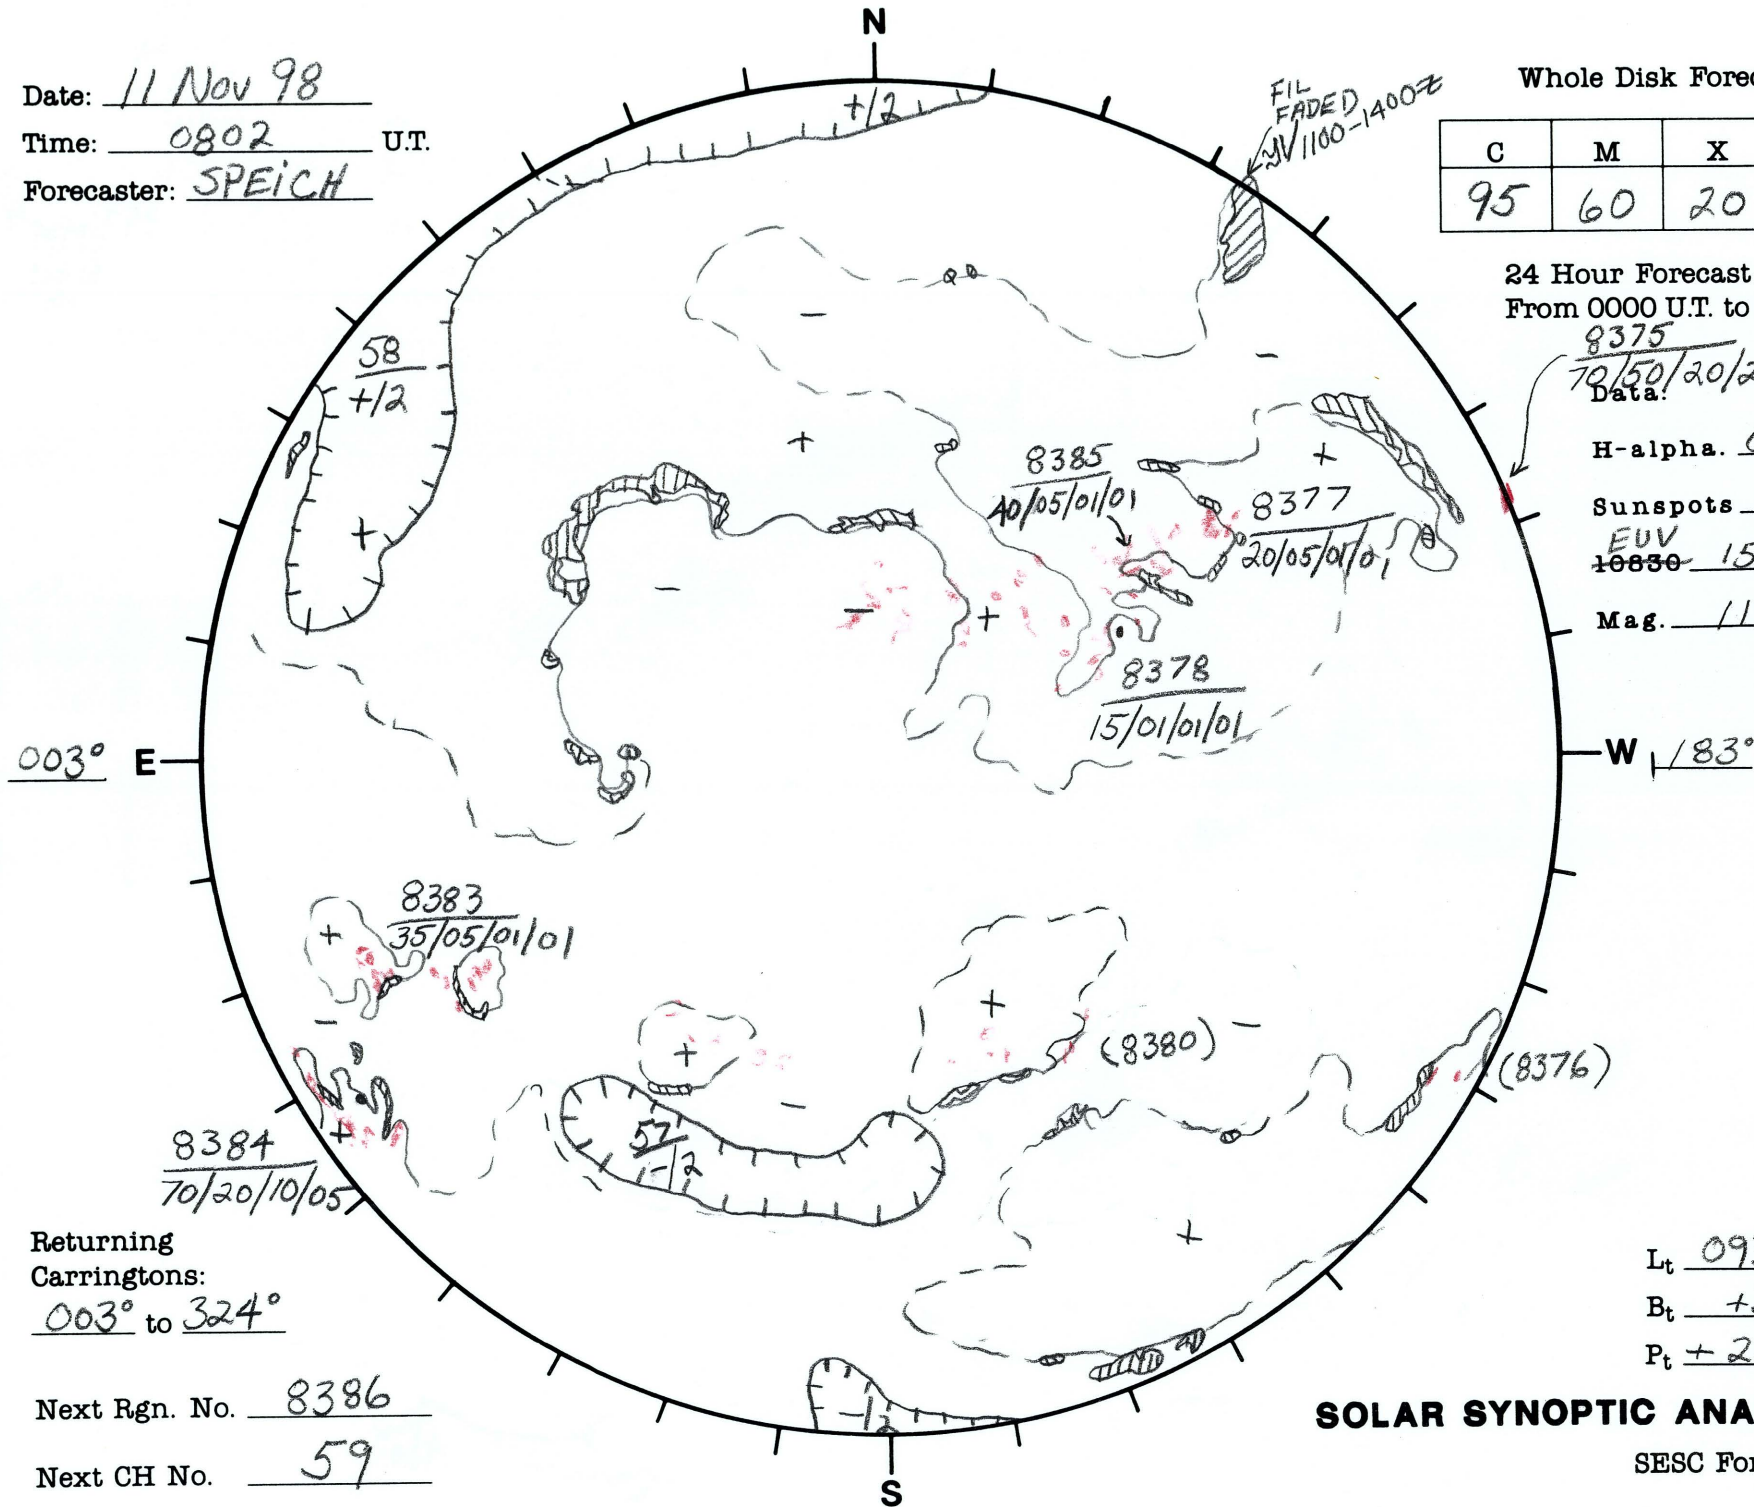

Date: 11 Nov 98
 Time: 0802 U.T.
 Forecaster: SPEICH

Whole Disk Forecast

C	M	X	P
95	60	20	20

24 Hour Forecast
 From 0000 U.T. to 0000 U.T.

8375
~~70/50/20/20~~
 Data:

H-alpha. 0902 U.T.
 Sunspots 1508 U.T.
 EUV 10830 U.T.
 Mag. 1117 U.T.

Returning Carringtons:
003° to 324°

Next Rgn. No. 8386
 Next CH No. 59

L_t 093.24°
 B_t +3.29°
 P_t +22.43°

SOLAR SYNOPTIC ANALYSIS