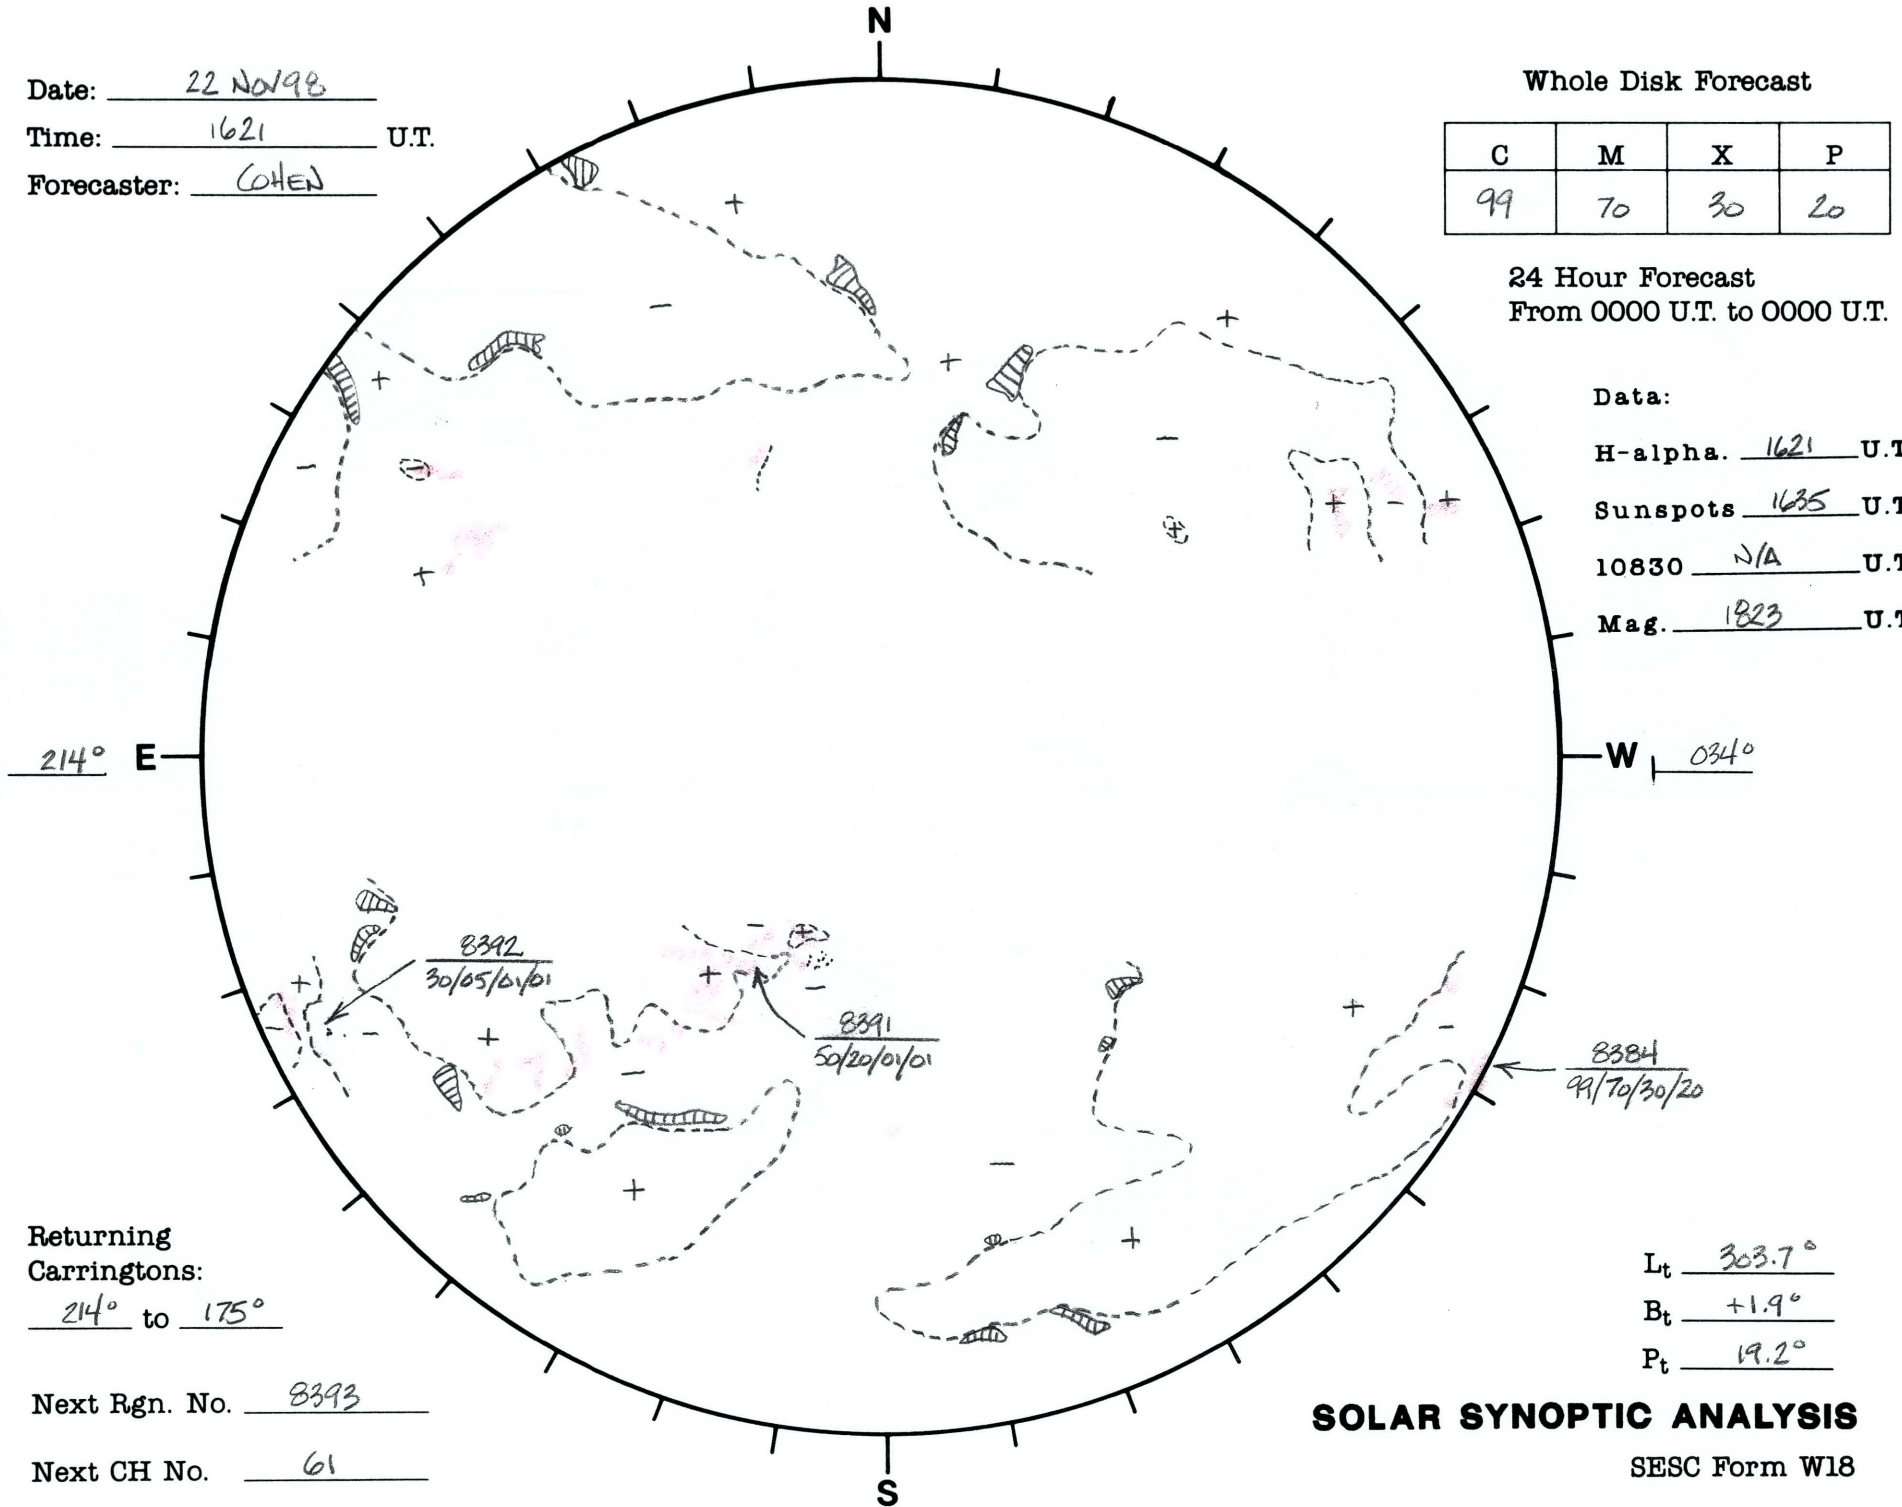

Date: 22 Nov 98  
 Time: 1621 U.T.  
 Forecaster: COHEN

Whole Disk Forecast

C	M	X	P
99	70	30	20

24 Hour Forecast  
 From 0000 U.T. to 0000 U.T.

Data:  
 H-alpha. 1621 U.T.  
 Sunspots 1635 U.T.  
 10830 N/A U.T.  
 Mag. 1823 U.T.

Returning Carringtons:  
214° to 175°

Next Rgn. No. 8393

Next CH No. 61

L<sub>t</sub> 303.7°  
 B<sub>t</sub> +1.9°  
 P<sub>t</sub> 19.2°

**SOLAR SYNOPTIC ANALYSIS**

SESC Form W18