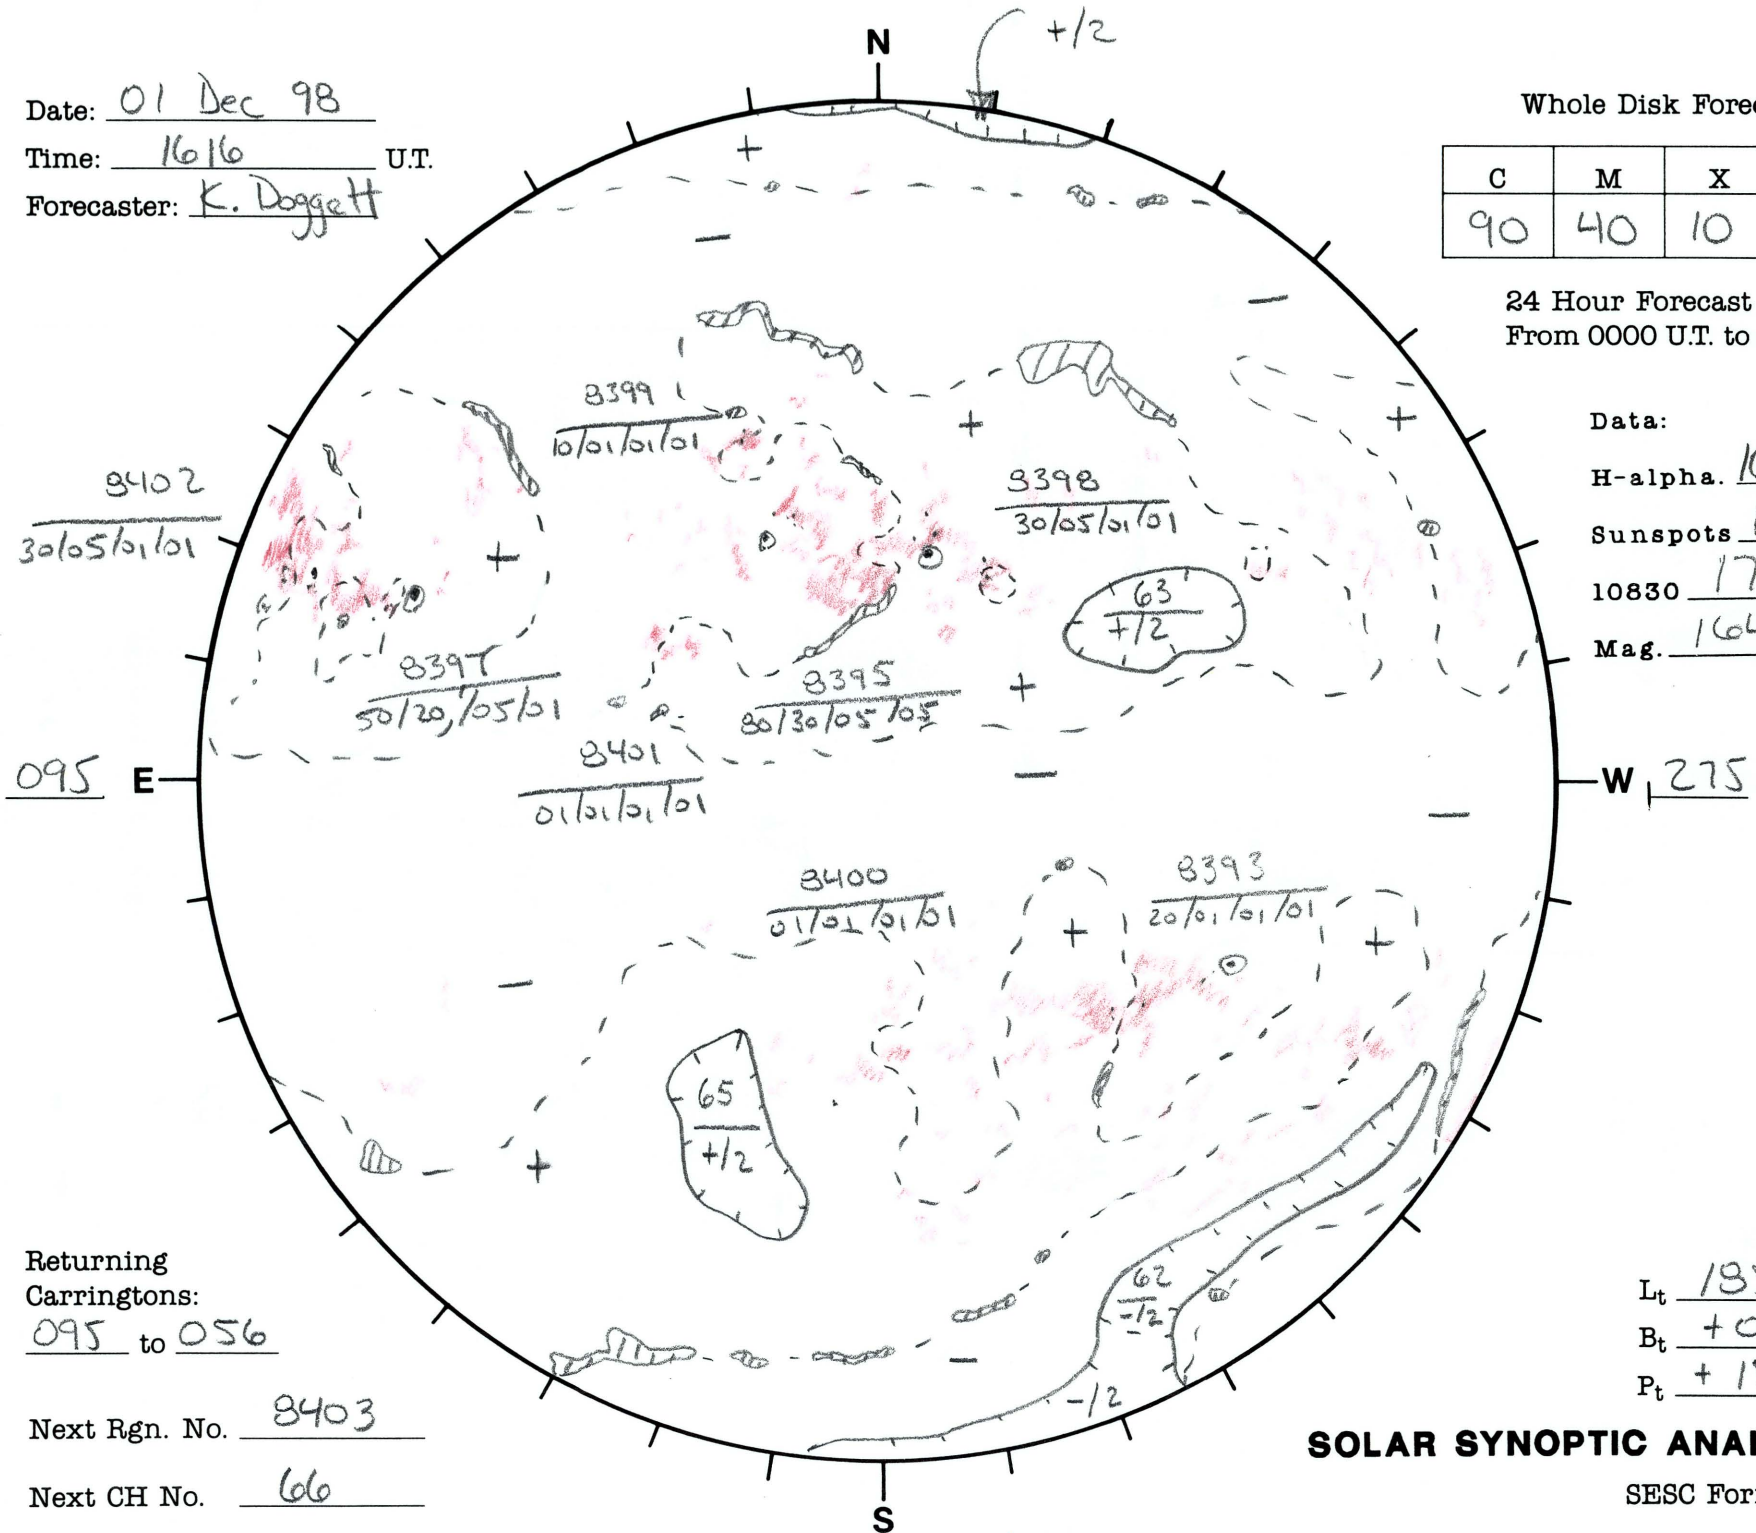

Date: 01 Dec 98
 Time: 1616 U.T.
 Forecaster: K. Doggett

Whole Disk Forecast

C	M	X	P
90	40	10	05

24 Hour Forecast
 From 0000 U.T. to 0000 U.T.

Data:

H-alpha. 1616 U.T.
 Sunspots 1540 U.T.
 10830 1701 U.T.
 Mag. 1646 U.T.

Returning
 Carringtons:
095 to 056

Next Rgn. No. 8403

Next CH No. 66

L_t 185.1
 B_t +0.8
 P_t +15.9

SOLAR SYNOPTIC ANALYSIS

SESC Form W18