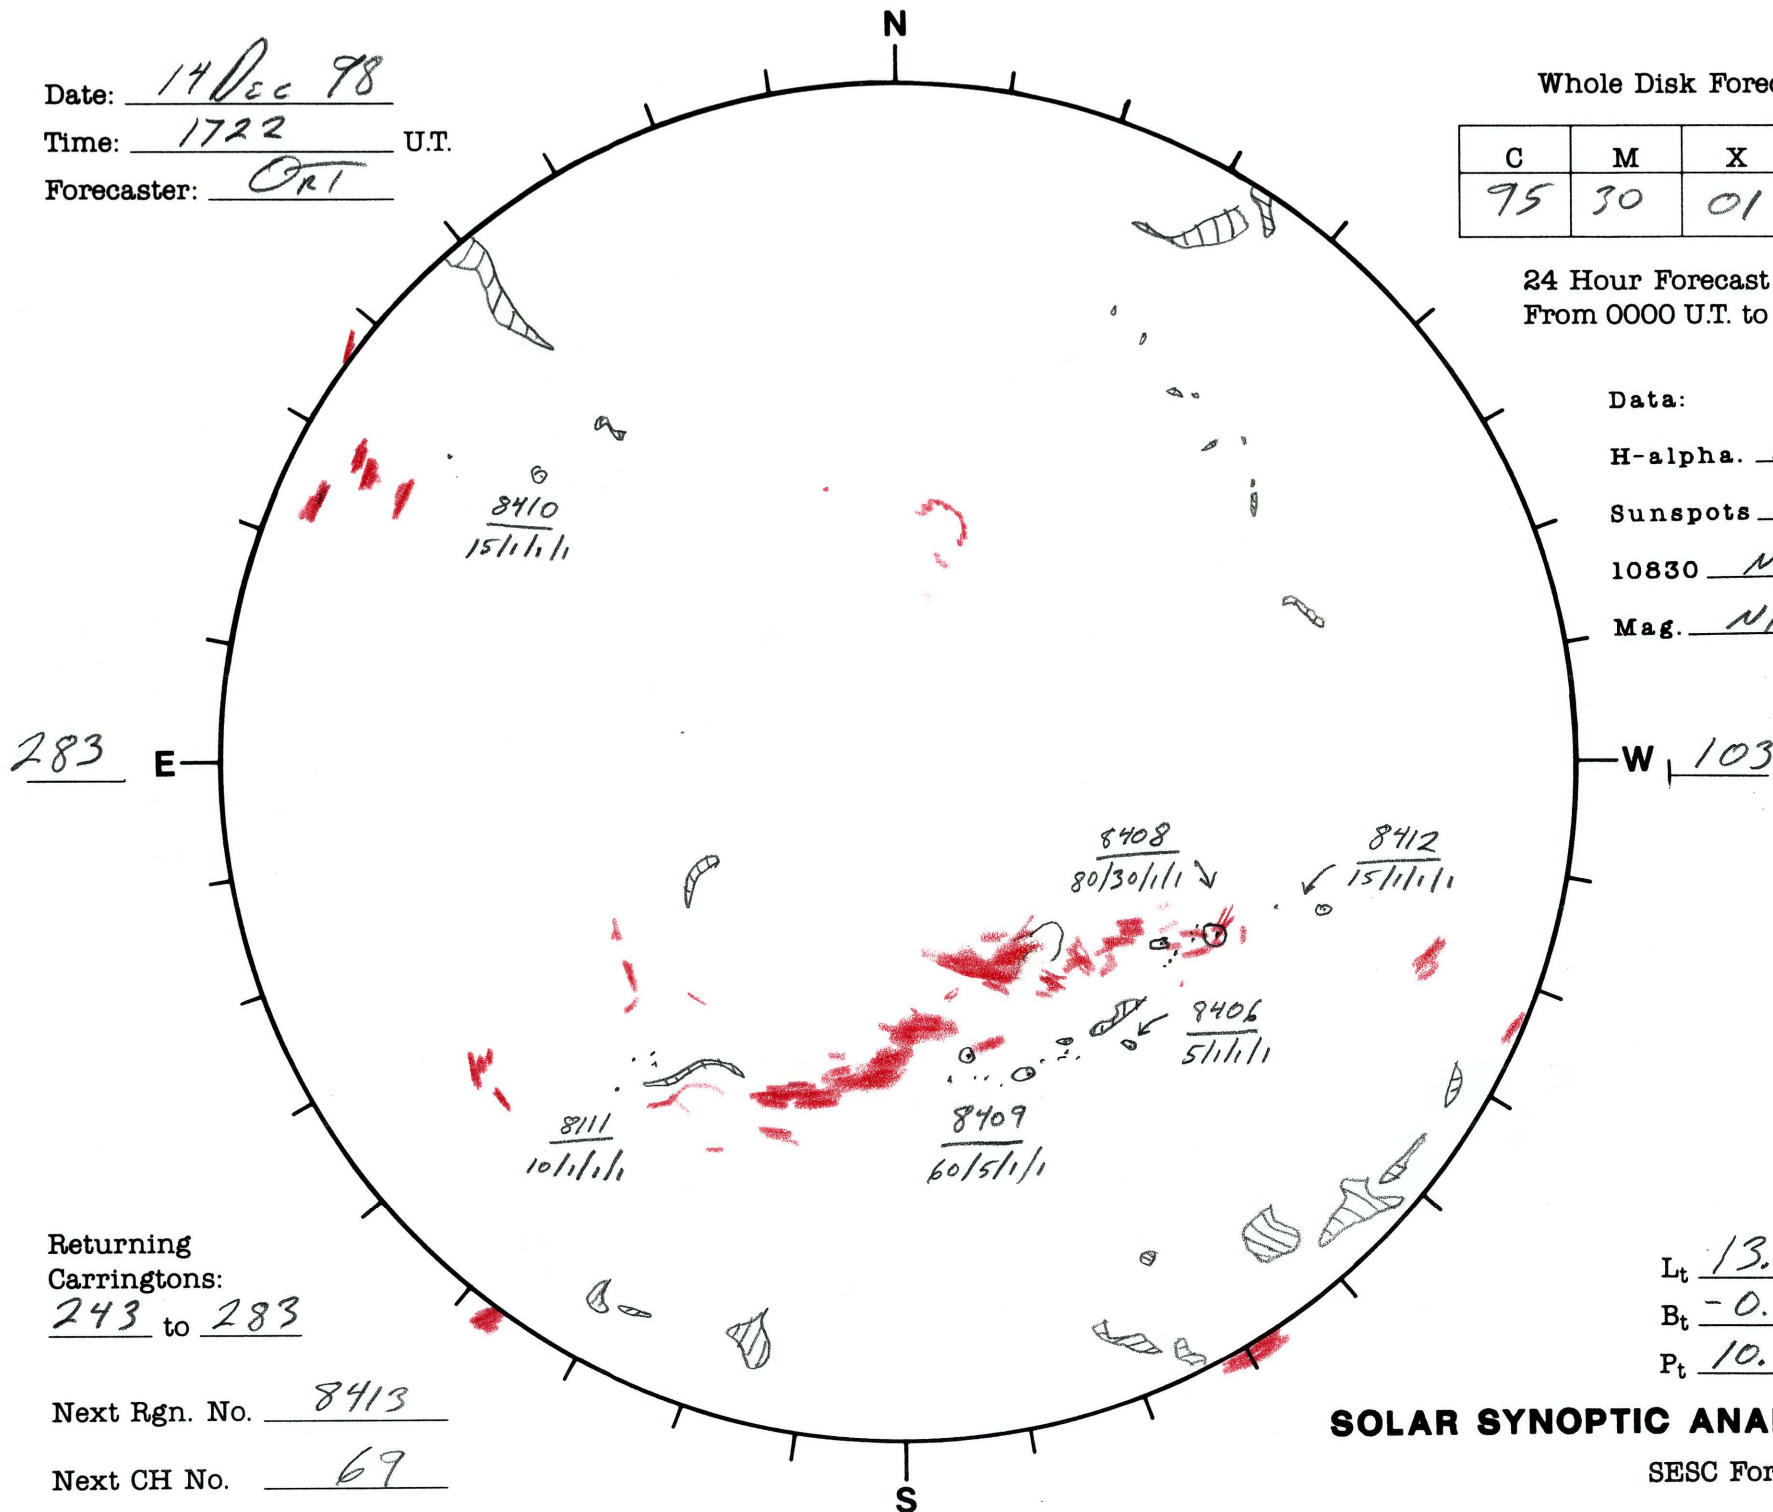

Date: 14 Dec 78
 Time: 1722 U.T.
 Forecaster: ORT

Whole Disk Forecast

C	M	X	P
95	30	01	01

24 Hour Forecast
 From 0000 U.T. to 0000 U.T.

Data:
 H-alpha. 1722 U.T.
 Sunspots 1603 U.T.
 10830 N/A U.T.
 Mag. N/A U.T.

Returning Carringtons:
243 to 283

Next Rgn. No. 8413

Next CH No. 69

L_t 13.2
 B_t -0.9
 P_t 10.43

SOLAR SYNOPTIC ANALYSIS

SESC Form W18