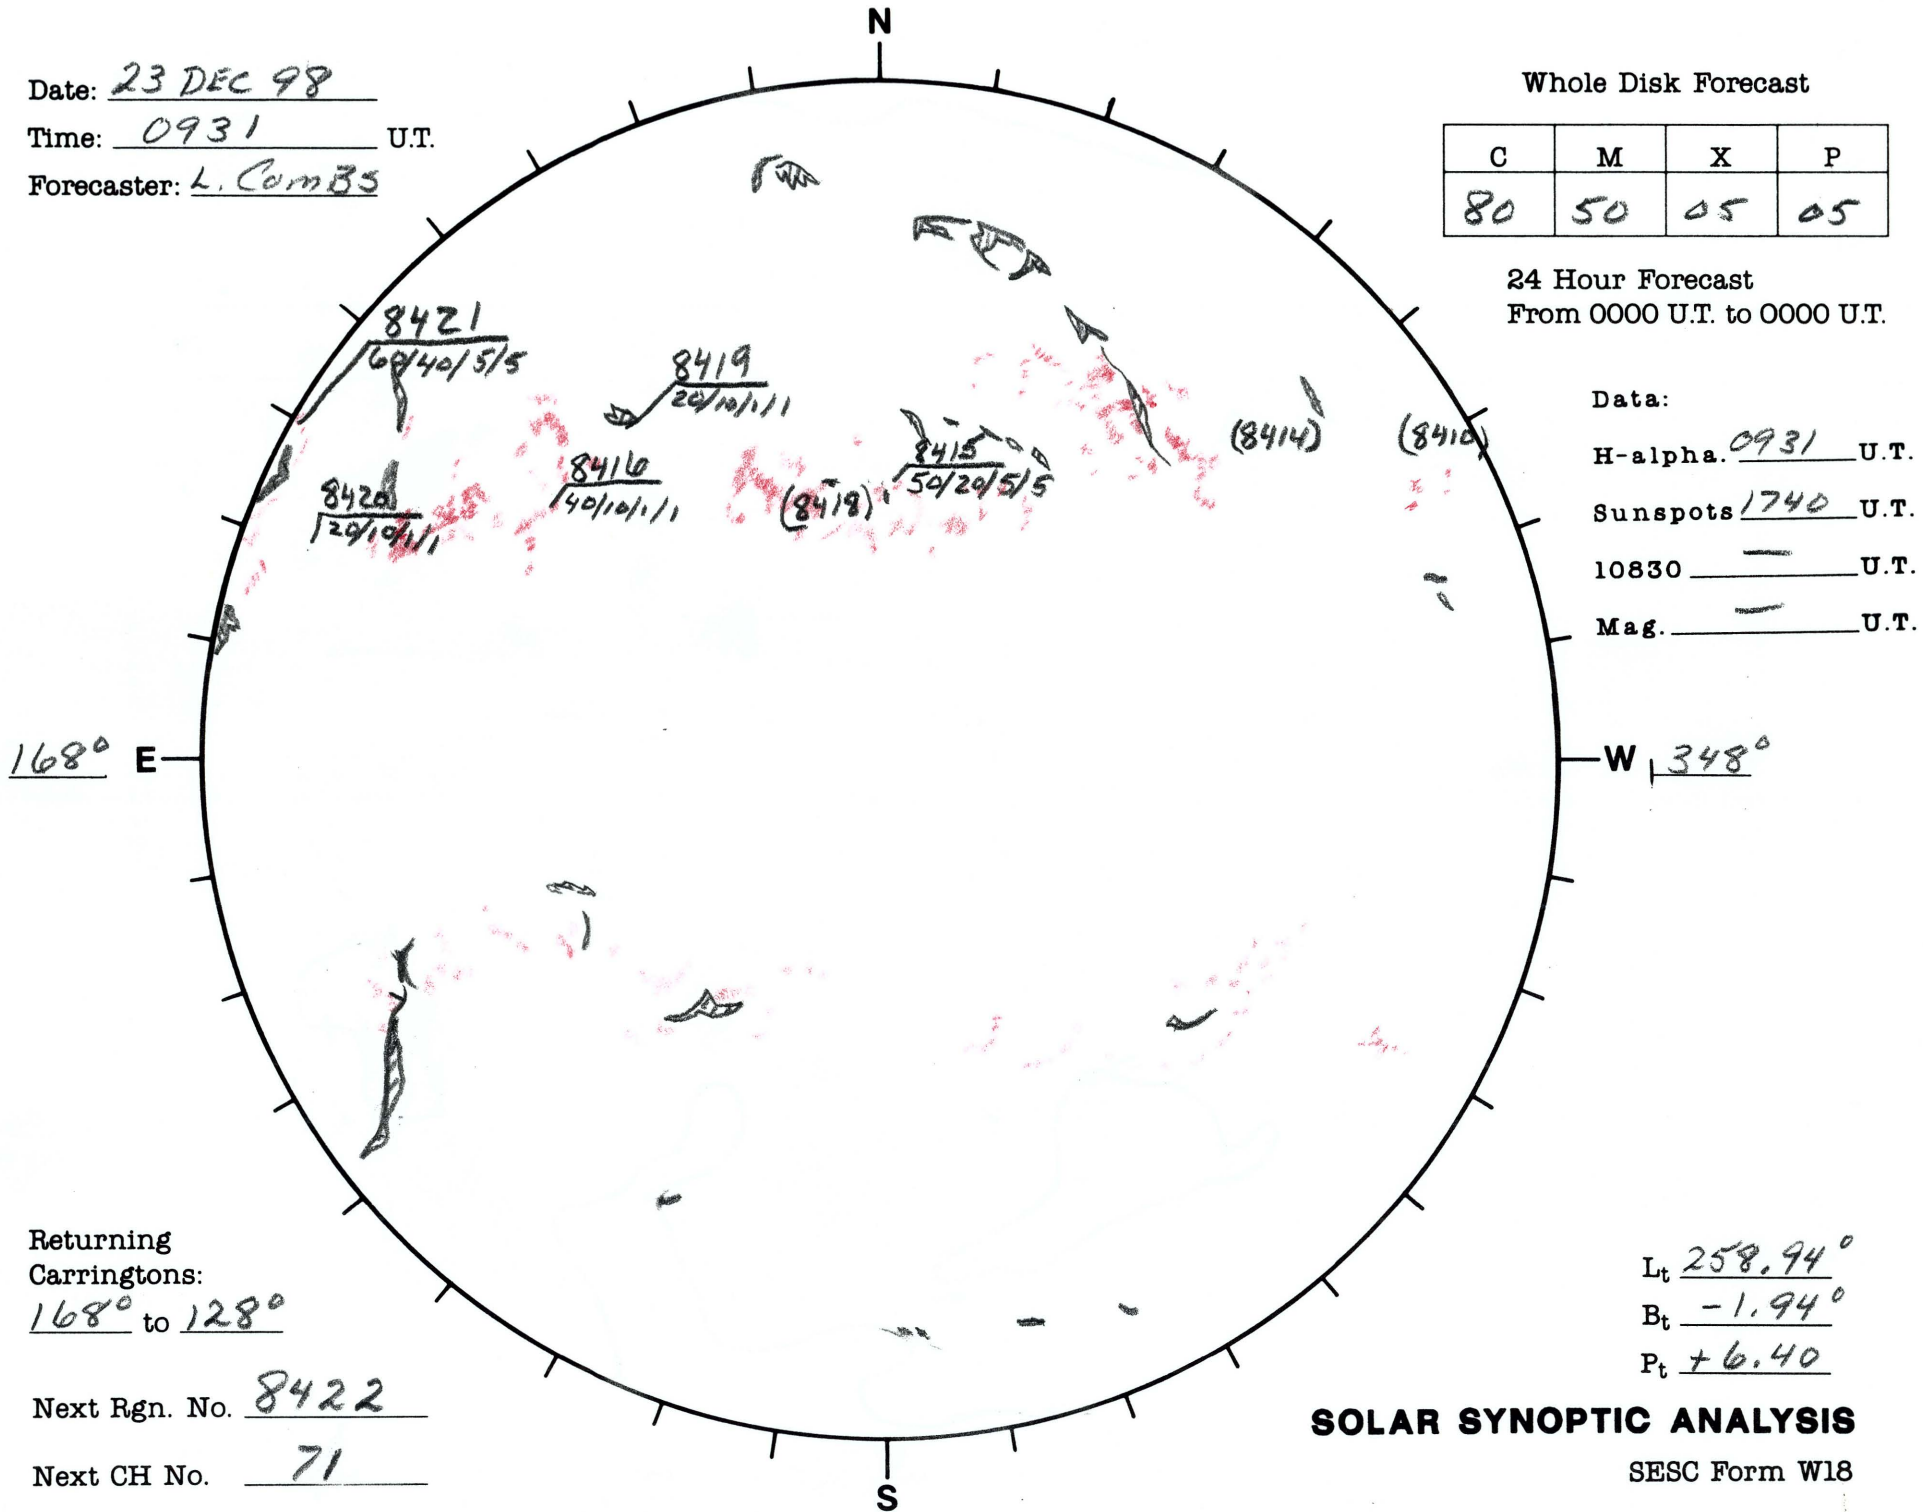

Date: 23 DEC 98  
 Time: 0931 U.T.  
 Forecaster: L. ComBS

Whole Disk Forecast

C	M	X	P
80	50	05	05

24 Hour Forecast  
 From 0000 U.T. to 0000 U.T.

Data:  
 H-alpha. 0931 U.T.  
 Sunspots 1740 U.T.  
 10830 — U.T.  
 Mag. — U.T.

Returning Carringtons:  
168° to 128°

Next Rgn. No. 8422

Next CH No. 71

$L_t$  258.94°  
 $B_t$  -1.94°  
 $P_t$  +6.40

**SOLAR SYNOPTIC ANALYSIS**

SESC Form W18