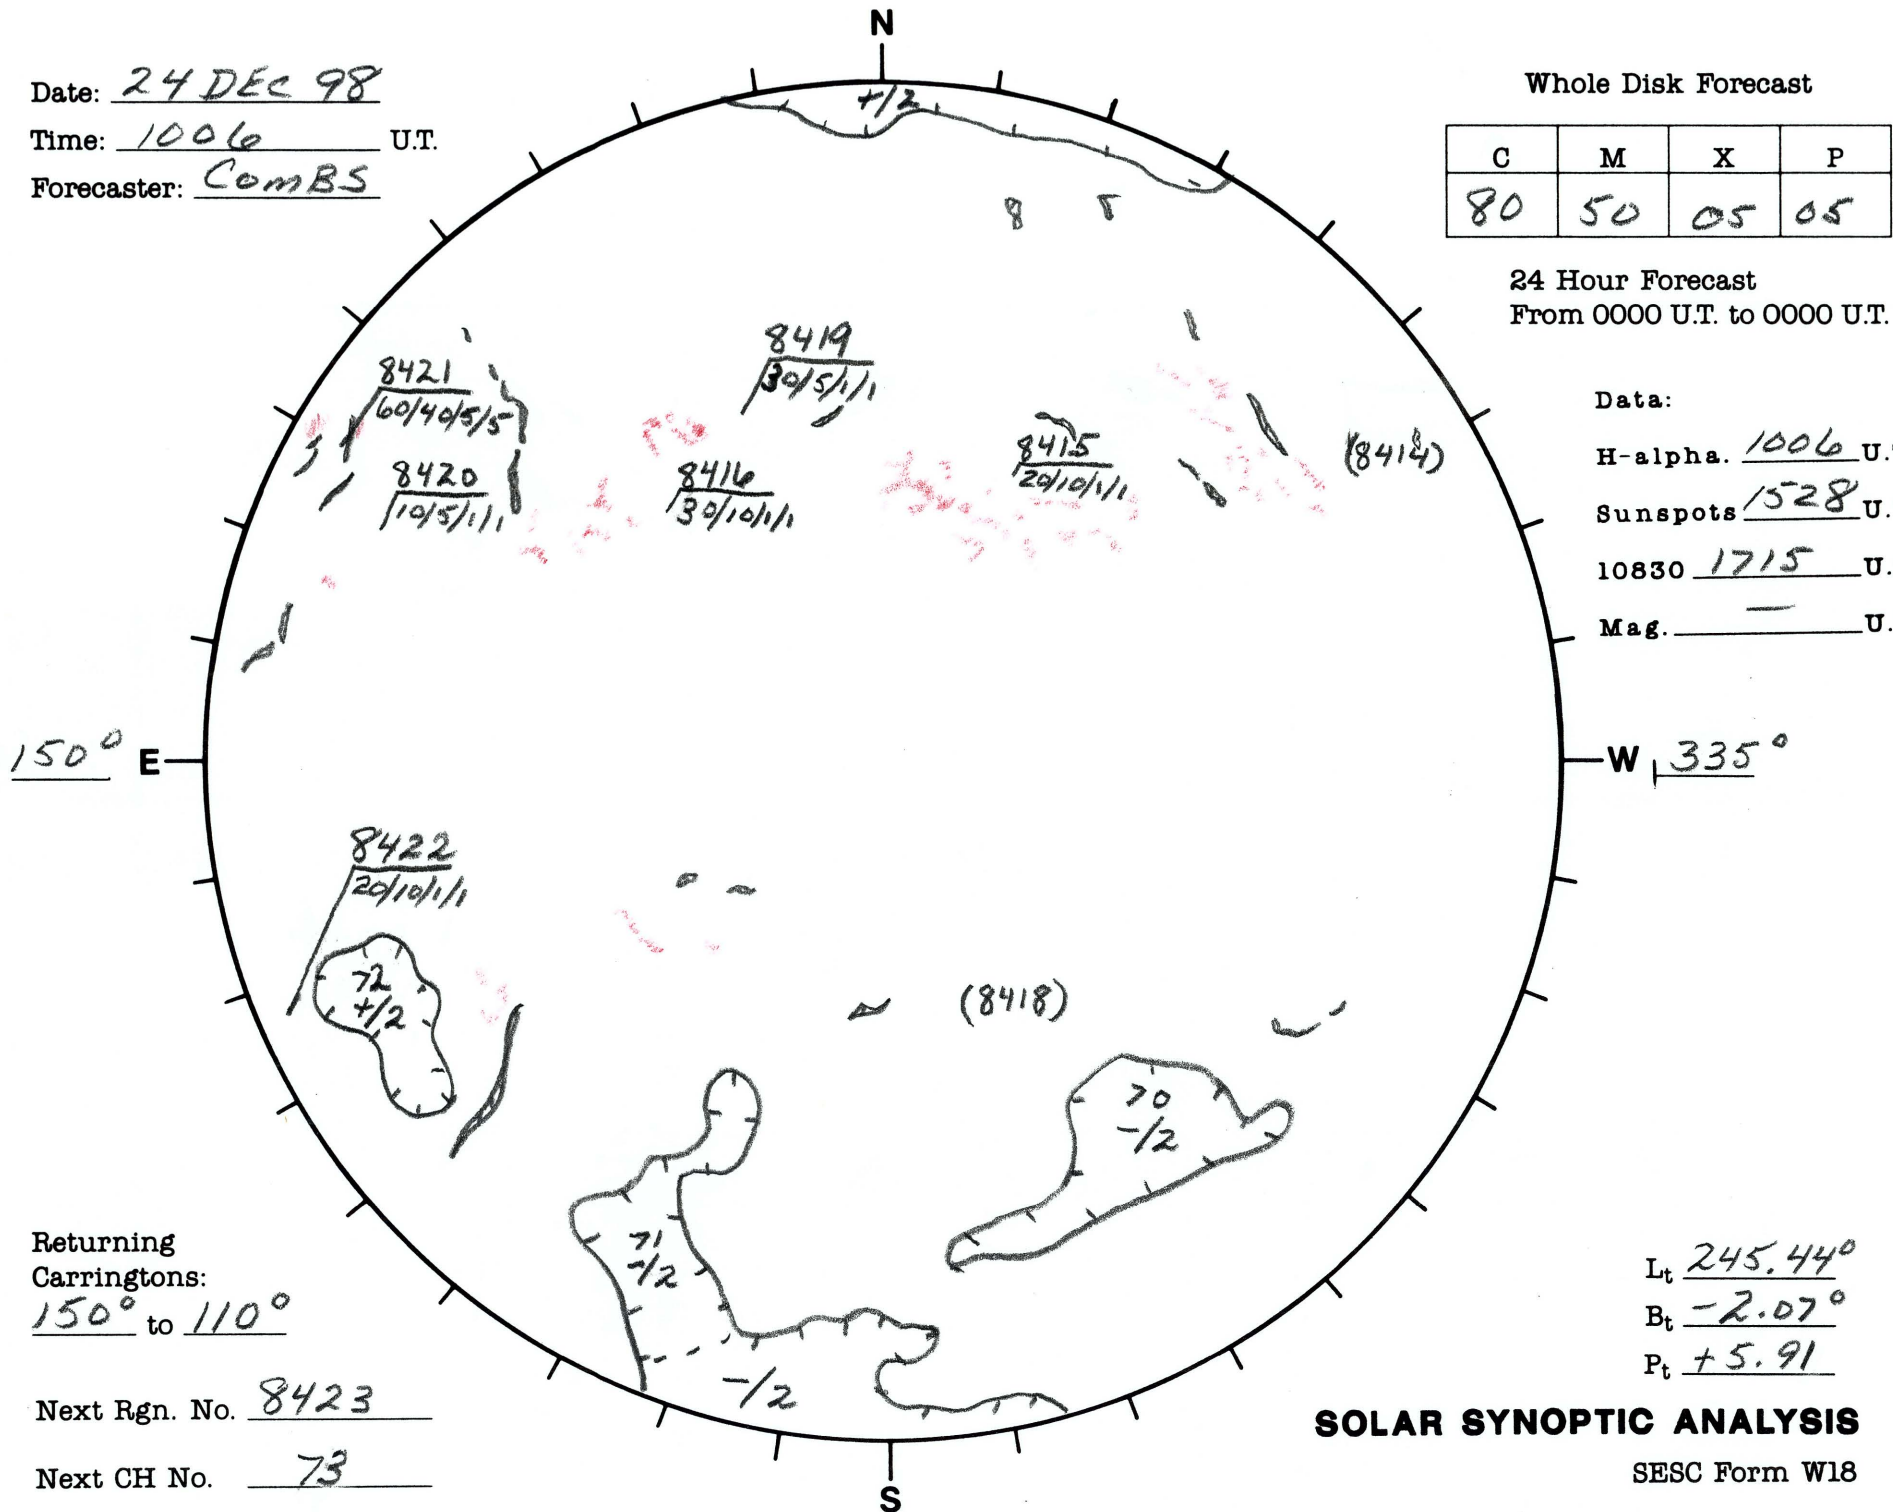

Date: 24 DEC 98
 Time: 1006 U.T.
 Forecaster: ComBS

Whole Disk Forecast

C	M	X	P
80	50	05	05

24 Hour Forecast
 From 0000 U.T. to 0000 U.T.

Data:
 H-alpha. 1006 U.T.
 Sunspots 1528 U.T.
 10830 1715 U.T.
 Mag. — U.T.

Returning Carringtons:
150° to 110°

Next Rgn. No. 8423

Next CH No. 73

L_t 245.44°
 B_t -2.07°
 P_t +5.91

SOLAR SYNOPTIC ANALYSIS

SESC Form W18