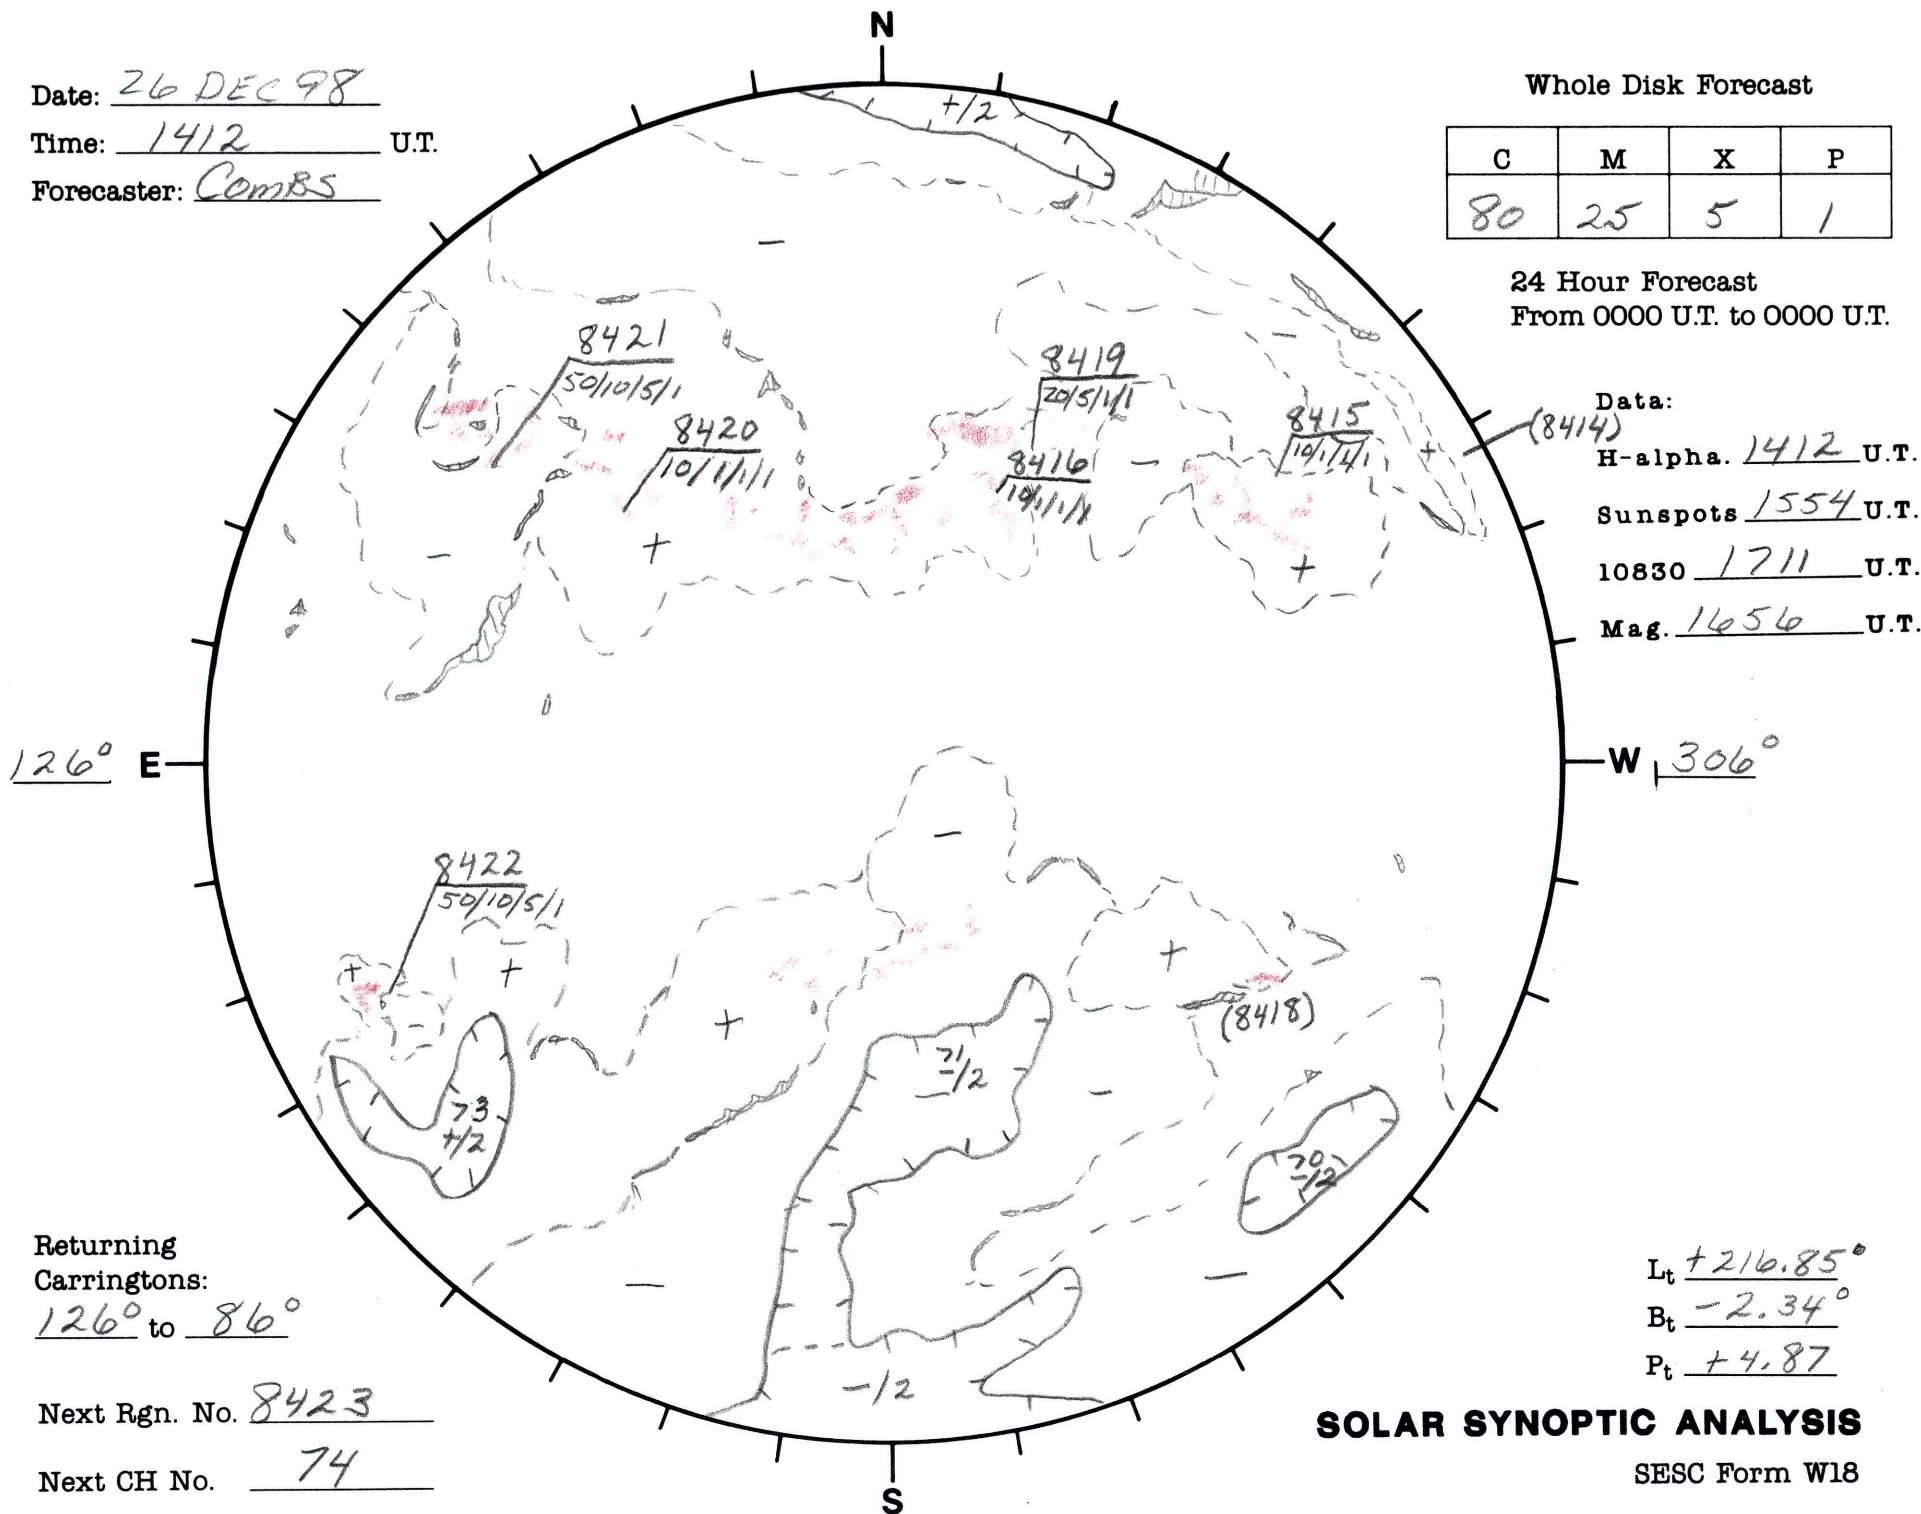

Date: 26 DEC 98
 Time: 1412 U.T.
 Forecaster: COMBS

Whole Disk Forecast

C	M	X	P
80	25	5	1

24 Hour Forecast
 From 0000 U.T. to 0000 U.T.

Data:
 (8414)
 H-alpha. 1412 U.T.
 Sunspots 1554 U.T.
 10830 1711 U.T.
 Mag. 1656 U.T.

Returning Carringtons:
126° to 86°

Next Rgn. No. 8423

Next CH No. 74

L_t +216.85°
 B_t -2.34°
 P_t +4.87

SOLAR SYNOPTIC ANALYSIS

SESC Form W18