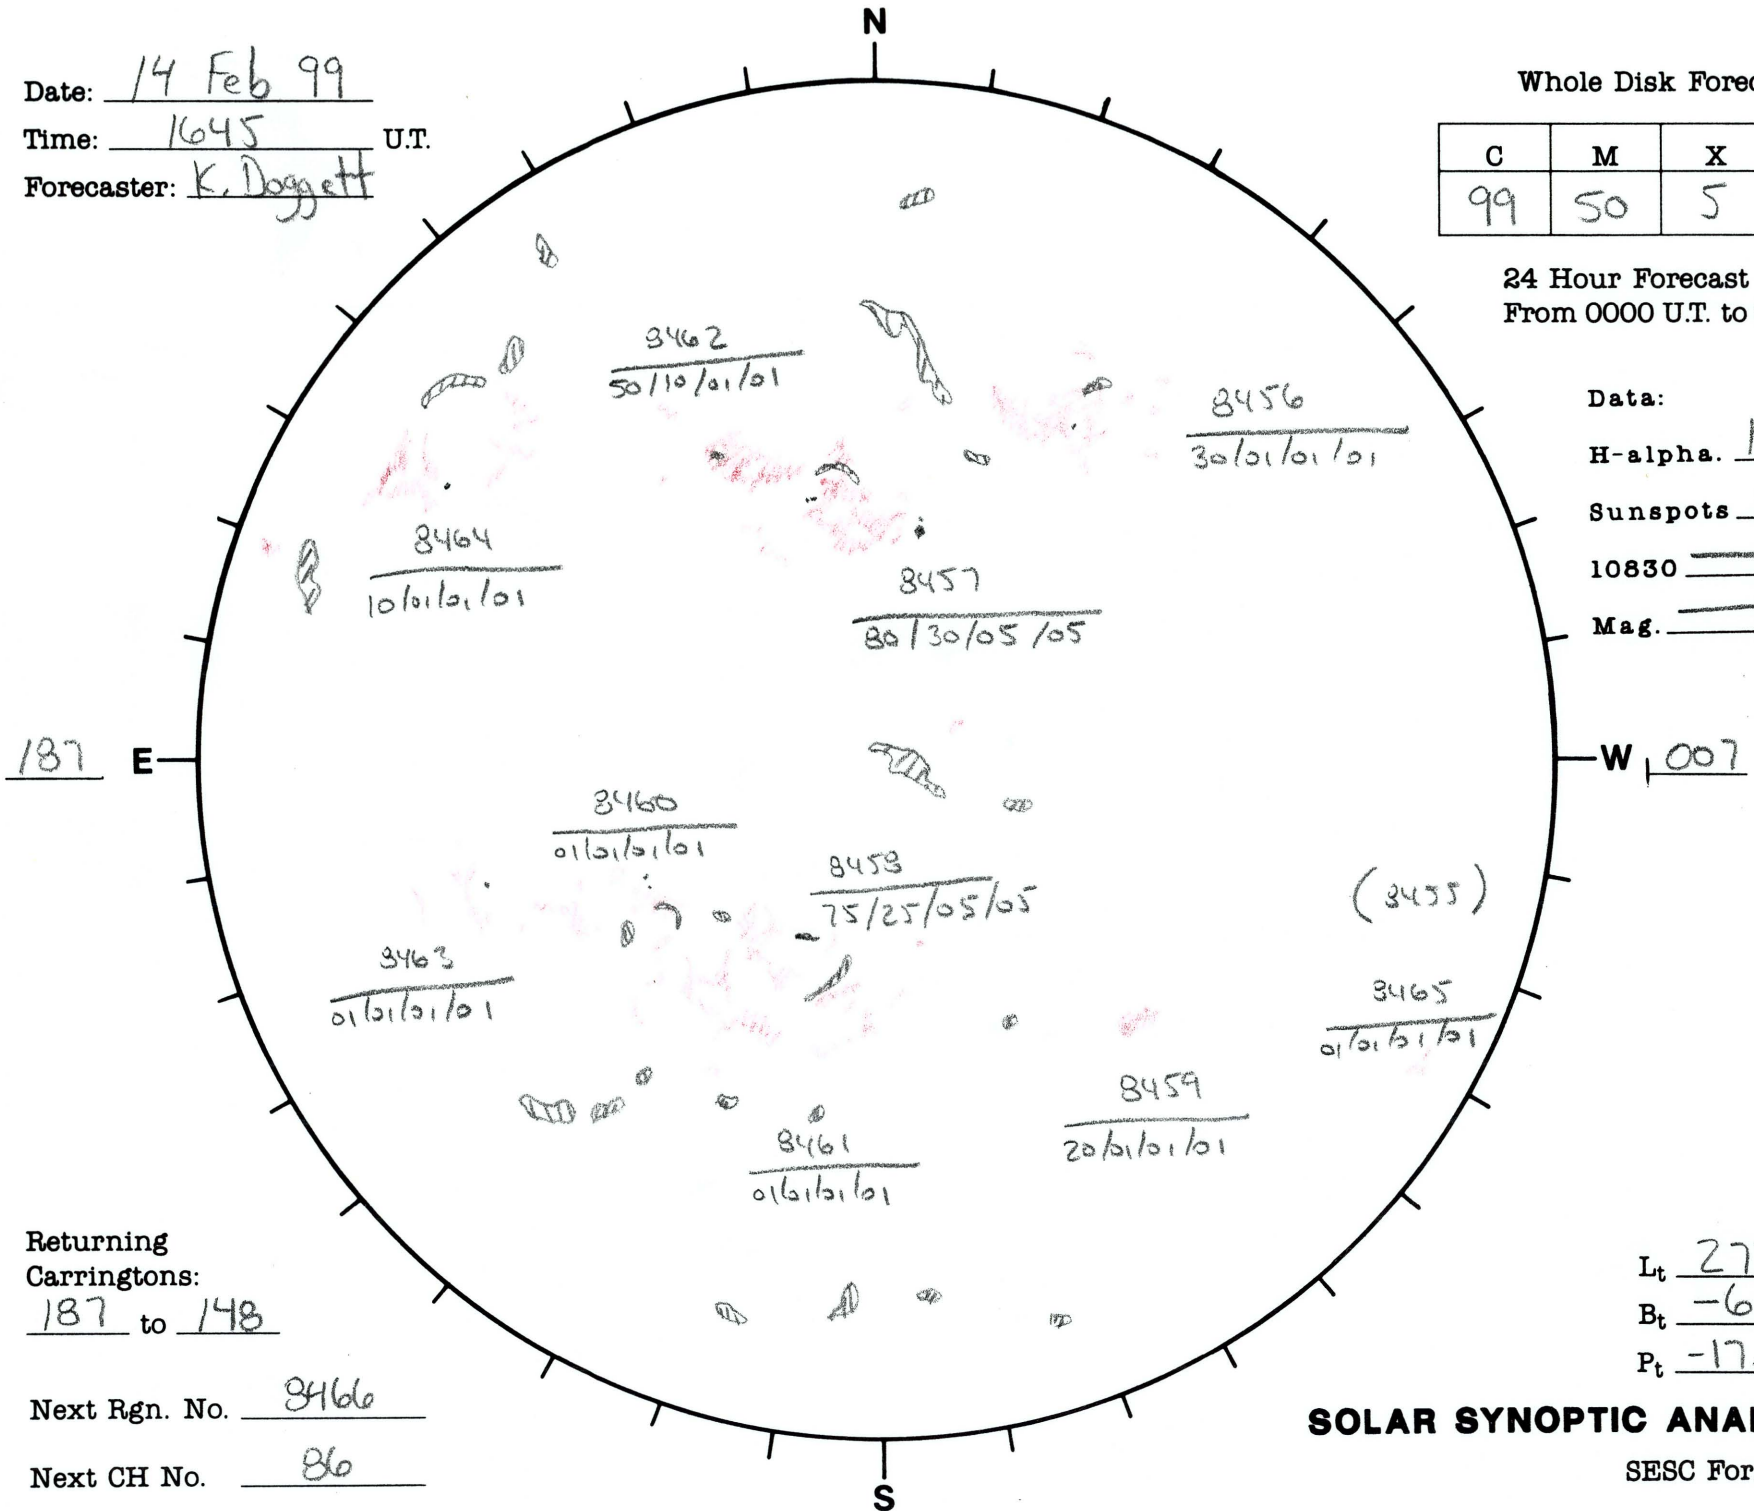

Date: 14 Feb 99
 Time: 1645 U.T.
 Forecaster: K. Doggett

Whole Disk Forecast

C	M	X	P
99	50	5	5

24 Hour Forecast
 From 0000 U.T. to 0000 U.T.

Data:
 H-alpha. 1645 U.T.
 Sunspots 1716 U.T.
 10830 _____ U.T.
 Mag. _____ U.T.

Returning Carringtons:
187 to 148

Next Rgn. No. 8466

Next CH No. 86

L_t 277.1
 B_t -6.8
 P_t -17.2

SOLAR SYNOPTIC ANALYSIS

SESC Form W18