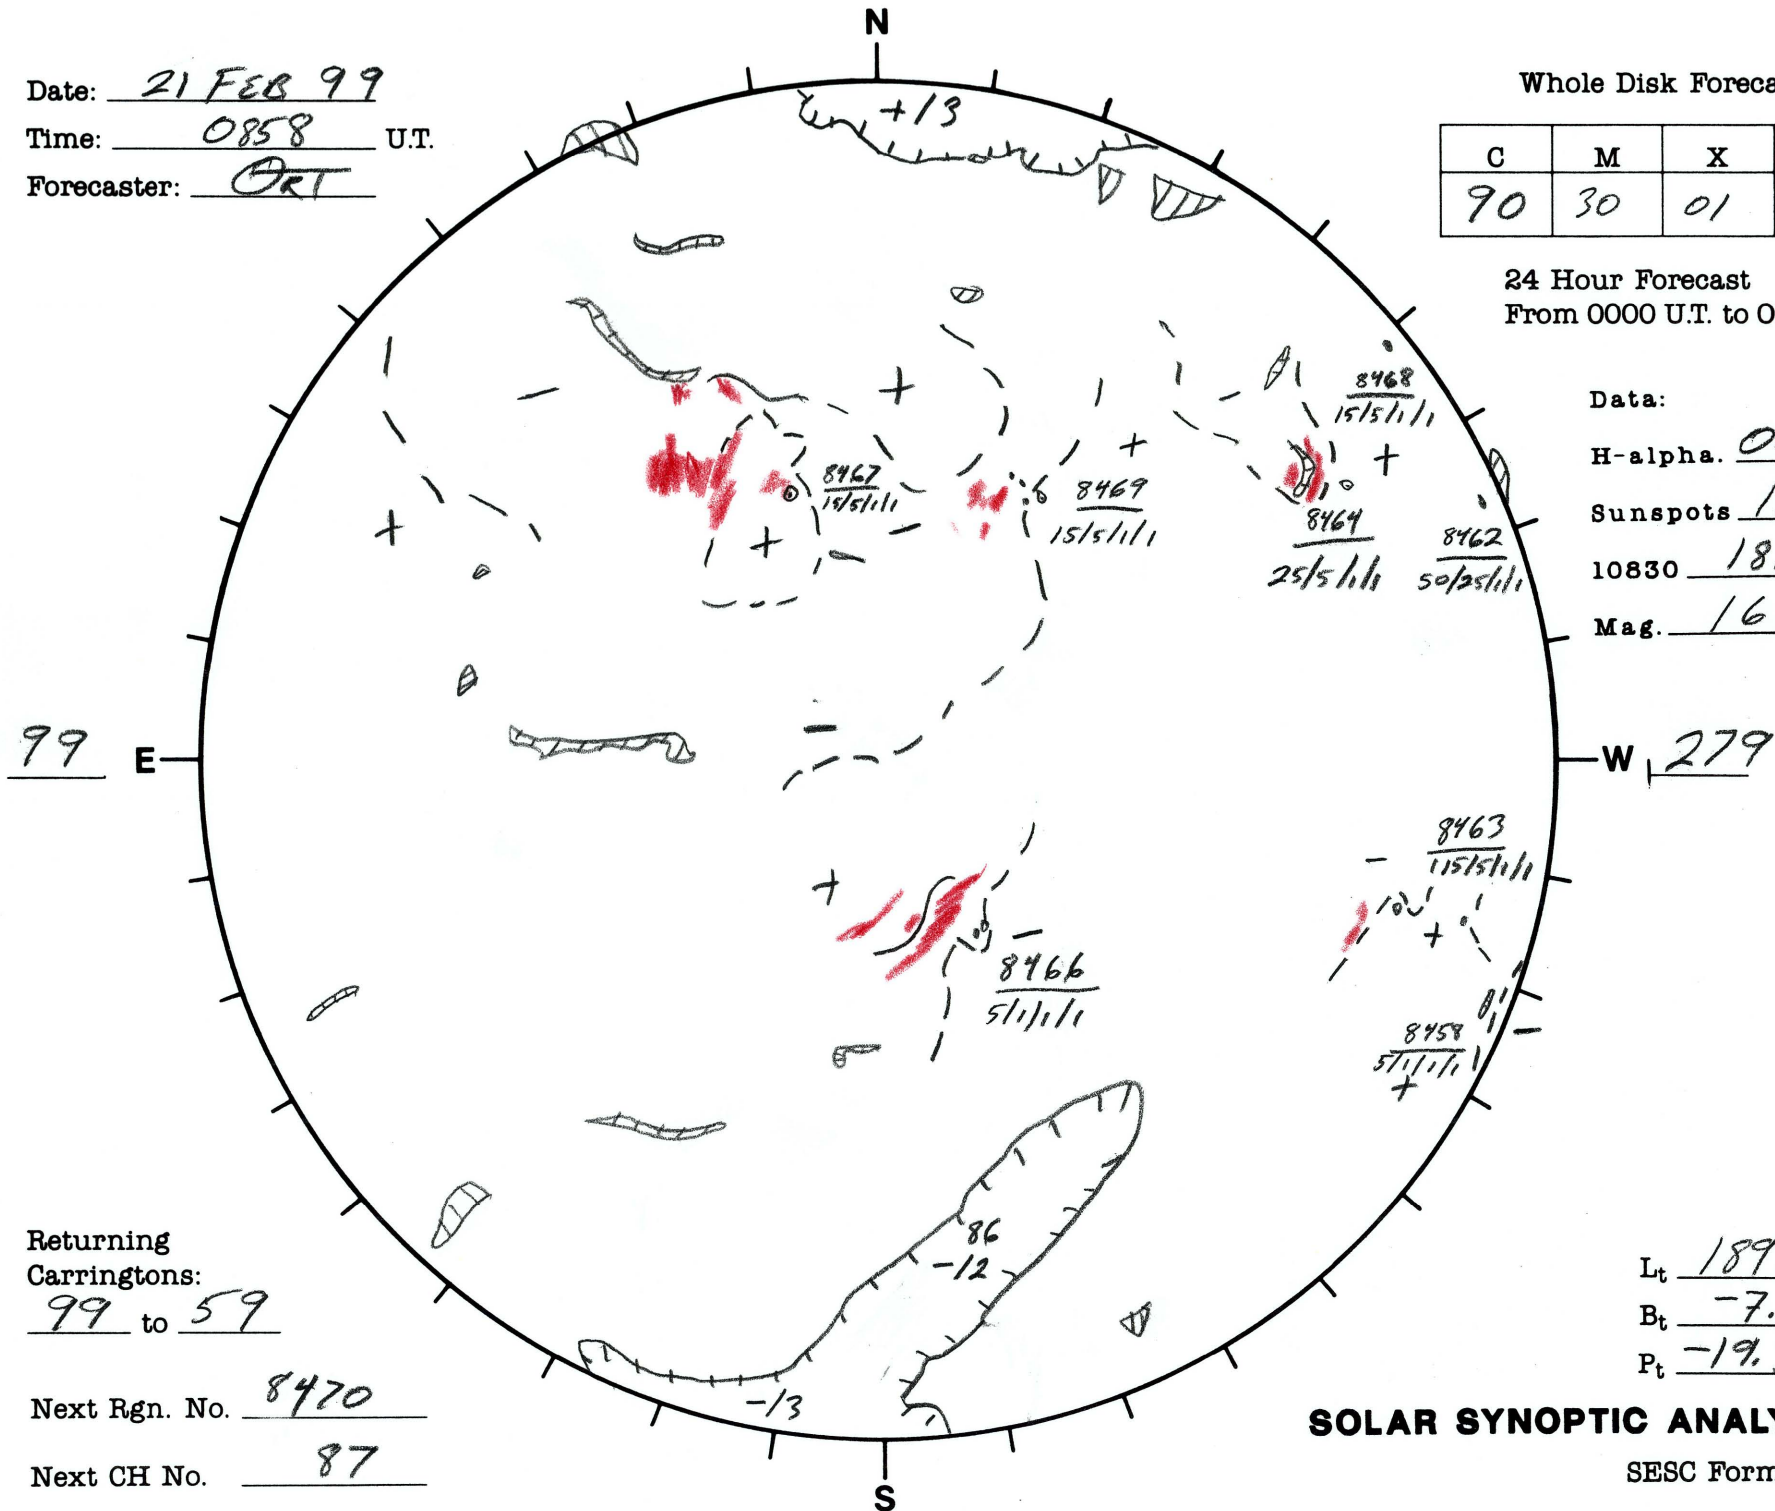

Date: 21 FEB 99
 Time: 0858 U.T.
 Forecaster: ORT

Whole Disk Forecast

C	M	X	P
90	30	01	01

24 Hour Forecast
 From 0000 U.T. to 0000 U.T.

Data:
 H-alpha. 0858 U.T.
 Sunspots 1615 U.T.
 10830 1820 U.T.
 Mag. 1633 U.T.

Returning Carringtons:
99 to 59

Next Rgn. No. 8470

Next CH No. 87

Lt 189.2
 Bt -7.1
 Pt -19.30

SOLAR SYNOPTIC ANALYSIS

SESC Form W18