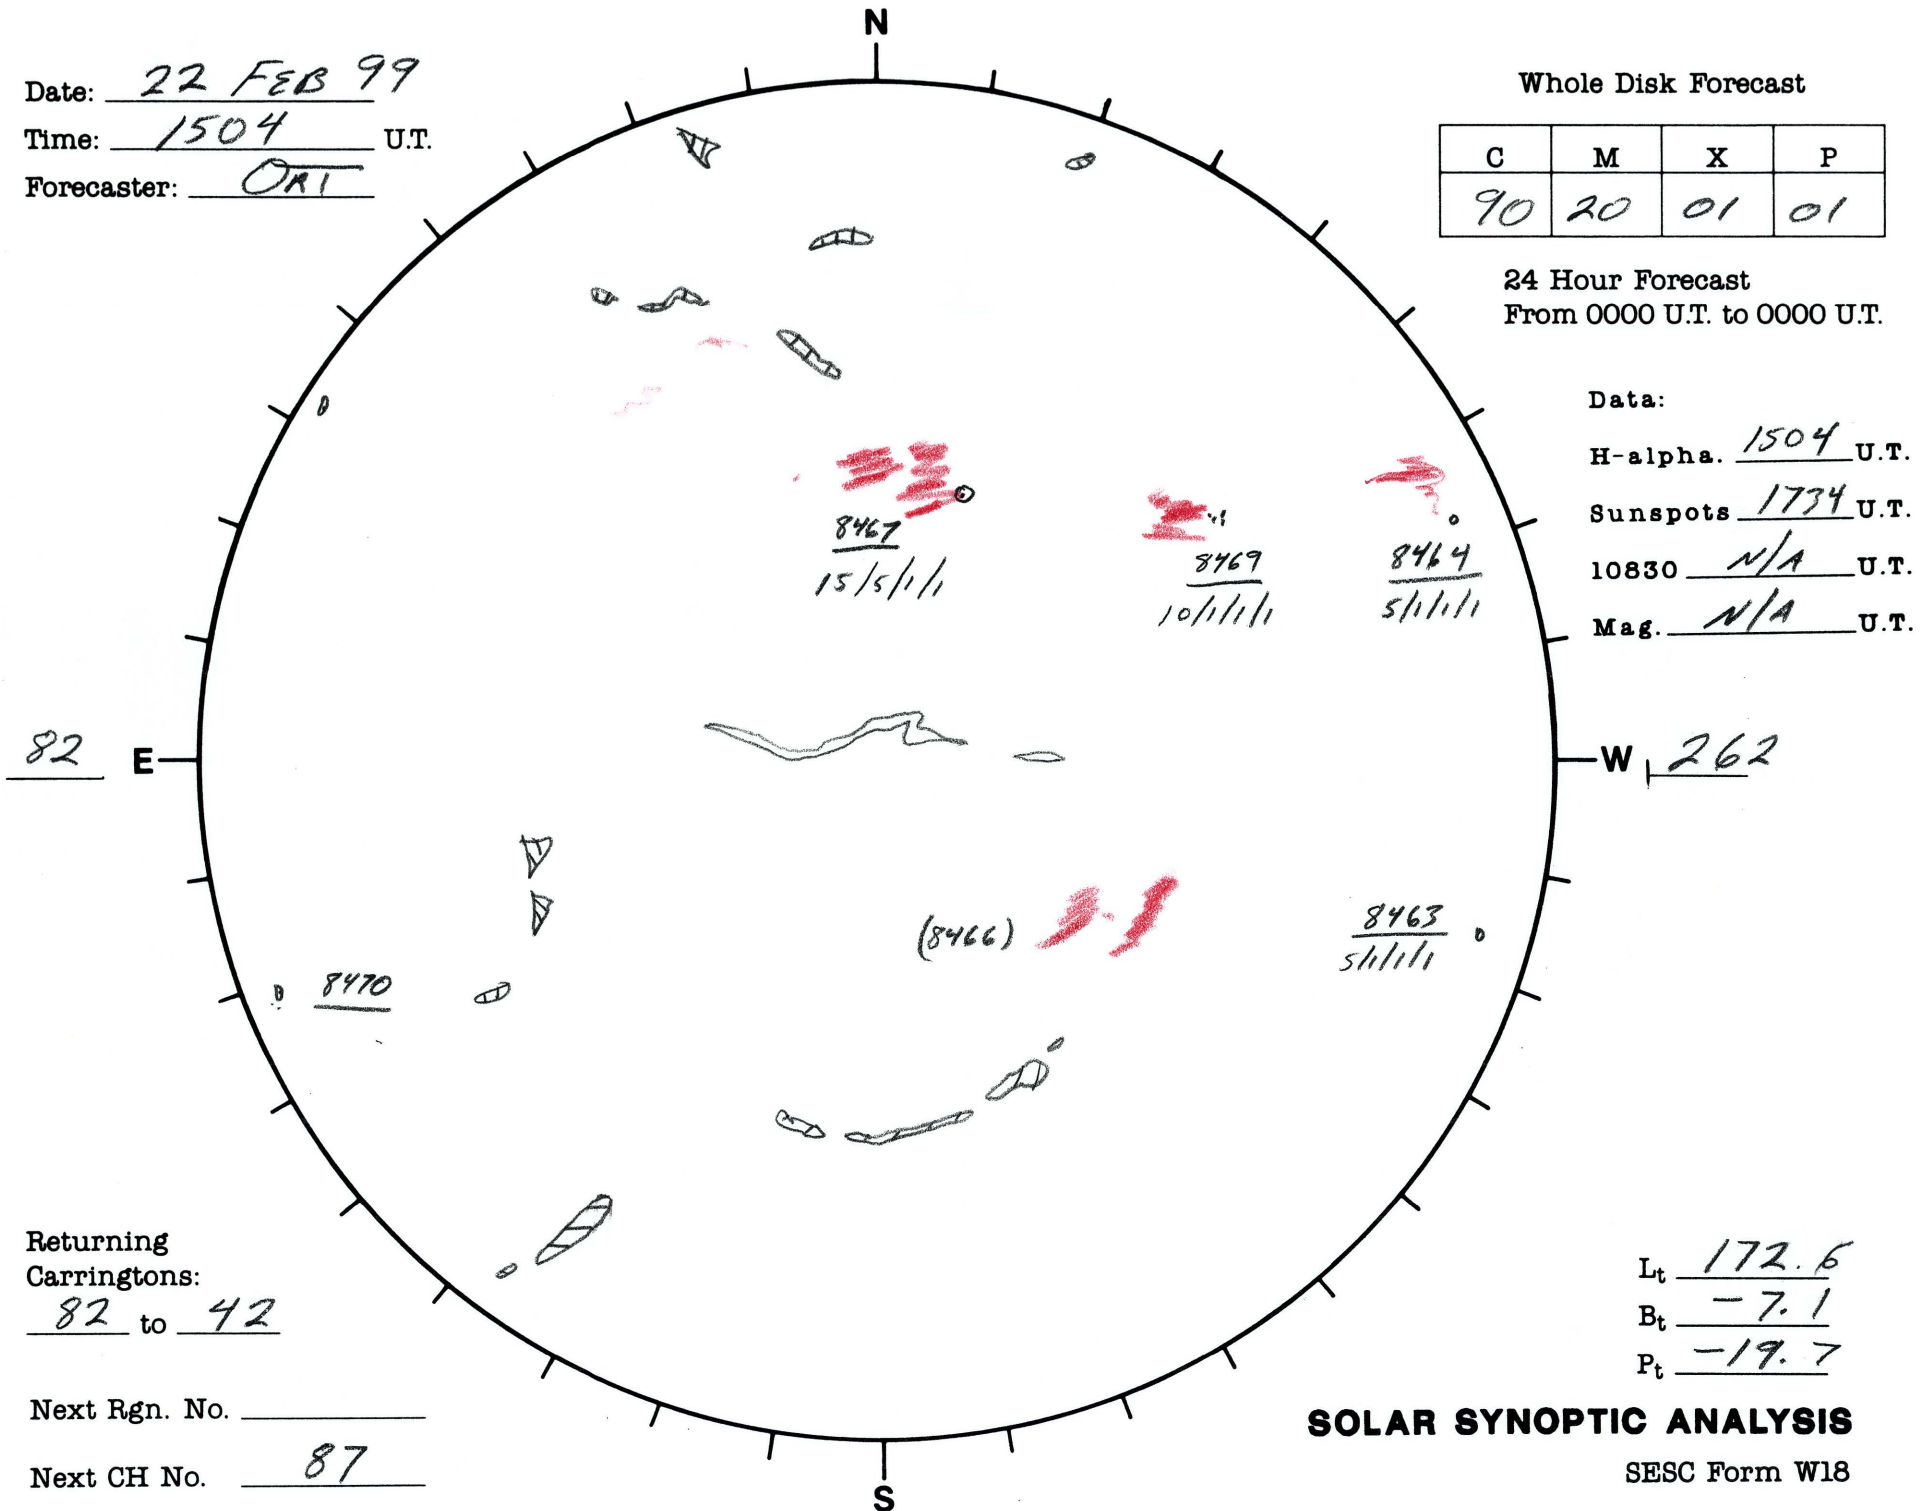

Date: 22 FEB 99
 Time: 1504 U.T.
 Forecaster: ORT

Whole Disk Forecast

C	M	X	P
90	20	01	01

24 Hour Forecast
 From 0000 U.T. to 0000 U.T.

Data:
 H-alpha. 1504 U.T.
 Sunspots 1734 U.T.
 10830 N/A U.T.
 Mag. N/A U.T.

Returning Carringtons:
82 to 42

Next Rgn. No. _____

Next CH No. 87

L_t 172.6
 B_t -7.1
 P_t -19.7

SOLAR SYNOPTIC ANALYSIS

SESC Form W18