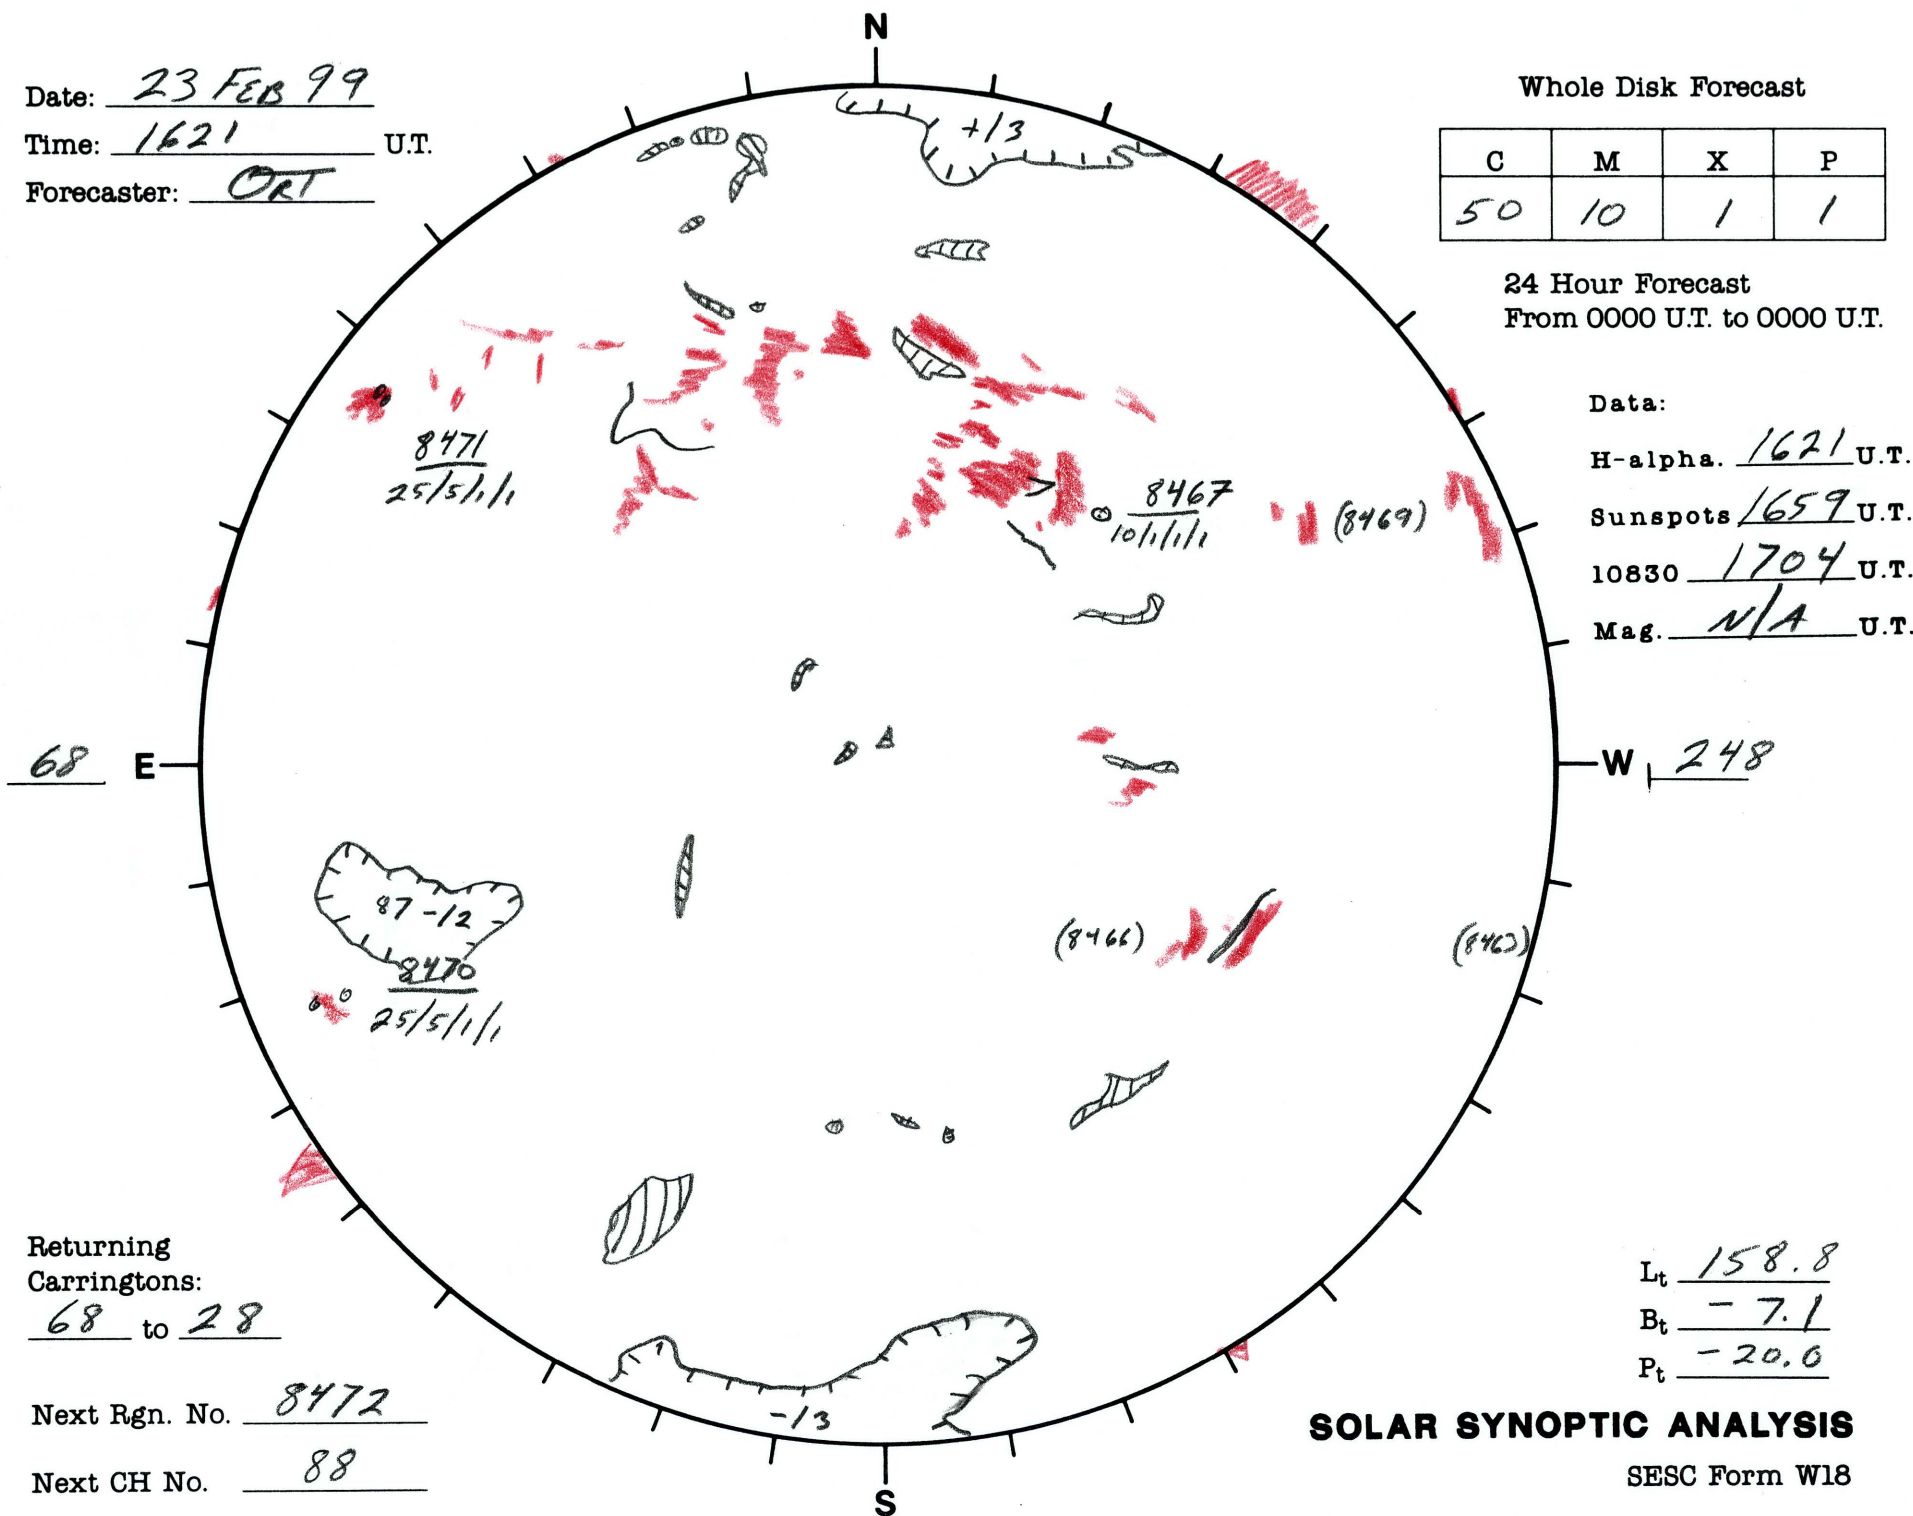

Date: 23 FEB 99
 Time: 1621 U.T.
 Forecaster: ORT

Whole Disk Forecast

C	M	X	P
50	10	1	1

24 Hour Forecast
 From 0000 U.T. to 0000 U.T.

Data:
 H-alpha. 1621 U.T.
 Sunspots 1659 U.T.
 10830 1704 U.T.
 Mag. N/A U.T.

Returning Carringtons:
68 to 28

Next Rgn. No. 8472

Next CH No. 88

Lt 158.8
 Bt -7.1
 Pt -20.0

SOLAR SYNOPTIC ANALYSIS

SESC Form W18