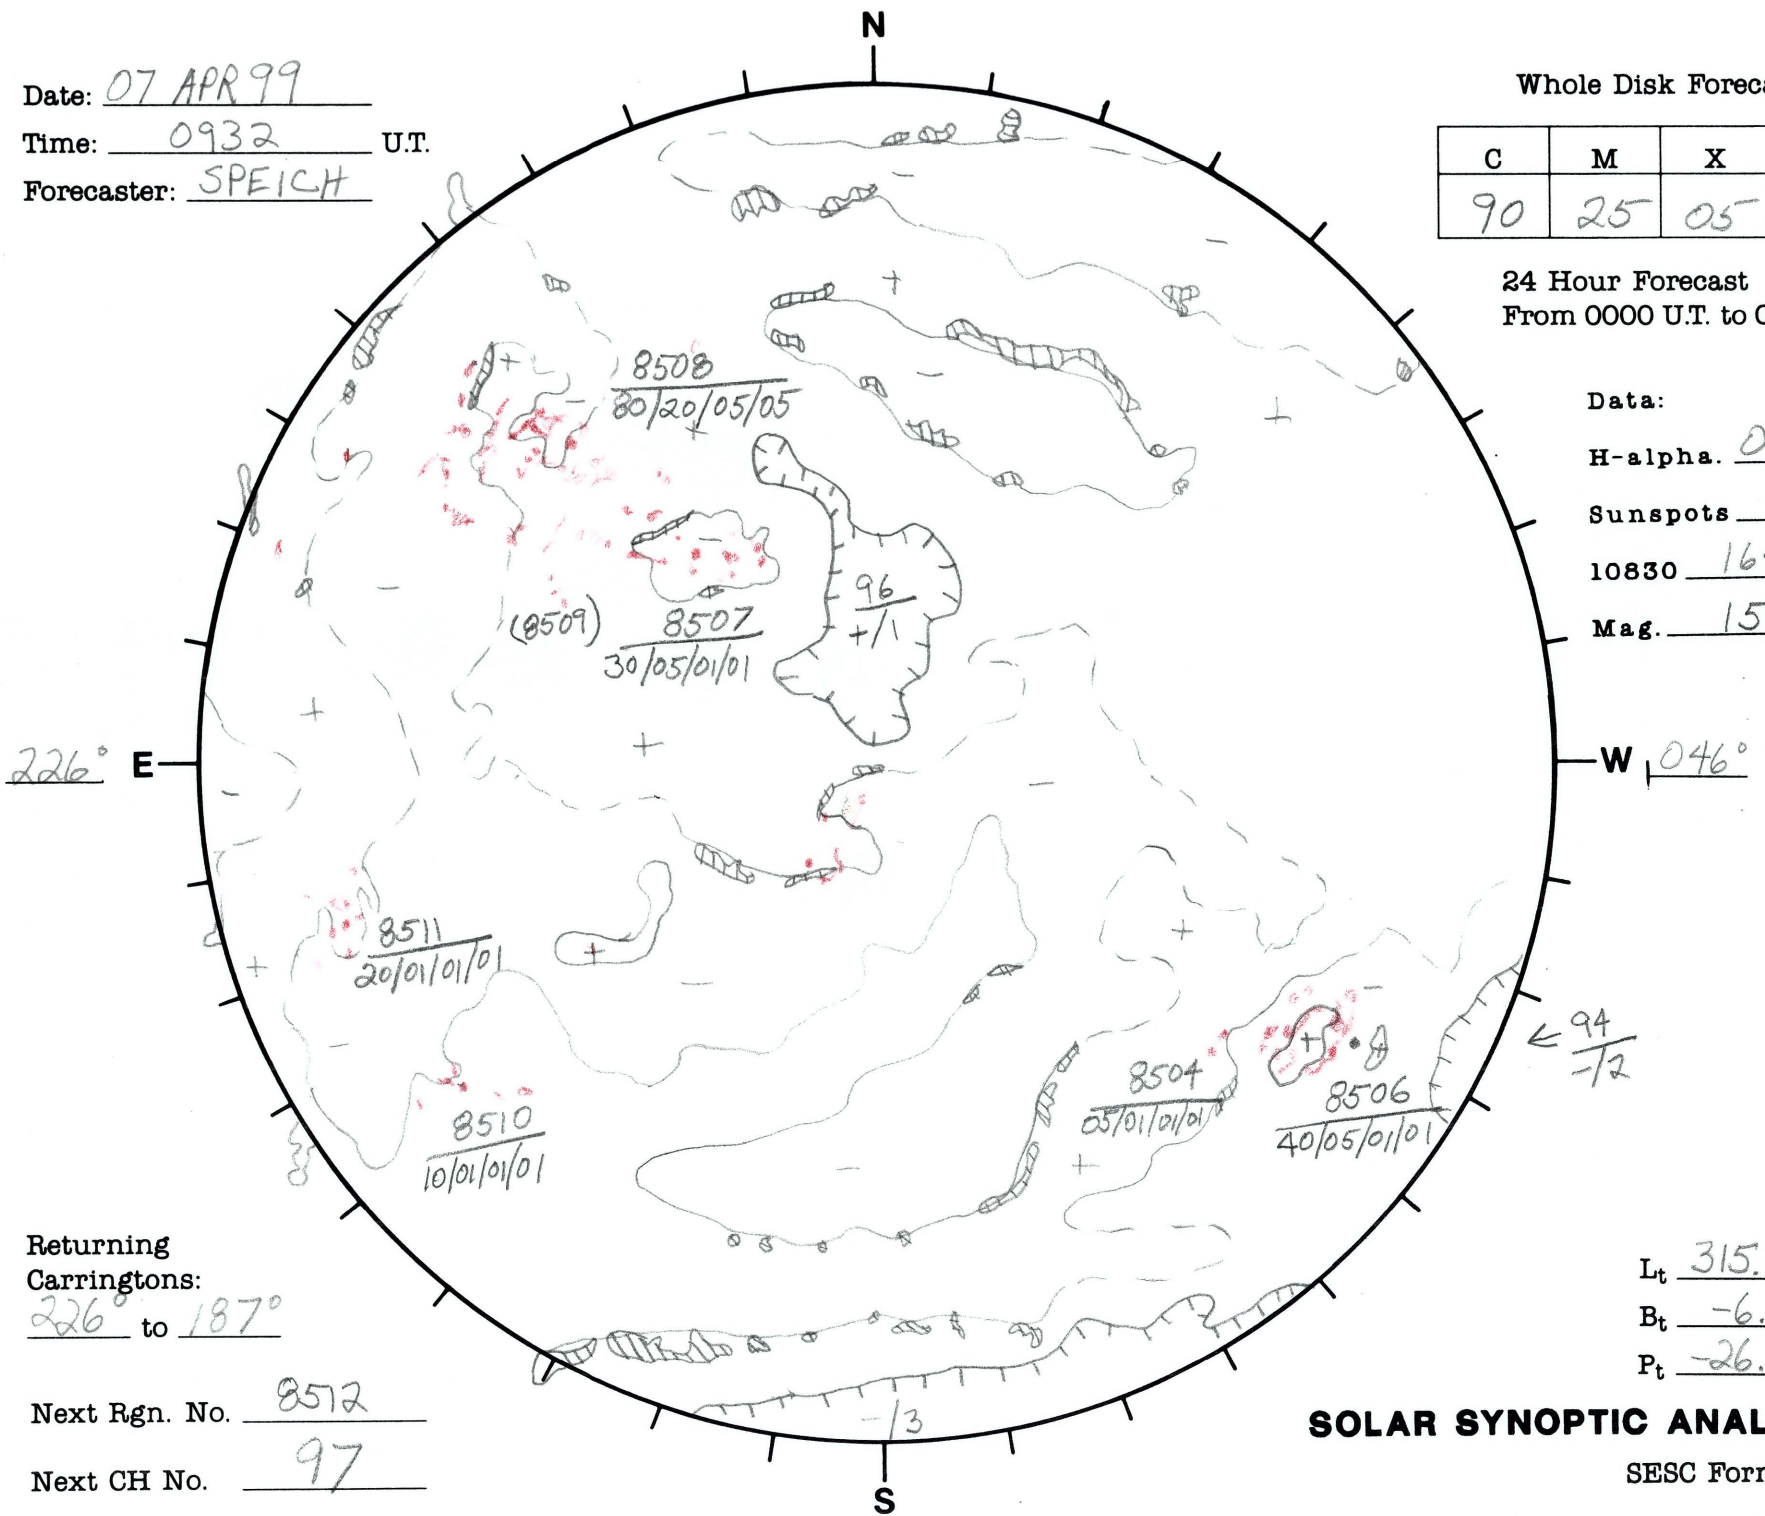

Date: 07 APR 99  
 Time: 0932 U.T.  
 Forecaster: SPEICH

Whole Disk Forecast

C	M	X	P
90	25	05	05

24 Hour Forecast  
 From 0000 U.T. to 0000 U.T.

Data:  
 H-alpha. 0932 U.T.  
 Sunspots - U.T.  
 10830 1641 U.T.  
 Mag. 1547 U.T.

Returning Carringtons:  
226° to 187°

Next Rgn. No. 8512  
 Next CH No. 97

L<sub>t</sub> 315.67°  
 B<sub>t</sub> -6.19°  
 P<sub>t</sub> -26.3°

**SOLAR SYNOPTIC ANALYSIS**

SESC Form W18