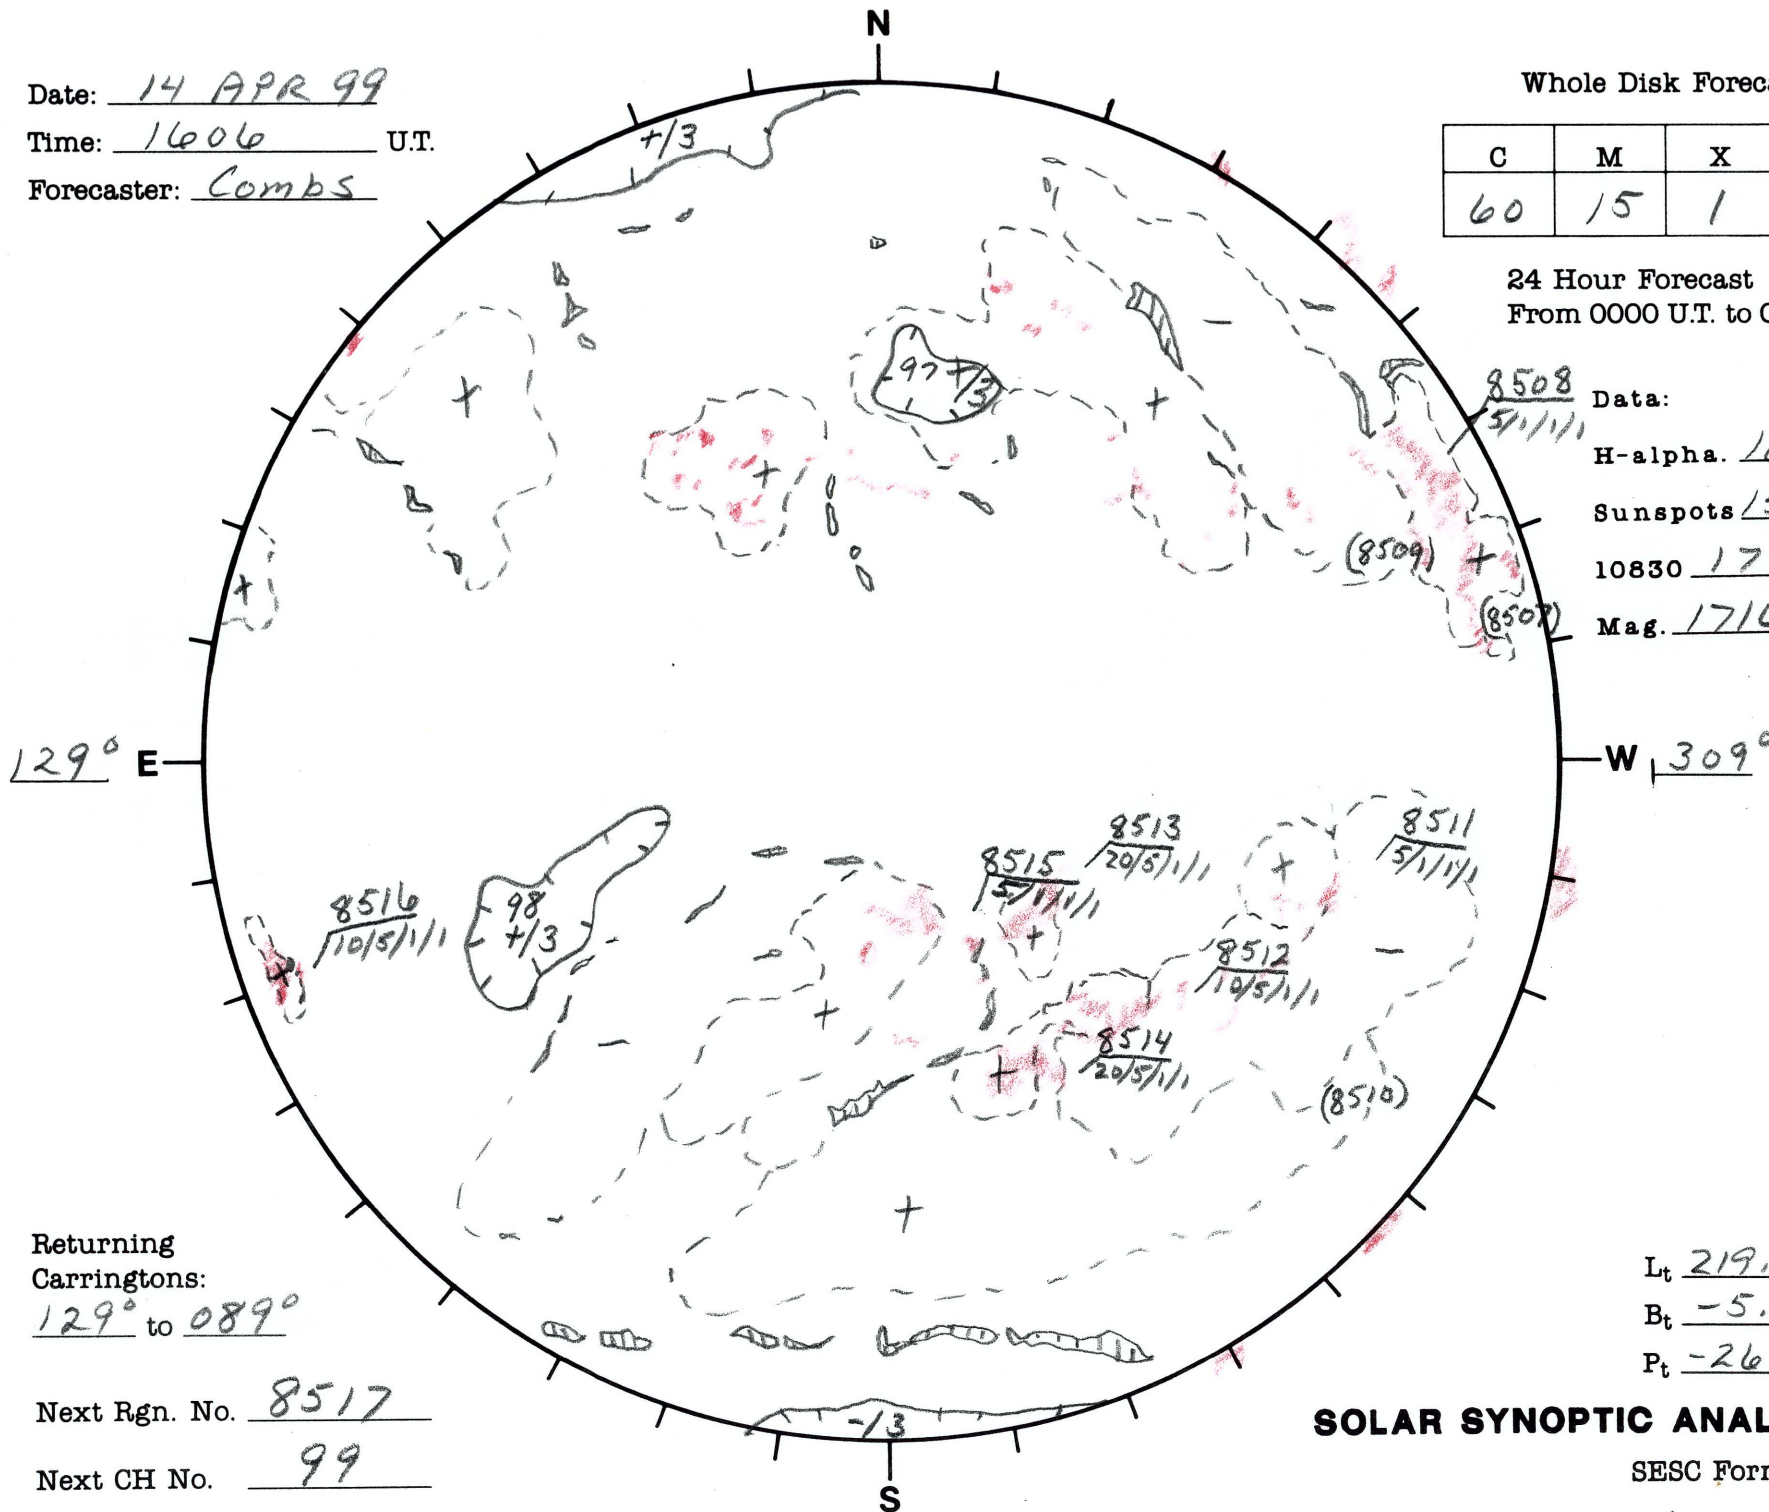

Date: 14 APR 99
 Time: 1606 U.T.
 Forecaster: Combs

Whole Disk Forecast

C	M	X	P
60	15	1	1

24 Hour Forecast
 From 0000 U.T. to 0000 U.T.

8508 Data:
 H-alpha. 11006 U.T.
 Sunspots 1527 U.T.
 10830 1759 U.T.
 Mag. 1710 U.T.

Returning
 Carringtons:
129° to 089°

Next Rgn. No. 8517

Next CH No. 99

L_t 219.65
 B_t -5.67
 P_t -26.10

SOLAR SYNOPTIC ANALYSIS

SESC Form W18